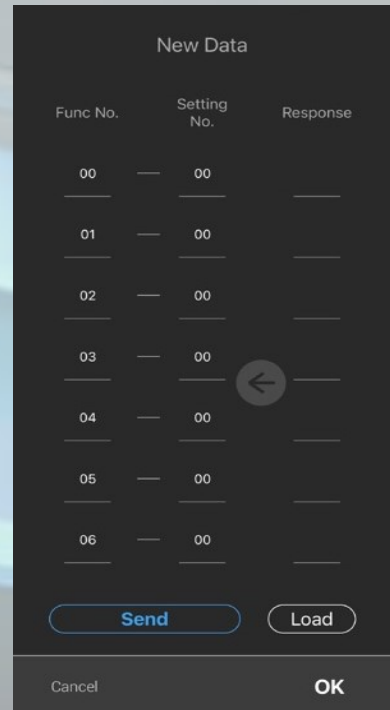

AIR CONDITIONING

BLE*

App: [Airstage Remo Set](#)

Via the Bluetooth app, multiple settings can be made:

- Time can be copied directly from the device to the controller
- Room name
- Contact details for service support
- Upload background image (multiple can be stored within the app)
- Password levels
- Set temperature band
- Function settings can be set and stored within the app (static pressure, temperature off-set etc)

All of the above can be stored within the app under a file name, meaning you can simply select the file to make multiple uploads.

The weekly timer design is within keeping of the Airstage app, making it simple to set.