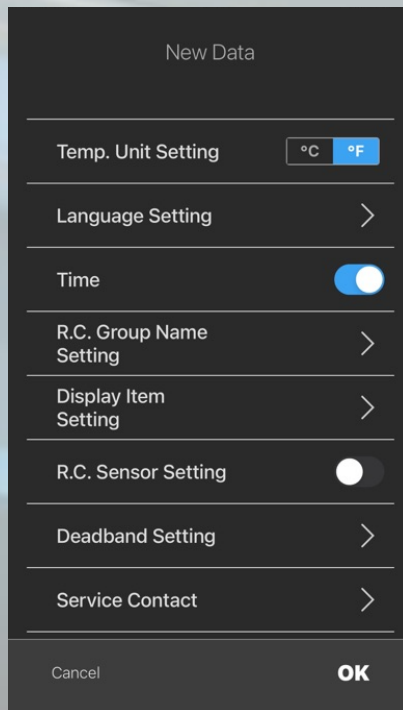

AIR CONDITIONING

BLE*

App: [Airstage Remo Set](#)

Via the Bluetooth app, multiple settings can be made:

- Time can be copied directly from the device to the controller
- Room name
- Contact details for service support
- Upload background image (multiple can be stored within the app)
- Password levels
- Set temperature band
- Function settings can be set and stored within the app (static pressure, temperature off-set etc)

All of the above can be stored within the app under a file name, meaning you can simply select the file to make multiple uploads.

The weekly timer design is within keeping of the Airstage app, making it simple to set.