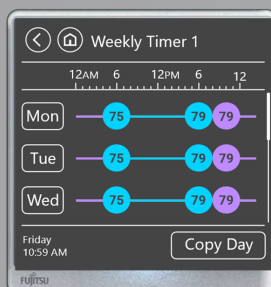

AIR CONDITIONING

BLE*

App: [Airstage Remo Set](#)

Via the Bluetooth app, multiple settings can be made:

- Time can be copied directly from the device to the controller
- Room name
- Contact details for service support
- Upload background image (multiple can be stored within the app)
- Password levels
- Set temperature band
- Function settings can be set and stored within the app (static pressure, temperature off-set etc)

All of the above can be stored within the app under a file name, meaning you can simply select the file to make multiple uploads.

The weekly timer design is within keeping of the Airstage app, making it simple to set.