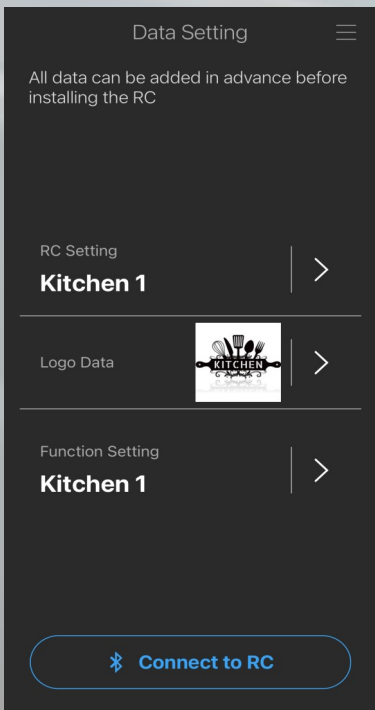

AIR CONDITIONING

BLE*

App: [Airstage Remo Set](#)

Via the Bluetooth app, multiple settings can be made:

- Time can be copied directly from the device to the controller
- Room name
- Contact details for service support
- Upload background image (multiple can be stored within the app)
- Password levels
- Set temperature band
- Function settings can be set and stored within the app (static pressure, temperature off-set etc)

All of the above can be stored within the app under a file name, meaning you can simply select the file to make multiple uploads.

The weekly timer design is within keeping of the Airstage app, making it simple to set.