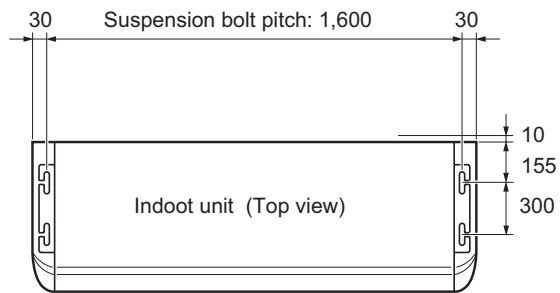

4-13. Ceiling type

■ Models: AB*A030GTEH, AB*A036GTEH, AB*A045GTEH, and AB*A054GTEH

Unit: mm

INDOOR
UNITS

INDOOR
UNITS

Installation space requirement

Unit: mm

Dimensions (Space required for Installation)