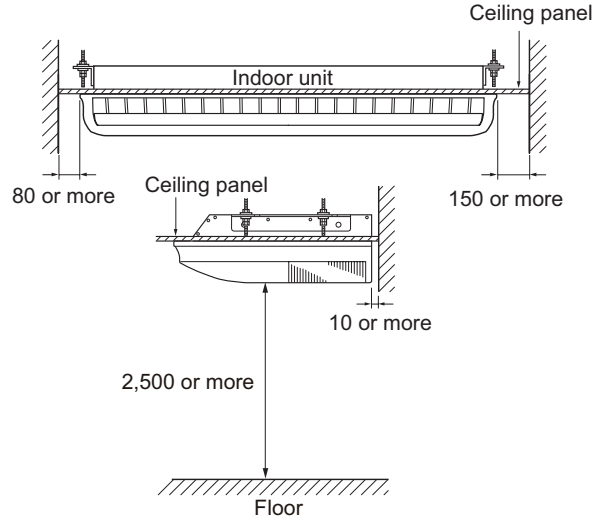

4-13. Ceiling type

■ Models: AB*A030GTEH, AB*A036GTEH, AB*A045GTEH, and AB*A054GTEH

Unit: mm

INDOOR
UNITS

INDOOR
UNITS

Installation space requirement

Unit: mm

Dimensions (Space required for Installation)

INDOOR
UNITS

INDOOR
UNITS