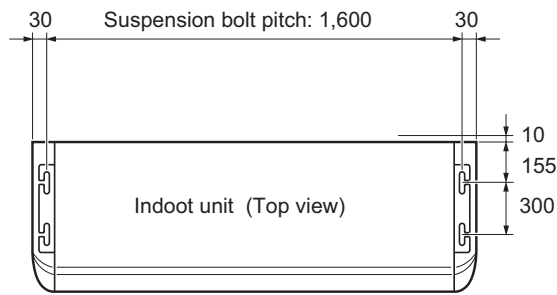

Dimensions (Space required for Installation)

INDOOR UNITS

INDOOR UNITS