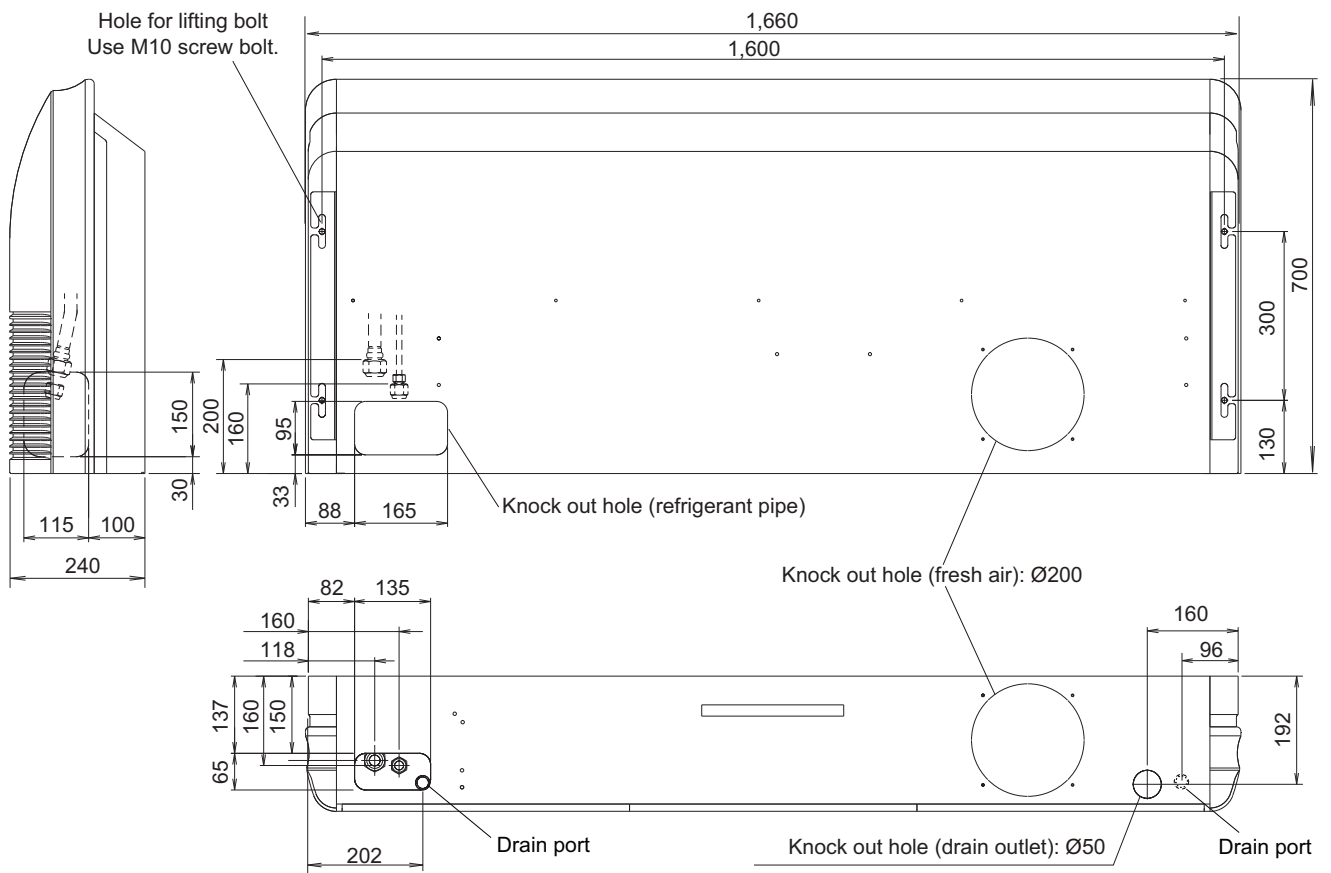

## 4-13. Ceiling type

■ Models: AB\*A030GTEH, AB\*A036GTEH, AB\*A045GTEH, and AB\*A054GTEH

Unit: mm

INDOOR  
UNITS

INDOOR  
UNITS

# Installation space requirement

Unit: mm

## Dimensions (Space required for Installation)

INDOOR UNITS

INDOOR UNITS