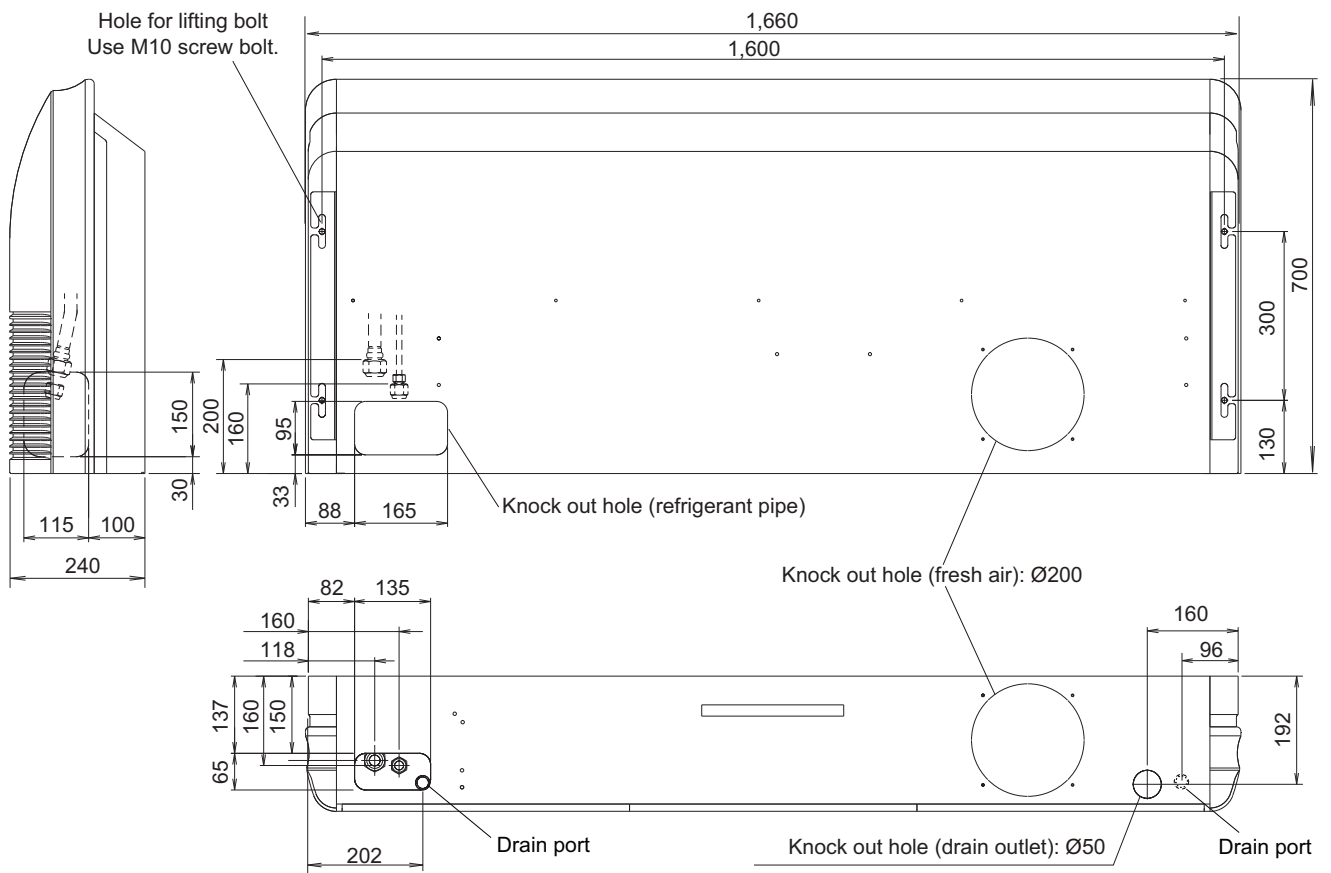

4-13. Ceiling type

■ Models: AB*A030GTEH, AB*A036GTEH, AB*A045GTEH, and AB*A054GTEH

Unit: mm

INDOOR
UNITS

INDOOR
UNITS

Installation space requirement

Unit: mm

Dimensions (Space required for Installation)

INDOOR
UNITS

INDOOR
UNITS