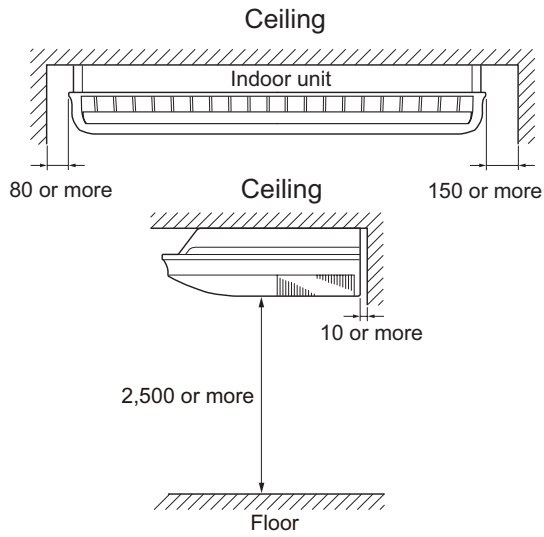

4-13. Ceiling type

■ Models: AB*A030GTEH, AB*A036GTEH, AB*A045GTEH, and AB*A054GTEH

Unit: mm

INDOOR
UNITS

INDOOR
UNITS

Installation space requirement

Unit: mm

Dimensions (Space required for Installation)

INDOOR
UNITS

INDOOR
UNITS