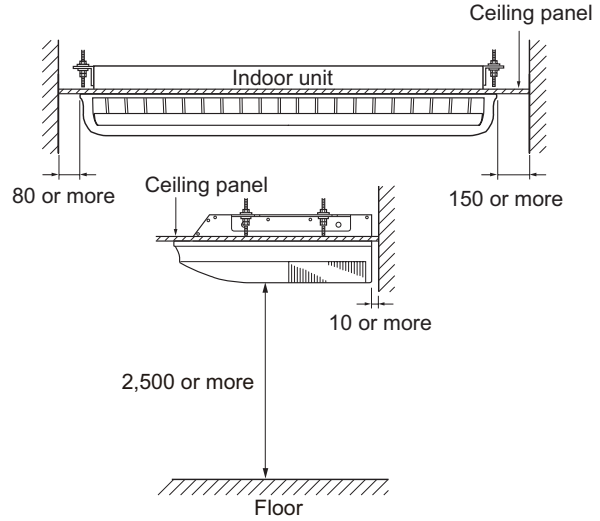

4-13. Ceiling type

■ Models: AB*A030GTEH, AB*A036GTEH, AB*A045GTEH, and AB*A054GTEH

Unit: mm

INDOOR
UNITS

INDOOR
UNITS

Installation space requirement

Unit: mm

Dimensions (Space required for Installation)

INDOOR
UNITS

INDOOR
UNITS