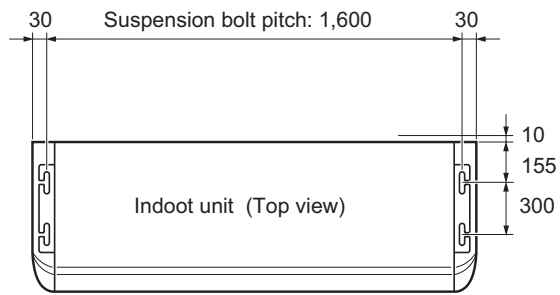

4-13. Ceiling type

■ Models: AB*A030GTEH, AB*A036GTEH, AB*A045GTEH, and AB*A054GTEH

Unit: mm

INDOOR
UNITS

INDOOR
UNITS

Installation space requirement

Unit: mm

Dimensions (Space required for Installation)