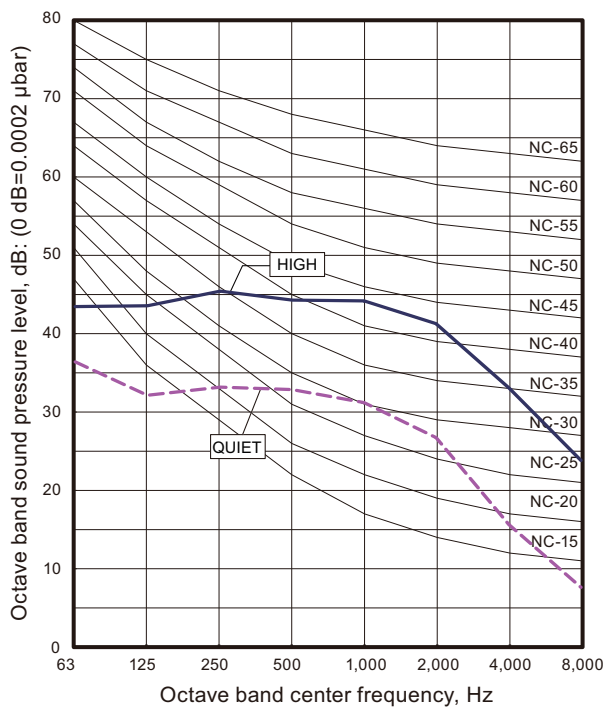

# 9-14. Ceiling type

• **Model: AB\*A030GTEH**

• **Model: AB\*A036GTEH**

• **Model: AB\*A045GTEH**

• **Model: AB\*A054GTEH**

INDOOR  
UNITS

INDOOR  
UNITS

# 9-17. Sound level check point

- Compact cassette type
- Circular flow cassette type
- Cassette type

- Low static pressure duct (Mini duct) type
- Low static pressure duct (Slim duct) type
- Medium static pressure duct type
- High static pressure duct type