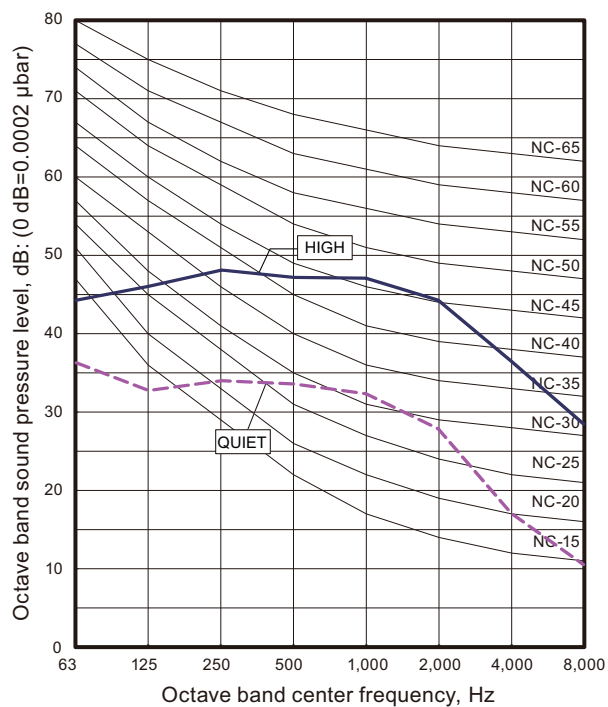

# 9-14. Ceiling type

• **Model: AB\*A030GTEH**

• **Model: AB\*A036GTEH**

• **Model: AB\*A045GTEH**

• **Model: AB\*A054GTEH**

INDOOR  
UNITS

INDOOR  
UNITS

# 9-17. Sound level check point

- Compact cassette type
- Circular flow cassette type
- Cassette type

- Low static pressure duct (Mini duct) type
- Low static pressure duct (Slim duct) type
- Medium static pressure duct type
- High static pressure duct type