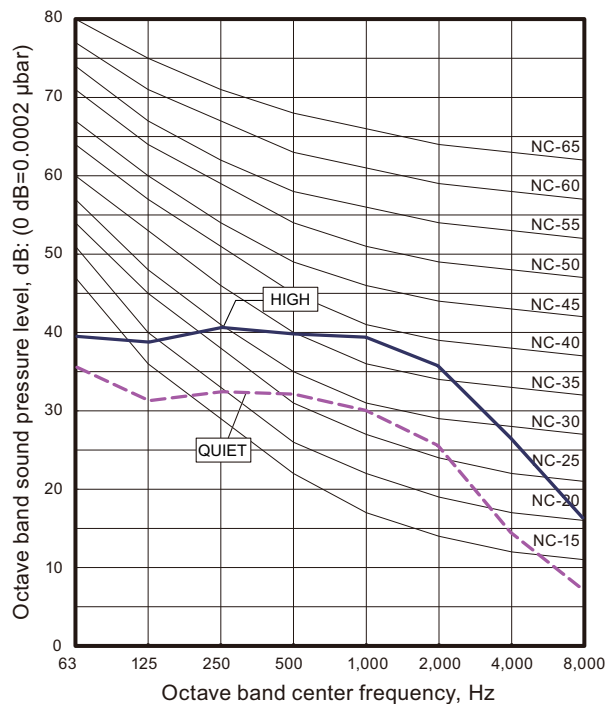

# 9-14. Ceiling type

• **Model: AB\*A030GTEH**

• **Model: AB\*A036GTEH**

• **Model: AB\*A045GTEH**

• **Model: AB\*A054GTEH**

INDOOR  
UNITS

INDOOR  
UNITS

# 9-17. Sound level check point

- Compact cassette type
- Circular flow cassette type
- Cassette type

- Low static pressure duct (Mini duct) type
- Low static pressure duct (Slim duct) type
- Medium static pressure duct type
- High static pressure duct type