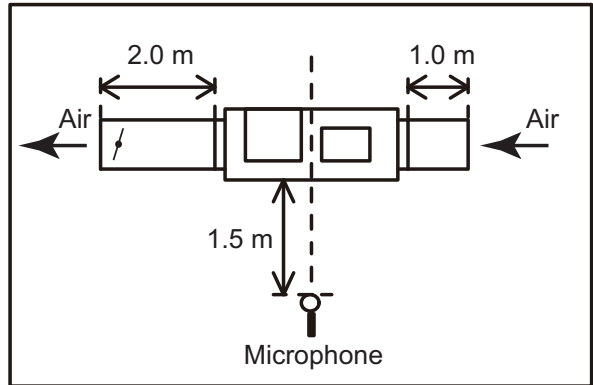

# 9-14. Ceiling type

• **Model: AB\*A030GTEH**

• **Model: AB\*A036GTEH**

• **Model: AB\*A045GTEH**

• **Model: AB\*A054GTEH**

INDOOR  
UNITS

INDOOR  
UNITS

# 9-17. Sound level check point

- Compact cassette type
- Circular flow cassette type
- Cassette type

- Low static pressure duct (Mini duct) type
- Low static pressure duct (Slim duct) type
- Medium static pressure duct type
- High static pressure duct type