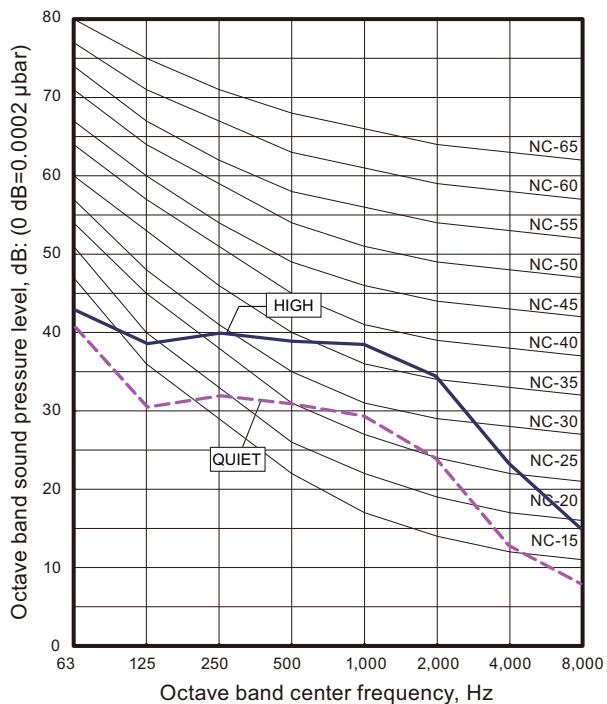

# 9-14. Ceiling type

• **Model: AB\*A030GTEH**

• **Model: AB\*A036GTEH**

• **Model: AB\*A045GTEH**

• **Model: AB\*A054GTEH**

INDOOR  
UNITS

INDOOR  
UNITS

# 9-17. Sound level check point

- Compact cassette type
- Circular flow cassette type
- Cassette type

- Low static pressure duct (Mini duct) type
- Low static pressure duct (Slim duct) type
- Medium static pressure duct type
- High static pressure duct type