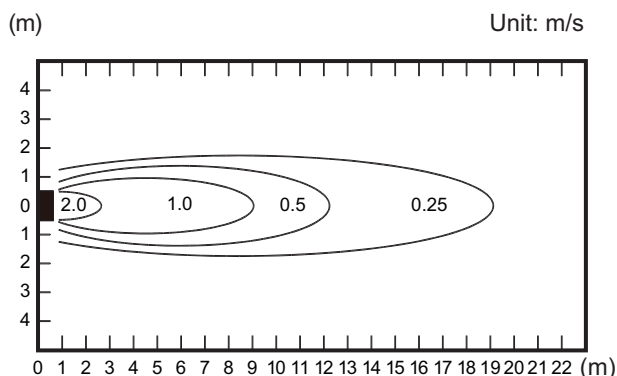

# Model: AB\*A054GTEH

Measuring conditions	Fan speed	Operation mode
	HIGH	FAN

• Air velocity distribution

Top view  
 Vertical airflow direction louver: Up  
 Horizontal airflow direction louver: Center

Top view  
 Vertical airflow direction louver: Up  
 Horizontal airflow direction louver: Left & Right

Side view  
 Vertical airflow direction louver: Up  
 Horizontal airflow direction louver: Center

Side view  
 Vertical airflow direction louver: Center  
 Horizontal airflow direction louver: Center

Side view  
 Vertical airflow direction louver: Down  
 Horizontal airflow direction louver: Center