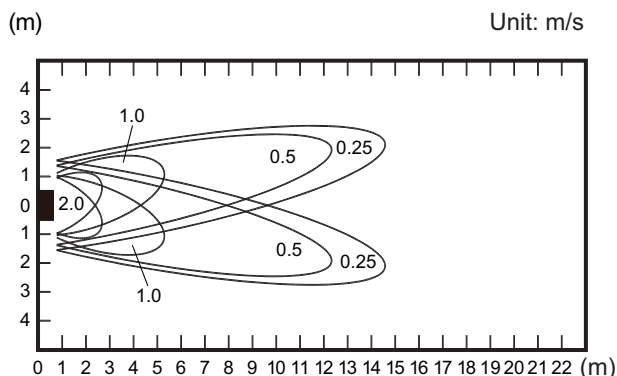

# Model: AB\*A054GTEH

Measuring conditions	Fan speed	Operation mode
	HIGH	FAN

• Air velocity distribution

Top view  
 Vertical airflow direction louver: Up  
 Horizontal airflow direction louver: Center

Top view  
 Vertical airflow direction louver: Up  
 Horizontal airflow direction louver: Left & Right

Side view  
 Vertical airflow direction louver: Up  
 Horizontal airflow direction louver: Center

Side view  
 Vertical airflow direction louver: Center  
 Horizontal airflow direction louver: Center

Side view  
 Vertical airflow direction louver: Down  
 Horizontal airflow direction louver: Center