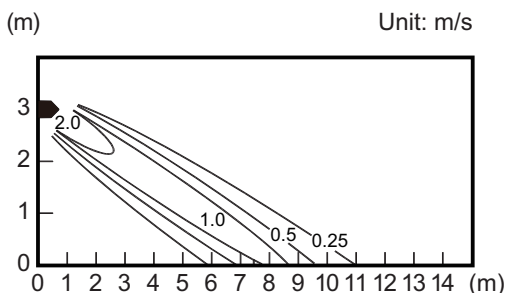

# Model: AB\*A054GTEH

Measuring conditions	Fan speed	Operation mode
	HIGH	FAN

• Air velocity distribution

Top view  
 Vertical airflow direction louver: Up  
 Horizontal airflow direction louver: Center

Top view  
 Vertical airflow direction louver: Up  
 Horizontal airflow direction louver: Left & Right

Side view  
 Vertical airflow direction louver: Up  
 Horizontal airflow direction louver: Center

Side view  
 Vertical airflow direction louver: Center  
 Horizontal airflow direction louver: Center

Side view  
 Vertical airflow direction louver: Down  
 Horizontal airflow direction louver: Center