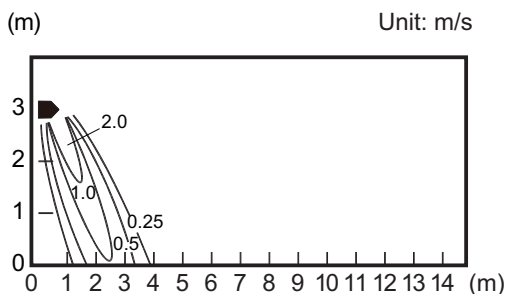

# Model: AB\*A054GTEH

Measuring conditions	Fan speed	Operation mode
	HIGH	FAN

• Air velocity distribution

Top view  
 Vertical airflow direction louver: Up  
 Horizontal airflow direction louver: Center

Top view  
 Vertical airflow direction louver: Up  
 Horizontal airflow direction louver: Left & Right

Side view  
 Vertical airflow direction louver: Up  
 Horizontal airflow direction louver: Center

Side view  
 Vertical airflow direction louver: Center  
 Horizontal airflow direction louver: Center

Side view  
 Vertical airflow direction louver: Down  
 Horizontal airflow direction louver: Center