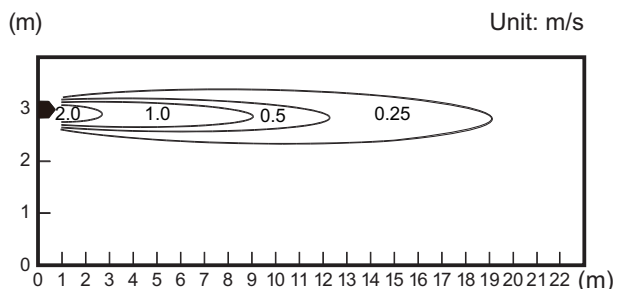

# Model: AB\*A054GTEH

Measuring conditions	Fan speed	Operation mode
	HIGH	FAN

• Air velocity distribution

Top view  
 Vertical airflow direction louver: Up  
 Horizontal airflow direction louver: Center

Top view  
 Vertical airflow direction louver: Up  
 Horizontal airflow direction louver: Left & Right

Side view  
 Vertical airflow direction louver: Up  
 Horizontal airflow direction louver: Center

Side view  
 Vertical airflow direction louver: Center  
 Horizontal airflow direction louver: Center

Side view  
 Vertical airflow direction louver: Down  
 Horizontal airflow direction louver: Center