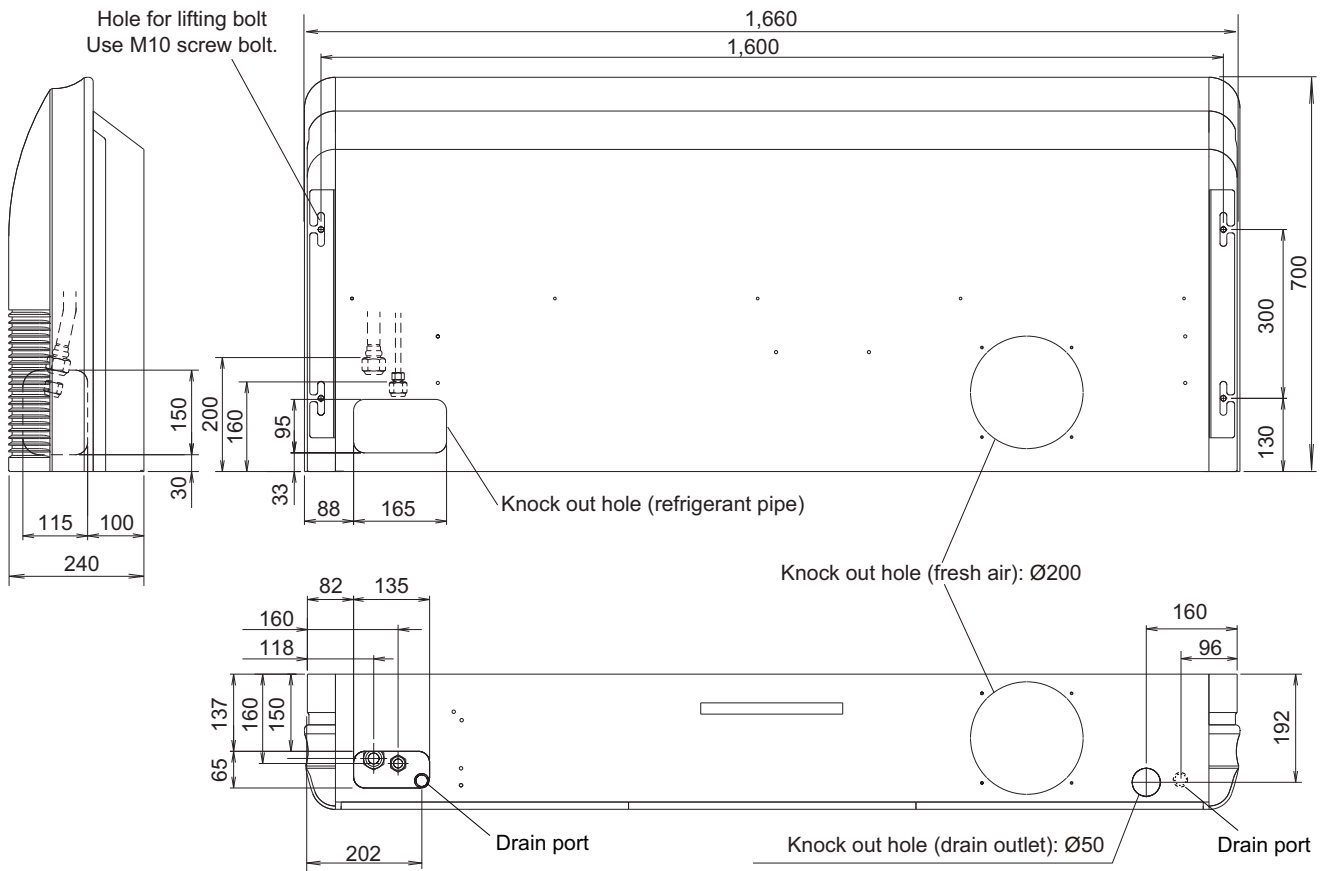

4-13. Ceiling type

■ Models: AB*A030GTEH, AB*A036GTEH, AB*A045GTEH, and AB*A054GTEH

Unit: mm

INDOOR
UNITS

INDOOR
UNITS

Installation space requirement

Unit: mm

Dimensions (Space required for Installation)

INDOOR
UNITS

INDOOR
UNITS