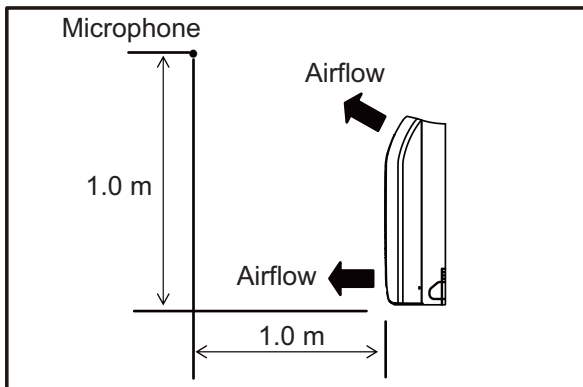

- Compact floor type