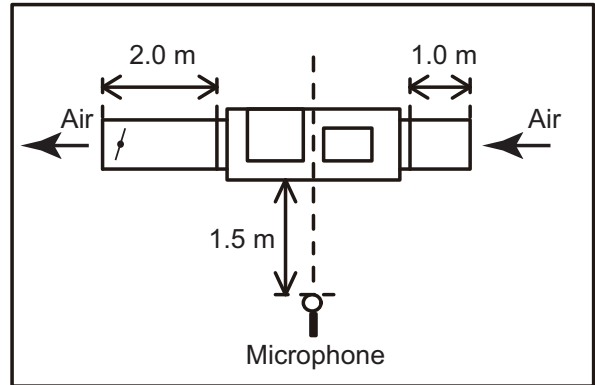

9-14. Ceiling type

- **Model: AB*A030GTEH**

- **Model: AB*A036GTEH**

- **Model: AB*A045GTEH**

- **Model: AB*A054GTEH**

INDOOR
UNITS

INDOOR
UNITS

9-17. Sound level check point

- Compact cassette type
- Circular flow cassette type
- Cassette type

- Low static pressure duct (Mini duct) type
- Low static pressure duct (Slim duct) type
- Medium static pressure duct type
- High static pressure duct type