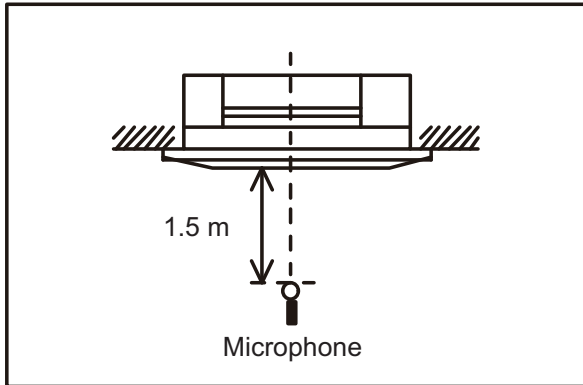

9-14. Ceiling type

- **Model: AB*A030GTEH**

- **Model: AB*A036GTEH**

- **Model: AB*A045GTEH**

- **Model: AB*A054GTEH**

INDOOR
UNITS

INDOOR
UNITS

9-17. Sound level check point

- Compact cassette type
- Circular flow cassette type
- Cassette type

- Low static pressure duct (Mini duct) type
- Low static pressure duct (Slim duct) type
- Medium static pressure duct type
- High static pressure duct type