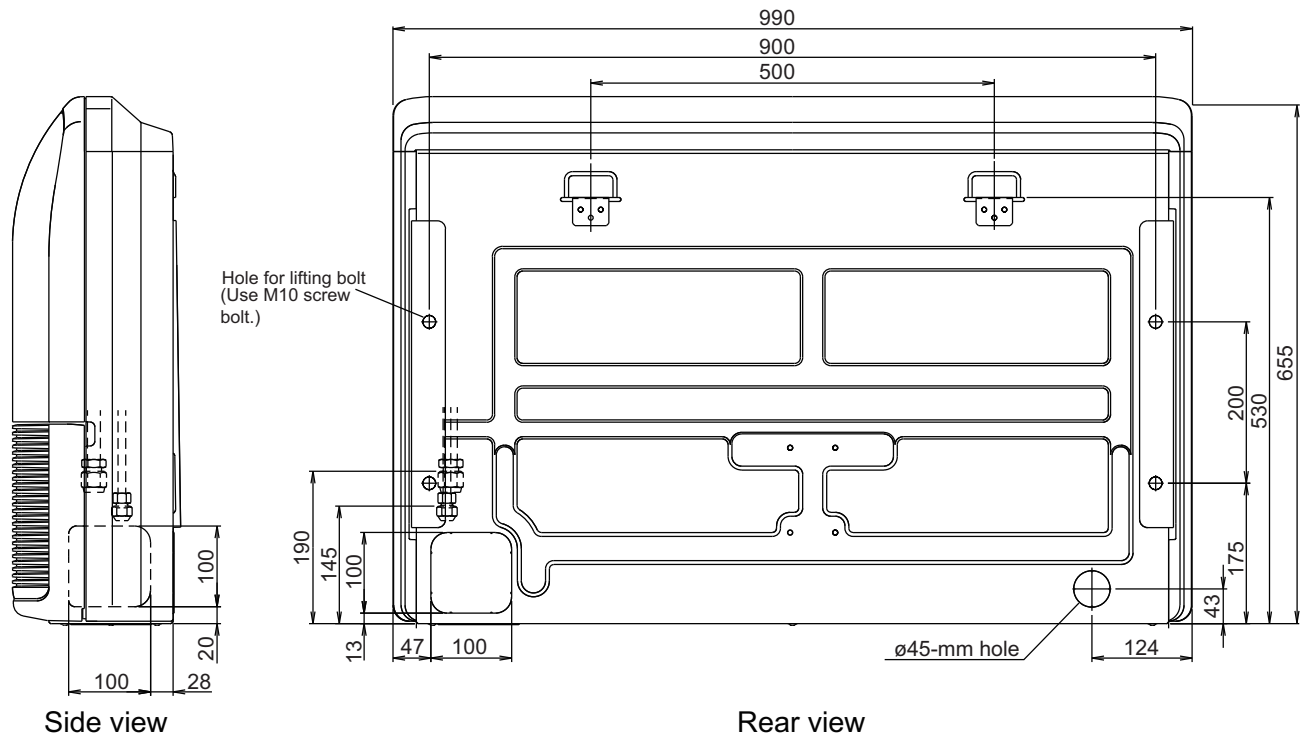

3-5. Floor/Ceiling type

■ Models: ABYG14LVTA and ABYG18LVTB

Unit: mm

● Installation space

Unit: mm