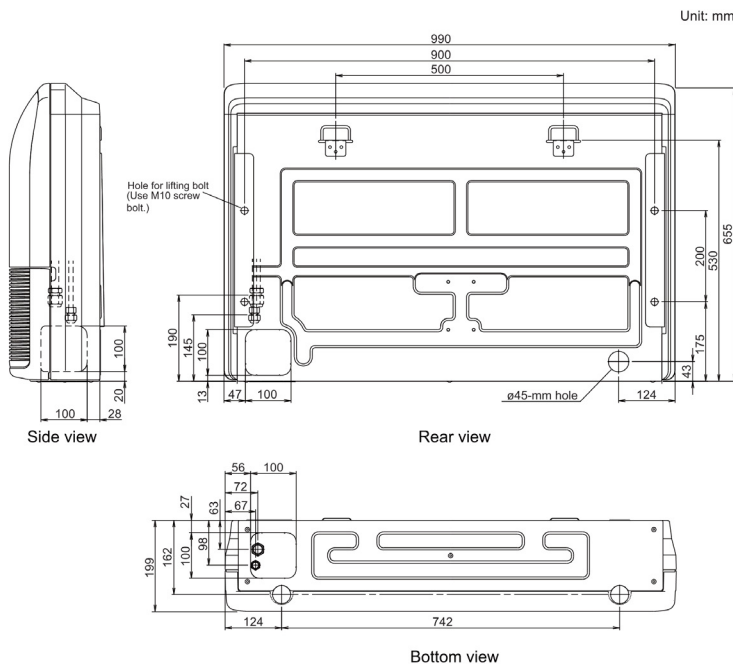

Related Items

[AOYG45LBLA6](#)

12.5kW 6 Way Multi Outdoor Unit - R410A 1 Ph

*Specifications and design are subject to change without notice for further improvement.
•Actual products' colors may be different from the colors shown in this printed material.

Distributed by :

FUJITSU GENERAL AIR CONDITIONING (UK) LIMITED
Unit 150, Centennial Park, Centennial Avenue, Elstree, Borehamwood, Herts, WD6 3SG

www.fujitsu-general.com/uk

sales@fgac.fujitsu-general.com

Tel: +44 (0) 208 731 3450 Fax: +44 (0) 208 731 3451