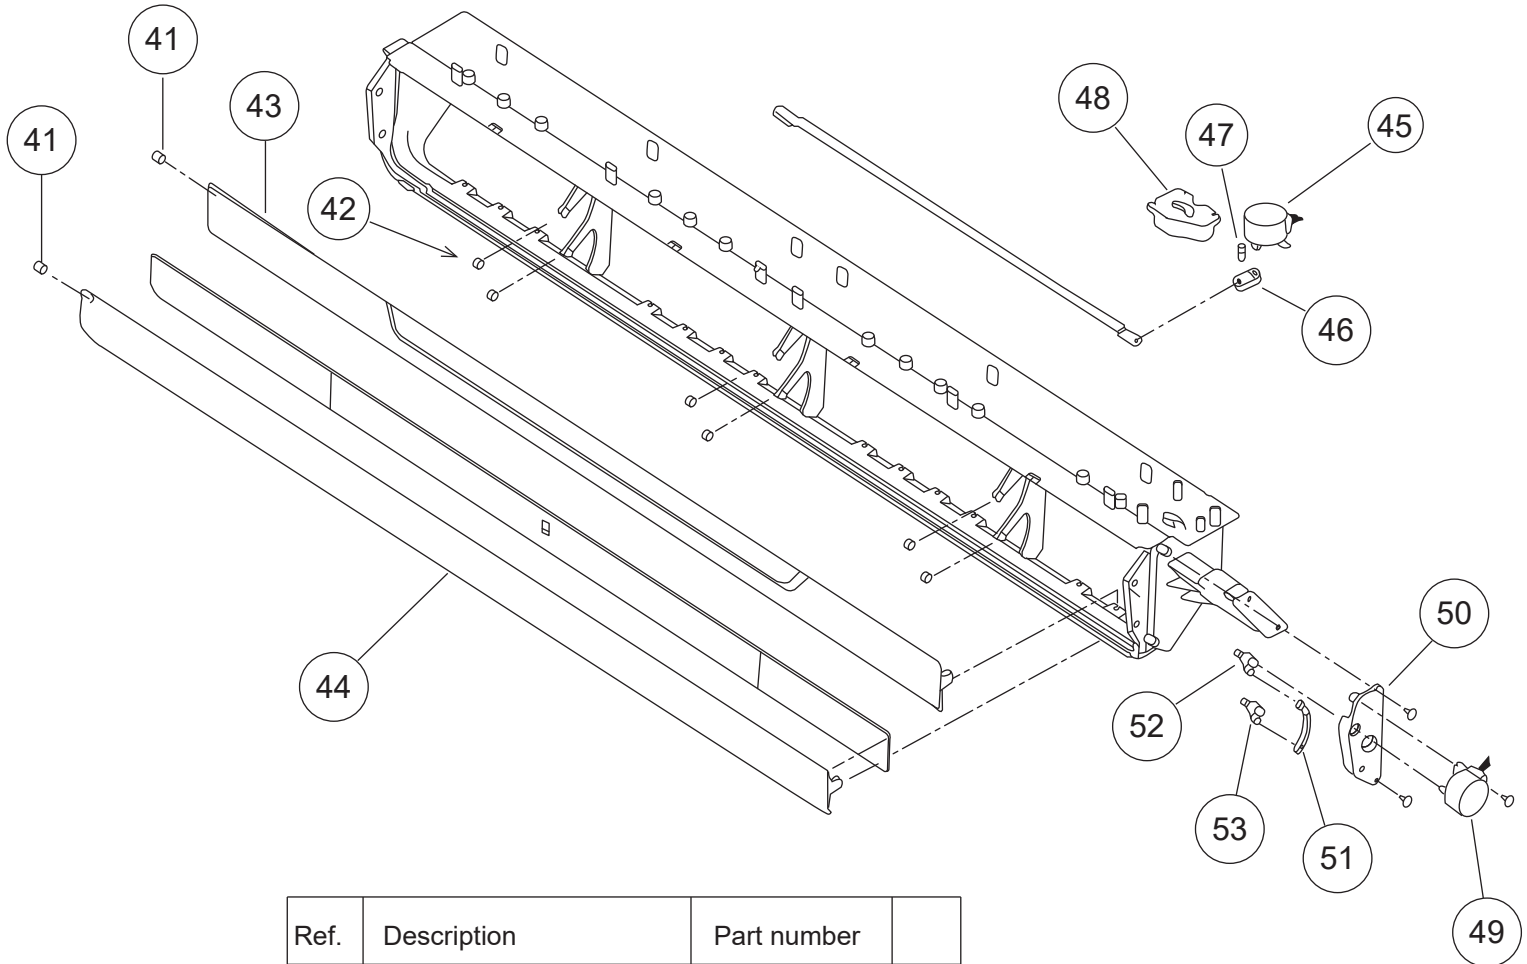

INDOOR UNIT
FLOOR / CEILING
ABYG14LVTA
ABYG18LVTA
ABYG18LVTB
Flap base sub assy

Ref.	Description	Part number	
41	Bushing	9357942001	
42	Bushing C	9358553008	
43	Flap (Upper) F	9358538029	
44	Kit (Flap Lower)	9372671023	
45	Step Motor H	9900297015	
46	Louver Link	9358556009	
47	Louver Shaft	9358557006	
48	Louver Link Cover	9358558010	
49	Step Motor-V	9900362010	
50	Motor Base	9358562017	
51	Motor Rod-A (Step V)	9358550007	
52	Flap Link-Upper (Step V)	9358551004	
53	Flap Link-Lower (Step V)	9358552001