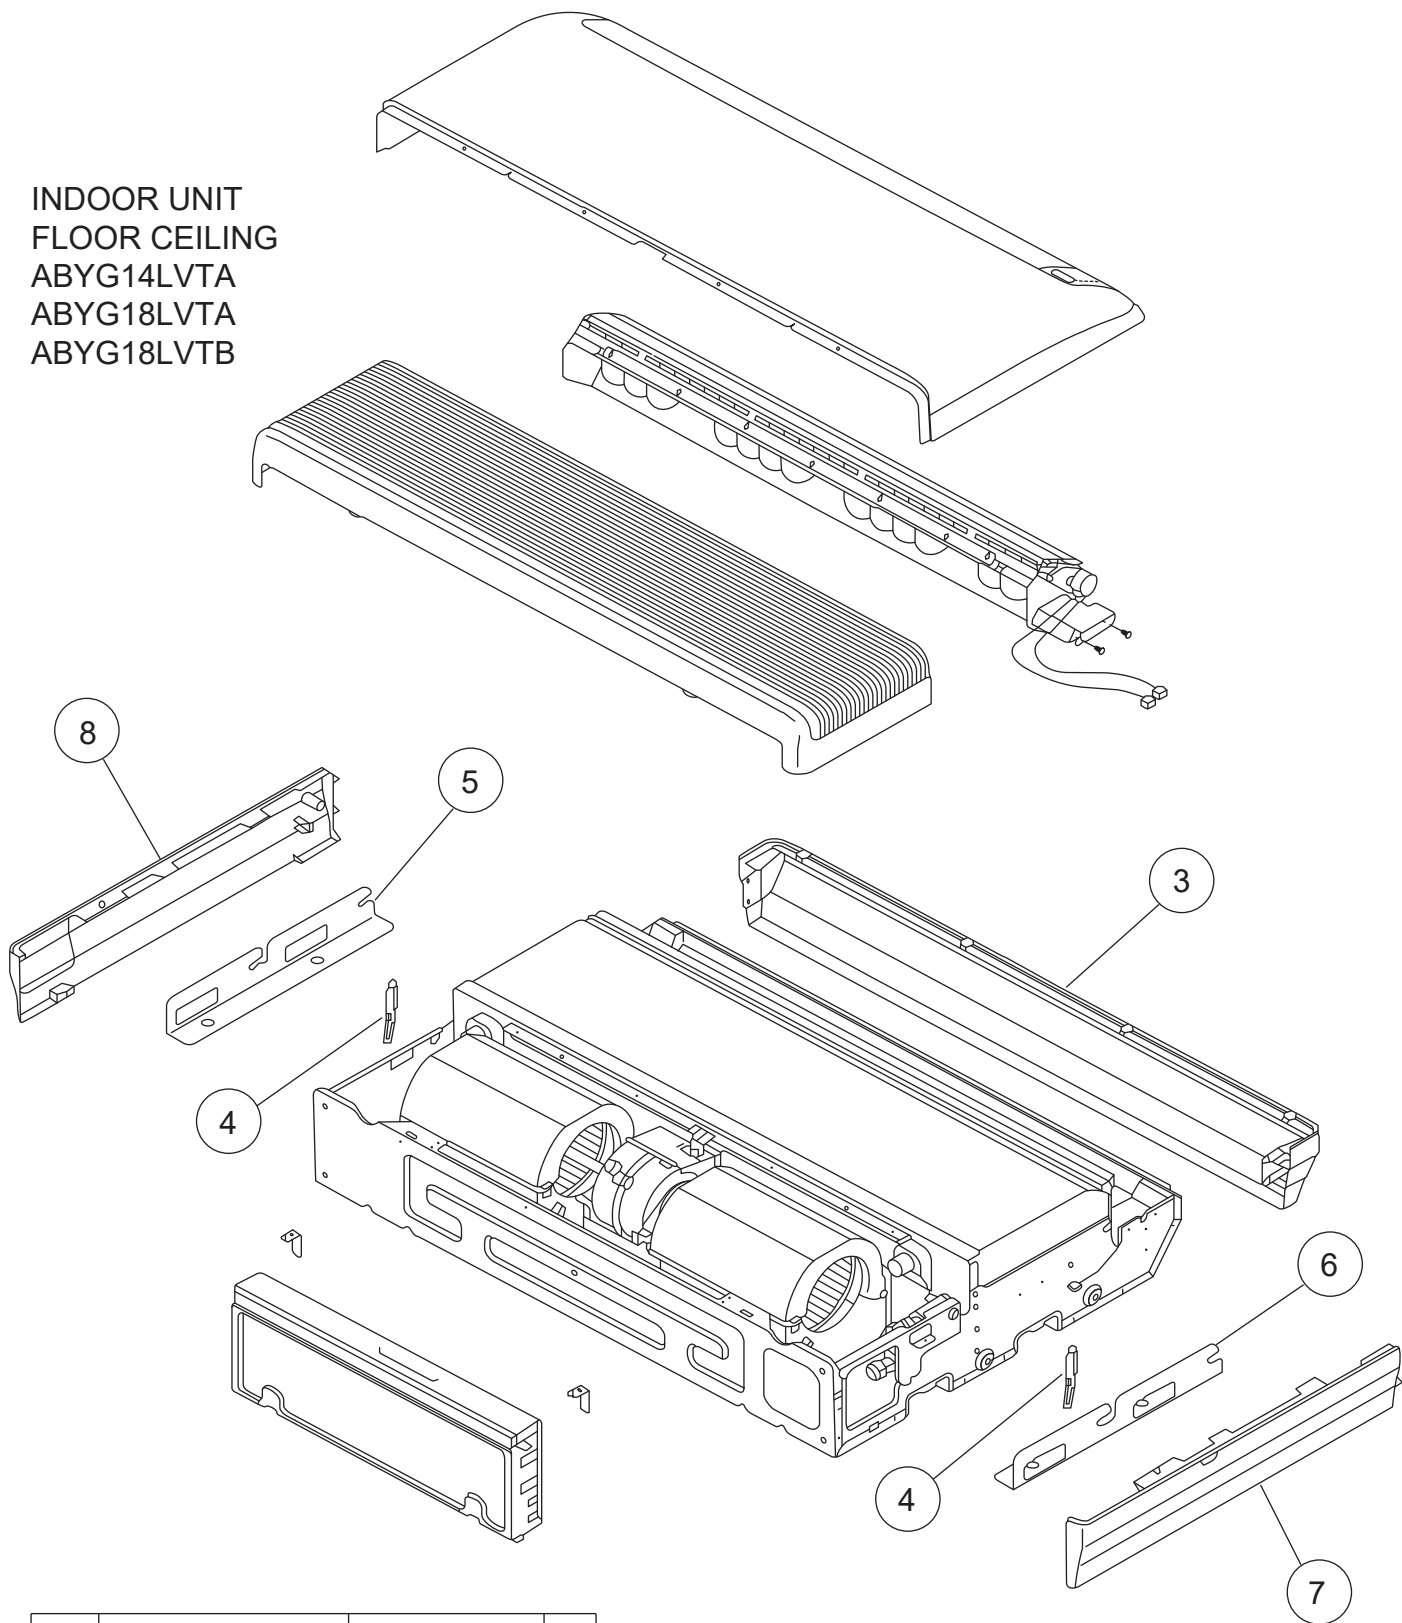

INDOOR UNIT
 FLOOR CEILING
 ABYG14LVTA
 ABYG18LVTA
 ABYG18LVTB

Ref.	Description	Part number
1	Remote	9379219037
2	Remote Holder	9305642045
3	Top Cover	9358534021
4	Arm	9358565001
5	Hanger Bracket L	9358596005
6	Hanger Bracket R	9358595008
7	Cosmetic Panel R	9358535028
8	Cosmetic Panel L	9358536025

INDOOR UNIT
 FLOOR / CEILING
 ABYG14LVTA
 ABYG18LVTA
 ABYG18LVTB
 Panel assy

Ref.	Description	Part number
11	Panel	9358531259
12	Side Cover R Assy	9359069102
13	Indicator PCB Assy	9705798090
14	Insulation (Panel) A	9358574003
15	Insulation (Panel) B	9358914007
--	Panel Assy (with side cover R)	9359076322