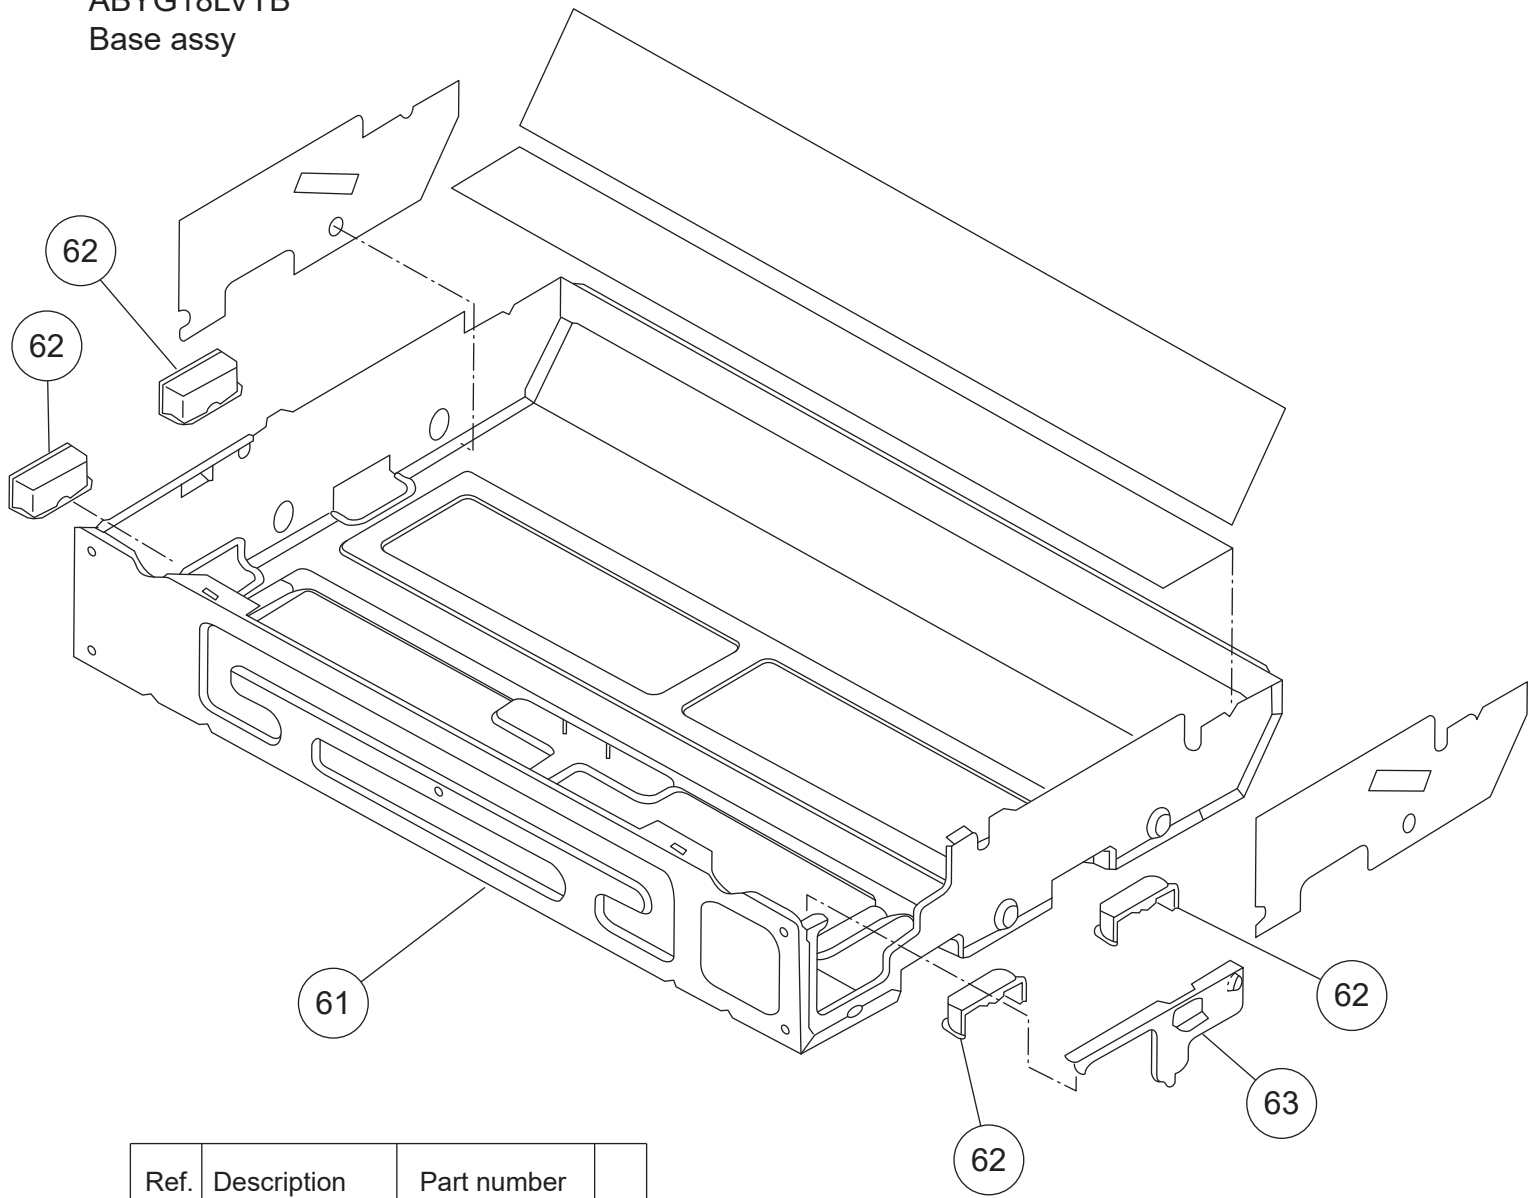

INDOOR UNIT
FLOOR / CEILING
ABYG14LVTA
ABYG18LVTA
ABYG18LVTB
Base assy

Ref.	Description	Part number	
61	Base Assy	9359061014	
62	Cap	9358563007	
63	Base Bracket	9358586006