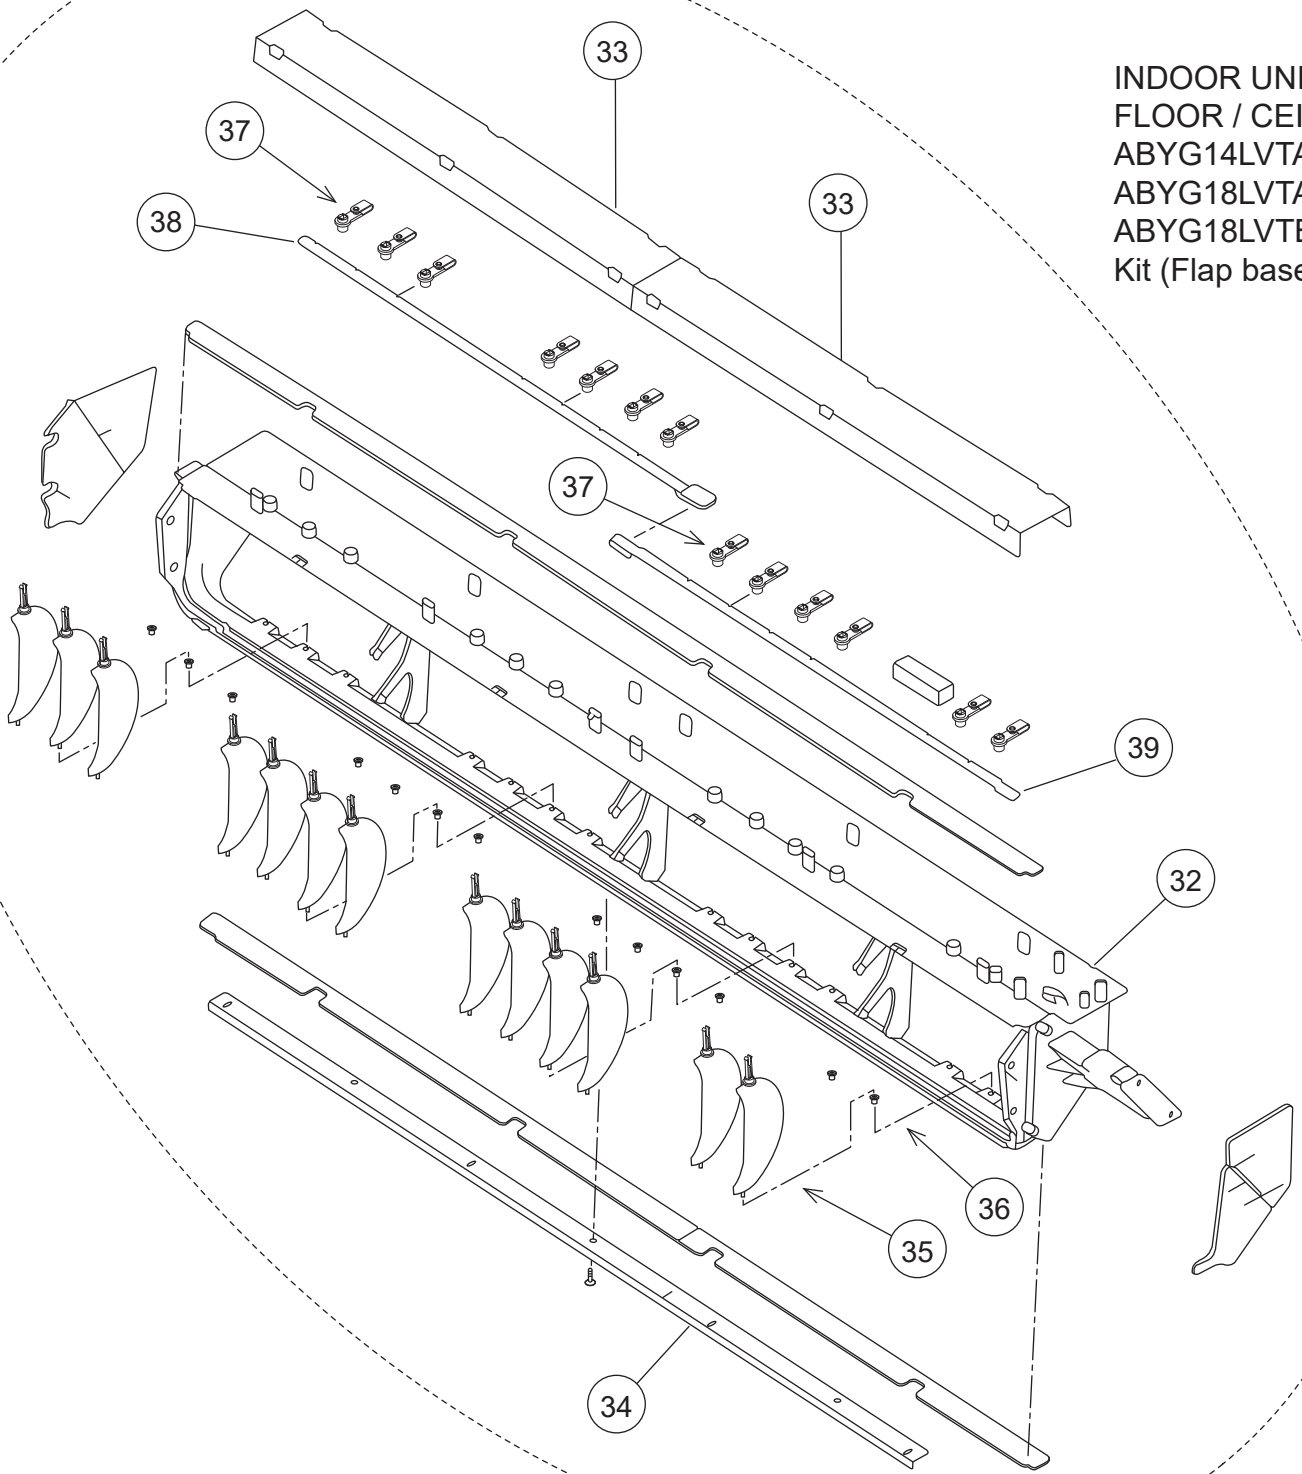

INDOOR UNIT
 FLOOR CEILING
 ABYG14LVTA
 ABYG18LVTA
 ABYG18LVTB

Ref.	Description	Part number
1	Remote	9379219037
2	Remote Holder	9305642045
3	Top Cover	9358534021
4	Arm	9358565001
5	Hanger Bracket L	9358596005
6	Hanger Bracket R	9358595008
7	Cosmetic Panel R	9358535028
8	Cosmetic Panel L	9358536025

INDOOR UNIT
 FLOOR / CEILING
 ABYG14LVTA
 ABYG18LVTA
 ABYG18LVTB
 Panel assy

Ref.	Description	Part number
11	Panel	9358531259
12	Side Cover R Assy	9359069102
13	Indicator PCB Assy	9705798090
14	Insulation (Panel) A	9358574003
15	Insulation (Panel) B	9358914007
--	Panel Assy (with side cover R)	9359076322

INDOOR UNIT
 FLOOR / CEILING
 ABYG14LVTA
 ABYG18LVTA
 ABYG18LVTB
 Grille

Ref.	Description	Part number	
21	Air Filter	9358567029	
22	Grill F	9358532027	
23	Arm Bracket	9359281009	
24	Grille Support	9358602003	
25	Filter Bracket	9358607008	

INDOOR UNIT
 FLOOR / CEILING
 ABYG14LVTA
 ABYG18LVTA
 ABYG18LVTB
 Kit (Flap base)

Ref.	Description	Part number
31	Kit (Flap Base)	9372670040
32	Flap Base	9358537022
33	Protect Cover	9358564011
34	Support Stay	9358599006
35	Louver	9358561027
36	Bushing B	9358554005
37	Louver Stopper	9358555002
38	Louver Rod	9358559017
39	Motor Rod	9358560013