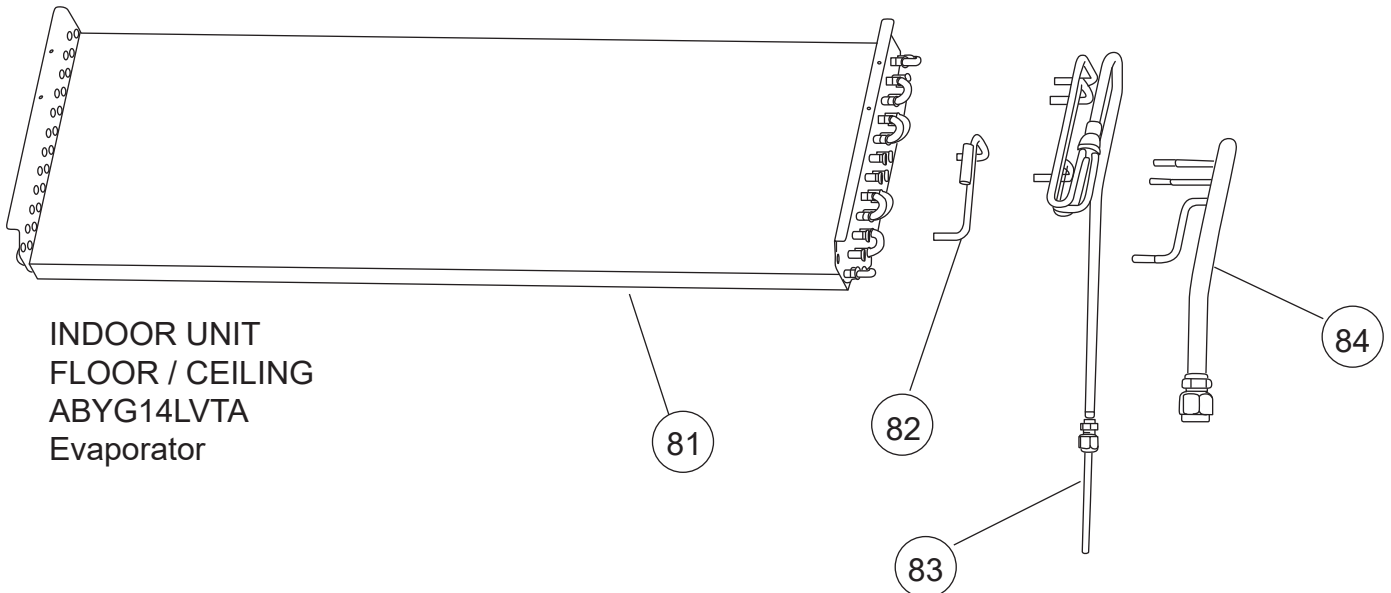

INDOOR UNIT
 FLOOR / CEILING
 ABYG14LVTA
 ABYG18LVTA
 ABYG18LVTB
 Flap base sub assy

Ref.	Description	Part number	
41	Bushing	9357942001	
42	Bushing C	9358553008	
43	Flap (Upper) F	9358538029	
44	Kit (Flap Lower)	9372671023	
45	Step Motor H	9900297015	
46	Louver Link	9358556009	
47	Louver Shaft	9358557006	
48	Louver Link Cover	9358558010	
49	Step Motor-V	9900362010	
50	Motor Base	9358562017	
51	Motor Rod-A (Step V)	9358550007	
52	Flap Link-Upper (Step V)	9358551004	
53	Flap Link-Lower (Step V)	9358552001	

INDOOR UNIT
 FLOOR / CEILING
 ABYG14LVTA
 ABYG18LVTA
 ABYG18LVTB
 Base assy

Ref.	Description	Part number	
61	Base Assy	9359061014	
62	Cap	9358563007	
63	Base Bracket	9358586006	

Ref.	Description	Part number
71	Kit (Separate Wall A)	9372666012
72	Kit (Separate Wall B)	9373448013
73	Kit (Drain Pan Assy)	9372669013
74	Drain Cap	9358746004
75	Drain Hose Assy	9377785060
76	Kit (Insulation Flap Base)	9372672013
77	Kit (Dew Proof Plate)	9372673010
78	Catch	9359096009
79	Pipe Thermistor	9900022020

INDOOR UNIT
 FLOOR / CEILING
 ABYG14LVTA
 ABYG18LVTA
 ABYG18LVTB
 Drain pan assy
 Evaporator

Ref.	Description	Part number	
		ABYG14LVTA	ABYG18LVTA/B
81	Evaporator Assy	9362513029	9362513043
82	Bypass Pipe Assy	9373032014	9377819017
83	Distributor Assy	9380354017	9380354000
84	Coupling Pipe Assy	9380355014	9380355007