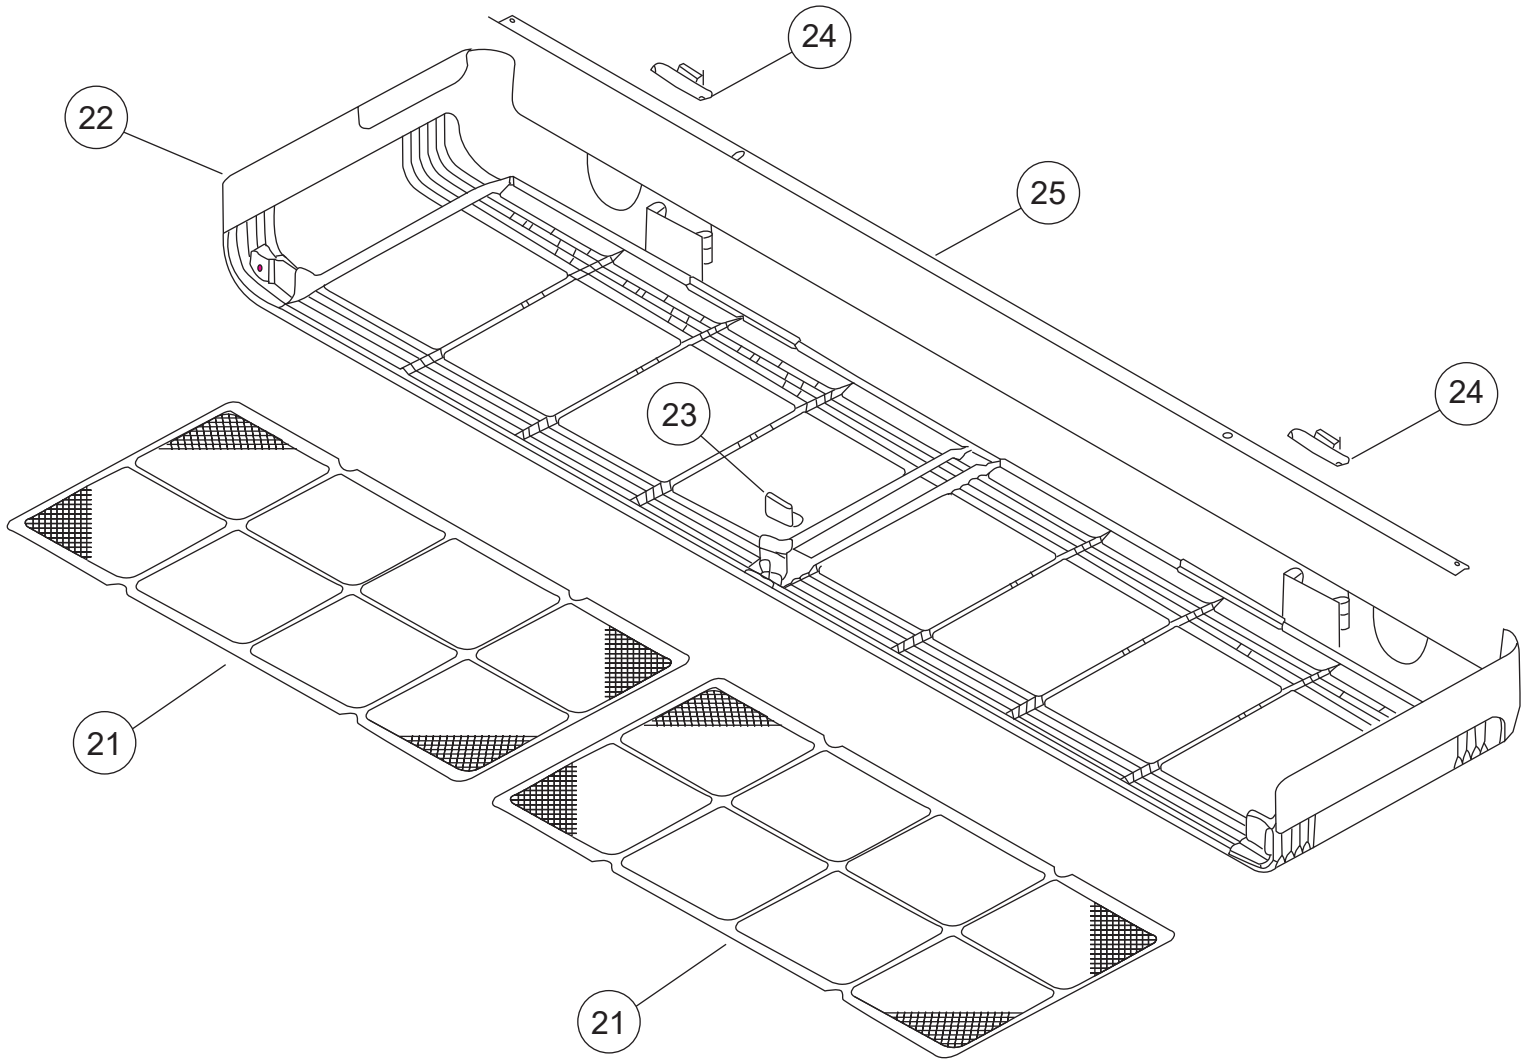

INDOOR UNIT
FLOOR / CEILING
ABYG14LVTA
ABYG18LVTA
ABYG18LVTB
Grille

Ref.	Description	Part number	
21	Air Filter	9358567029	
22	Grill F	9358532027	
23	Arm Bracket	9359281009	
24	Grille Support	9358602003	
25	Filter Bracket	9358607008