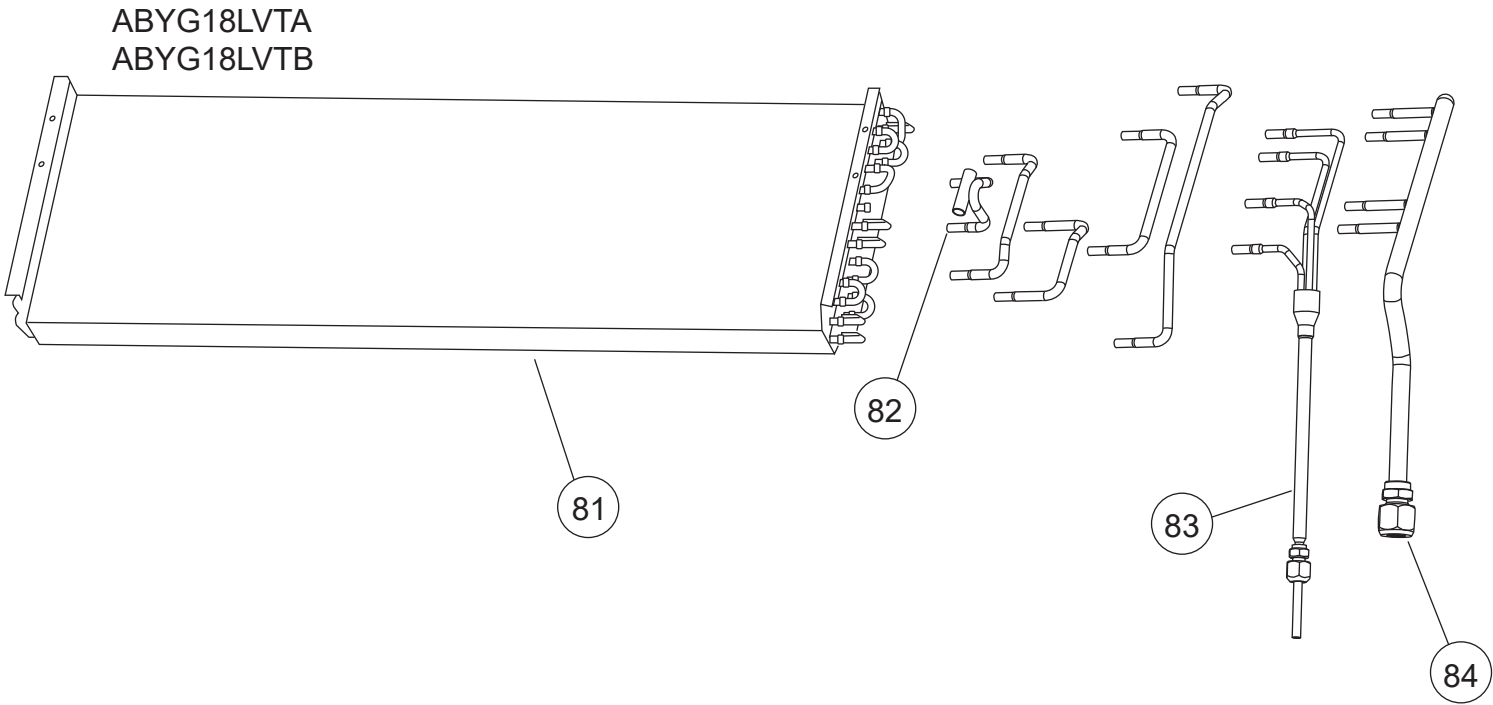

Ref.	Description	Part number	
		ABYG14LVTA	ABYG18LVTA/B
81	Evaporator Assy	9362513029	9362513043
82	Bypass Pipe Assy	9373032014	9377819017
83	Distributor Assy	9380354017	9380354000
84	Coupling Pipe Assy	9380355014	9380355007