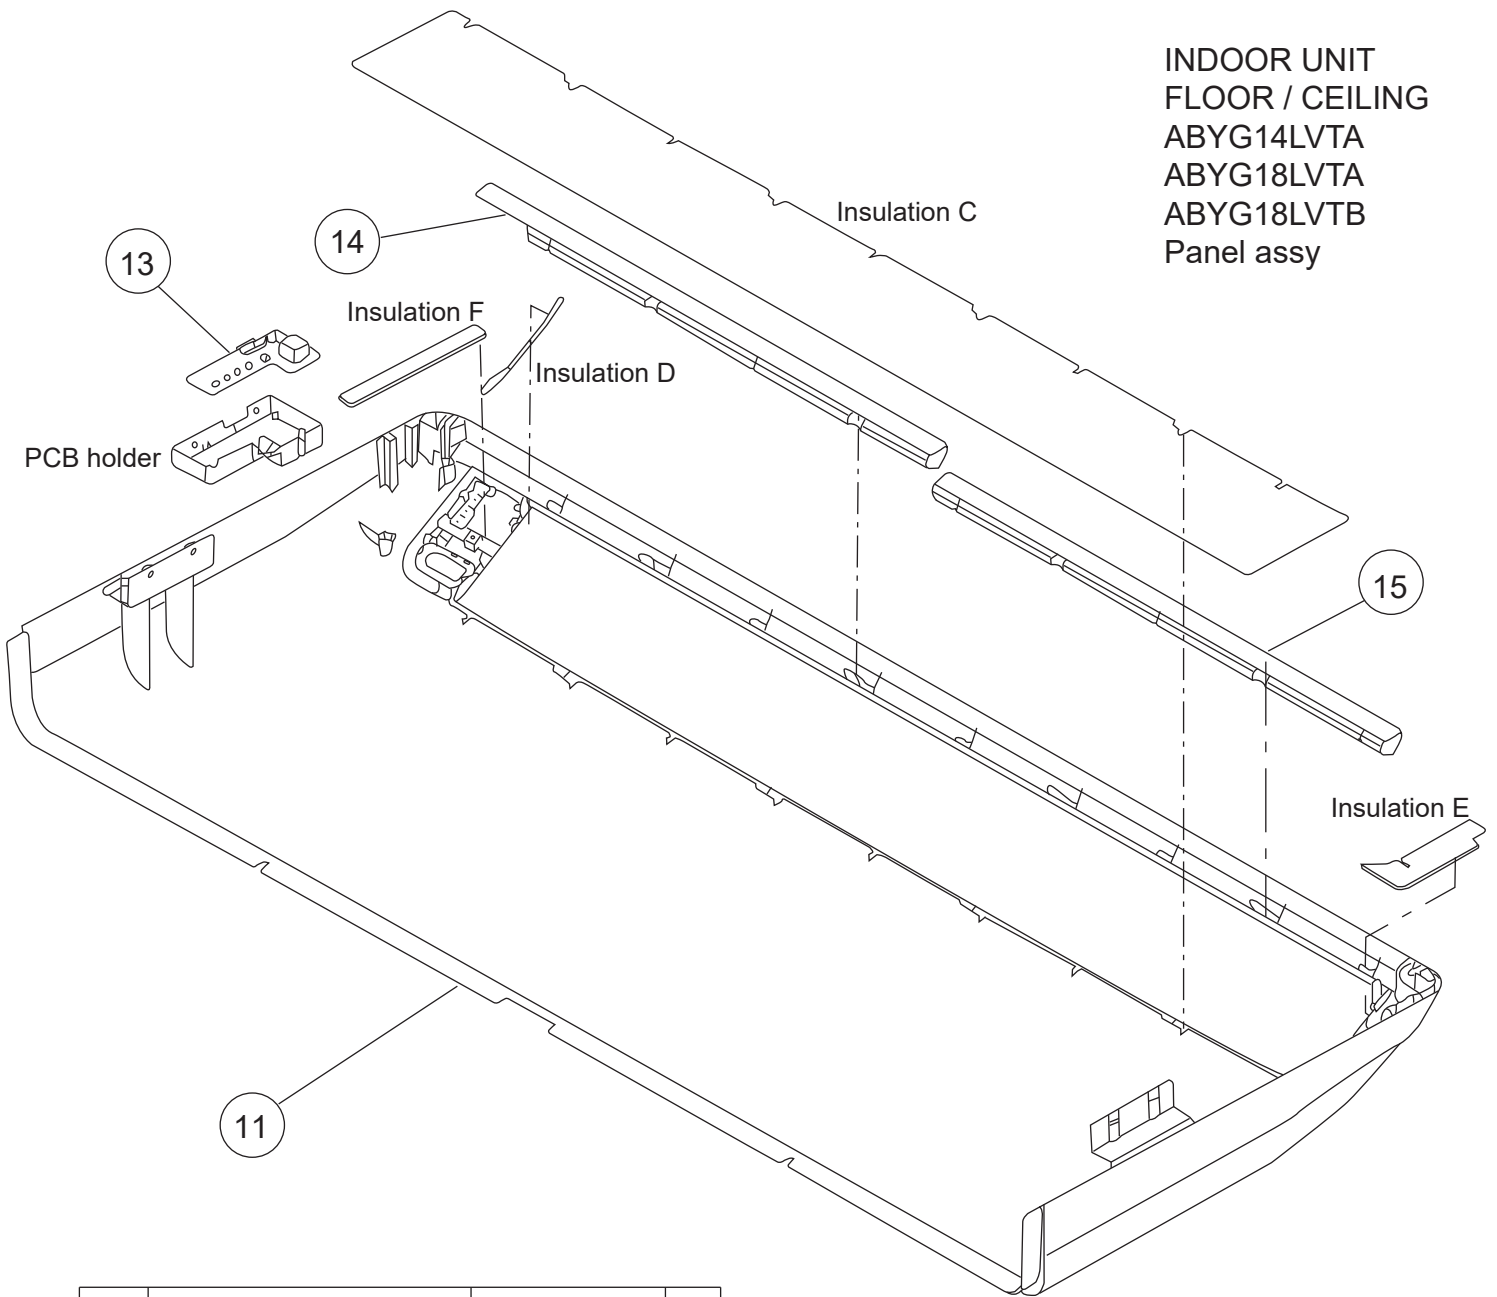

INDOOR UNIT
 FLOOR CEILING
 ABYG14LVTA
 ABYG18LVTA
 ABYG18LVTB

Ref.	Description	Part number
1	Remote	9379219037
2	Remote Holder	9305642045
3	Top Cover	9358534021
4	Arm	9358565001
5	Hanger Bracket L	9358596005
6	Hanger Bracket R	9358595008
7	Cosmetic Panel R	9358535028
8	Cosmetic Panel L	9358536025

INDOOR UNIT
 FLOOR / CEILING
 ABYG14LVTA
 ABYG18LVTA
 ABYG18LVTB
 Panel assy

Ref.	Description	Part number
11	Panel	9358531259
12	Side Cover R Assy	9359069102
13	Indicator PCB Assy	9705798090
14	Insulation (Panel) A	9358574003
15	Insulation (Panel) B	9358914007
--	Panel Assy (with side cover R)	9359076322

INDOOR UNIT
 FLOOR / CEILING
 ABYG14LVTA
 ABYG18LVTA
 ABYG18LVTB
 Grille

Ref.	Description	Part number	
21	Air Filter	9358567029	
22	Grill F	9358532027	
23	Arm Bracket	9359281009	
24	Grille Support	9358602003	
25	Filter Bracket	9358607008	