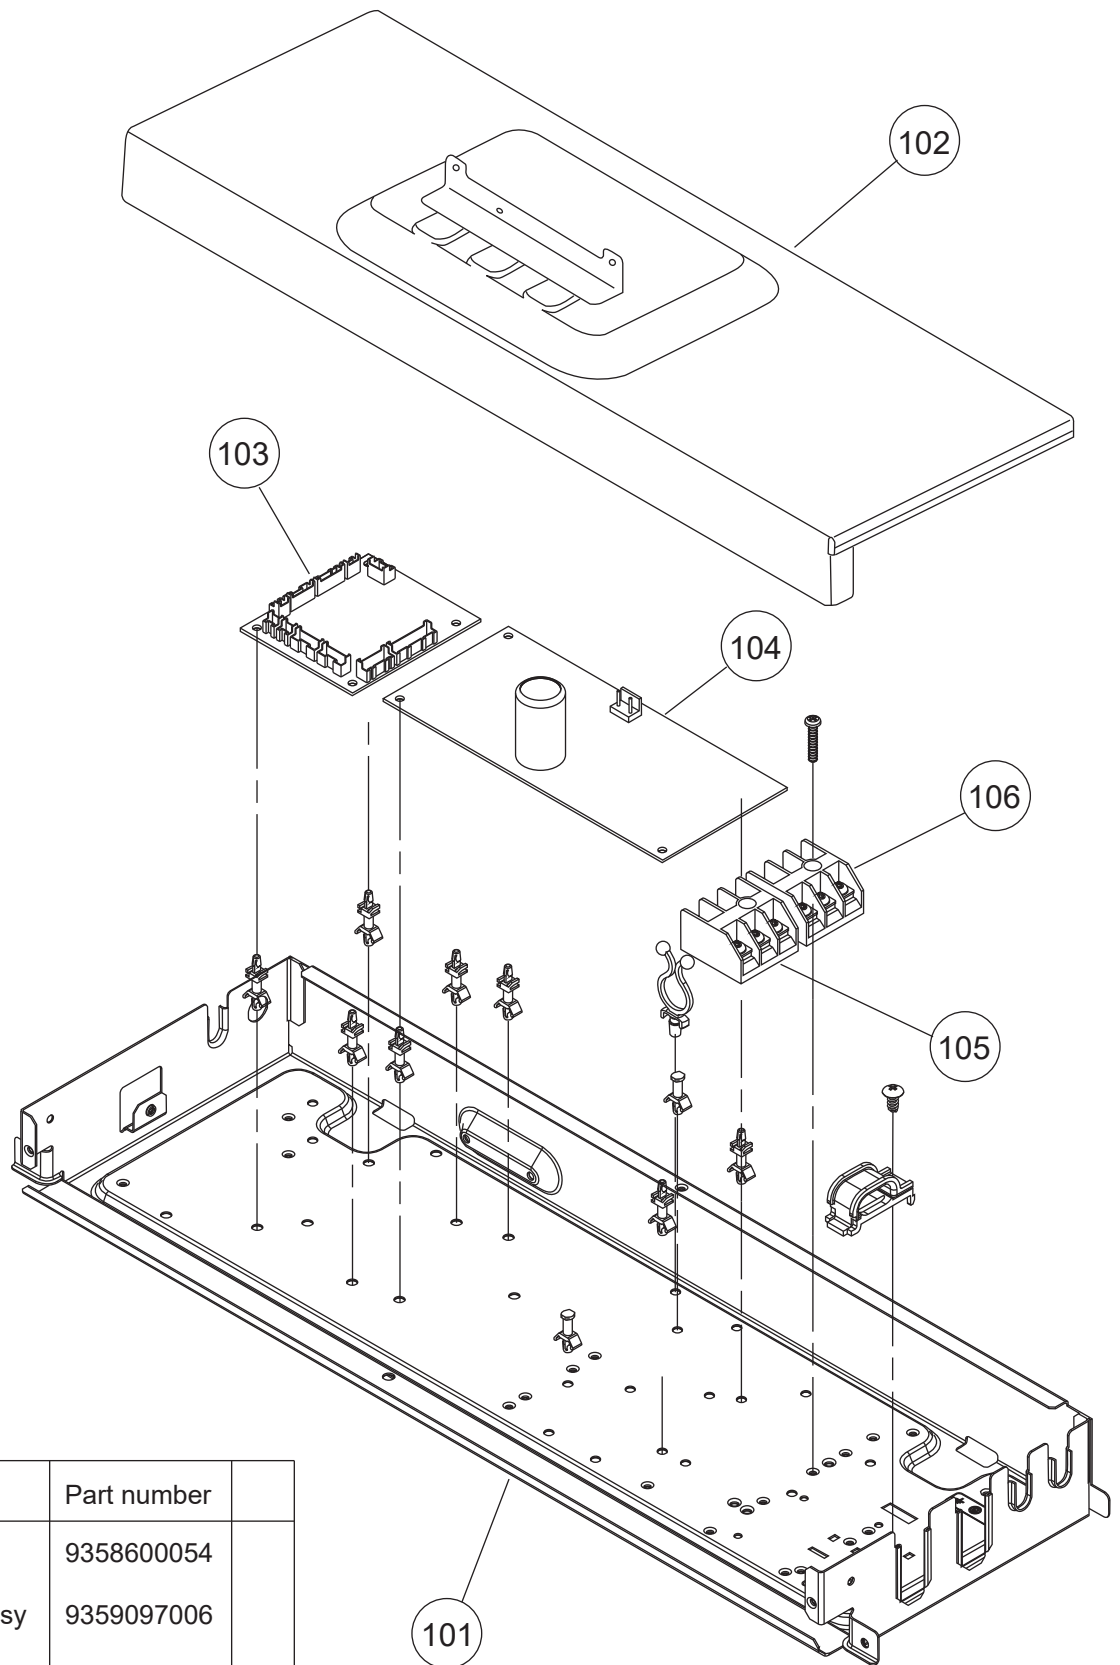

INDOOR UNIT
 FLOOR / CEILING
 ABYG14LVTA
 ABYG18LVTA
 ABYG18LVTB
 Base assy

Ref.	Description	Part number	
61	Base Assy	9359061014	
62	Cap	9358563007	
63	Base Bracket	9358586006	

Ref.	Description	Part number
71	Kit (Separate Wall A)	9372666012
72	Kit (Separate Wall B)	9373448013
73	Kit (Drain Pan Assy)	9372669013
74	Drain Cap	9358746004
75	Drain Hose Assy	9377785060
76	Kit (Insulation Flap Base)	9372672013
77	Kit (Dew Proof Plate)	9372673010
78	Catch	9359096009
79	Pipe Thermistor	9900022020

INDOOR UNIT
 FLOOR / CEILING
 ABYG14LVTA
 ABYG18LVTA
 ABYG18LVTB
 Drain pan assy
 Evaporator

Ref.	Description	Part number	
		ABYG14LVTA	ABYG18LVTA/B
81	Evaporator Assy	9362513029	9362513043
82	Bypass Pipe Assy	9373032014	9377819017
83	Distributor Assy	9380354017	9380354000
84	Coupling Pipe Assy	9380355014	9380355007

INDOOR UNIT
 FLOOR / CEILING
 ABYG14LVTA
 ABYG18LVTA
 ABYG18LVTB
 Fan motor

Ref.	Description	Part number
91	Sirocco Fan Assy	9385258006
92	Casing	9358543009
93	Casing Cover	9358544006
94	Fan Motor Assy	9603137014
95	Rubber	9385102002
96	Motor Fixing Table	9358591000
97	Protector	9359282006
98	Motor Fixture	9358594001

INDOOR UNIT
 FLOOR / CEILING
 ABYG14LVTA
 ABYG18LVTA
 ABYG18LVTB
 Control unit

Ref.	Description	Part number
101	Control Box	9358600054
102	Control Box Cover Assy	9359097006
103	Main PCB (14)	9709245354
103	Main PCB (18LVTA)	9707393859
103	Main PCB (18LVTB)	9709245361
104	Power Supply PCB	9707398274
105	Terminal 3P	9306489045
106	Terminal 3P	9703345012
--	Room Thermistor Assy	9703299087