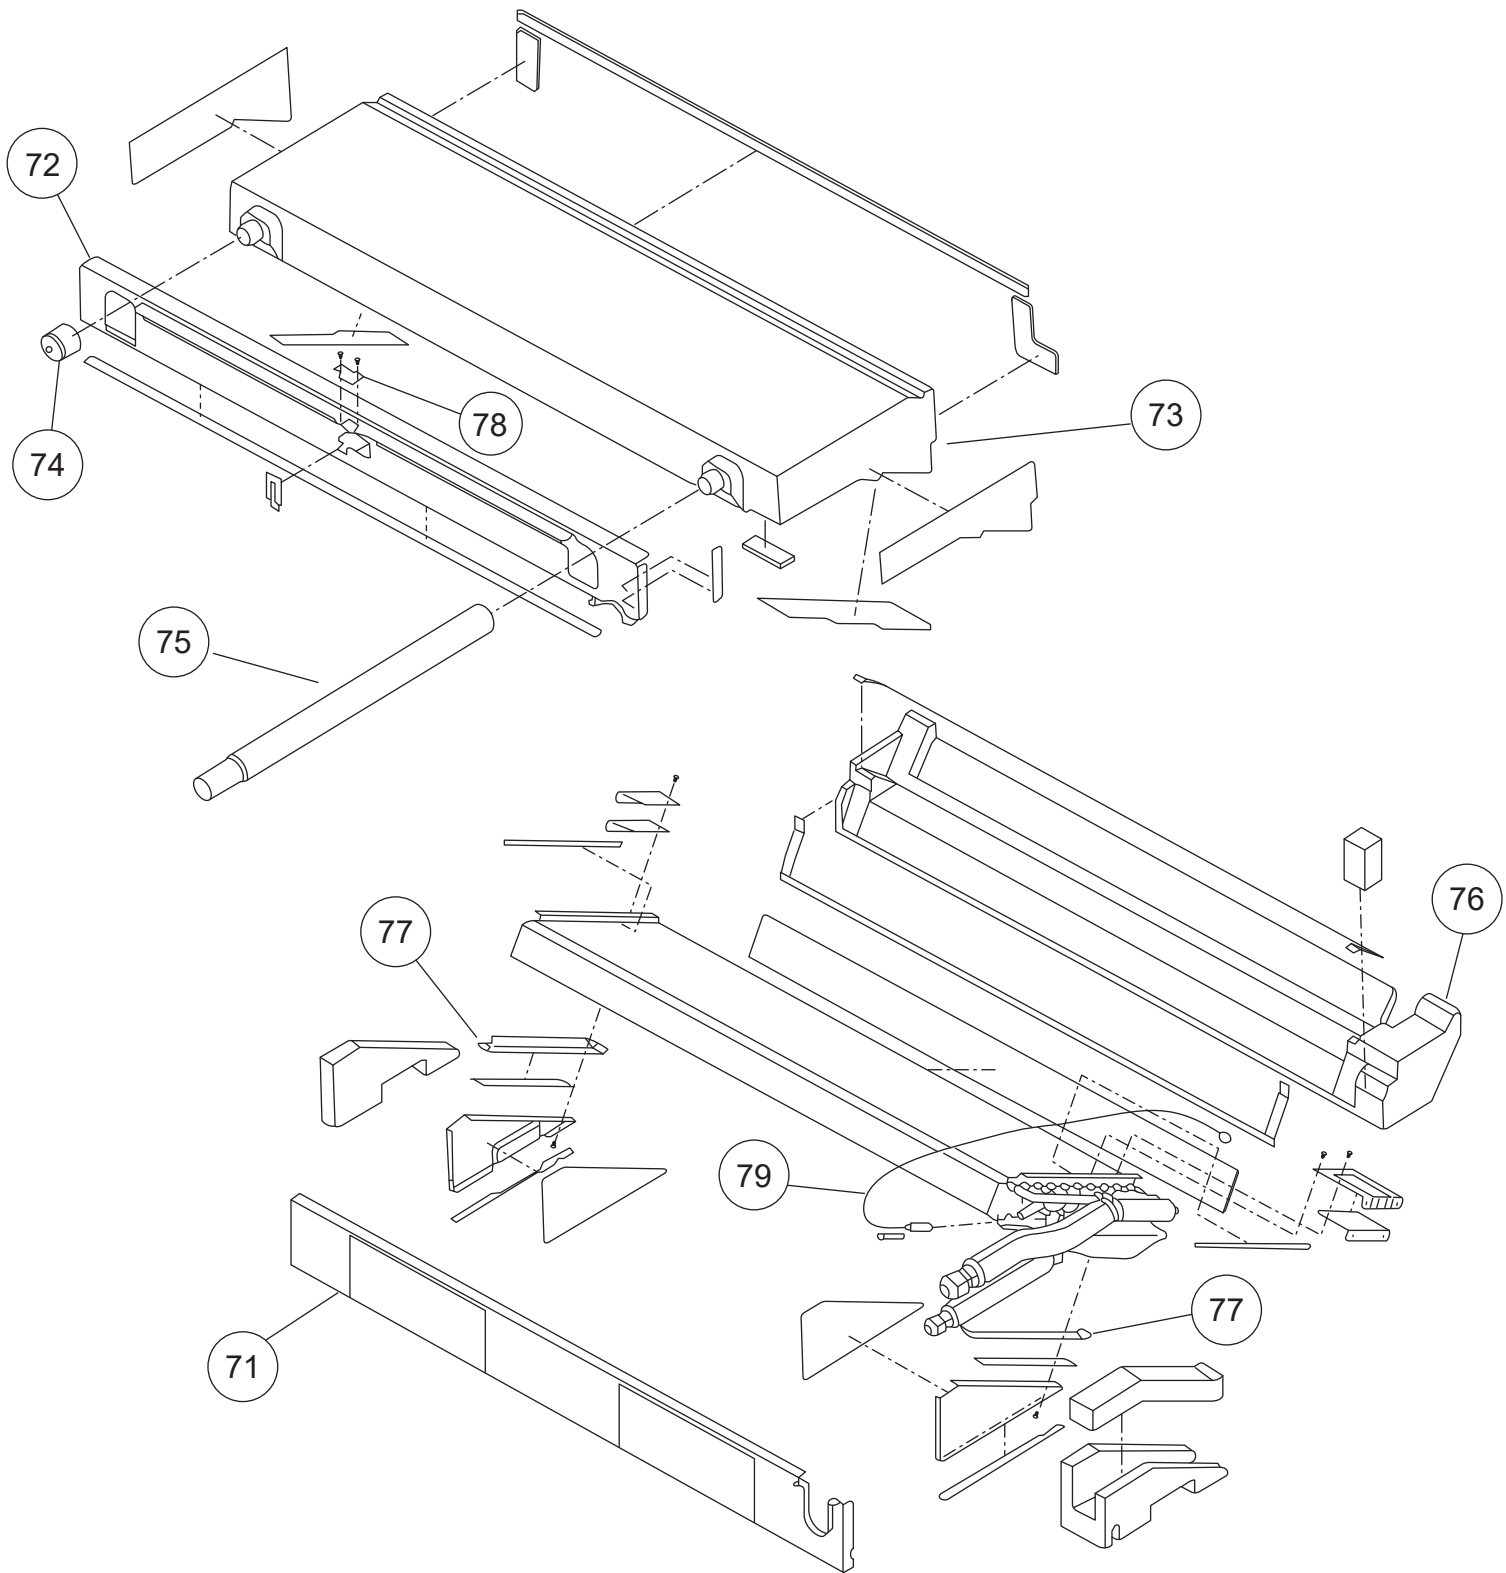

Ref.	Description	Part number
71	Kit (Separate Wall A)	9372666012
72	Kit (Separate Wall B)	9373448013
73	Kit (Drain Pan Assy)	9372669013
74	Drain Cap	9358746004
75	Drain Hose Assy	9377785060
76	Kit (Insulation Flap Base)	9372672013
77	Kit (Dew Proof Plate)	9372673010
78	Catch	9359096009
79	Pipe Thermistor	9900022020

INDOOR UNIT
FLOOR / CEILING
ABYG14LVTA
ABYG18LVTA
ABYG18LVTB
Drain pan assy
Evaporator