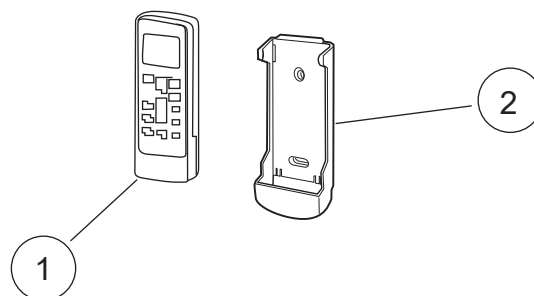

INDOOR UNIT
 FLOOR CEILING
 ABYG14LVTA
 ABYG18LVTA
 ABYG18LVTB

Ref.	Description	Part number
1	Remote	9379219037
2	Remote Holder	9305642045
3	Top Cover	9358534021
4	Arm	9358565001
5	Hanger Bracket L	9358596005
6	Hanger Bracket R	9358595008
7	Cosmetic Panel R	9358535028
8	Cosmetic Panel L	9358536025

INDOOR UNIT
 FLOOR / CEILING
 ABYG14LVTA
 ABYG18LVTA
 ABYG18LVTB
 Panel assy

Ref.	Description	Part number
11	Panel	9358531259
12	Side Cover R Assy	9359069102
13	Indicator PCB Assy	9705798090
14	Insulation (Panel) A	9358574003
15	Insulation (Panel) B	9358914007
--	Panel Assy (with side cover R)	9359076322