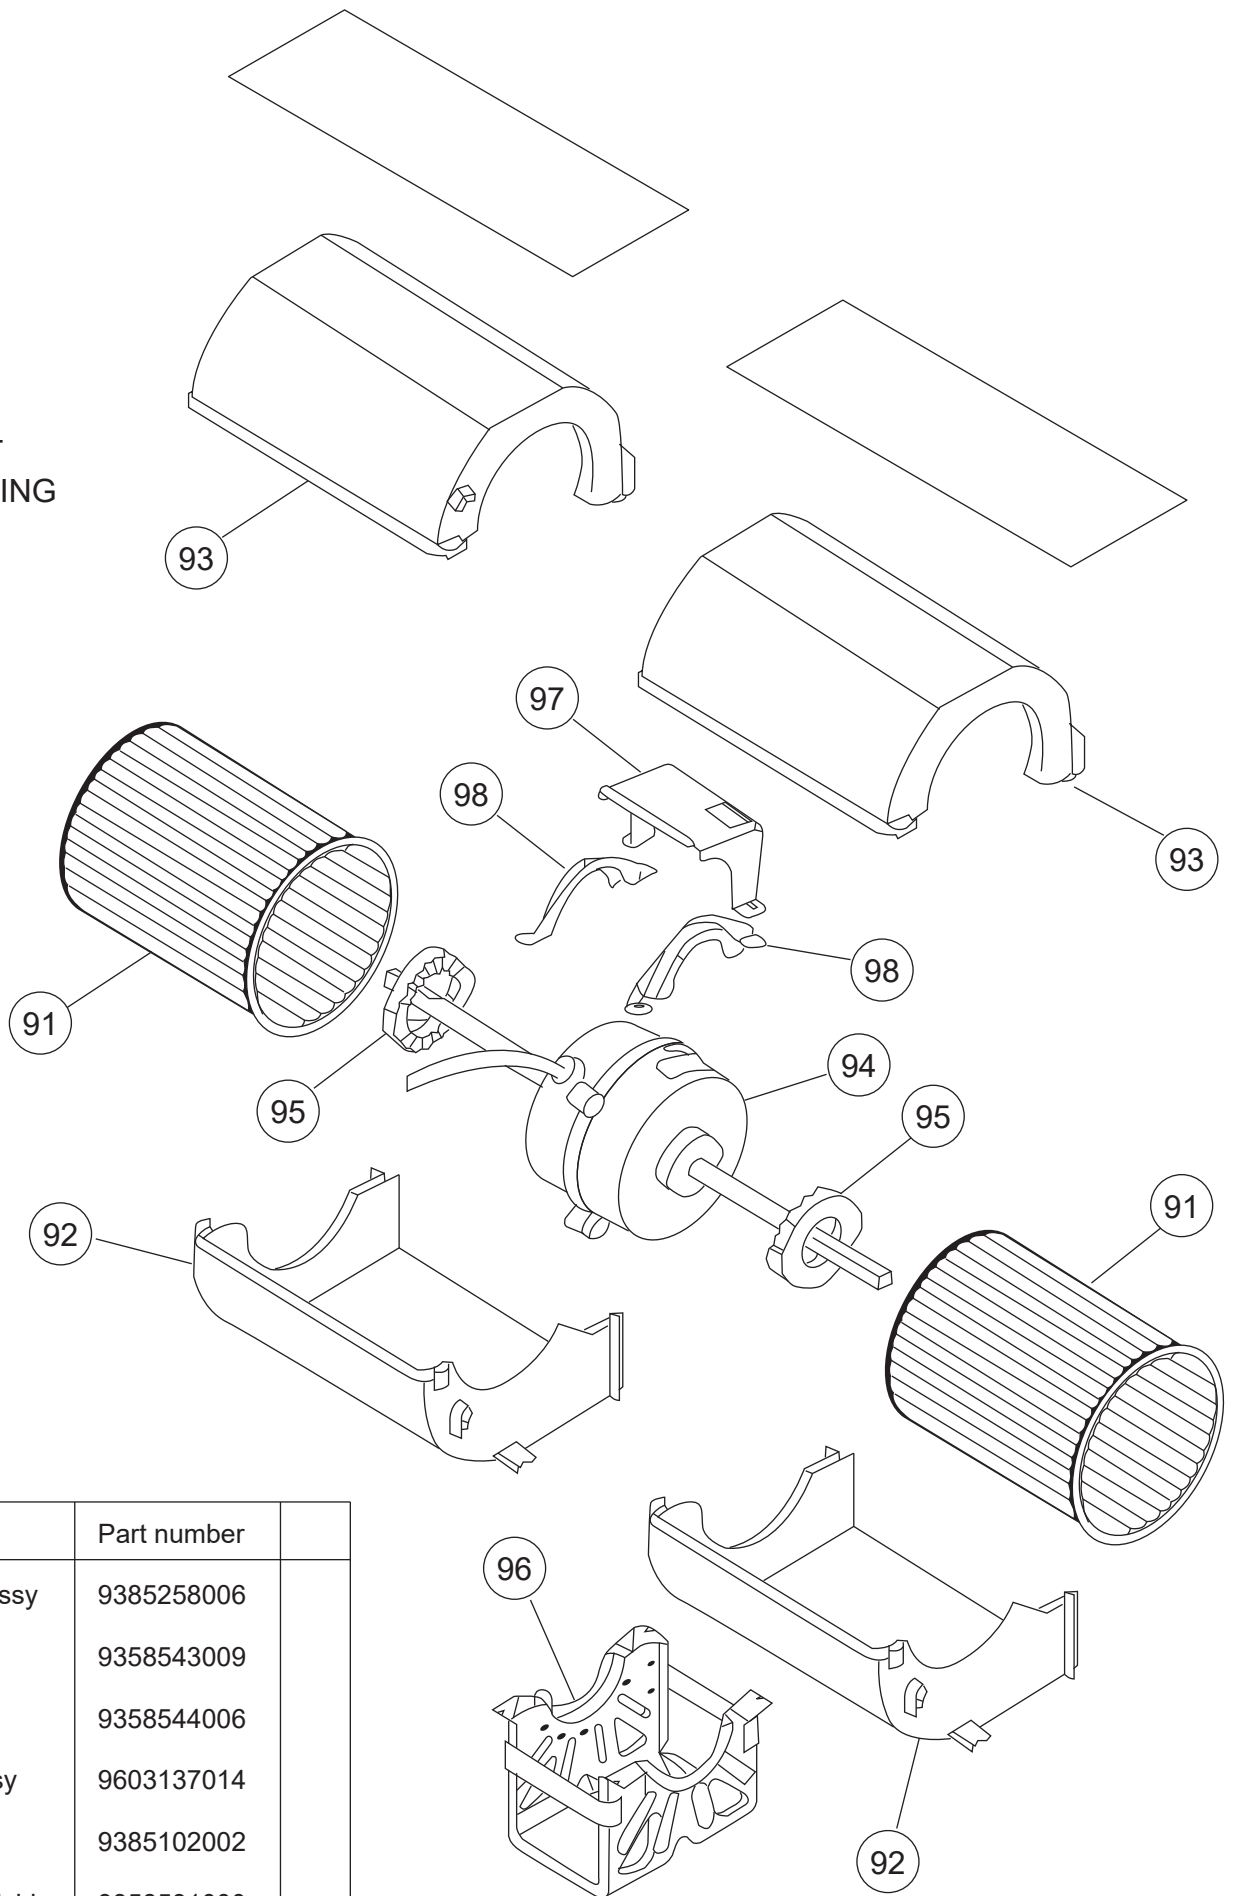

INDOOR UNIT
FLOOR / CEILING
ABYG14LVTA
ABYG18LVTA
ABYG18LVTB
Fan motor

Ref.	Description	Part number
91	Sirocco Fan Assy	9385258006
92	Casing	9358543009
93	Casing Cover	9358544006
94	Fan Motor Assy	9603137014
95	Rubber	9385102002
96	Motor Fixing Table	9358591000
97	Protector	9359282006
98	Motor Fixture	9358594001