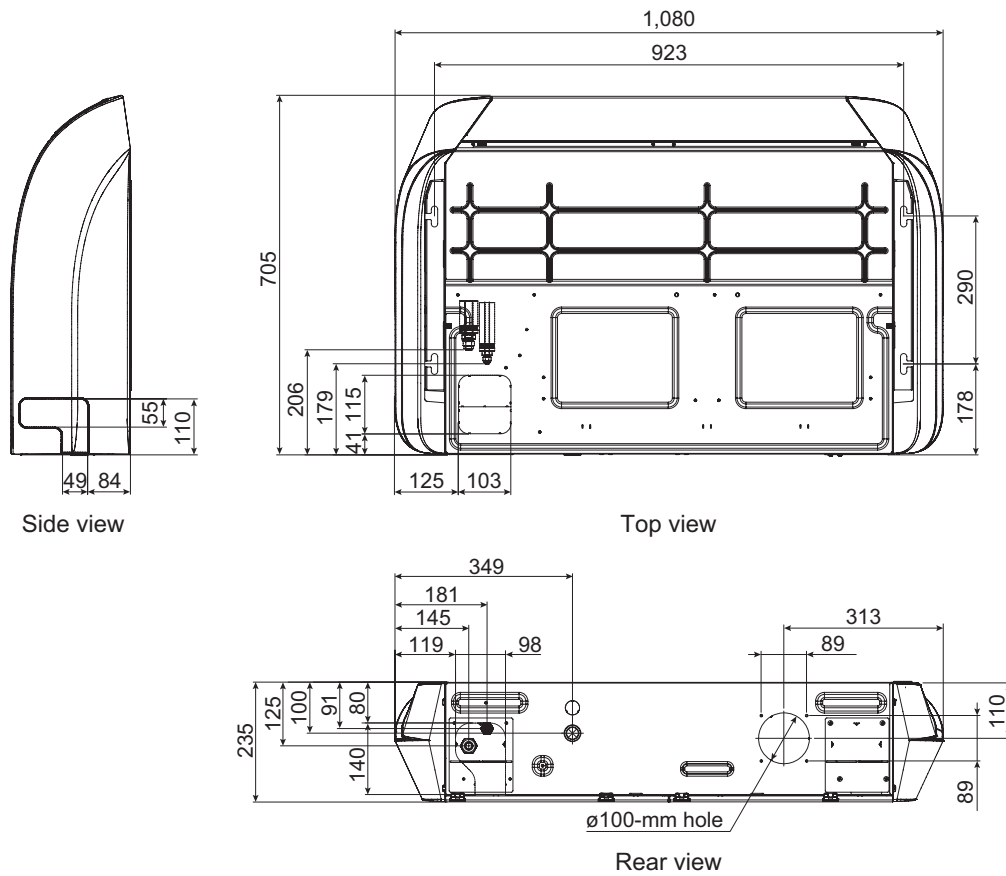

## 2. Dimensions

### 2-1. Models: ABYG18KRTA and ABYG22KRTA

Unit: mm

## 2-4. Installation space requirement

Unit: mm

Required ceiling height varies according to the ceiling mode setting of function setting No. 20.

Ceiling height (m)		
Ceiling mode	Standard	High ceiling
18, 22, 24, and 30 models	2.7	3.5
36 and 45 models	3.5	4.3