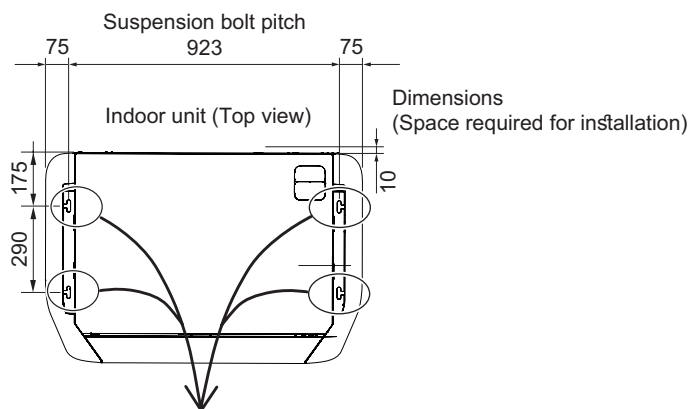

## 2. Dimensions

### 2-1. Models: ABYG18KRTA and ABYG22KRTA

Unit: mm

## 2-4. Installation space requirement

Unit: mm

Required ceiling height varies according to the ceiling mode setting of function setting No. 20.

Ceiling height (m)		
Ceiling mode	Standard	High ceiling
18, 22, 24, and 30 models	2.7	3.5
36 and 45 models	3.5	4.3