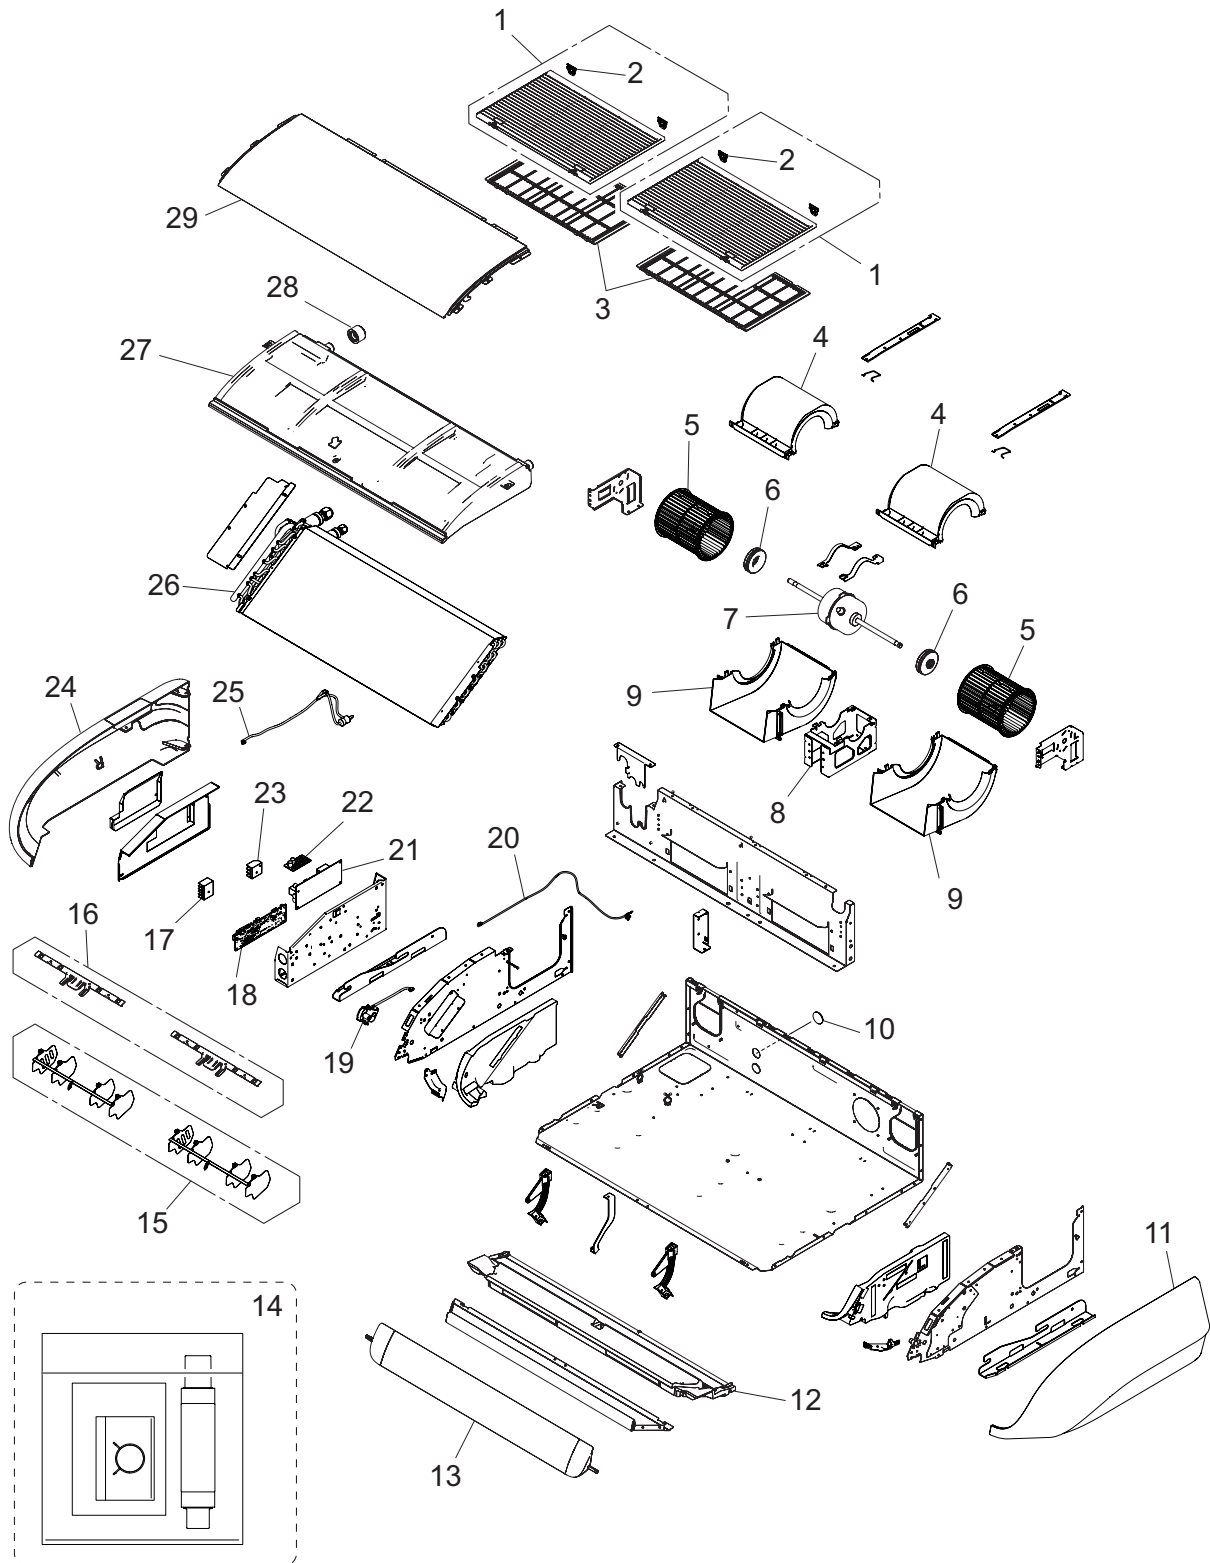

2. Indoor unit parts list

2-1. Models: ABYG18KRTA and ABYG22KRTA

■ Chassis

TECHNICAL DATA
AND PARTS LIST

TECHNICAL DATA
AND PARTS LIST

Item no.	Part no.	Part name	Service part
1	9384321015	Intake grille B sub assy	◆
2	9383344008	Grille hinge (2 pcs.)	◆
3	9383342011	Air filter B	◆
4	9384307002	Casing U assy	◆
5	9384110015	Sirocco fan assy	◆
6	9383443008	Rubber (Vibration proof)	◆
7	9603817008	Brushless DC motor	◆
8	9384236005	Motor mount assy	◆
9	9384311009	Casing B assy	◆
10	9352173011	Cap (Power)	◆
11	9383406003	Side panel L	◆
12	9384308023	Top panel cover assy (2-fan)	◆
13	9384144027	Flap assy (2-fan)	◆
14	9384324009	Hose sub assy	◆
15	9383384004	L and R louver	◆
16	9383385001	Base (Louver)	◆
17	9900896027	Terminal (5P)	◆
18	9710995972	Main PCB (for 18 model)	◆
	9710995989	Main PCB (for 22 model)	◆
19	9384312006	Box (Gear) sub assy	◆
20	9900960049	Thermistor (Room)	◆
21	9710661006	Power supply PCB	◆
22	9710019005	2-way remote PCB	◆
23	9306489045	Terminal (3P)	◆
24	9384320001	Side panel R sub assy	◆
25	9900892029	Thermistor (Pipe)	◆
26	9384287021	Evaporator total assy	◆
27	9384364029	Drain pan total assy (2-fan)	◆
28	9358746004	Drain cap	◆
29	9384241023	Front panel (2-fan) assy	◆