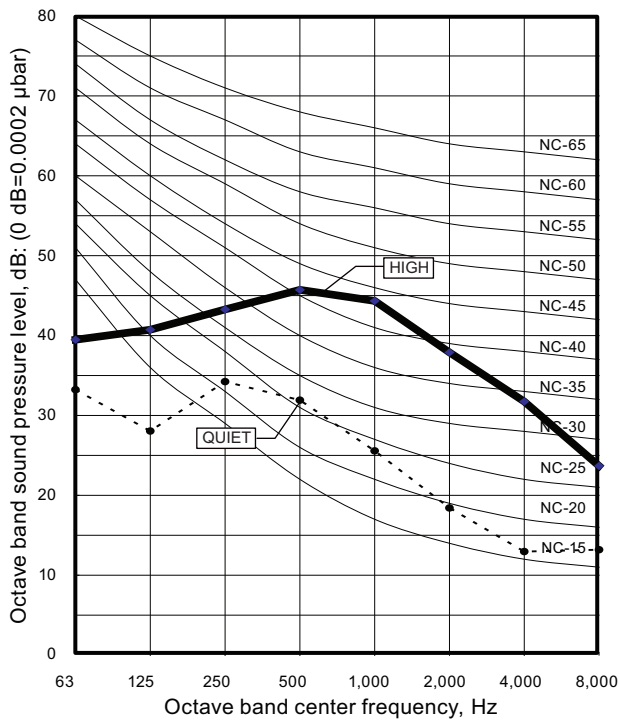

6. Operation noise (sound pressure)

6-1. Noise level curve

■ Model: ABYG18LVTB

● Cooling

● Heating

■ Model: ABYG24LVTA

● Cooling

● Heating