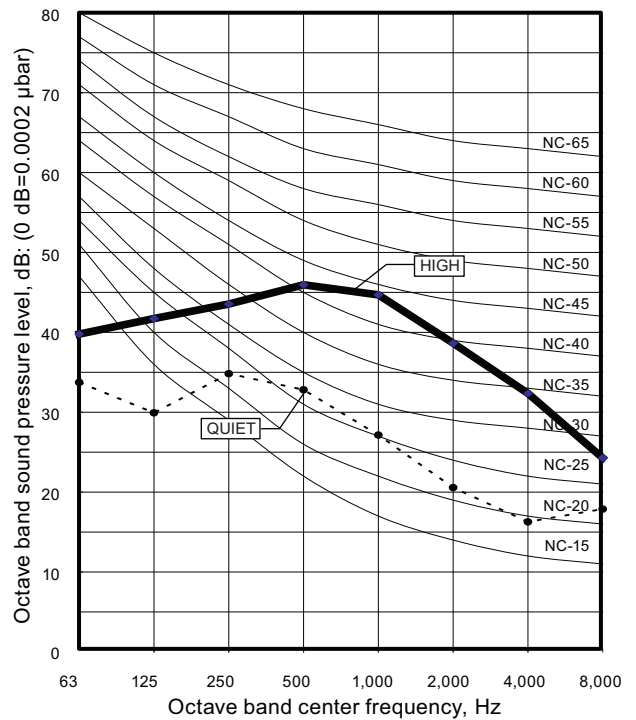

6. Operation noise (sound pressure)

6-1. Noise level curve

■ Model: ABYG18LVTB

● Cooling

● Heating

■ Model: ABYG24LVTA

● Cooling

● Heating

6-2. Sound level check point

- Floor console

- Under ceiling