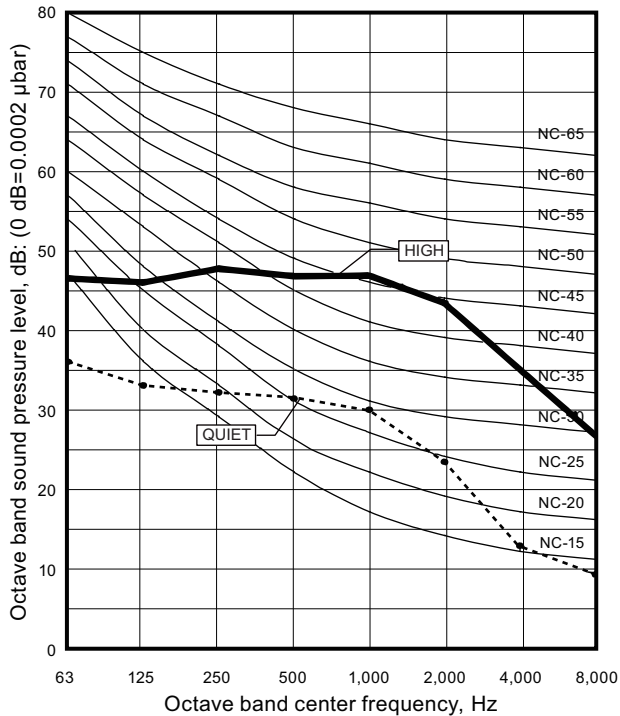

6. Operation noise (sound pressure)

6-1. Noise level curve

■ Model: ABYG18LVTB

● Cooling

● Heating

■ Model: ABYG24LVTA

● Cooling

● Heating