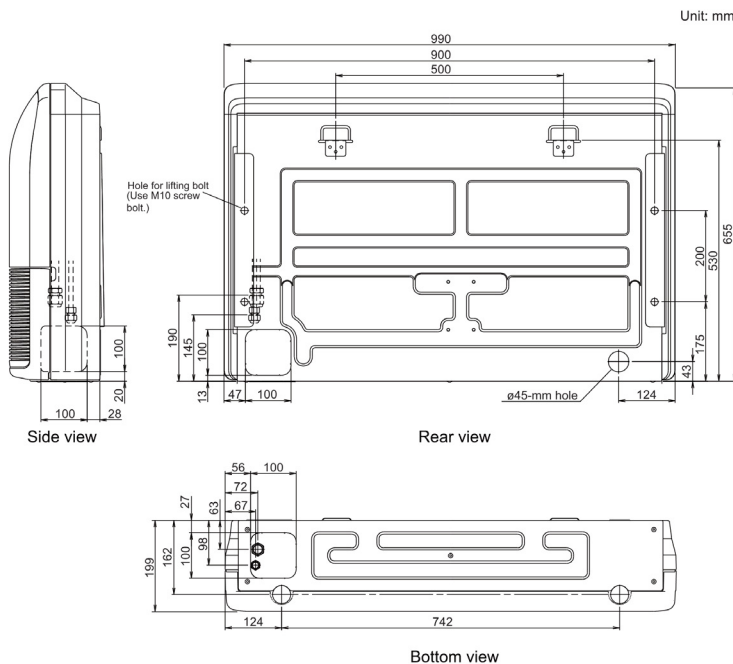

Related Items

- [AOYG18LBCB](#) 5.2kW Outdoor Unit - R410A Single Phase
- [UTYTFNXZ1](#) Wireless LAN interface
- [UTYRVNYM](#) LCD Wired Remote Controller
- [UTYRSNYM](#) Simplified Wired Remote Controller
- [UTYTERX](#) External switch controller
- [FJRCWIF1](#) IntesisHome Wireless LAN Adapter for Splits & VRF
- [UTYVTGX](#) Splits Network Converter (DC Powered)
- [UTYVTGXV](#) Splits Network Converter (AC Powered)
- [UTYXWZX](#) External Connect Kit
- [FJRCMBS1](#) MODBUS Interface for Splits & VRF
- [FJRCNX1i](#) KNX Interface for Splits & VRF