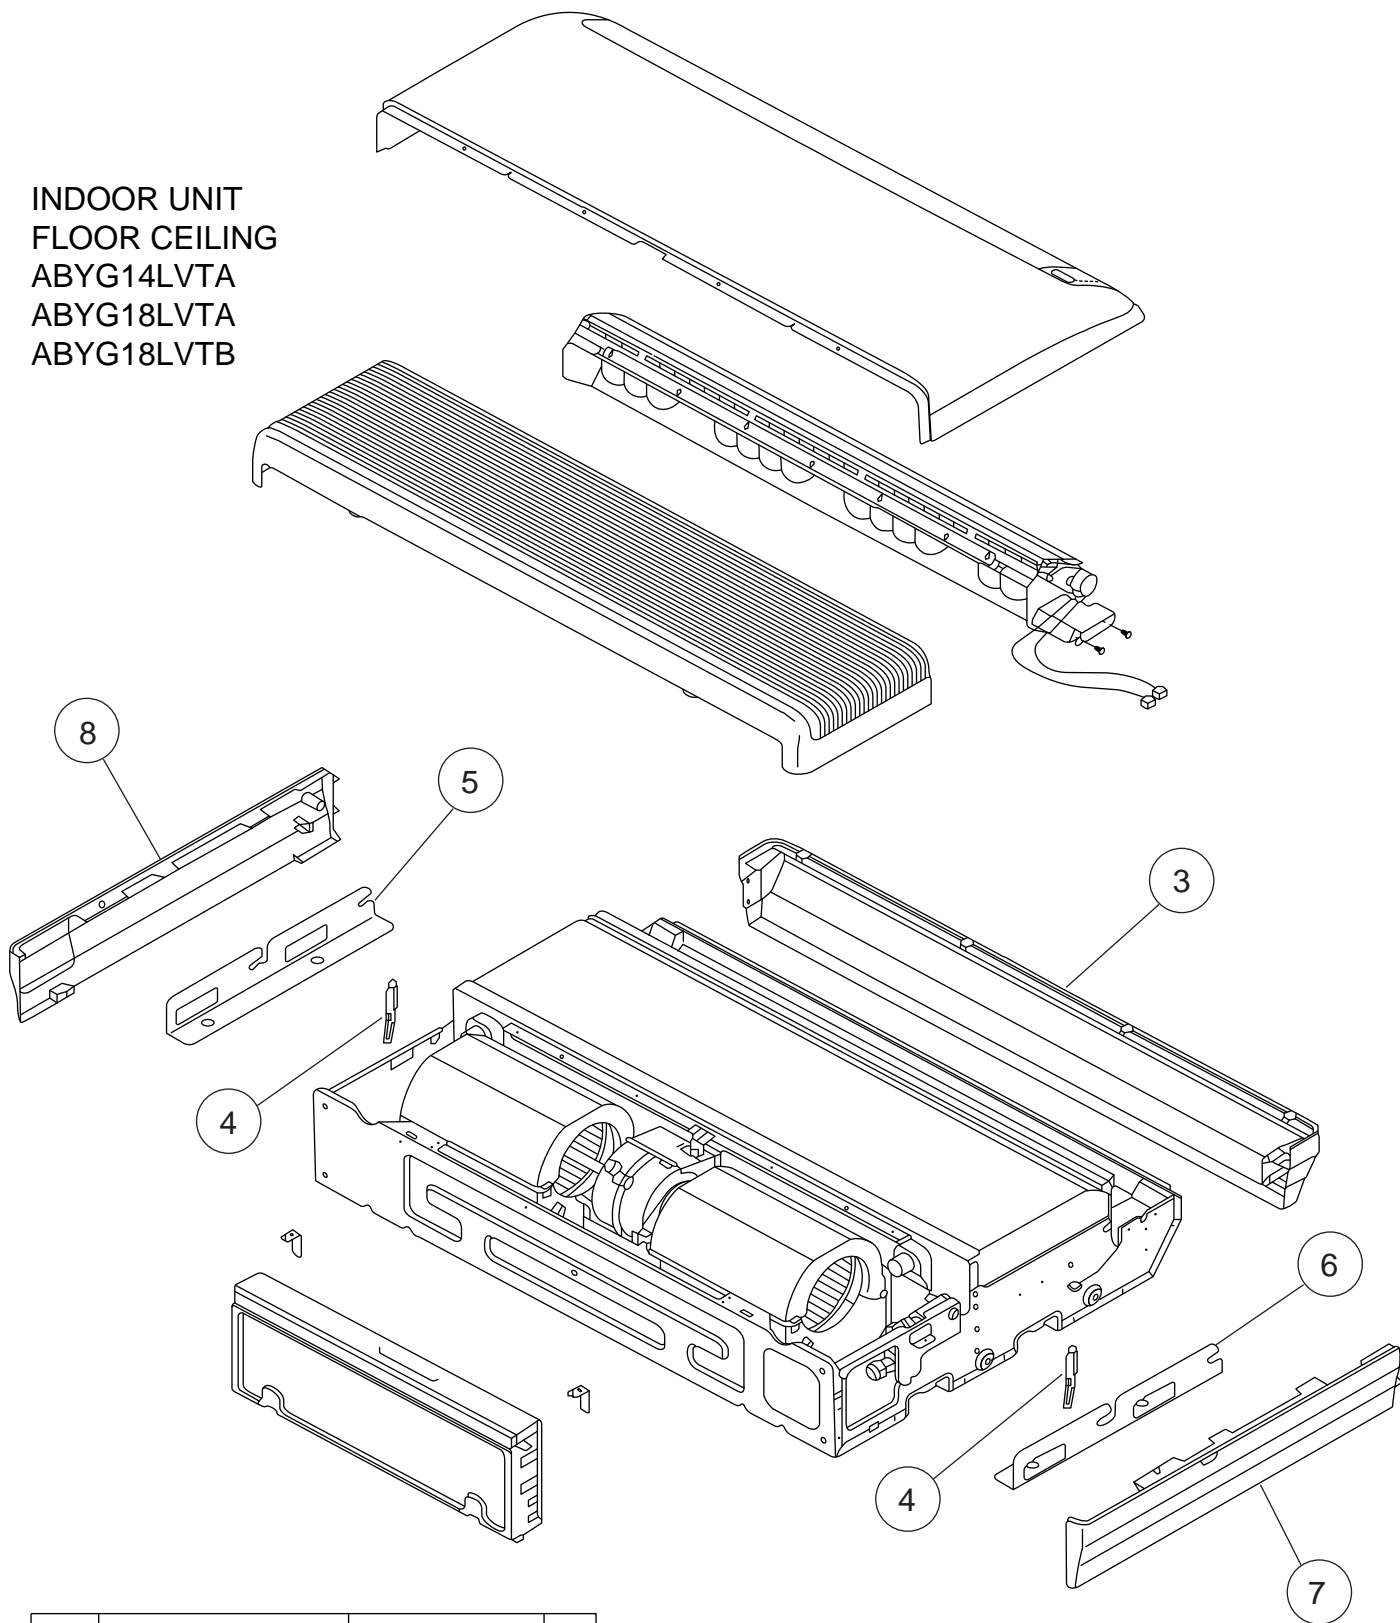

INDOOR UNIT
 FLOOR CEILING
 ABYG14LVTA
 ABYG18LVTA
 ABYG18LVTB

Ref.	Description	Part number
1	Remote	9379219037
2	Remote Holder	9305642045
3	Top Cover	9358534021
4	Arm	9358565001
5	Hanger Bracket L	9358596005
6	Hanger Bracket R	9358595008
7	Cosmetic Panel R	9358535028
8	Cosmetic Panel L	9358536025

INDOOR UNIT
 FLOOR / CEILING
 ABYG14LVTA
 ABYG18LVTA
 ABYG18LVTB
 Panel assy

Ref.	Description	Part number	
11	Panel	9358531259	
12	Side Cover R Assy	9359069102	
13	Indicator PCB Assy	9705798090	
14	Insulation (Panel) A	9358574003	
15	Insulation (Panel) B	9358914007	
--	Panel Assy (with side cover R)	9359076322	

INDOOR UNIT
 FLOOR / CEILING
 ABYG14LVTA
 ABYG18LVTA
 ABYG18LVTB
 Grille

Ref.	Description	Part number	
21	Air Filter	9358567029	
22	Grill F	9358532027	
23	Arm Bracket	9359281009	
24	Grille Support	9358602003	
25	Filter Bracket	9358607008	