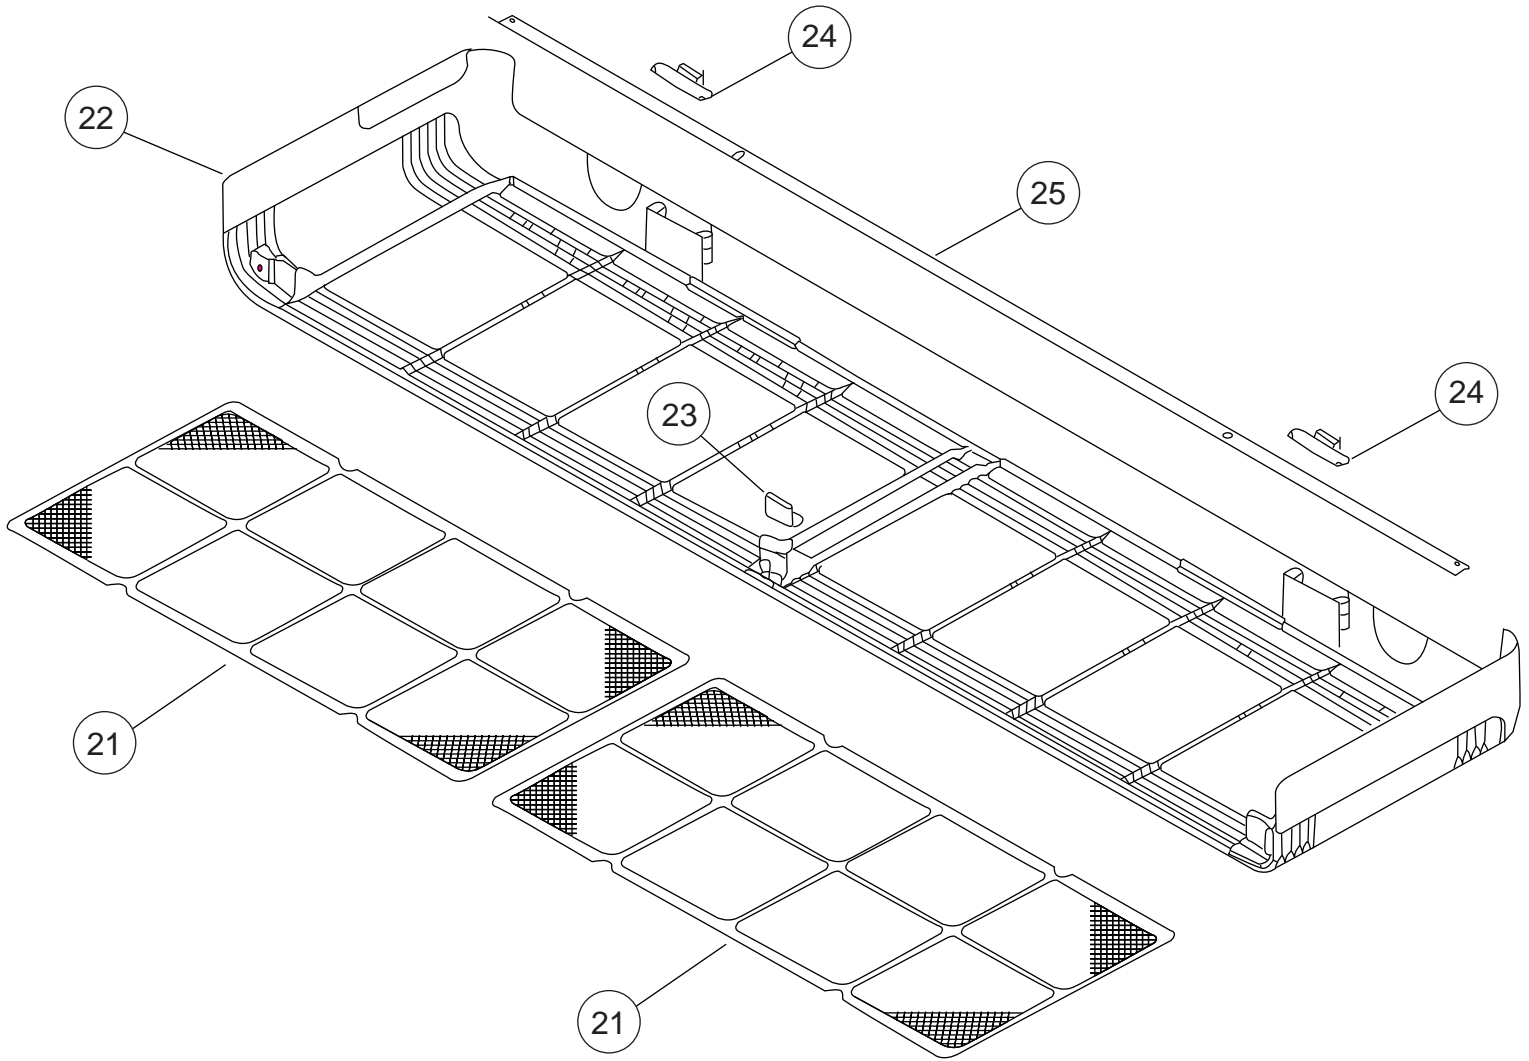

INDOOR UNIT
FLOOR / CEILING
ABYG14LVTA
ABYG18LVTA
ABYG18LVTB
Grille

Ref.	Description	Part number	
21	Air Filter	9358567029	
22	Grill F	9358532027	
23	Arm Bracket	9359281009	
24	Grille Support	9358602003	
25	Filter Bracket	9358607008