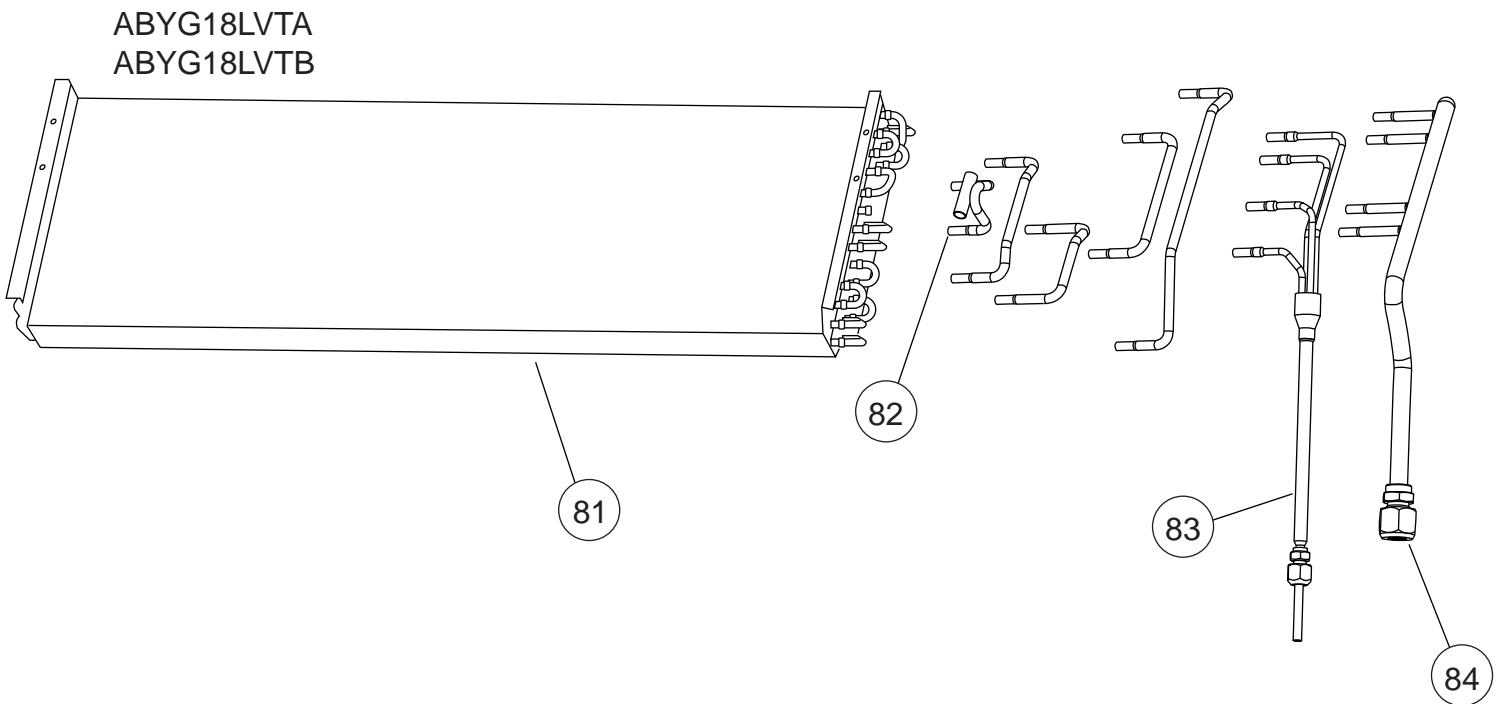

Ref.	Description	Part number	
		ABYG14LVTA	ABYG18LVTA/B
81	Evaporator Assy	9362513029	9362513043
82	Bypass Pipe Assy	9373032014	9377819017
83	Distributor Assy	9380354017	9380354000
84	Coupling Pipe Assy	9380355014	9380355007