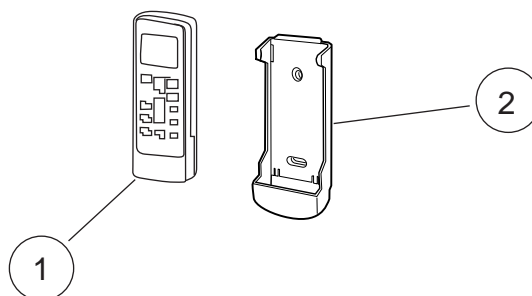

INDOOR UNIT
 FLOOR CEILING
 ABYG14LVTA
 ABYG18LVTA
 ABYG18LVTB

Ref.	Description	Part number
1	Remote	9379219037
2	Remote Holder	9305642045
3	Top Cover	9358534021
4	Arm	9358565001
5	Hanger Bracket L	9358596005
6	Hanger Bracket R	9358595008
7	Cosmetic Panel R	9358535028
8	Cosmetic Panel L	9358536025

INDOOR UNIT
 FLOOR / CEILING
 ABYG14LVTA
 ABYG18LVTA
 ABYG18LVTB
 Panel assy

Ref.	Description	Part number	
11	Panel	9358531259	
12	Side Cover R Assy	9359069102	
13	Indicator PCB Assy	9705798090	
14	Insulation (Panel) A	9358574003	
15	Insulation (Panel) B	9358914007	
--	Panel Assy (with side cover R)	9359076322	