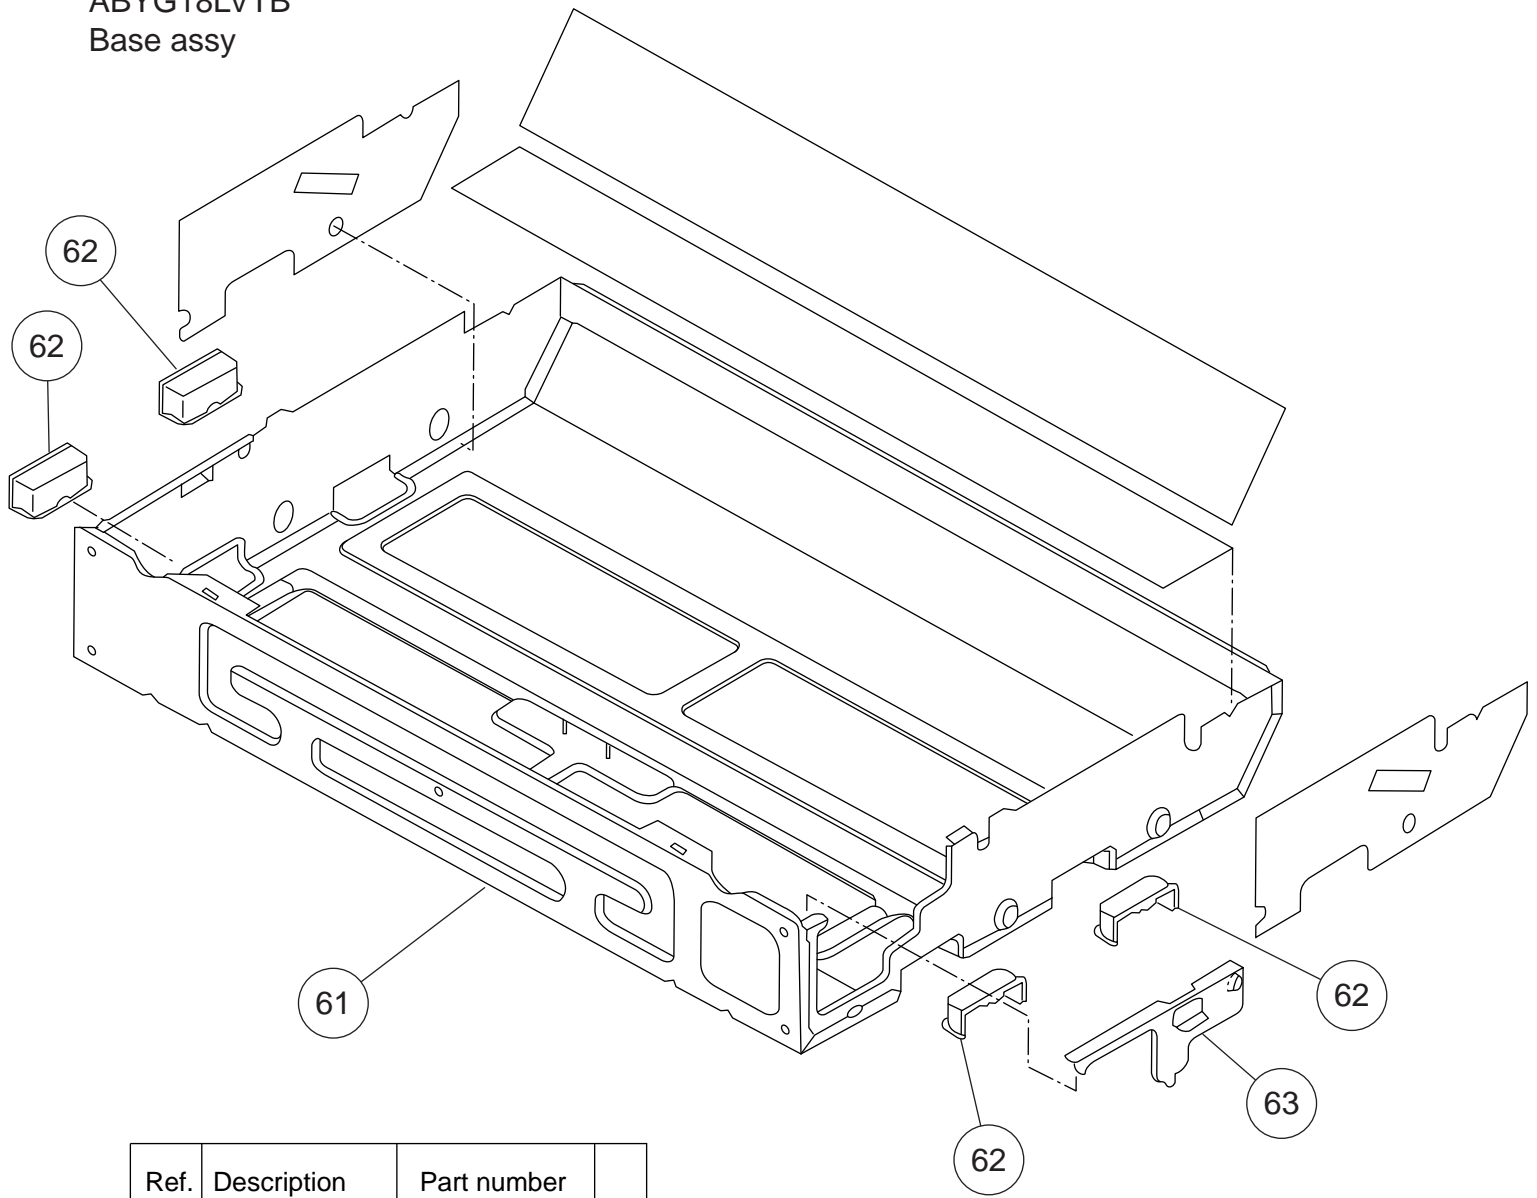

INDOOR UNIT
FLOOR / CEILING
ABYG14LVTA
ABYG18LVTA
ABYG18LVTB
Base assy

Ref.	Description	Part number	
61	Base Assy	9359061014	
62	Cap	9358563007	
63	Base Bracket	9358586006