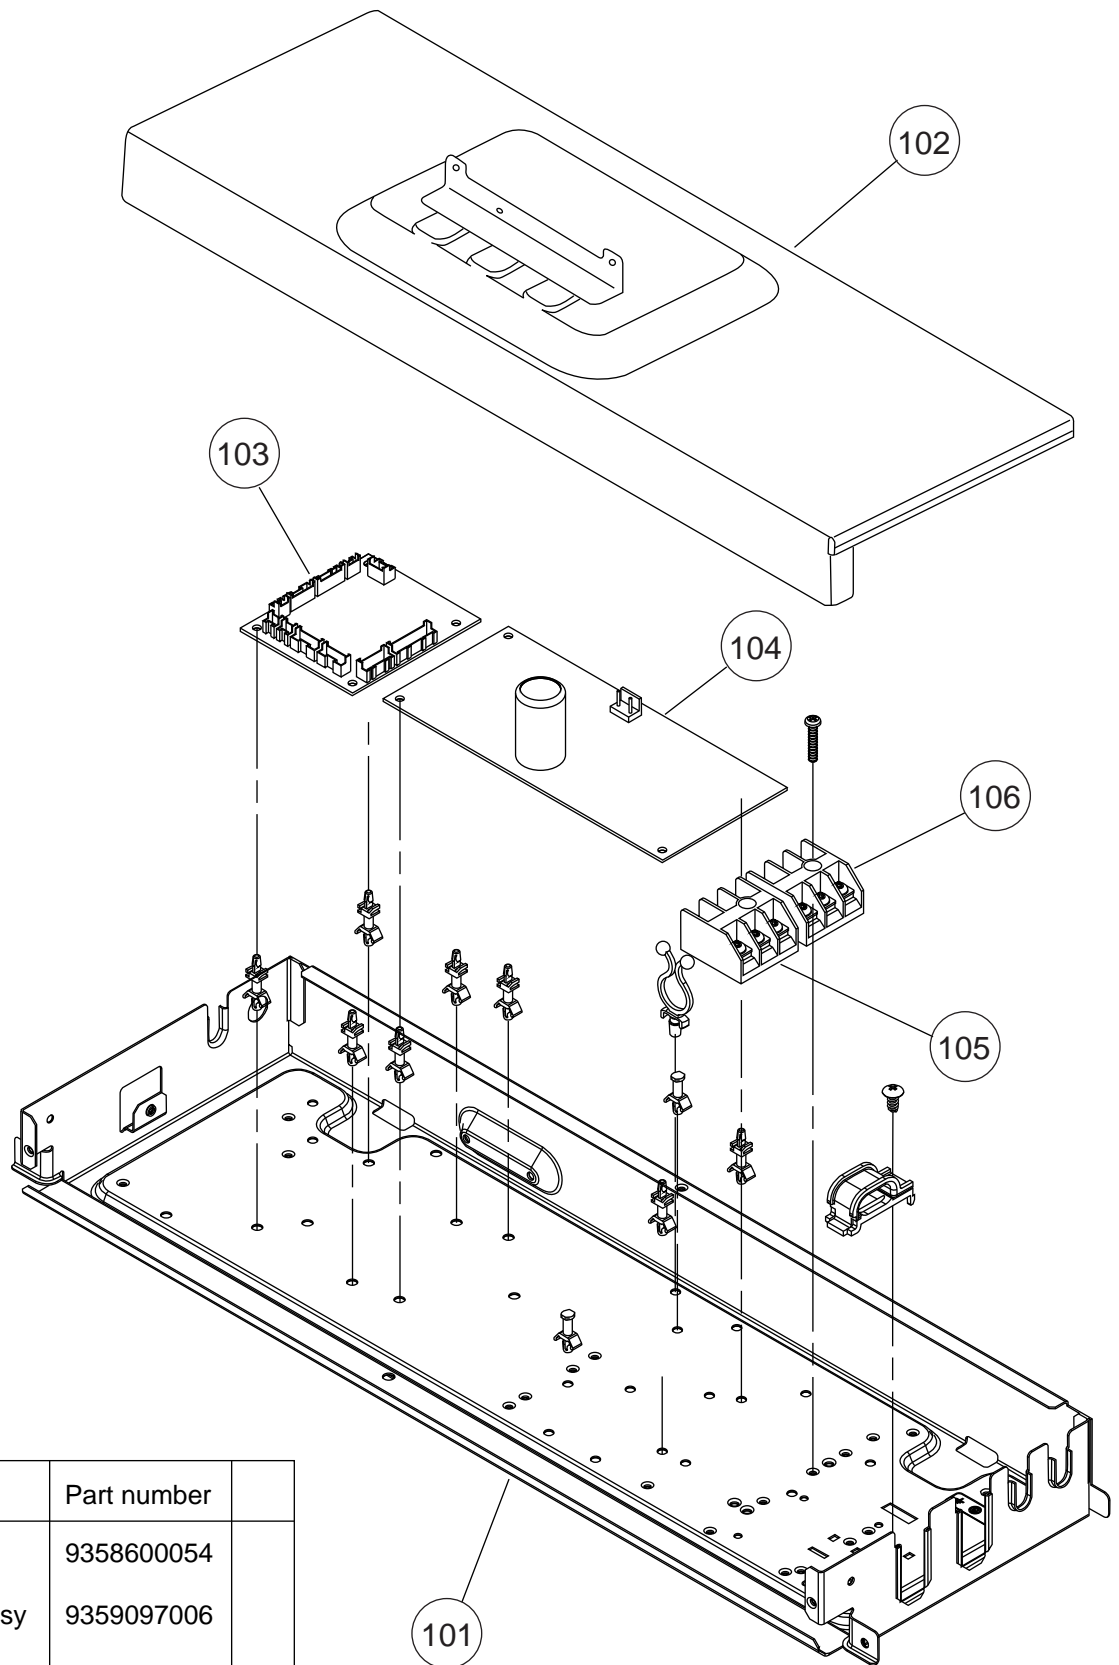

INDOOR UNIT
 FLOOR / CEILING
 ABYG14LVTA
 ABYG18LVTA
 ABYG18LVTB
 Base assy

Ref.	Description	Part number	
61	Base Assy	9359061014	
62	Cap	9358563007	
63	Base Bracket	9358586006	

Ref.	Description	Part number
71	Kit (Separate Wall A)	9372666012
72	Kit (Separate Wall B)	9373448013
73	Kit (Drain Pan Assy)	9372669013
74	Drain Cap	9358746004
75	Drain Hose Assy	9377785060
76	Kit (Insulation Flap Base)	9372672013
77	Kit (Dew Proof Plate)	9372673010
78	Catch	9359096009
79	Pipe Thermistor	9900022020

INDOOR UNIT
 FLOOR / CEILING
 ABYG14LVTA
 ABYG18LVTA
 ABYG18LVTB
 Drain pan assy
 Evaporator

Ref.	Description	Part number	
		ABYG14LVTA	ABYG18LVTA/B
81	Evaporator Assy	9362513029	9362513043
82	Bypass Pipe Assy	9373032014	9377819017
83	Distributor Assy	9380354017	9380354000
84	Coupling Pipe Assy	9380355014	9380355007

INDOOR UNIT
 FLOOR / CEILING
 ABYG14LVTA
 ABYG18LVTA
 ABYG18LVTB
 Fan motor

Ref.	Description	Part number
91	Sirocco Fan Assy	9385258006
92	Casing	9358543009
93	Casing Cover	9358544006
94	Fan Motor Assy	9603137014
95	Rubber	9385102002
96	Motor Fixing Table	9358591000
97	Protector	9359282006
98	Motor Fixture	9358594001

INDOOR UNIT
 FLOOR / CEILING
 ABYG14LVTA
 ABYG18LVTA
 ABYG18LVTB
 Control unit

Ref.	Description	Part number
101	Control Box	9358600054
102	Control Box Cover Assy	9359097006
103	Main PCB (14)	9709245354
103	Main PCB (18LVTA)	9707393859
103	Main PCB (18LVTB)	9709245361
104	Power Supply PCB	9707398274
105	Terminal 3P	9306489045
106	Terminal 3P	9703345012
--	Room Thermistor Assy	9703299087