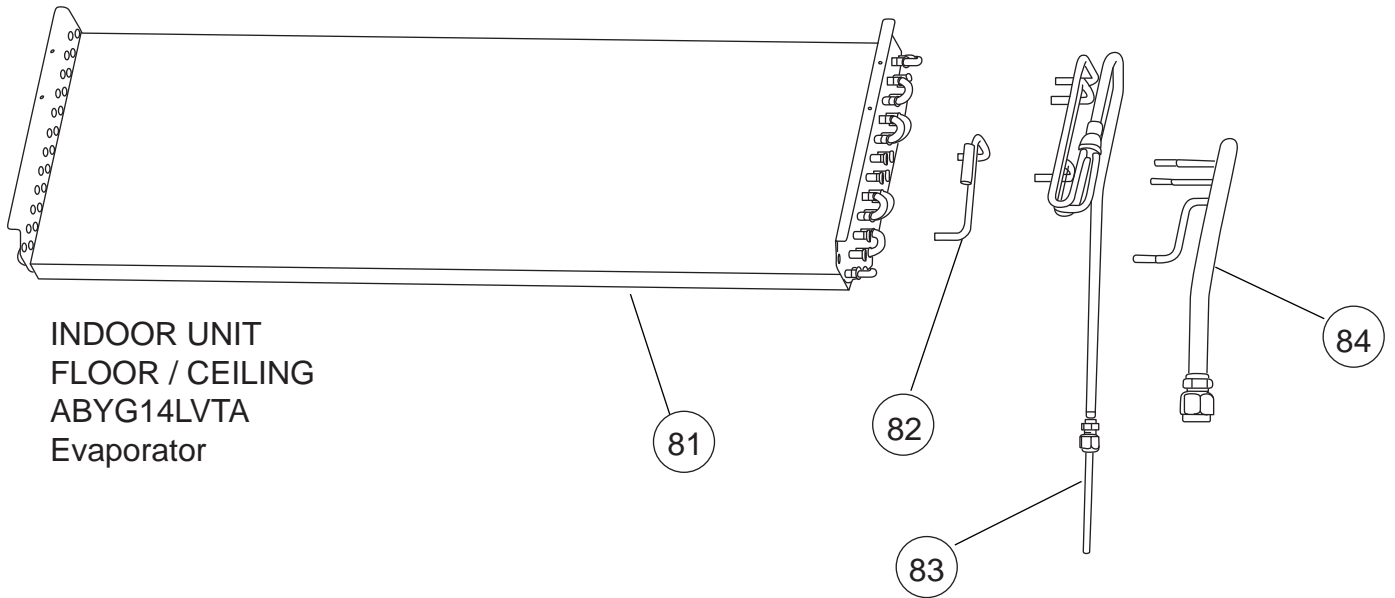

Ref.	Description	Part number	
		ABYG14LVTA	ABYG18LVTA/B
81	Evaporator Assy	9362513029	9362513043
82	Bypass Pipe Assy	9373032014	9377819017
83	Distributor Assy	9380354017	9380354000
84	Coupling Pipe Assy	9380355014	9380355007