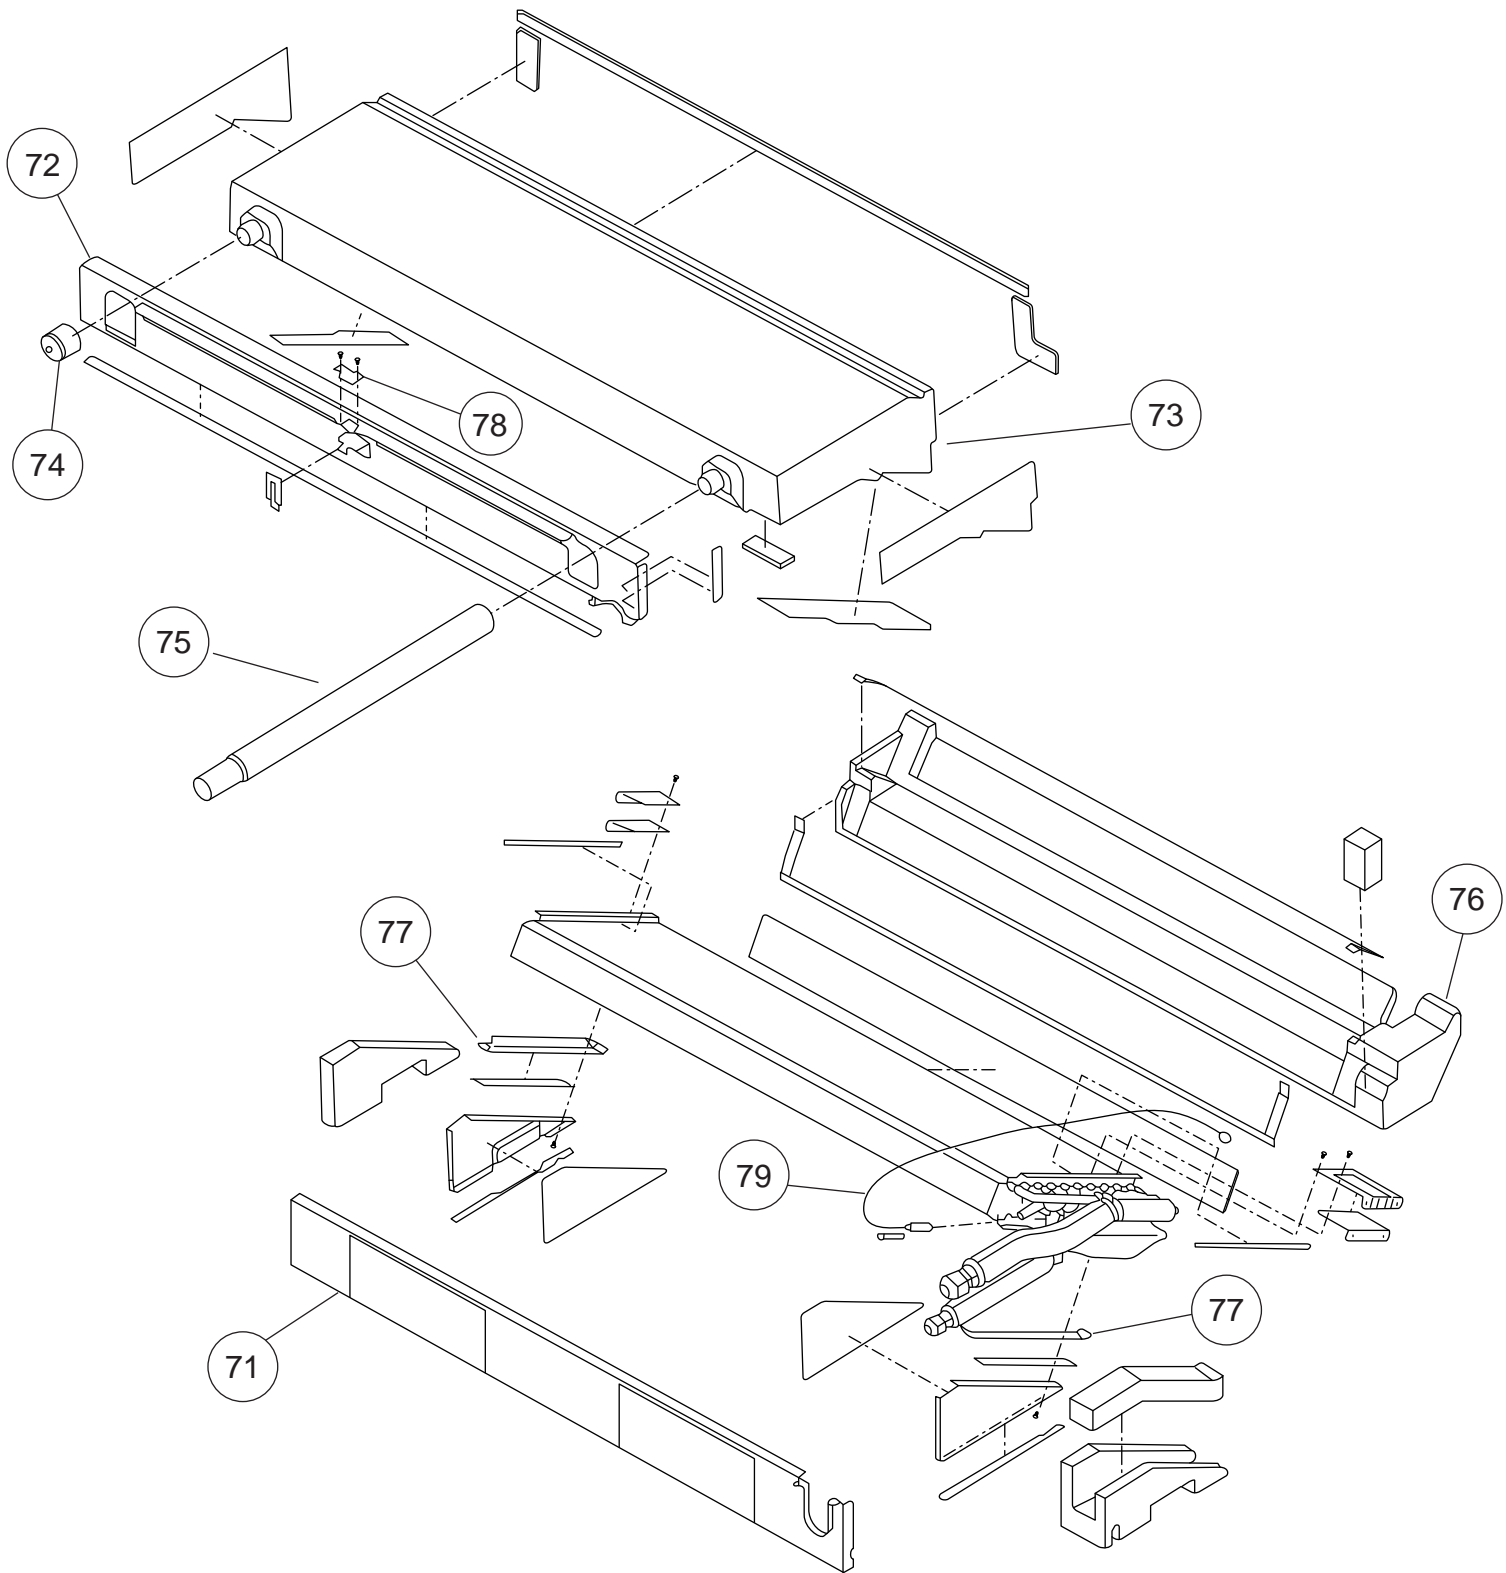

Ref.	Description	Part number
71	Kit (Separate Wall A)	9372666012
72	Kit (Separate Wall B)	9373448013
73	Kit (Drain Pan Assy)	9372669013
74	Drain Cap	9358746004
75	Drain Hose Assy	9377785060
76	Kit (Insulation Flap Base)	9372672013
77	Kit (Dew Proof Plate)	9372673010
78	Catch	9359096009
79	Pipe Thermistor	9900022020

INDOOR UNIT
FLOOR / CEILING
ABYG14LVTA
ABYG18LVTA
ABYG18LVTB
Drain pan assy
Evaporator