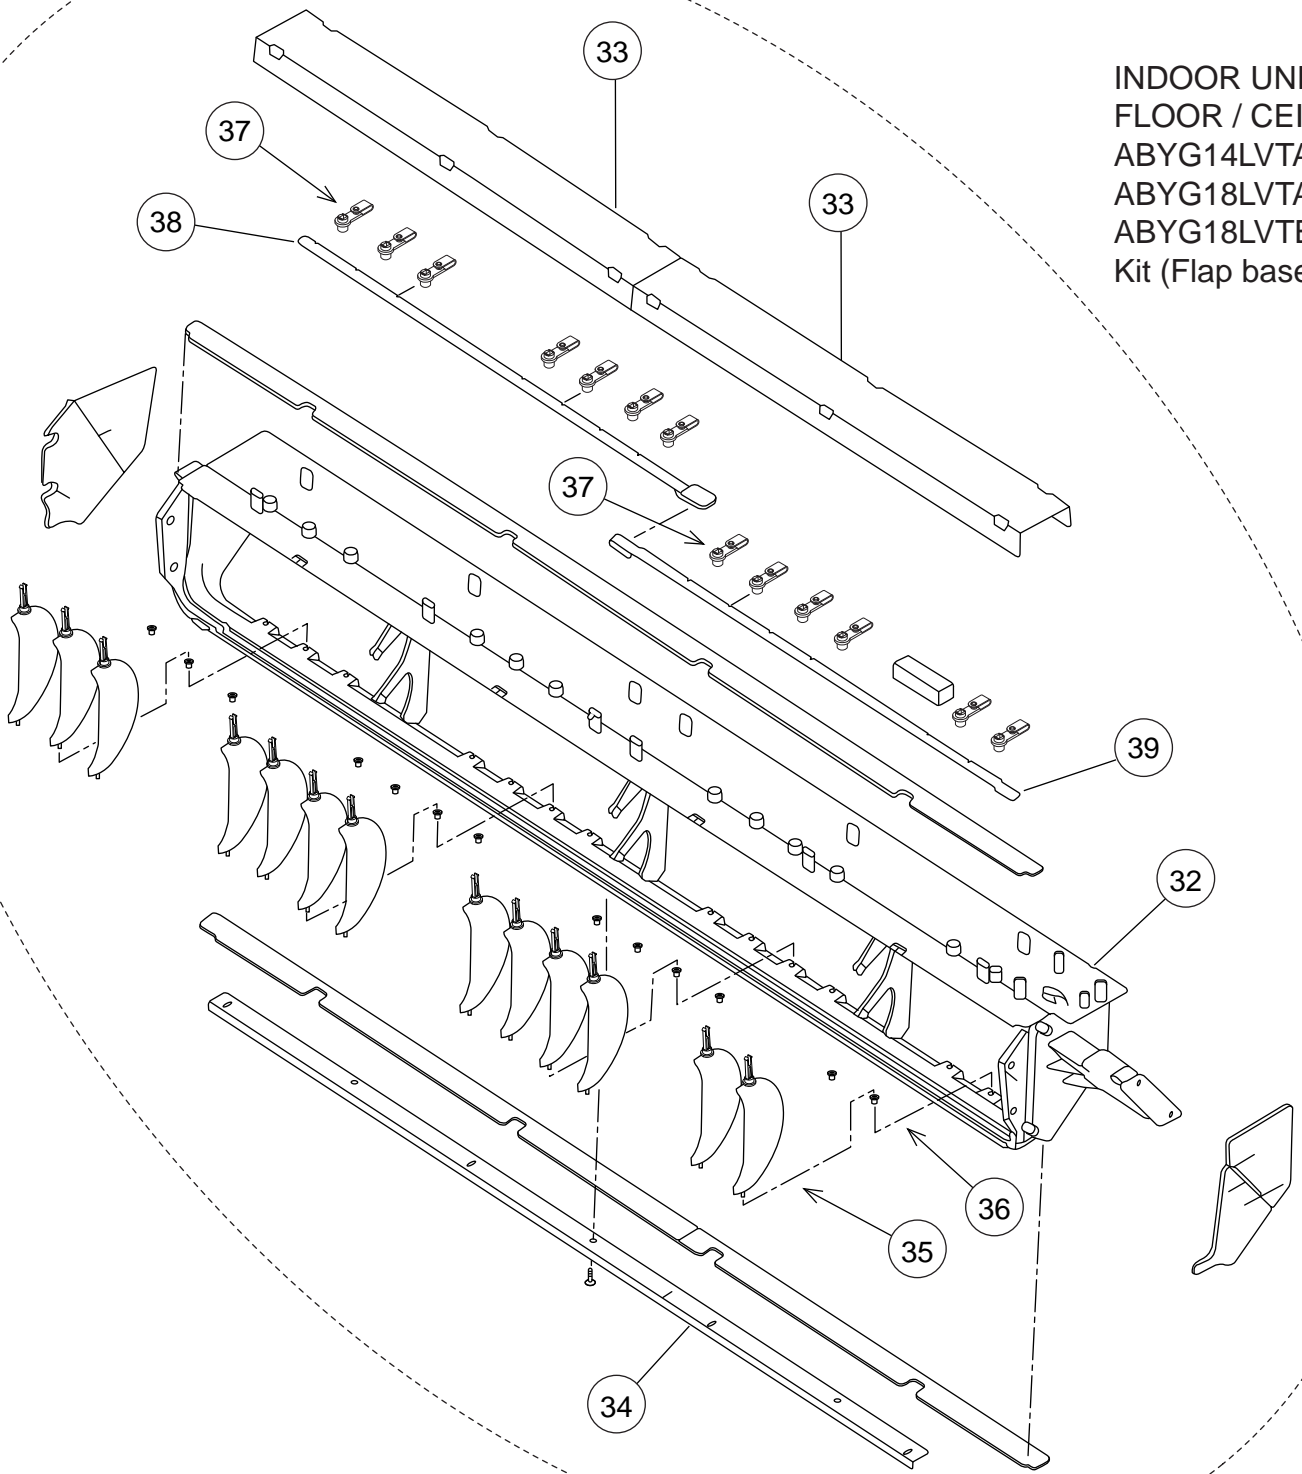

INDOOR UNIT
 FLOOR CEILING
 ABYG14LVTA
 ABYG18LVTA
 ABYG18LVTB

Ref.	Description	Part number
1	Remote	9379219037
2	Remote Holder	9305642045
3	Top Cover	9358534021
4	Arm	9358565001
5	Hanger Bracket L	9358596005
6	Hanger Bracket R	9358595008
7	Cosmetic Panel R	9358535028
8	Cosmetic Panel L	9358536025

INDOOR UNIT
 FLOOR / CEILING
 ABYG14LVTA
 ABYG18LVTA
 ABYG18LVTB
 Panel assy

Ref.	Description	Part number	
11	Panel	9358531259	
12	Side Cover R Assy	9359069102	
13	Indicator PCB Assy	9705798090	
14	Insulation (Panel) A	9358574003	
15	Insulation (Panel) B	9358914007	
--	Panel Assy (with side cover R)	9359076322	

INDOOR UNIT
 FLOOR / CEILING
 ABYG14LVTA
 ABYG18LVTA
 ABYG18LVTB
 Grille

Ref.	Description	Part number	
21	Air Filter	9358567029	
22	Grill F	9358532027	
23	Arm Bracket	9359281009	
24	Grille Support	9358602003	
25	Filter Bracket	9358607008	

INDOOR UNIT
 FLOOR / CEILING
 ABYG14LVTA
 ABYG18LVTA
 ABYG18LVTB
 Kit (Flap base)

Ref.	Description	Part number
31	Kit (Flap Base)	9372670040
32	Flap Base	9358537022
33	Protect Cover	9358564011
34	Support Stay	9358599006
35	Louver	9358561027
36	Bushing B	9358554005
37	Louver Stopper	9358555002
38	Louver Rod	9358559017
39	Motor Rod	9358560013