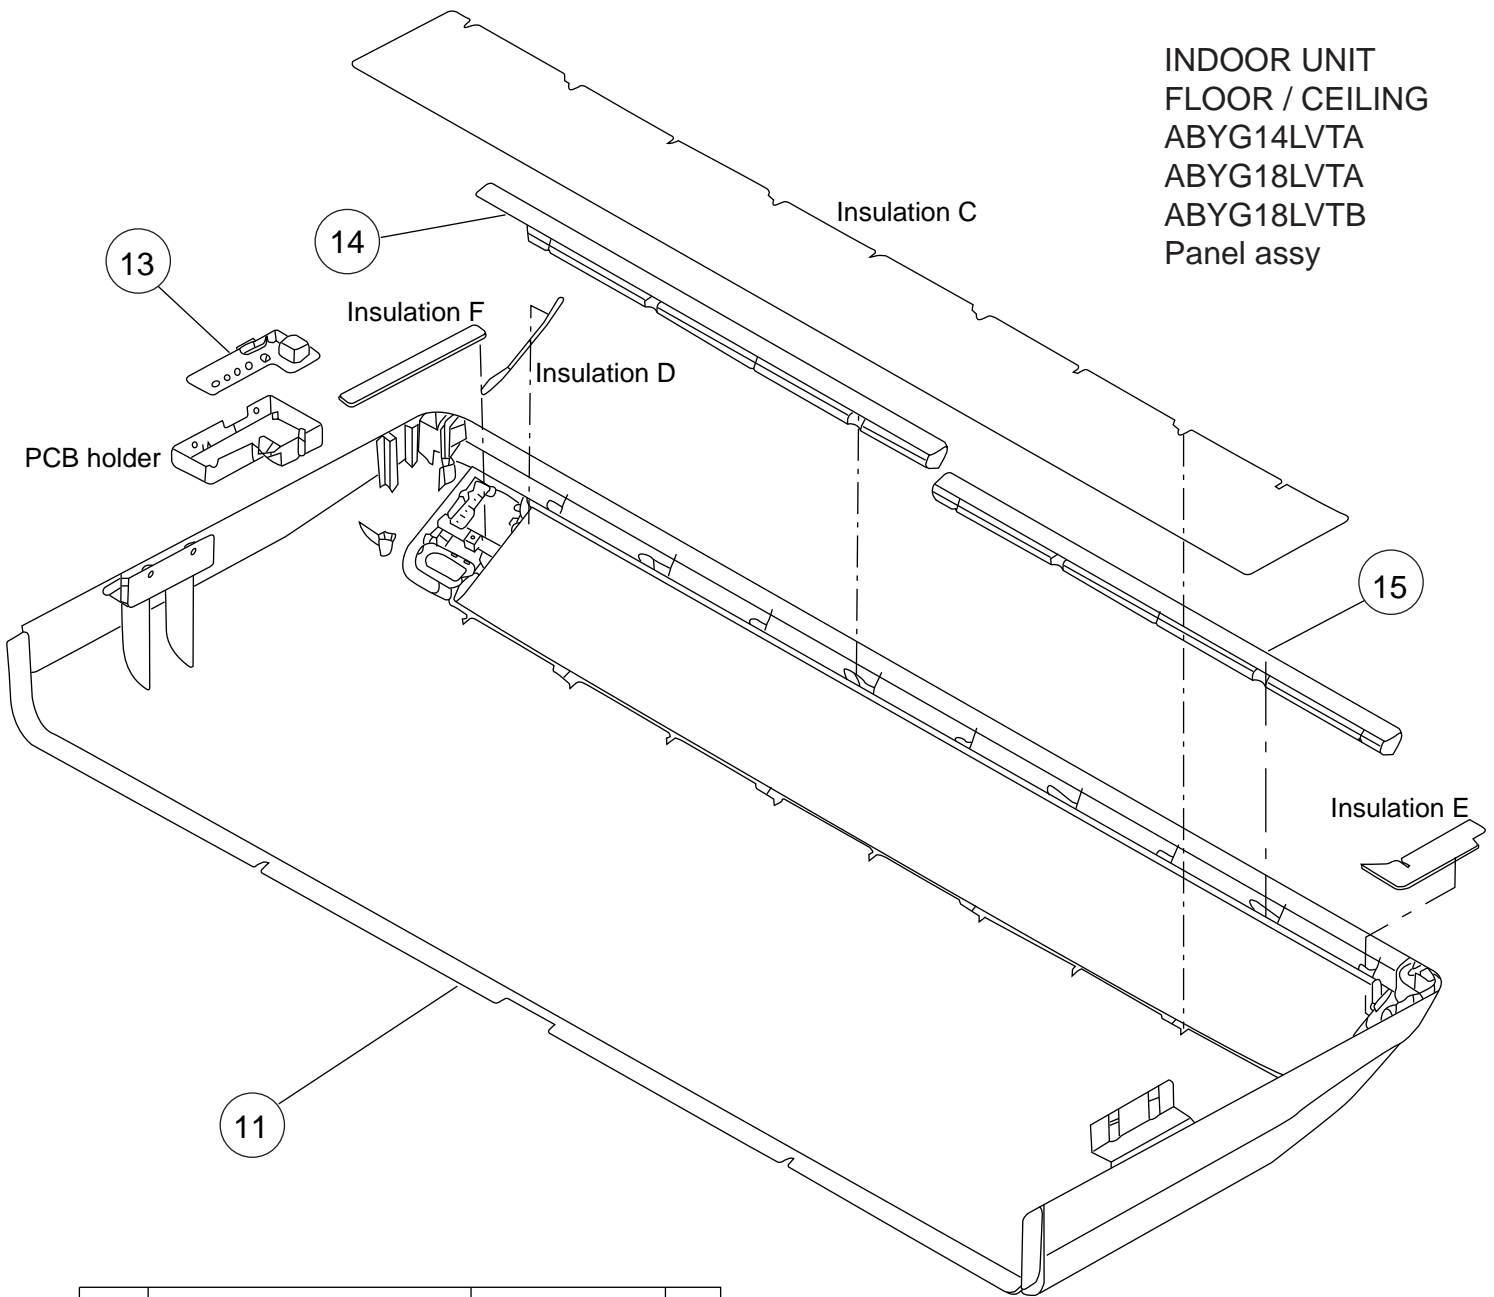

INDOOR UNIT
 FLOOR CEILING
 ABYG14LVTA
 ABYG18LVTA
 ABYG18LVTB

Ref.	Description	Part number
1	Remote	9379219037
2	Remote Holder	9305642045
3	Top Cover	9358534021
4	Arm	9358565001
5	Hanger Bracket L	9358596005
6	Hanger Bracket R	9358595008
7	Cosmetic Panel R	9358535028
8	Cosmetic Panel L	9358536025

INDOOR UNIT
 FLOOR / CEILING
 ABYG14LVTA
 ABYG18LVTA
 ABYG18LVTB
 Panel assy

Ref.	Description	Part number	
11	Panel	9358531259	
12	Side Cover R Assy	9359069102	
13	Indicator PCB Assy	9705798090	
14	Insulation (Panel) A	9358574003	
15	Insulation (Panel) B	9358914007	
--	Panel Assy (with side cover R)	9359076322	

INDOOR UNIT
 FLOOR / CEILING
 ABYG14LVTA
 ABYG18LVTA
 ABYG18LVTB
 Grille

Ref.	Description	Part number	
21	Air Filter	9358567029	
22	Grill F	9358532027	
23	Arm Bracket	9359281009	
24	Grille Support	9358602003	
25	Filter Bracket	9358607008	