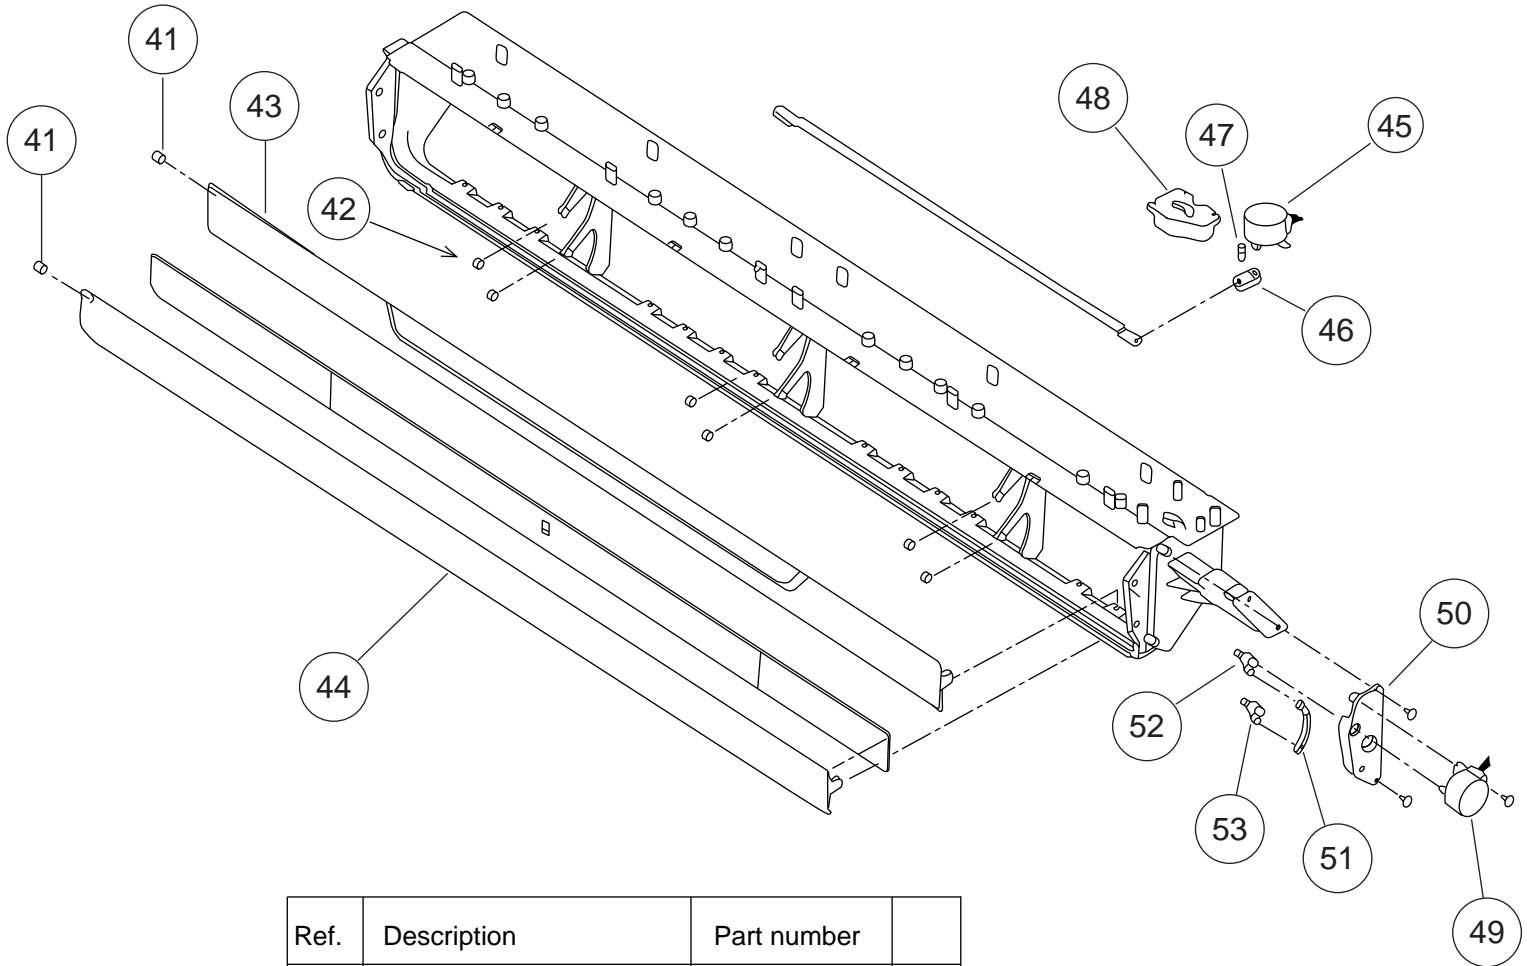

INDOOR UNIT
FLOOR / CEILING
ABYG14LVTA
ABYG18LVTA
ABYG18LVTB
Flap base sub assy

Ref.	Description	Part number	
41	Bushing	9357942001	
42	Bushing C	9358553008	
43	Flap (Upper) F	9358538029	
44	Kit (Flap Lower)	9372671023	
45	Step Motor H	9900297015	
46	Louver Link	9358556009	
47	Louver Shaft	9358557006	
48	Louver Link Cover	9358558010	
49	Step Motor-V	9900362010	
50	Motor Base	9358562017	
51	Motor Rod-A (Step V)	9358550007	
52	Flap Link-Upper (Step V)	9358551004	
53	Flap Link-Lower (Step V)	9358552001