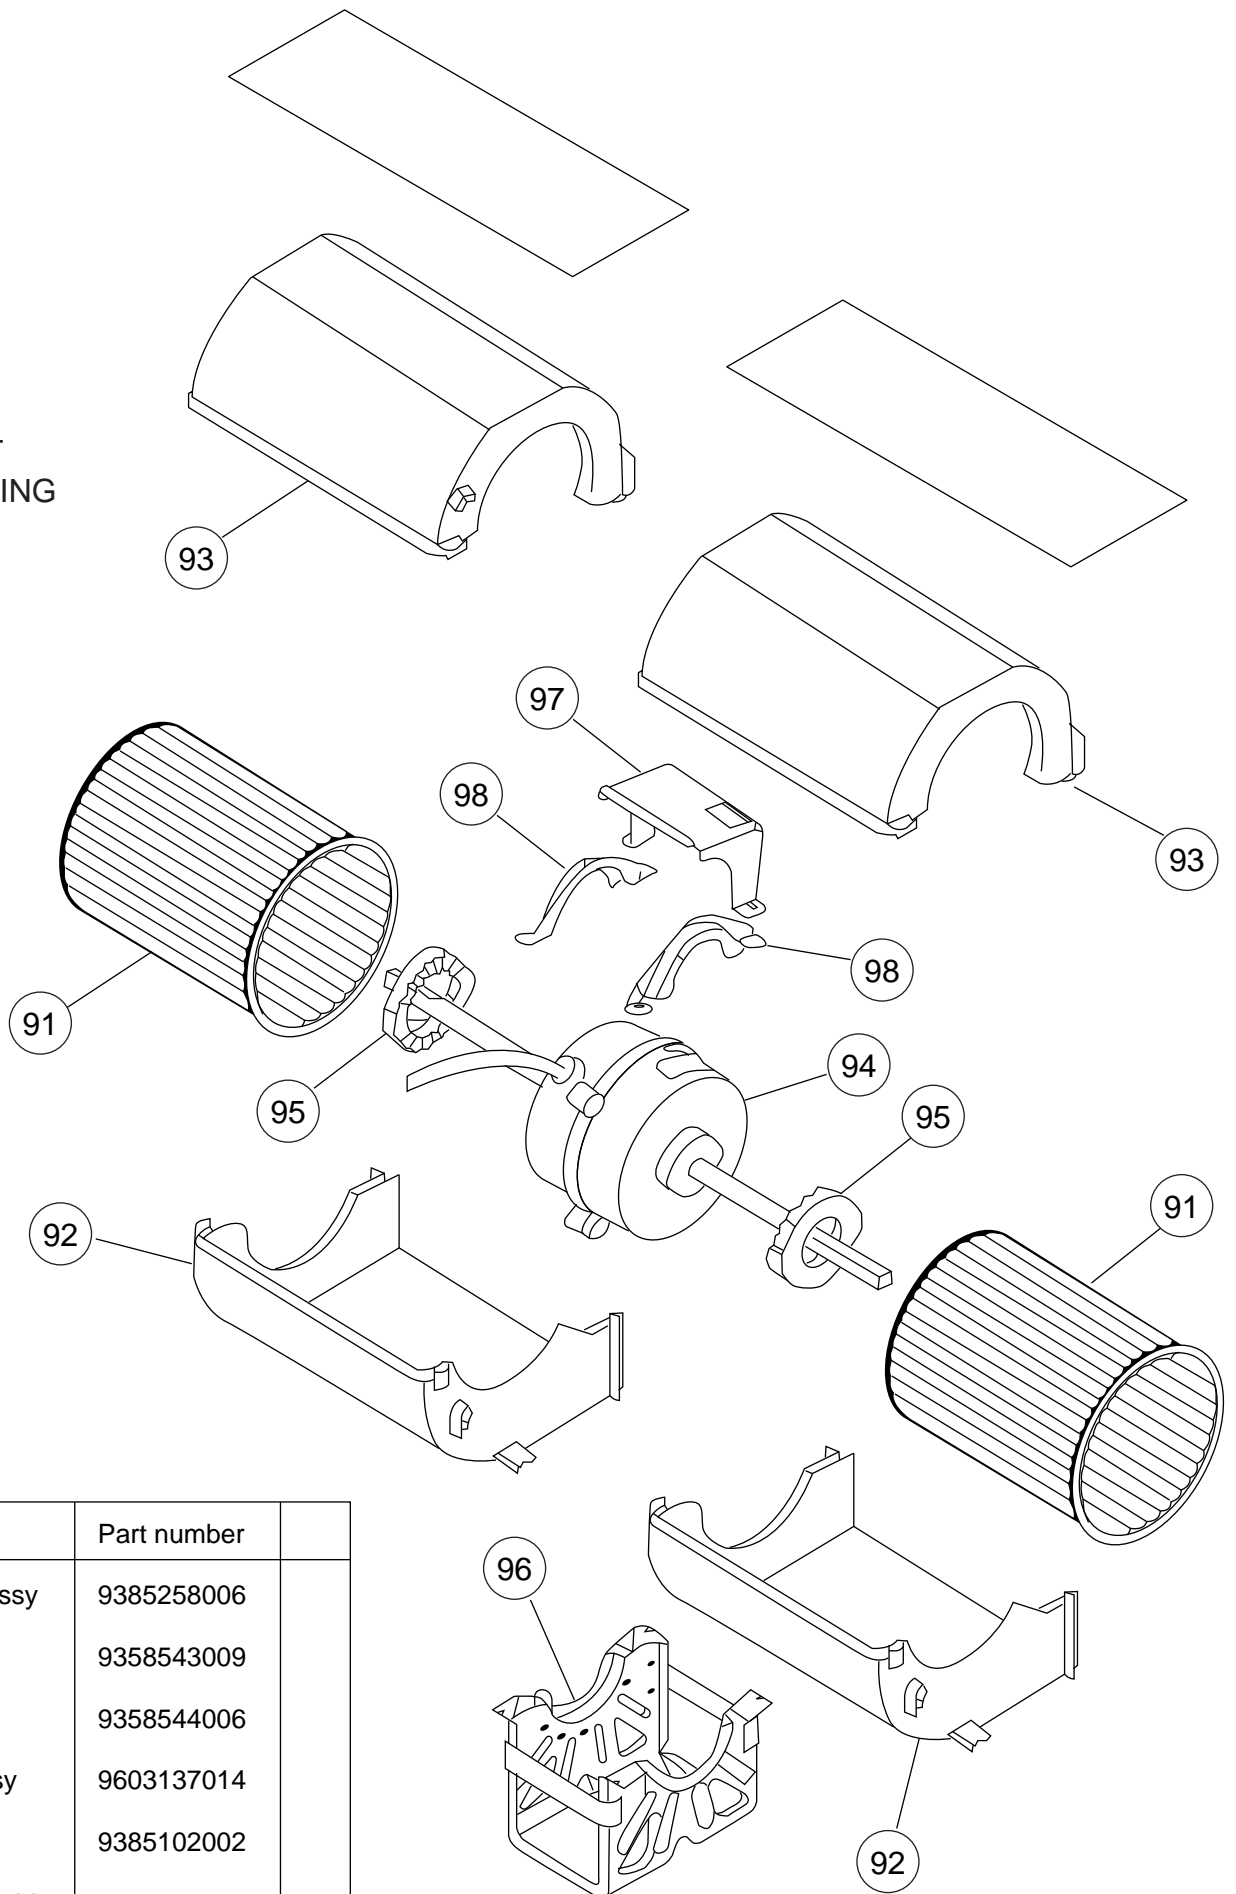

INDOOR UNIT
FLOOR / CEILING
ABYG14LVTA
ABYG18LVTA
ABYG18LVTB
Fan motor

Ref.	Description	Part number
91	Sirocco Fan Assy	9385258006
92	Casing	9358543009
93	Casing Cover	9358544006
94	Fan Motor Assy	9603137014
95	Rubber	9385102002
96	Motor Fixing Table	9358591000
97	Protector	9359282006
98	Motor Fixture	9358594001