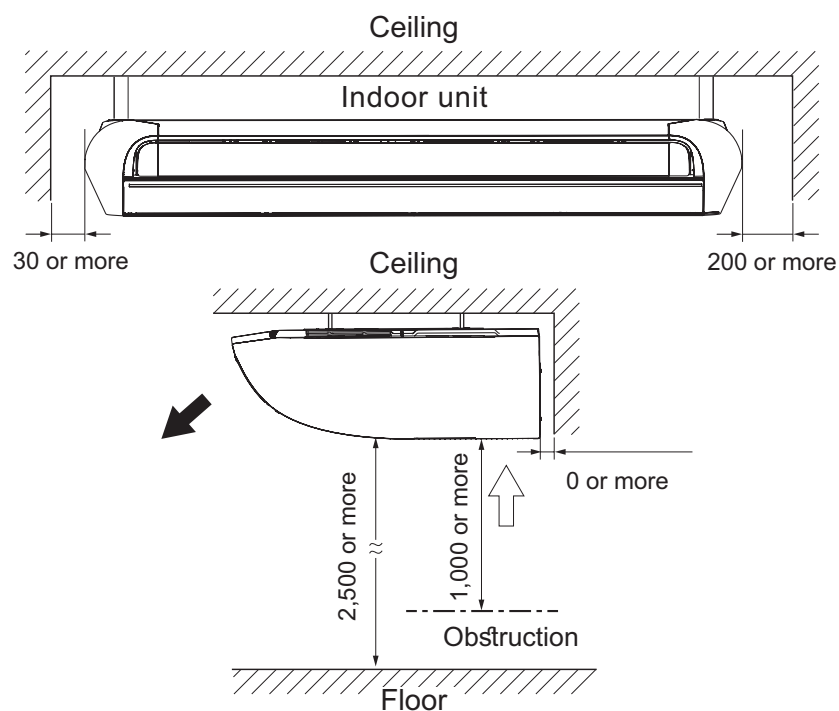

2. Dimensions

2-1. Models: ABYG18KRTA and ABYG22KRTA

Unit: mm

2-4. Installation space requirement

Unit: mm

Required ceiling height varies according to the ceiling mode setting of function setting No. 20.

Ceiling height (m)		
Ceiling mode	Standard	High ceiling
18, 22, 24, and 30 models	2.7	3.5
36 and 45 models	3.5	4.3