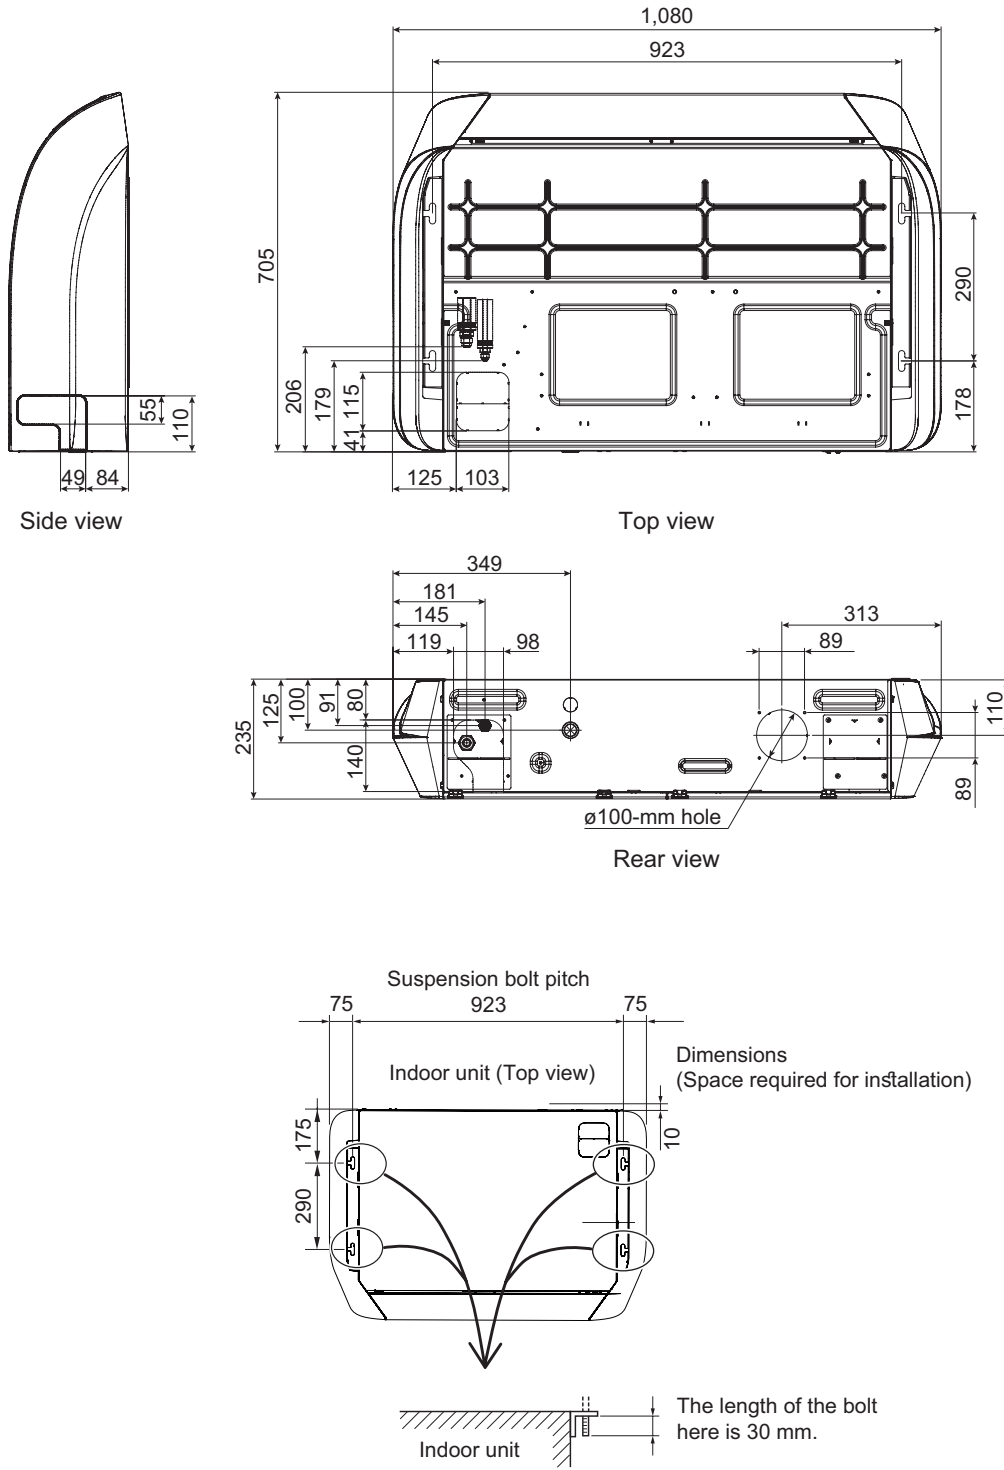

2. Dimensions

2-1. Models: ABYG18KRTA and ABYG22KRTA

Unit: mm

2-4. Installation space requirement

Unit: mm

Required ceiling height varies according to the ceiling mode setting of function setting No. 20.

Ceiling height (m)		
Ceiling mode	Standard	High ceiling
18, 22, 24, and 30 models	2.7	3.5
36 and 45 models	3.5	4.3