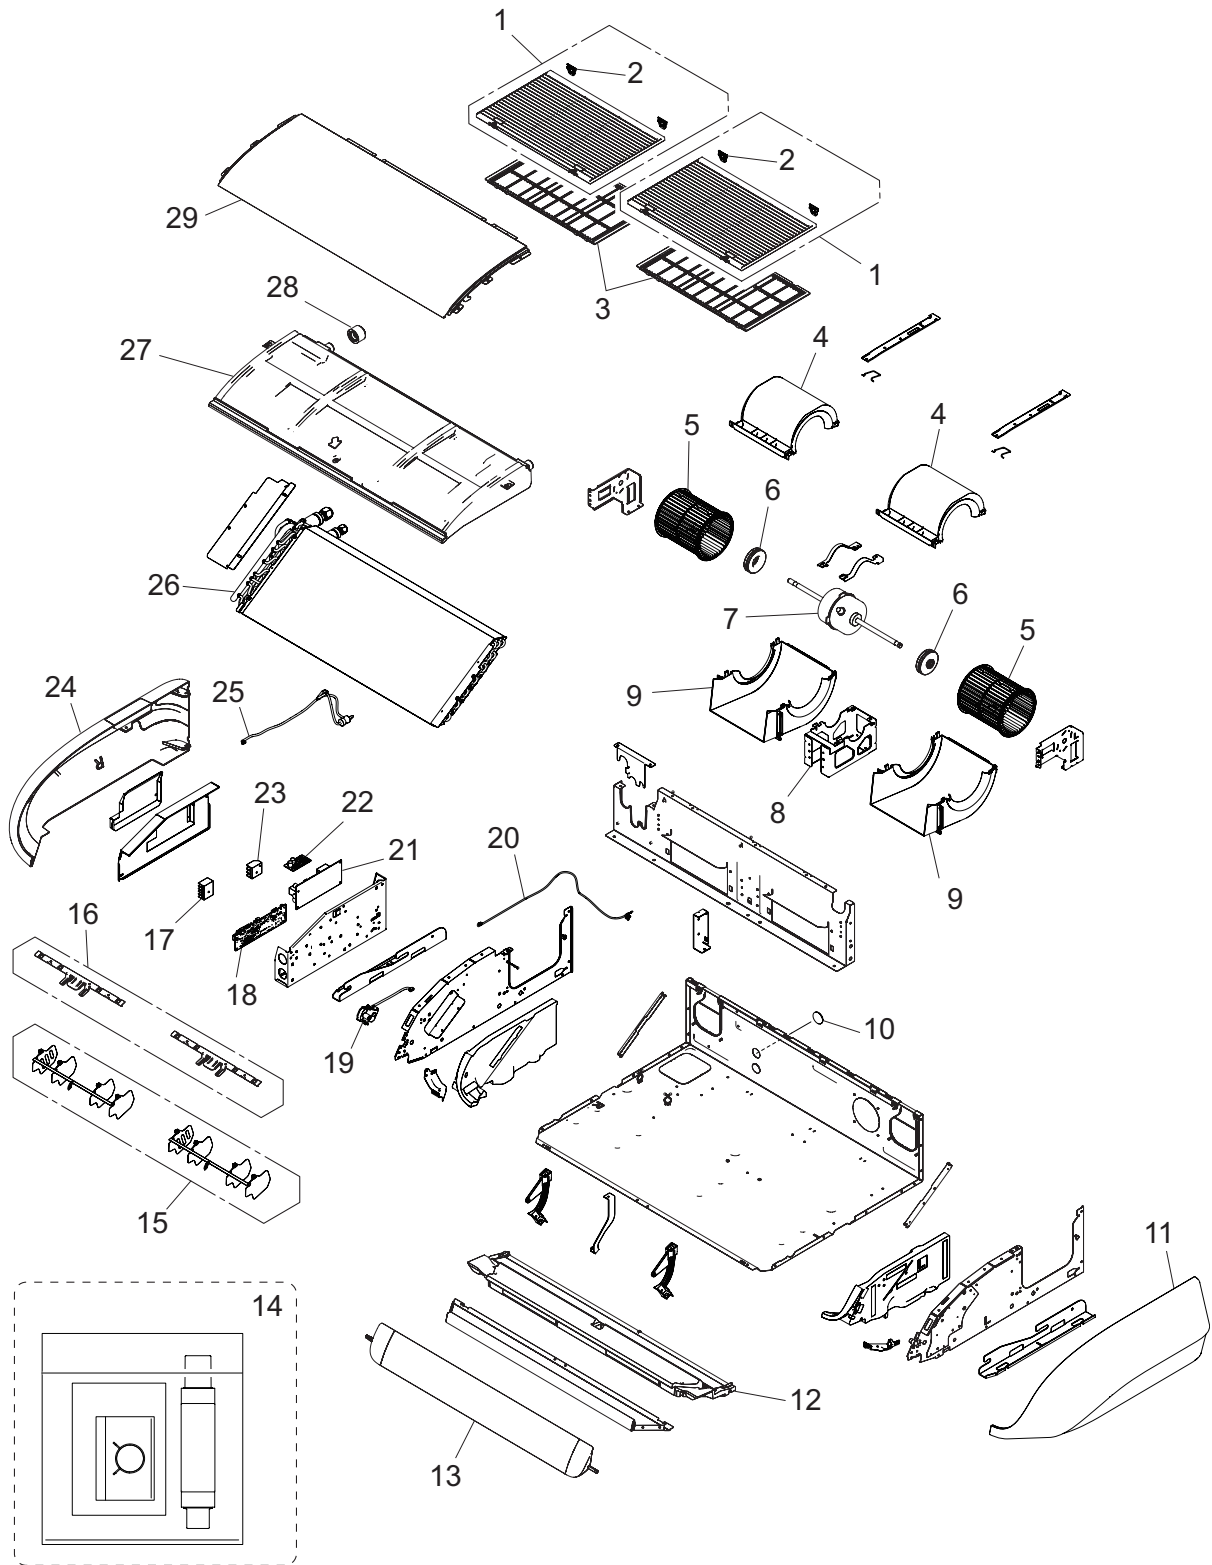

## 2. Indoor unit parts list

### 2-1. Models: ABYG18KRTA and ABYG22KRTA

#### ■ Chassis

TECHNICAL DATA  
AND PARTS LIST

TECHNICAL DATA  
AND PARTS LIST

Item no.	Part no.	Part name	Service part
1	9384321015	Intake grille B sub assy	◆
2	9383344008	Grille hinge (2 pcs.)	◆
3	9383342011	Air filter B	◆
4	9384307002	Casing U assy	◆
5	9384110015	Sirocco fan assy	◆
6	9383443008	Rubber (Vibration proof)	◆
7	9603817008	Brushless DC motor	◆
8	9384236005	Motor mount assy	◆
9	9384311009	Casing B assy	◆
10	9352173011	Cap (Power)	◆
11	9383406003	Side panel L	◆
12	9384308023	Top panel cover assy (2-fan)	◆
13	9384144027	Flap assy (2-fan)	◆
14	9384324009	Hose sub assy	◆
15	9383384004	L and R louver	◆
16	9383385001	Base (Louver)	◆
17	9900896027	Terminal (5P)	◆
18	9710995972	Main PCB (for 18 model)	◆
	9710995989	Main PCB (for 22 model)	◆
19	9384312006	Box (Gear) sub assy	◆
20	9900960049	Thermistor (Room)	◆
21	9710661006	Power supply PCB	◆
22	9710019005	2-way remote PCB	◆
23	9306489045	Terminal (3P)	◆
24	9384320001	Side panel R sub assy	◆
25	9900892029	Thermistor (Pipe)	◆
26	9384287021	Evaporator total assy	◆
27	9384364029	Drain pan total assy (2-fan)	◆
28	9358746004	Drain cap	◆
29	9384241023	Front panel (2-fan) assy	◆