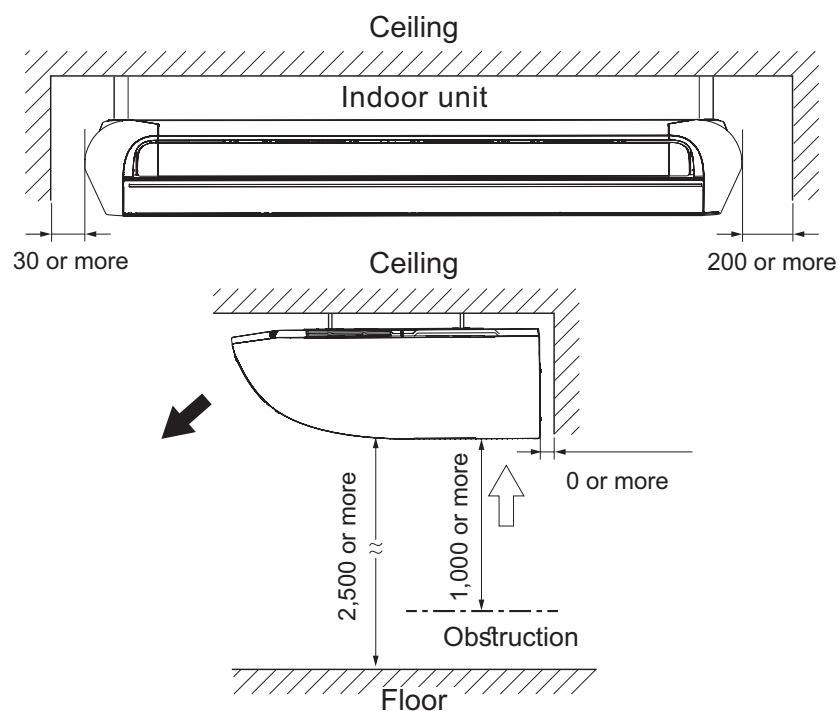

2-2. Models: ABYG24KRTA and ABYG30KRTA

Unit: mm

Side view

Top view

Rear view

2-4. Installation space requirement

Unit: mm

Required ceiling height varies according to the ceiling mode setting of function setting No. 20.

Ceiling height (m)		
Ceiling mode	Standard	High ceiling
18, 22, 24, and 30 models	2.7	3.5
36 and 45 models	3.5	4.3