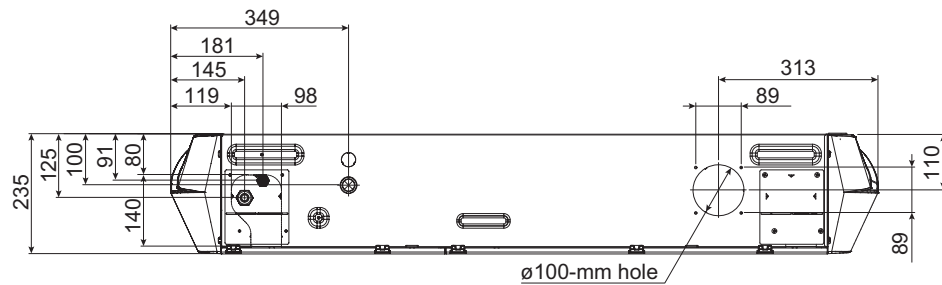

2-2. Models: ABYG24KRTA and ABYG30KRTA

Unit: mm

Side view

Top view

Rear view

2-4. Installation space requirement

Unit: mm

Required ceiling height varies according to the ceiling mode setting of function setting No. 20.

Ceiling height (m)		
Ceiling mode	Standard	High ceiling
18, 22, 24, and 30 models	2.7	3.5
36 and 45 models	3.5	4.3