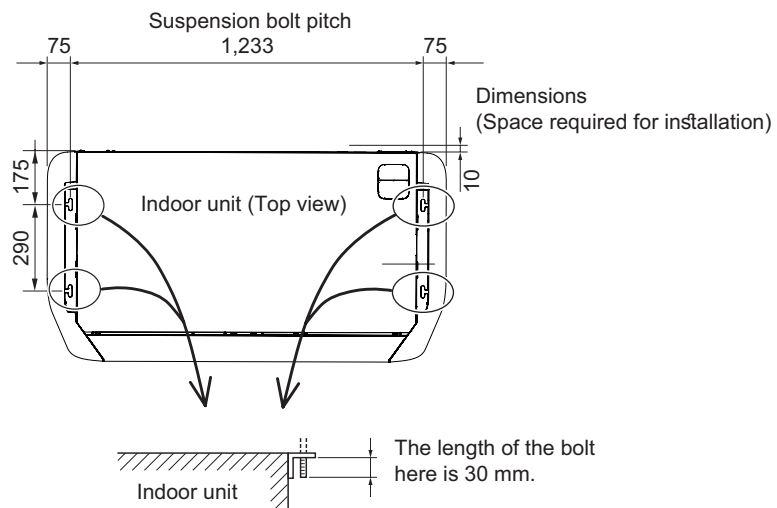

2-2. Models: ABYG24KRTA and ABYG30KRTA

Unit: mm

Side view

Top view

Rear view

2-4. Installation space requirement

Unit: mm

Required ceiling height varies according to the ceiling mode setting of function setting No. 20.

Ceiling height (m)		
Ceiling mode	Standard	High ceiling
18, 22, 24, and 30 models	2.7	3.5
36 and 45 models	3.5	4.3