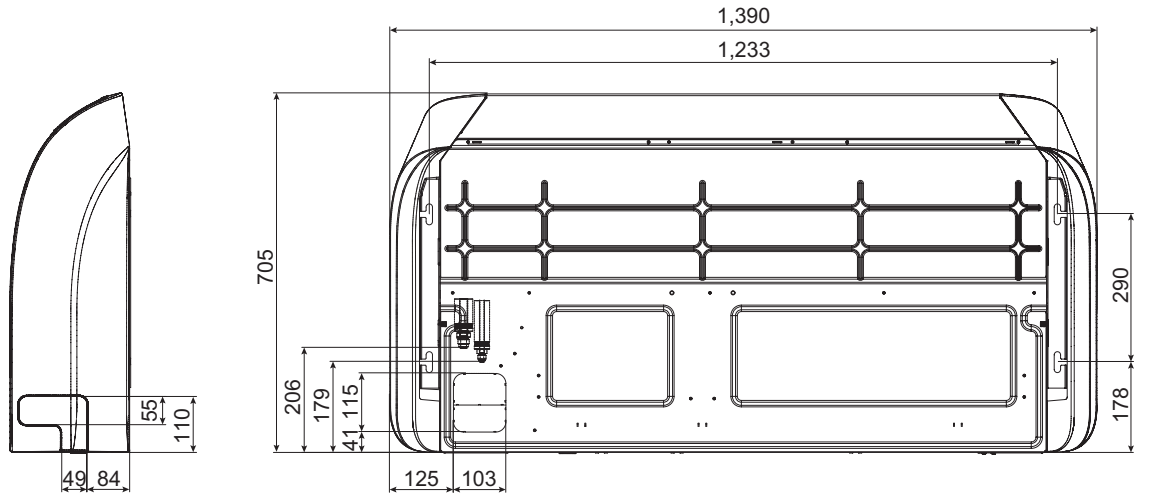

2-2. Models: ABYG24KRTA and ABYG30KRTA

Unit: mm

Side view

Top view

Rear view

2-4. Installation space requirement

Unit: mm

Required ceiling height varies according to the ceiling mode setting of function setting No. 20.

Ceiling height (m)		
Ceiling mode	Standard	High ceiling
18, 22, 24, and 30 models	2.7	3.5
36 and 45 models	3.5	4.3