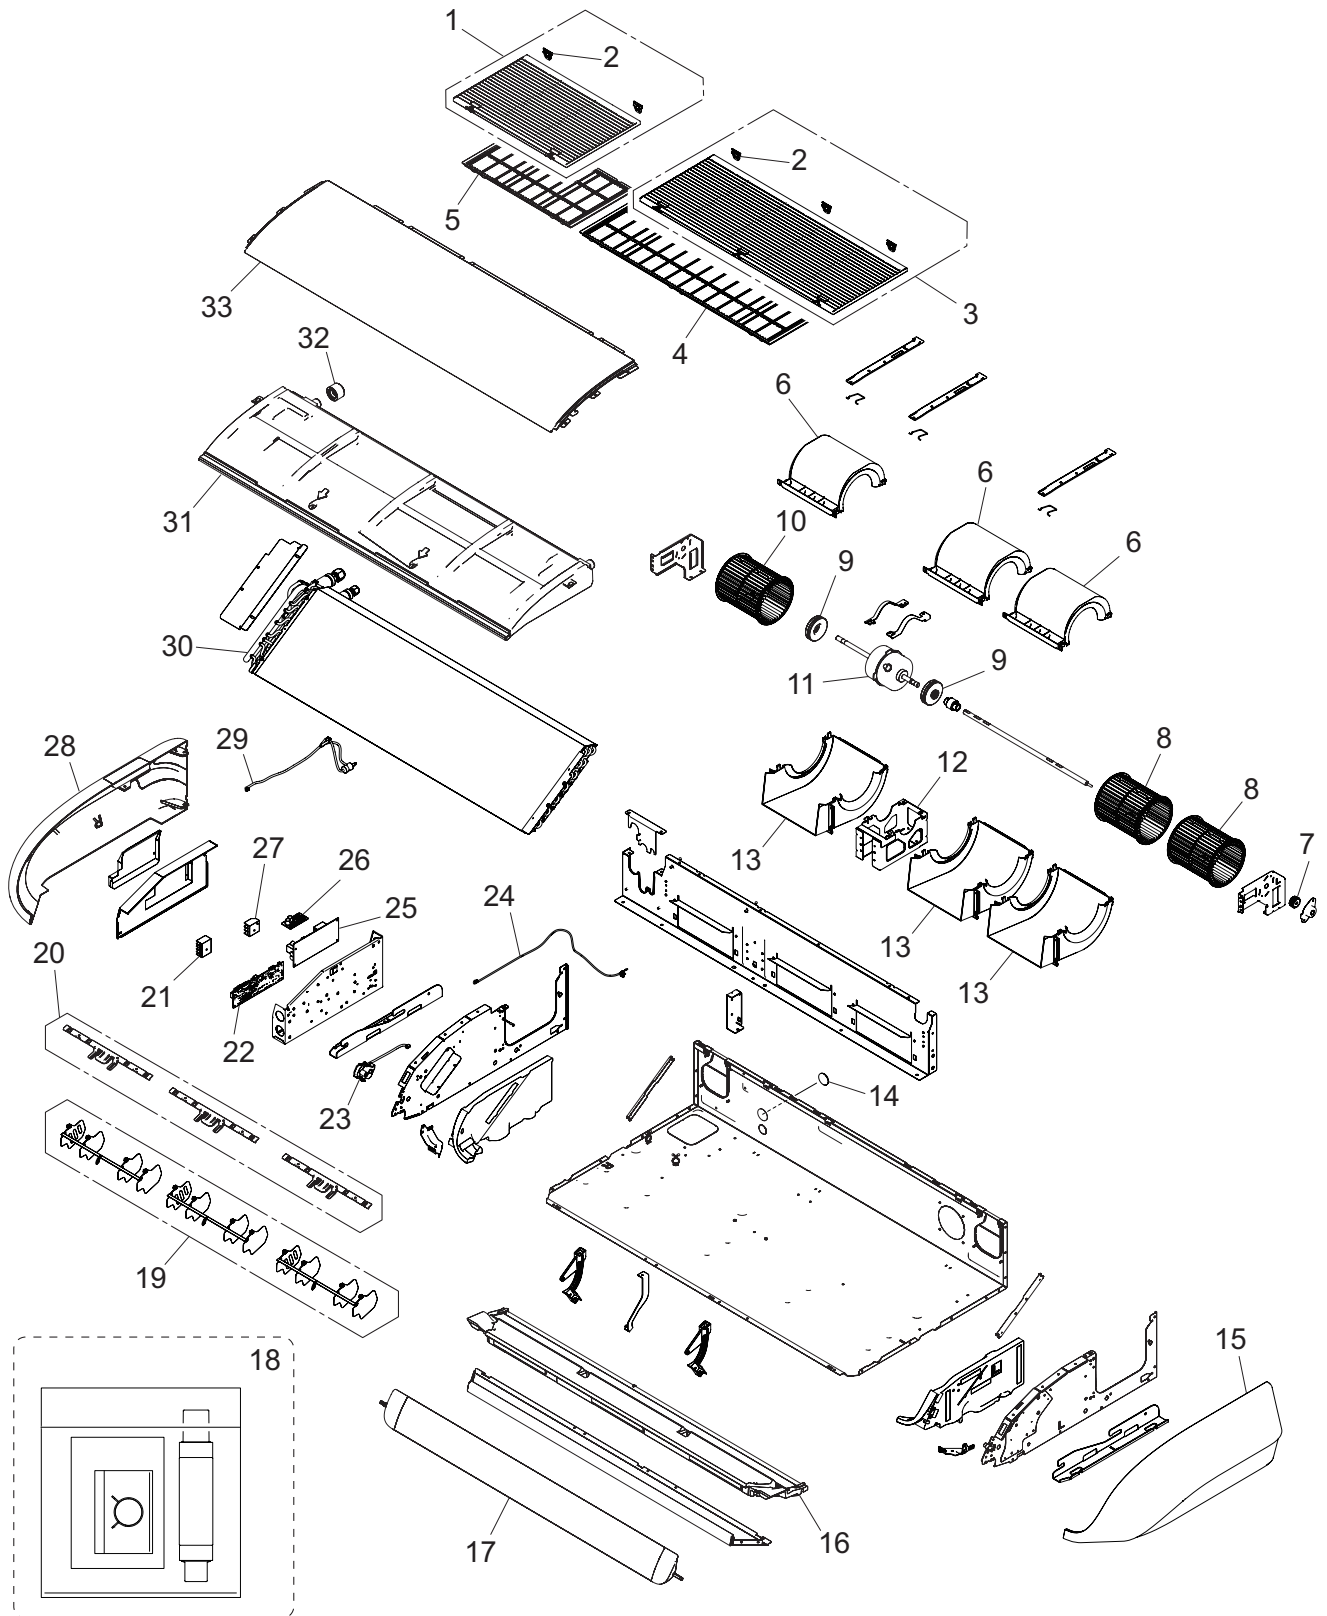

2-2. Models: ABYG24KRTA and ABYG30KRTA

■ Chassis

TECHNICAL DATA
AND PARTS LIST

TECHNICAL DATA
AND PARTS LIST

Item no.	Part no.	Part name	Service part
1	9384321015	Intake grille B sub assy	◆
2	9383344008	Grille hinge	◆
3	9384321008	Intake grille A sub assy	◆
4	9383342004	Air filter A	◆
5	9383342011	Air filter B	◆
6	9384307002	Casing U assy	◆
7	9357921006	Bearing B assy	◆
8	9384110008	Sirocco fan assy	◆
9	9383443008	Rubber (Vibration proof)	◆
10	9384110015	Sirocco fan assy	◆
11	9603816001	Brushless DC motor	◆
12	9384236005	Motor mount assy	◆
13	9384311009	Casing B assy	◆
14	9352173011	Cap (Power)	◆
15	9383406003	Side panel L	◆
16	9384308016	Top panel cover assy (3-fan)	◆
17	9384144010	Flap assy (3-fan)	◆
18	9384324009	Hose sub assy	◆
19	9383384004	L and R louver	◆
20	9383385001	Base (Louver)	◆
21	9900896027	Terminal (5P)	◆
22	9710995996	Main PCB (for 24 model)	◆
	9711524003	Main PCB (for 30 model)	◆
23	9384312006	Box (Gear) sub assy	◆
24	9900960049	Thermistor (Room)	◆
25	9710661006	Power supply PCB	◆
26	9710019005	2-way remote PCB	◆
27	9306489045	Terminal (3P)	◆
28	9384320001	Side panel R sub assy	◆
29	9900892029	Thermistor (Pipe)	◆
30	9384287014	Evaporator total assy (for 24 model)	◆
	9384287038	Evaporator total assy (for 30 model)	◆
31	9384364012	Drain pan total assy (3-fan)	◆
32	9358746004	Drain cap	◆
33	9384241016	Front panel (3-fan) assy	◆