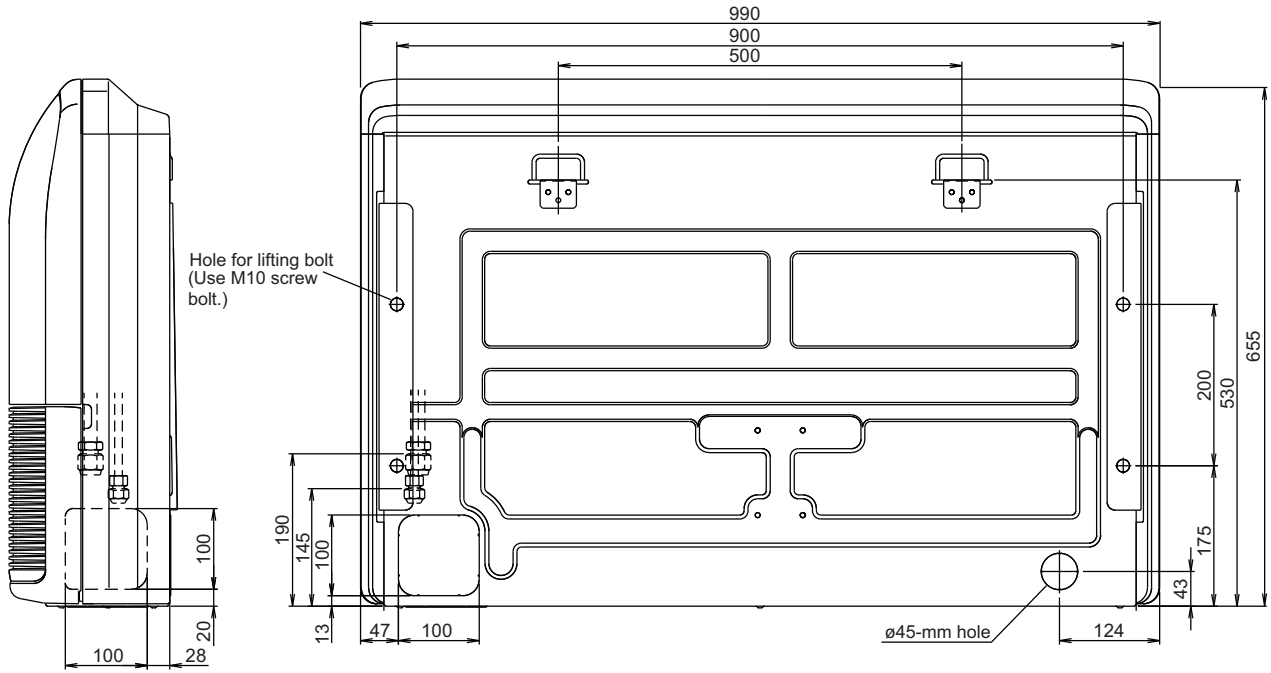

## 2. Dimensions

### 2-1. Models: ABYG18LVTB and ABYG24LVTA

Unit: mm

Side view

Rear view

Bottom view

## ■ Installation space

Unit: mm