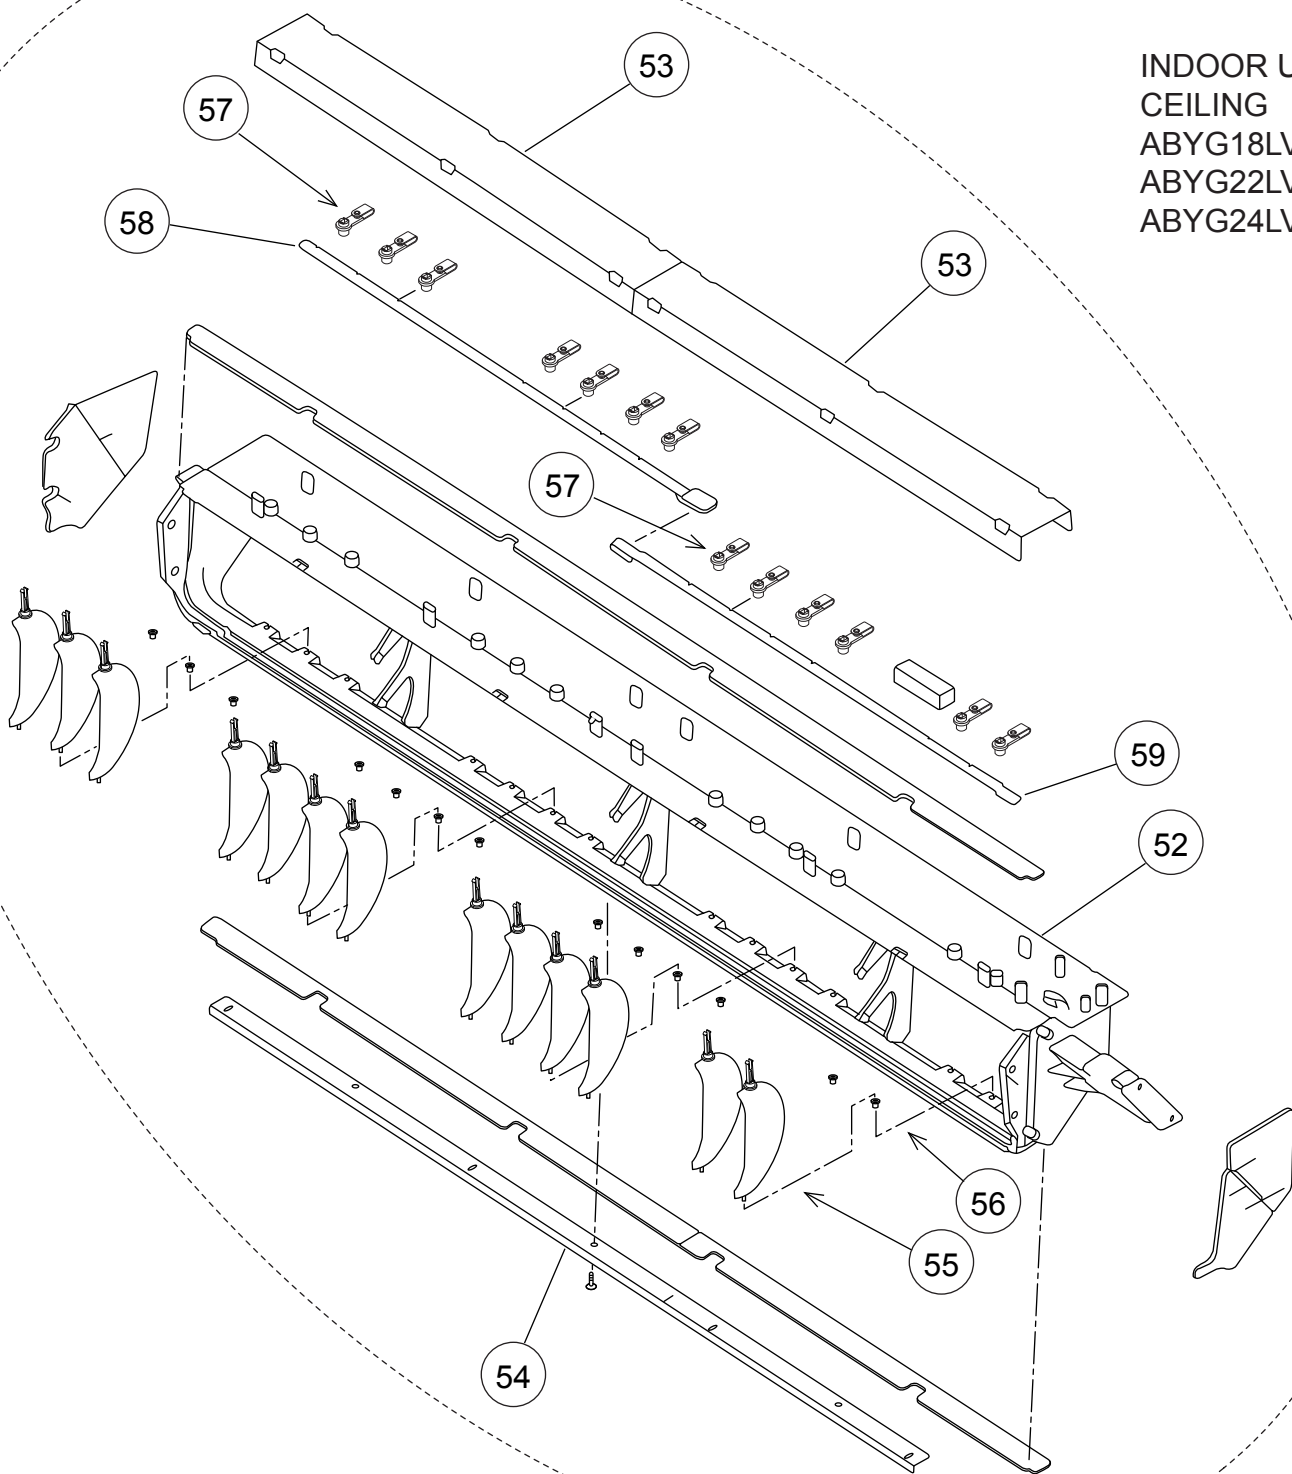

INDOOR UNIT  
 CEILING  
 ABYG18LVTB  
 ABYG22LVTA  
 ABYG24LVTA

Ref.	Description	Part number
11	Base Assy	9359061014
12	Cap	9358563007
13	Base Bracket	9358586006
14	Control Box	9358600054
15	Control Box Cover Assy	9359097006
16	Main PCB (18)	9709245361
16	Main PCB (22)	9709245507
16	Main PCB (24)	9709245378
17	Power Supply PCB	9707398274
18	Terminal 3P	9306489045
19	Terminal 3P	9703345012
--	Room Thermistor	9703299087

Ref.	Description	Part number
21	Panel	9358531259
22	Side Cover R Assy	9359069102
23	Indicator PCB Assy	9705798090
24	Air Filter	9358567029
25	Grill F	9358532027
26	Arm Bracket	9359281009
27	Grille Support	9358602003
28	Filter Bracket	9358607008

INDOOR UNIT  
 CEILING  
 ABYG18LVTB  
 ABYG22LVTA  
 ABYG24LVTA

INDOOR UNIT  
 CEILING  
 ABYG18LVTB  
 ABYG22LVTA  
 ABYG24LVTA

Ref.	Description	Part number
31	Bushing	9357942001
32	Bushing C	9358553008
33	Flap (Upper) F	9358538029
34	Kit (Flap Lower)	9372671023
35	Step Motor H	9900297015
36	Louver Link	9358556009
37	Louver Shaft	9358557006
38	Louver Link Cover	9358558010
39	Step Motor-V	9900362010
40	Motor Base	9358562017
41	Motor Rod-A (Step V)	9358550007
42	Flap Link-Upper (Step V)	9358551004
43	Flap Link-Lower (Step V)	9358552001

INDOOR UNIT  
CEILING  
ABYG18LVTB  
ABYG22LVTA  
ABYG24LVTA

Ref.	Description	Part number
51	Kit (Flap Base)	9372670040
52	Flap Base	9358537022
53	Protect Cover	9358564011
54	Support Stay	9358599006
55	Louver	9358561027
56	Bushing B	9358554005
57	Louver Stopper	9358555002
58	Louver Rod	9358559017
59	Motor Rod	9358560013