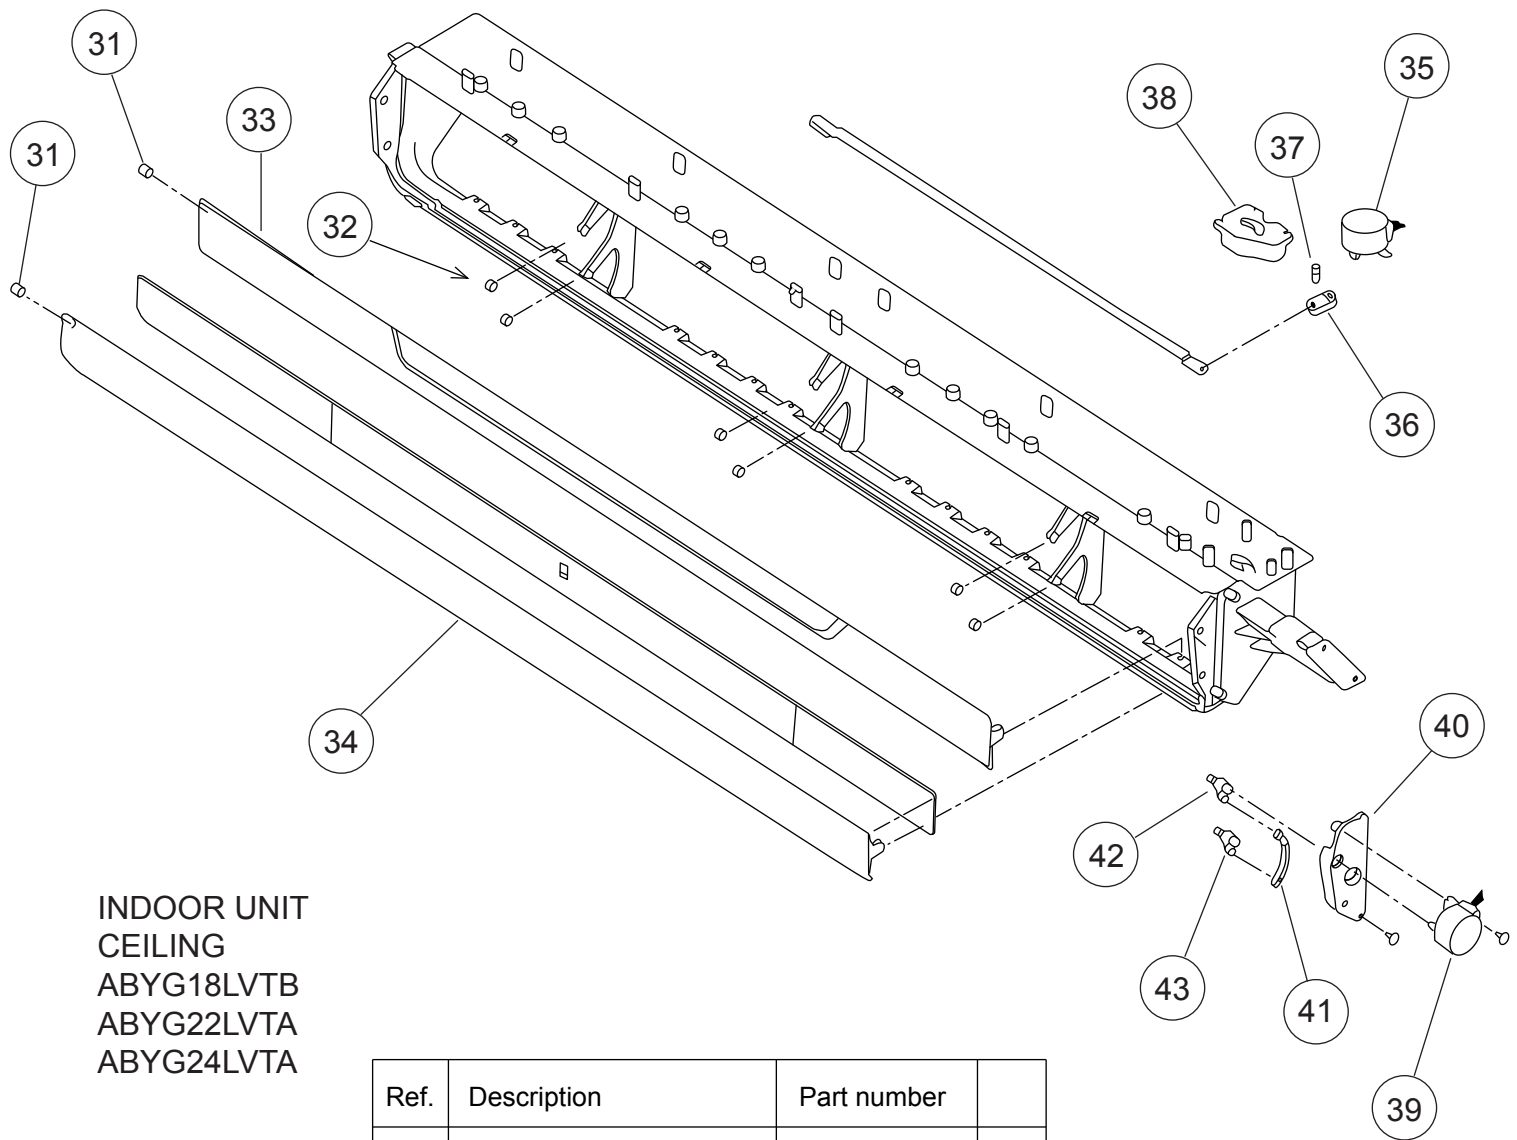

INDOOR UNIT  
 CEILING  
 ABYG18LVTB  
 ABYG22LVTA  
 ABYG24LVTA

Ref.	Description	Part number
1	Remote Control	9379219037
2	Remote Control Holder	9305642045
3	Top Cover	9358534021
4	Arm	9358565001
5	Hanger Bracket L	9358596005
6	Hanger Bracket R	9358595008
7	Cosmetic Panel R	9358535028
8	Cosmetic Panel L	9358536025

INDOOR UNIT  
 CEILING  
 ABYG18LVTB  
 ABYG22LVTA  
 ABYG24LVTA

Ref.	Description	Part number
11	Base Assy	9359061014
12	Cap	9358563007
13	Base Bracket	9358586006
14	Control Box	9358600054
15	Control Box Cover Assy	9359097006
16	Main PCB (18)	9709245361
16	Main PCB (22)	9709245507
16	Main PCB (24)	9709245378
17	Power Supply PCB	9707398274
18	Terminal 3P	9306489045
19	Terminal 3P	9703345012
--	Room Thermistor	9703299087

Ref.	Description	Part number
21	Panel	9358531259
22	Side Cover R Assy	9359069102
23	Indicator PCB Assy	9705798090
24	Air Filter	9358567029
25	Grill F	9358532027
26	Arm Bracket	9359281009
27	Grille Support	9358602003
28	Filter Bracket	9358607008

INDOOR UNIT  
 CEILING  
 ABYG18LVTB  
 ABYG22LVTA  
 ABYG24LVTA

INDOOR UNIT  
 CEILING  
 ABYG18LVTB  
 ABYG22LVTA  
 ABYG24LVTA

Ref.	Description	Part number
31	Bushing	9357942001
32	Bushing C	9358553008
33	Flap (Upper) F	9358538029
34	Kit (Flap Lower)	9372671023
35	Step Motor H	9900297015
36	Louver Link	9358556009
37	Louver Shaft	9358557006
38	Louver Link Cover	9358558010
39	Step Motor-V	9900362010
40	Motor Base	9358562017
41	Motor Rod-A (Step V)	9358550007
42	Flap Link-Upper (Step V)	9358551004
43	Flap Link-Lower (Step V)	9358552001