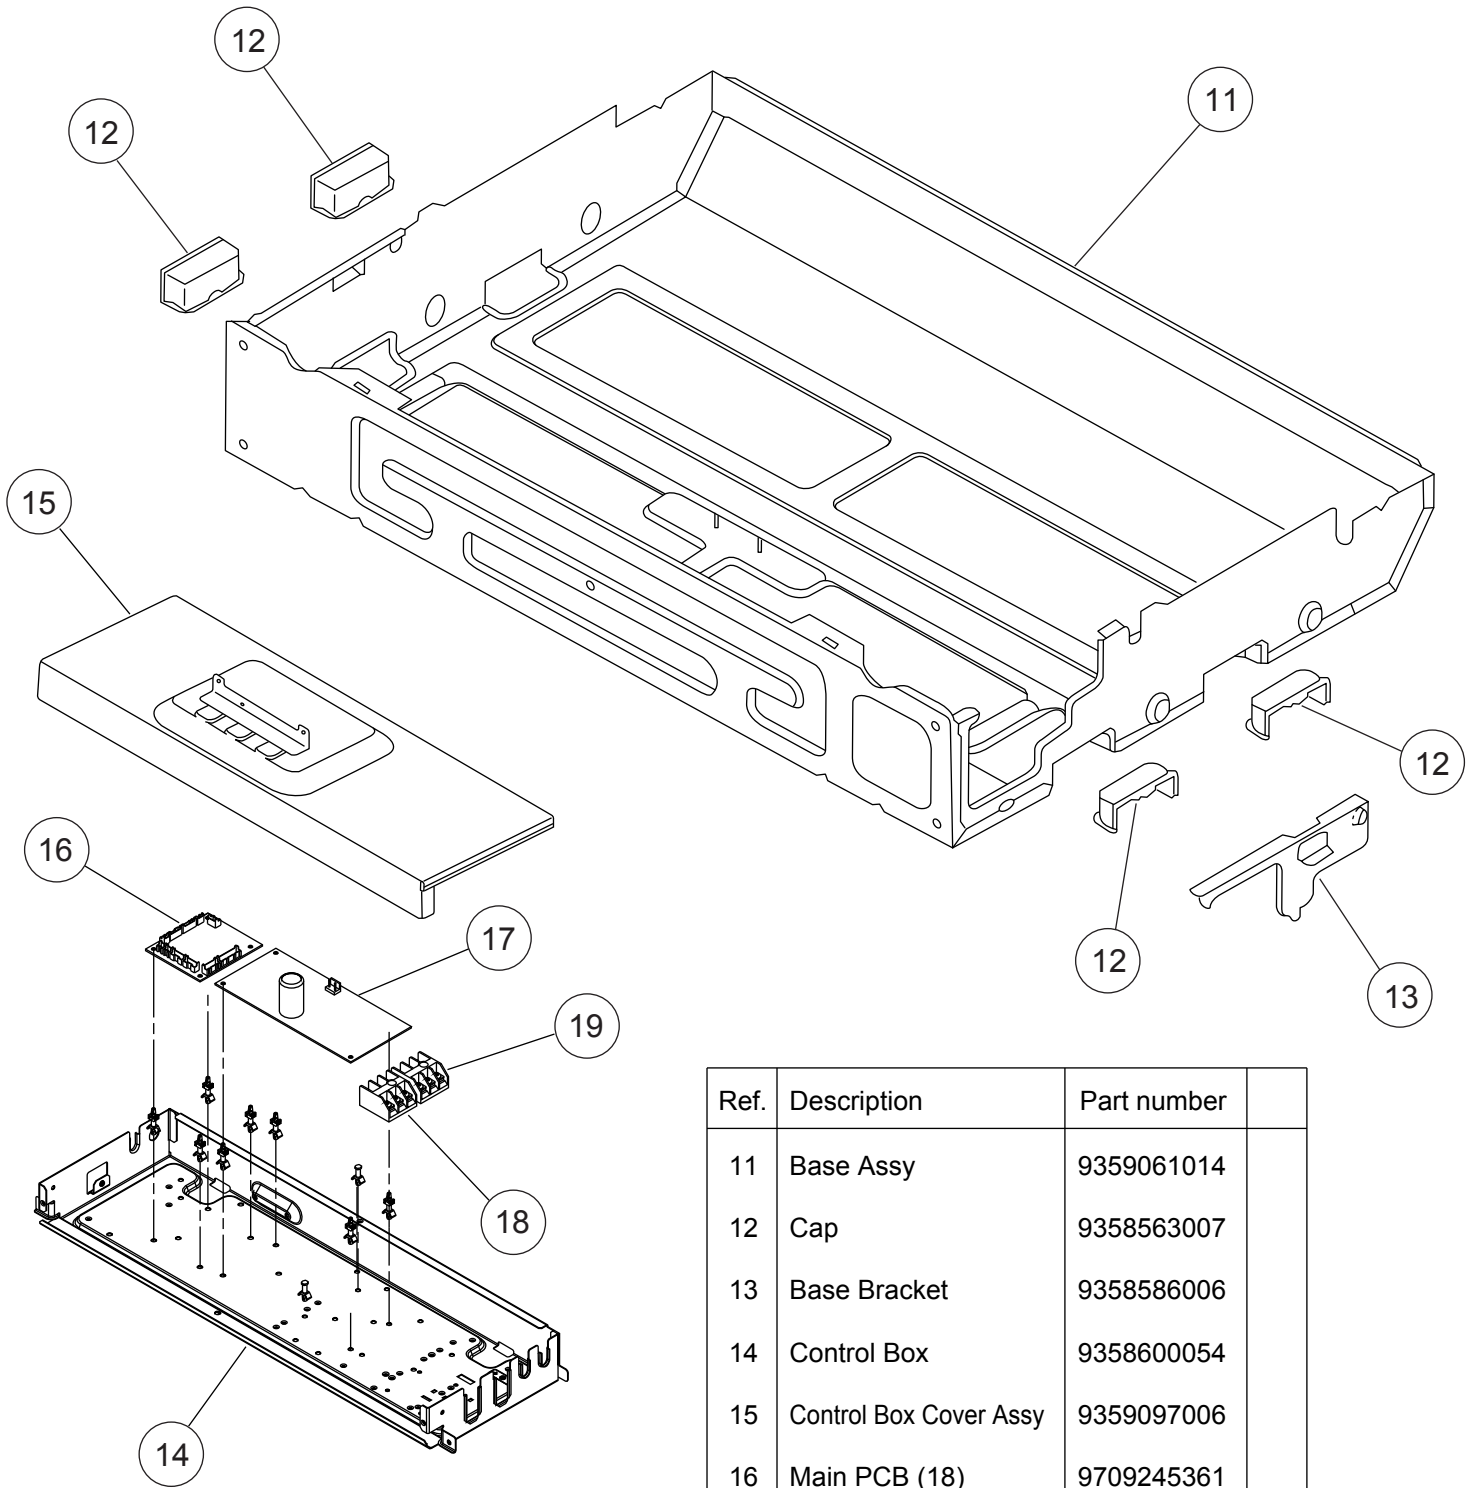

INDOOR UNIT  
 CEILING  
 ABYG18LVTB  
 ABYG22LVTA  
 ABYG24LVTA

Ref.	Description	Part number
1	Remote Control	9379219037
2	Remote Control Holder	9305642045
3	Top Cover	9358534021
4	Arm	9358565001
5	Hanger Bracket L	9358596005
6	Hanger Bracket R	9358595008
7	Cosmetic Panel R	9358535028
8	Cosmetic Panel L	9358536025

INDOOR UNIT  
 CEILING  
 ABYG18LVTB  
 ABYG22LVTA  
 ABYG24LVTA

Ref.	Description	Part number
11	Base Assy	9359061014
12	Cap	9358563007
13	Base Bracket	9358586006
14	Control Box	9358600054
15	Control Box Cover Assy	9359097006
16	Main PCB (18)	9709245361
16	Main PCB (22)	9709245507
16	Main PCB (24)	9709245378
17	Power Supply PCB	9707398274
18	Terminal 3P	9306489045
19	Terminal 3P	9703345012
--	Room Thermistor	9703299087

Ref.	Description	Part number
21	Panel	9358531259
22	Side Cover R Assy	9359069102
23	Indicator PCB Assy	9705798090
24	Air Filter	9358567029
25	Grill F	9358532027
26	Arm Bracket	9359281009
27	Grille Support	9358602003
28	Filter Bracket	9358607008

INDOOR UNIT  
 CEILING  
 ABYG18LVTB  
 ABYG22LVTA  
 ABYG24LVTA

INDOOR UNIT  
 CEILING  
 ABYG18LVTB  
 ABYG22LVTA  
 ABYG24LVTA

Ref.	Description	Part number
31	Bushing	9357942001
32	Bushing C	9358553008
33	Flap (Upper) F	9358538029
34	Kit (Flap Lower)	9372671023
35	Step Motor H	9900297015
36	Louver Link	9358556009
37	Louver Shaft	9358557006
38	Louver Link Cover	9358558010
39	Step Motor-V	9900362010
40	Motor Base	9358562017
41	Motor Rod-A (Step V)	9358550007
42	Flap Link-Upper (Step V)	9358551004
43	Flap Link-Lower (Step V)	9358552001