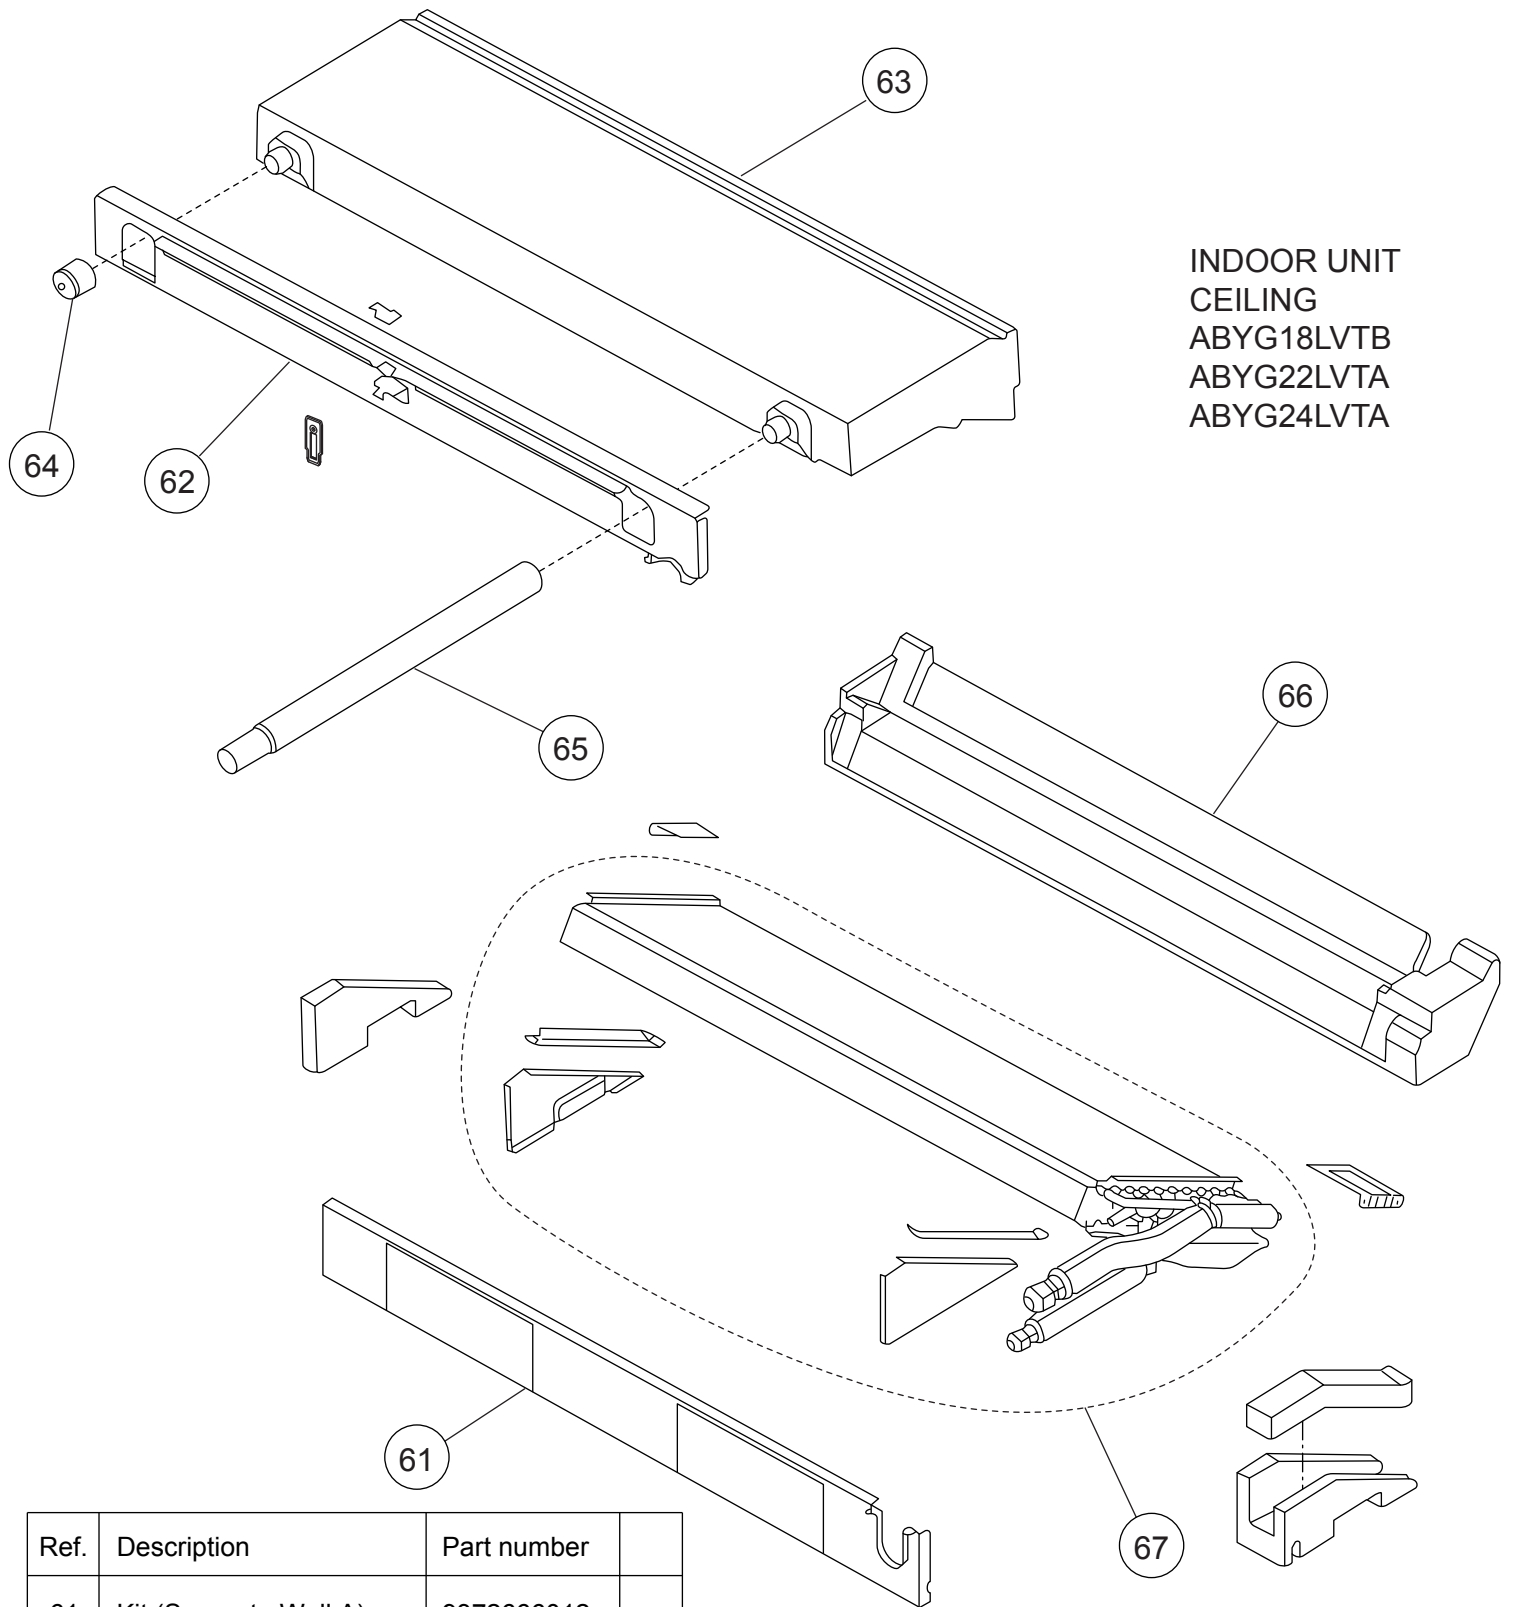

INDOOR UNIT
CEILING
ABYG18LVTB
ABYG22LVTA
ABYG24LVTA

Ref.	Description	Part number
61	Kit (Separate Wall A)	9372666012
62	Kit (Separate Wall B)	9373448013
63	Kit (Drain Pan Assy)	9372669013
64	Drain Cap	9358746004
65	Drain Hose Assy	9377785060
66	Kit (Insulation Flap Base)	9372672013
67	Evaporator Sub Assy (18)	9359051275
67	Evaporator Sub Assy (22, 24)	9359051268
--	Pipe Thermistor	9900022020