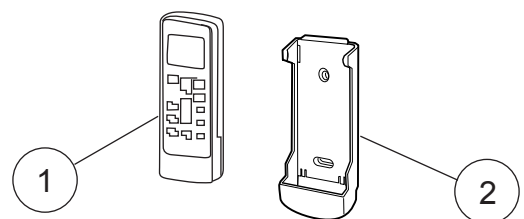

INDOOR UNIT  
 CEILING  
 ABYG18LVTB  
 ABYG22LVTA  
 ABYG24LVTA

Ref.	Description	Part number
1	Remote Control	9379219037
2	Remote Control Holder	9305642045
3	Top Cover	9358534021
4	Arm	9358565001
5	Hanger Bracket L	9358596005
6	Hanger Bracket R	9358595008
7	Cosmetic Panel R	9358535028
8	Cosmetic Panel L	9358536025

INDOOR UNIT  
 CEILING  
 ABYG18LVTB  
 ABYG22LVTA  
 ABYG24LVTA

Ref.	Description	Part number
11	Base Assy	9359061014
12	Cap	9358563007
13	Base Bracket	9358586006
14	Control Box	9358600054
15	Control Box Cover Assy	9359097006
16	Main PCB (18)	9709245361
16	Main PCB (22)	9709245507
16	Main PCB (24)	9709245378
17	Power Supply PCB	9707398274
18	Terminal 3P	9306489045
19	Terminal 3P	9703345012
--	Room Thermistor	9703299087