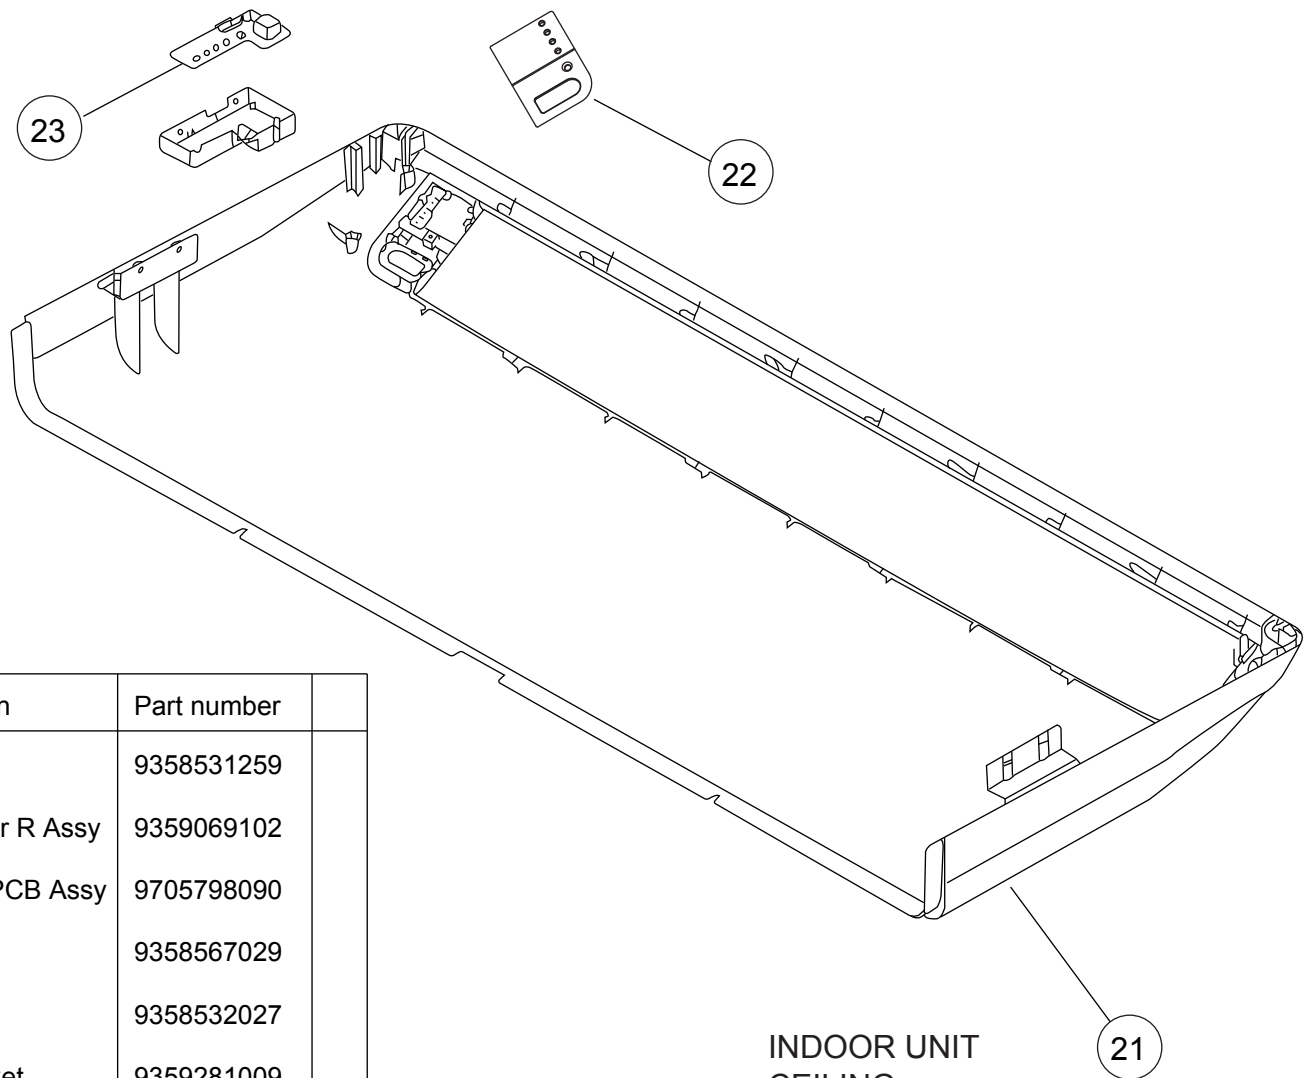

INDOOR UNIT  
 CEILING  
 ABYG18LVTB  
 ABYG22LVTA  
 ABYG24LVTA

Ref.	Description	Part number
1	Remote Control	9379219037
2	Remote Control Holder	9305642045
3	Top Cover	9358534021
4	Arm	9358565001
5	Hanger Bracket L	9358596005
6	Hanger Bracket R	9358595008
7	Cosmetic Panel R	9358535028
8	Cosmetic Panel L	9358536025

INDOOR UNIT  
 CEILING  
 ABYG18LVTB  
 ABYG22LVTA  
 ABYG24LVTA

Ref.	Description	Part number
11	Base Assy	9359061014
12	Cap	9358563007
13	Base Bracket	9358586006
14	Control Box	9358600054
15	Control Box Cover Assy	9359097006
16	Main PCB (18)	9709245361
16	Main PCB (22)	9709245507
16	Main PCB (24)	9709245378
17	Power Supply PCB	9707398274
18	Terminal 3P	9306489045
19	Terminal 3P	9703345012
--	Room Thermistor	9703299087