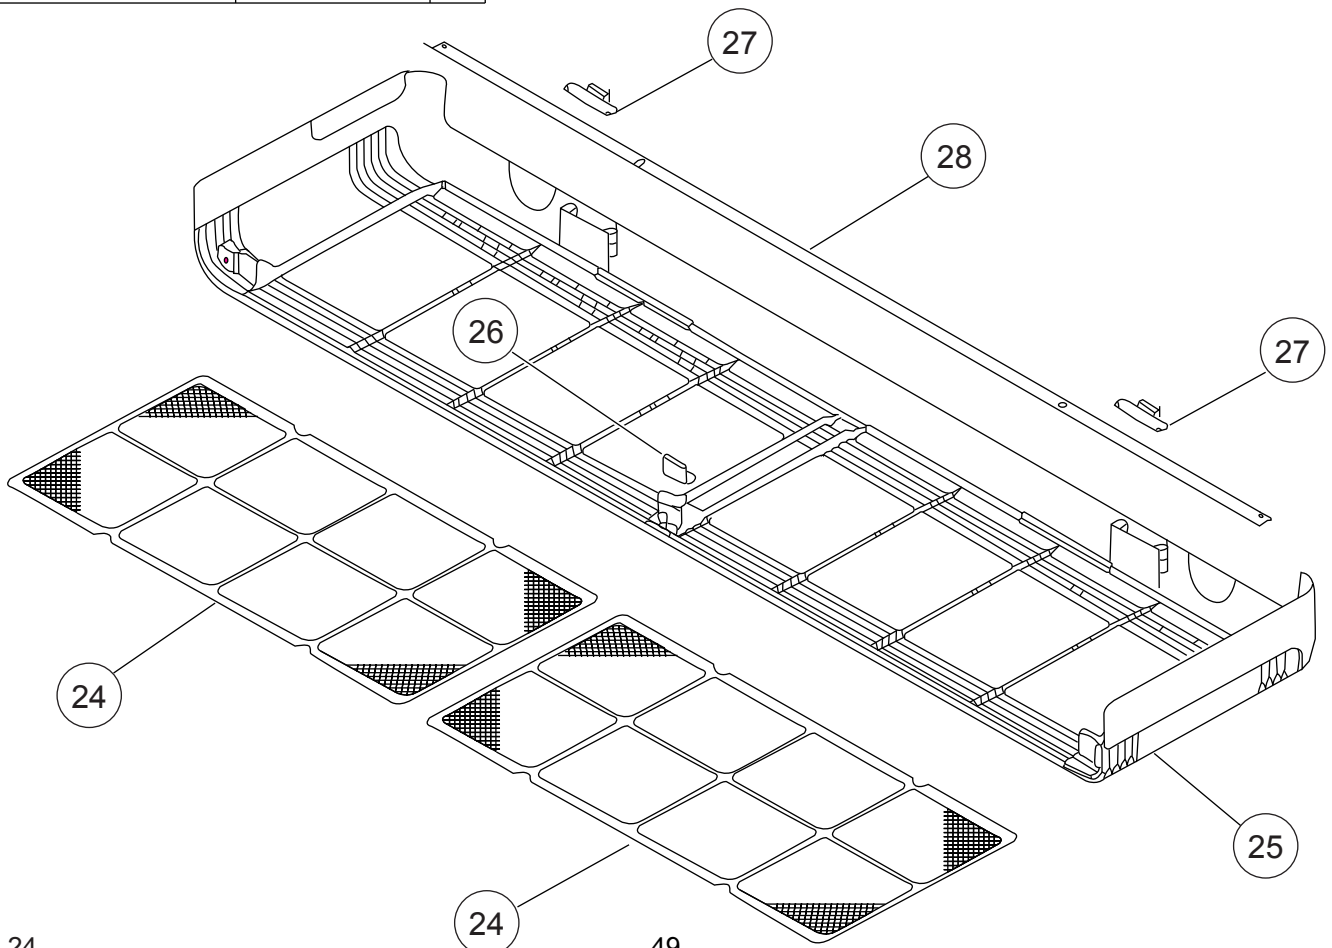

INDOOR UNIT  
 CEILING  
 ABYG18LVTB  
 ABYG22LVTA  
 ABYG24LVTA

Ref.	Description	Part number
1	Remote Control	9379219037
2	Remote Control Holder	9305642045
3	Top Cover	9358534021
4	Arm	9358565001
5	Hanger Bracket L	9358596005
6	Hanger Bracket R	9358595008
7	Cosmetic Panel R	9358535028
8	Cosmetic Panel L	9358536025

INDOOR UNIT  
 CEILING  
 ABYG18LVTB  
 ABYG22LVTA  
 ABYG24LVTA

Ref.	Description	Part number
11	Base Assy	9359061014
12	Cap	9358563007
13	Base Bracket	9358586006
14	Control Box	9358600054
15	Control Box Cover Assy	9359097006
16	Main PCB (18)	9709245361
16	Main PCB (22)	9709245507
16	Main PCB (24)	9709245378
17	Power Supply PCB	9707398274
18	Terminal 3P	9306489045
19	Terminal 3P	9703345012
--	Room Thermistor	9703299087

Ref.	Description	Part number
21	Panel	9358531259
22	Side Cover R Assy	9359069102
23	Indicator PCB Assy	9705798090
24	Air Filter	9358567029
25	Grill F	9358532027
26	Arm Bracket	9359281009
27	Grille Support	9358602003
28	Filter Bracket	9358607008

INDOOR UNIT  
 CEILING  
 ABYG18LVTB  
 ABYG22LVTA  
 ABYG24LVTA

INDOOR UNIT  
 CEILING  
 ABYG18LVTB  
 ABYG22LVTA  
 ABYG24LVTA

Ref.	Description	Part number
31	Bushing	9357942001
32	Bushing C	9358553008
33	Flap (Upper) F	9358538029
34	Kit (Flap Lower)	9372671023
35	Step Motor H	9900297015
36	Louver Link	9358556009
37	Louver Shaft	9358557006
38	Louver Link Cover	9358558010
39	Step Motor-V	9900362010
40	Motor Base	9358562017
41	Motor Rod-A (Step V)	9358550007
42	Flap Link-Upper (Step V)	9358551004
43	Flap Link-Lower (Step V)	9358552001