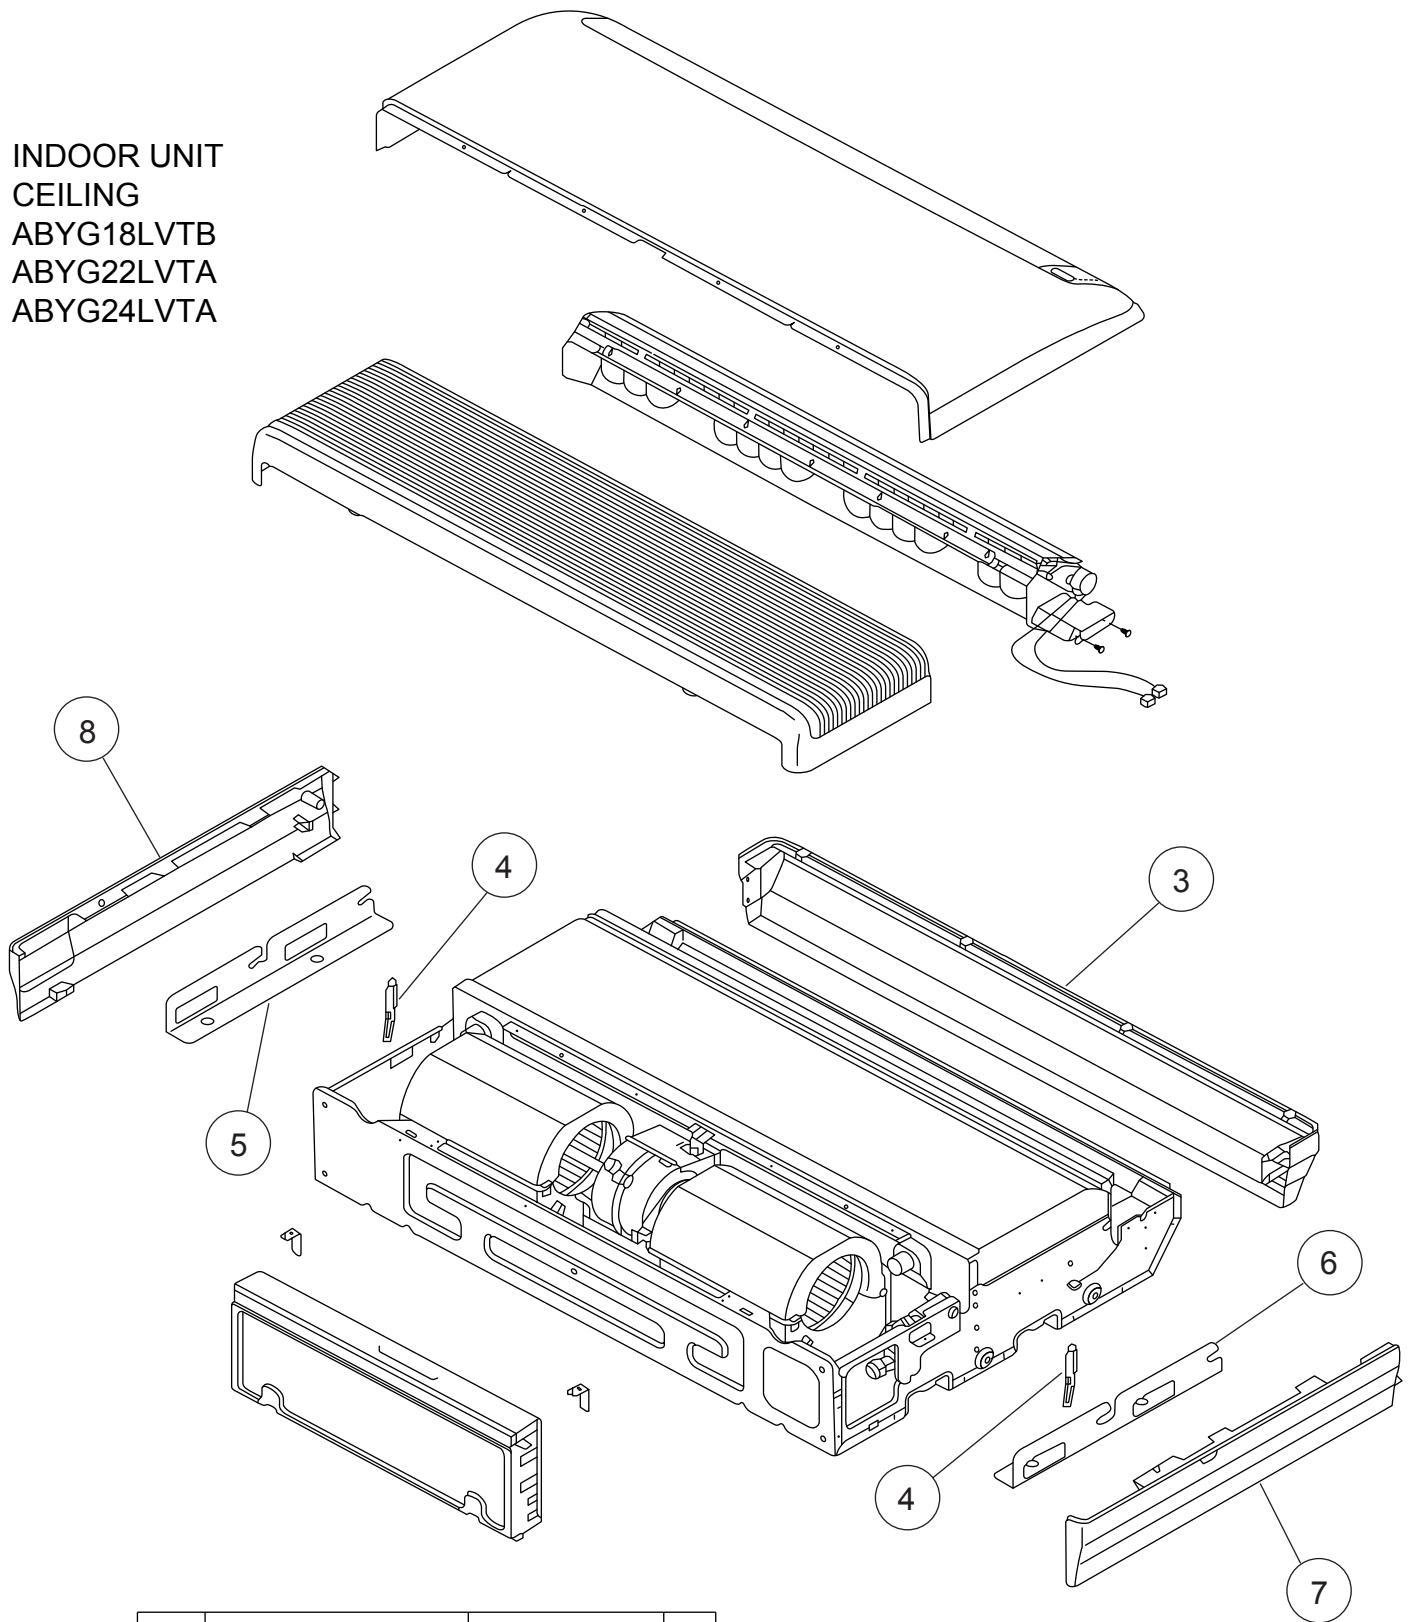

INDOOR UNIT  
 CEILING  
 ABYG18LVTB  
 ABYG22LVTA  
 ABYG24LVTA

Ref.	Description	Part number
1	Remote Control	9379219037
2	Remote Control Holder	9305642045
3	Top Cover	9358534021
4	Arm	9358565001
5	Hanger Bracket L	9358596005
6	Hanger Bracket R	9358595008
7	Cosmetic Panel R	9358535028
8	Cosmetic Panel L	9358536025

INDOOR UNIT  
 CEILING  
 ABYG18LVTB  
 ABYG22LVTA  
 ABYG24LVTA

Ref.	Description	Part number
11	Base Assy	9359061014
12	Cap	9358563007
13	Base Bracket	9358586006
14	Control Box	9358600054
15	Control Box Cover Assy	9359097006
16	Main PCB (18)	9709245361
16	Main PCB (22)	9709245507
16	Main PCB (24)	9709245378
17	Power Supply PCB	9707398274
18	Terminal 3P	9306489045
19	Terminal 3P	9703345012
--	Room Thermistor	9703299087

Ref.	Description	Part number
21	Panel	9358531259
22	Side Cover R Assy	9359069102
23	Indicator PCB Assy	9705798090
24	Air Filter	9358567029
25	Grill F	9358532027
26	Arm Bracket	9359281009
27	Grille Support	9358602003
28	Filter Bracket	9358607008

INDOOR UNIT  
 CEILING  
 ABYG18LVTB  
 ABYG22LVTA  
 ABYG24LVTA

INDOOR UNIT  
 CEILING  
 ABYG18LVTB  
 ABYG22LVTA  
 ABYG24LVTA

Ref.	Description	Part number
31	Bushing	9357942001
32	Bushing C	9358553008
33	Flap (Upper) F	9358538029
34	Kit (Flap Lower)	9372671023
35	Step Motor H	9900297015
36	Louver Link	9358556009
37	Louver Shaft	9358557006
38	Louver Link Cover	9358558010
39	Step Motor-V	9900362010
40	Motor Base	9358562017
41	Motor Rod-A (Step V)	9358550007
42	Flap Link-Upper (Step V)	9358551004
43	Flap Link-Lower (Step V)	9358552001