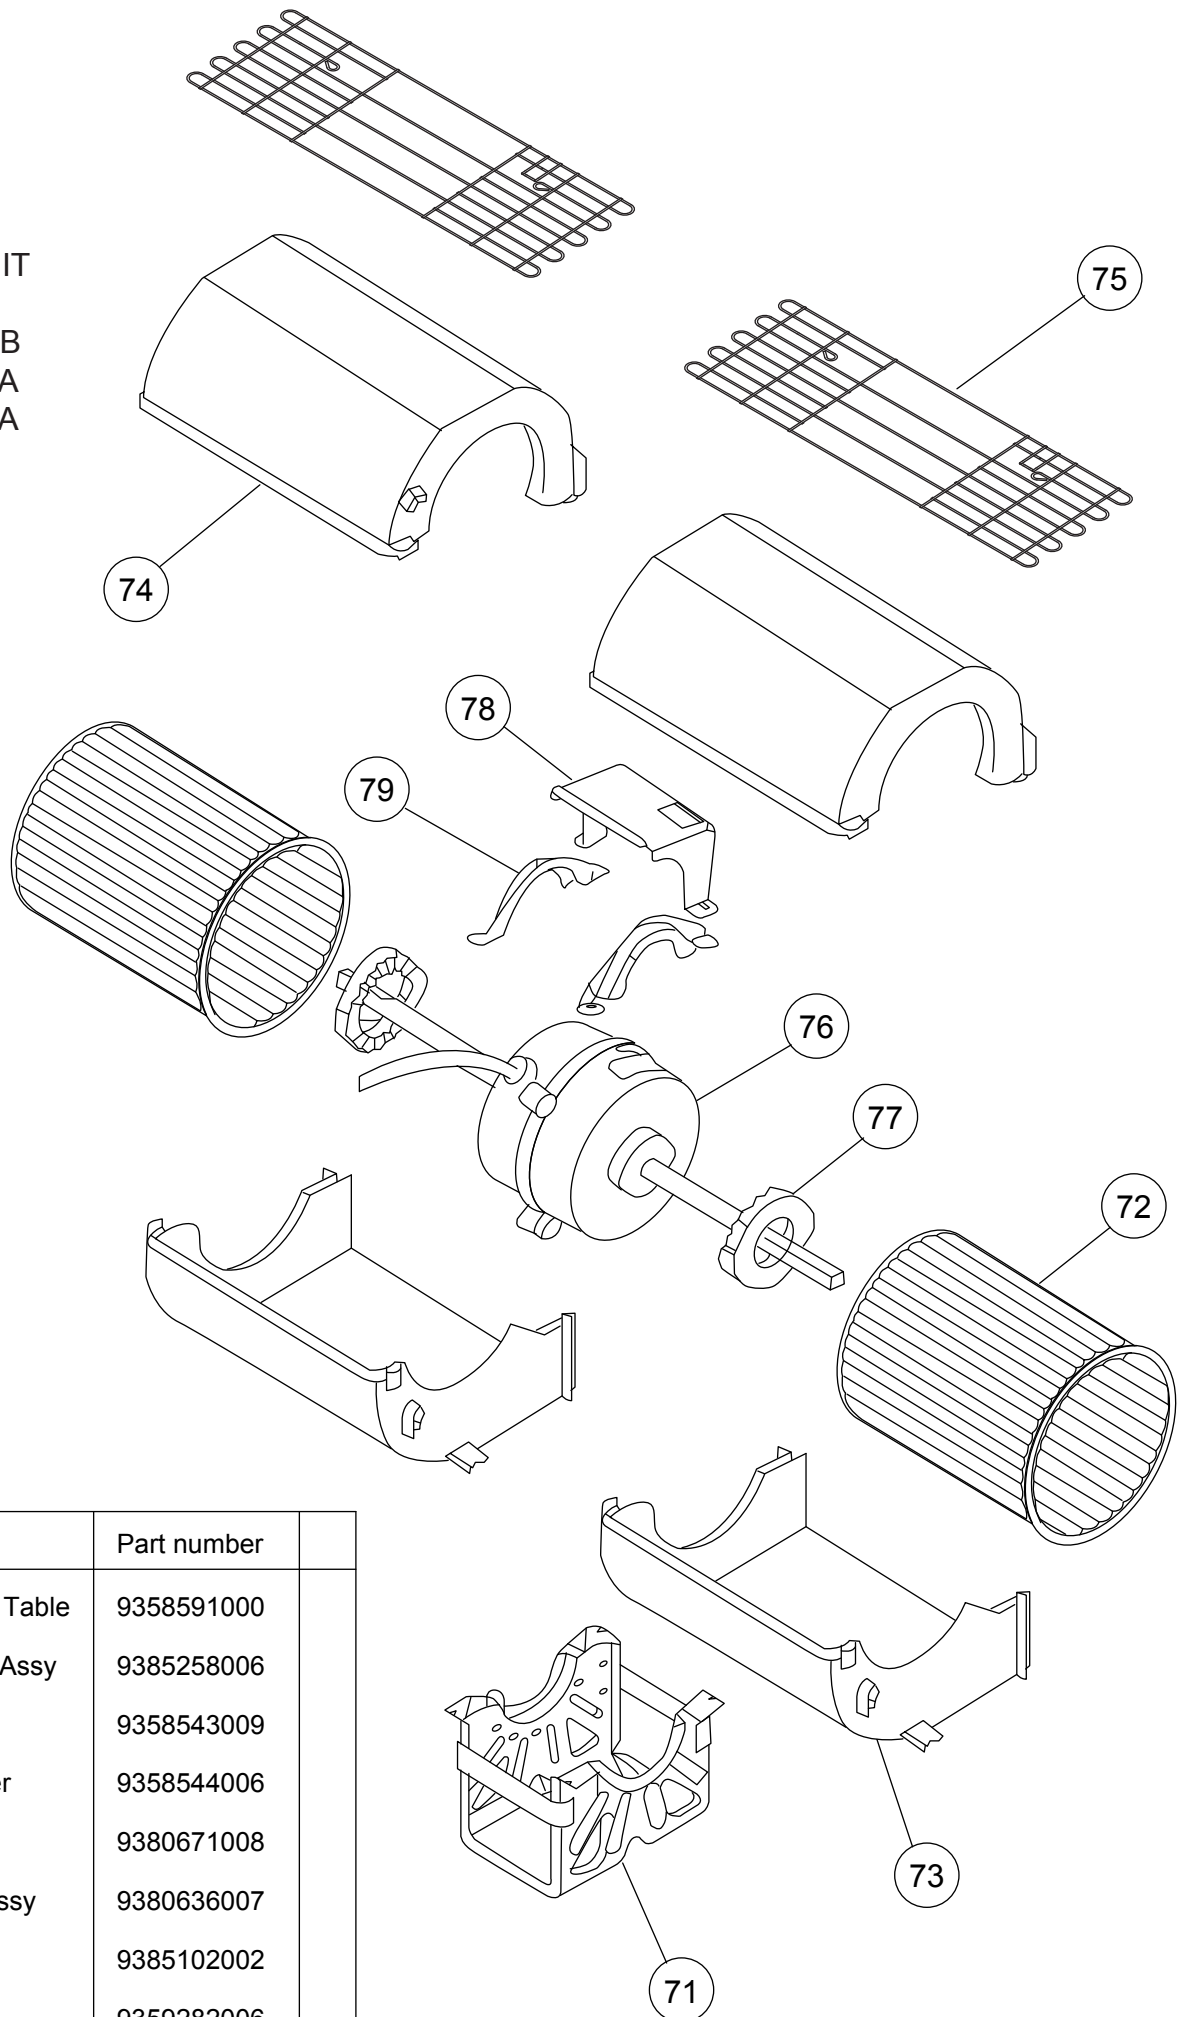

INDOOR UNIT
CEILING
ABYG18LVTB
ABYG22LVTA
ABYG24LVTA

Ref.	Description	Part number
71	Motor Fixing Table	9358591000
72	Sirocco Fan Assy	9385258006
73	Casing	9358543009
74	Casing Cover	9358544006
75	Barrier	9380671008
76	Fan Motor Assy	9380636007
77	Rubber	9385102002
78	Protector	9359282006
79	Motor Fixture	9358594001