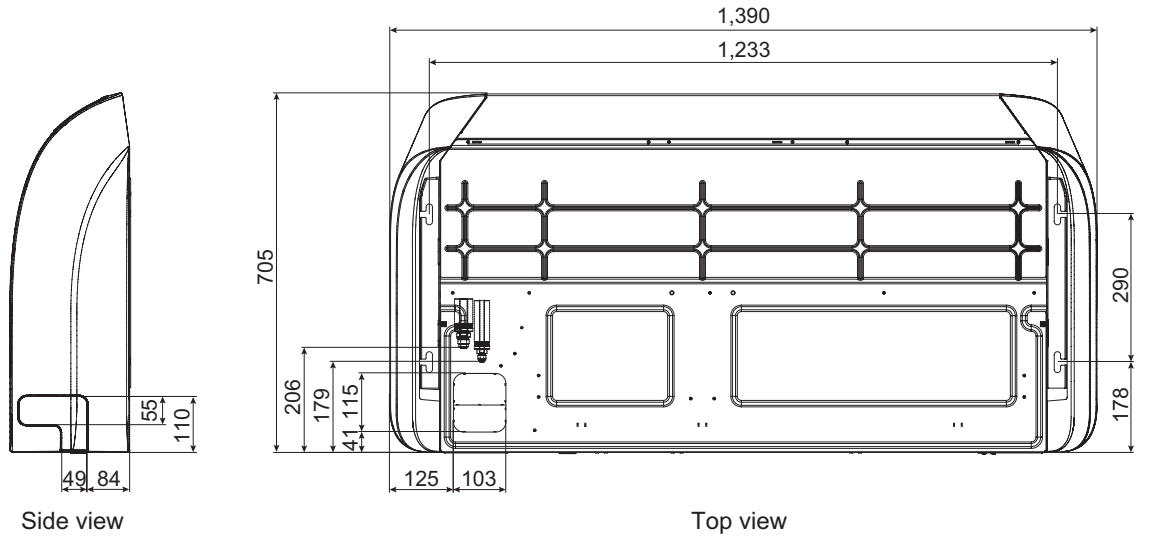

## 2-2. Models: ABYG24KRTA and ABYG30KRTA

Unit: mm

## 2-4. Installation space requirement

Unit: mm

Required ceiling height varies according to the ceiling mode setting of function setting No. 20.

Ceiling height (m)		
Ceiling mode	Standard	High ceiling
18, 22, 24, and 30 models	2.7	3.5
36 and 45 models	3.5	4.3