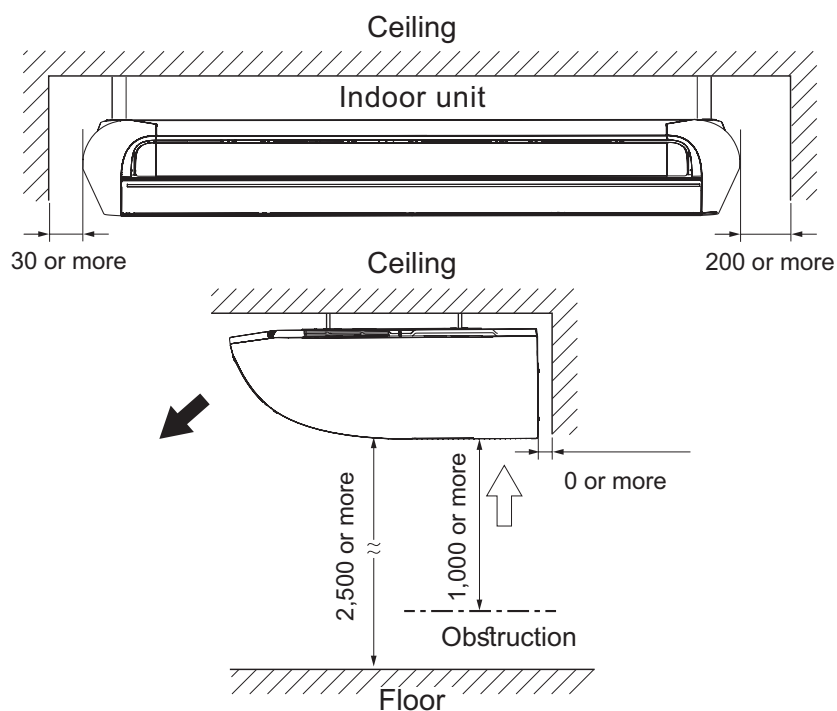

## 2-2. Models: ABYG24KRTA and ABYG30KRTA

Unit: mm

## 2-4. Installation space requirement

Unit: mm

Required ceiling height varies according to the ceiling mode setting of function setting No. 20.

Ceiling height (m)		
Ceiling mode	Standard	High ceiling
18, 22, 24, and 30 models	2.7	3.5
36 and 45 models	3.5	4.3