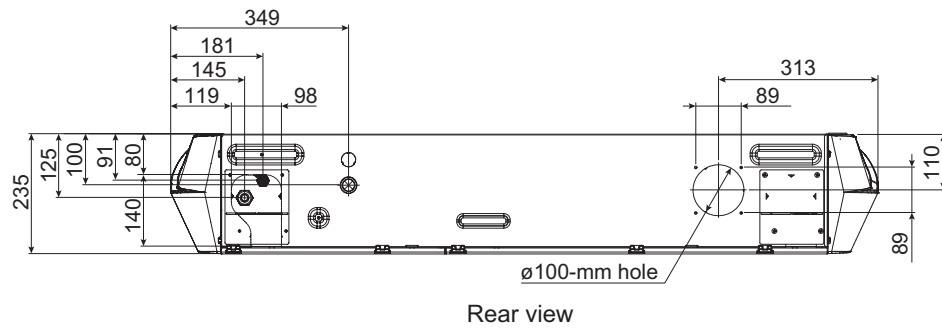

## 2-2. Models: ABYG24KRTA and ABYG30KRTA

Unit: mm

## 2-4. Installation space requirement

Unit: mm

Required ceiling height varies according to the ceiling mode setting of function setting No. 20.

Ceiling height (m)		
Ceiling mode	Standard	High ceiling
18, 22, 24, and 30 models	2.7	3.5
36 and 45 models	3.5	4.3