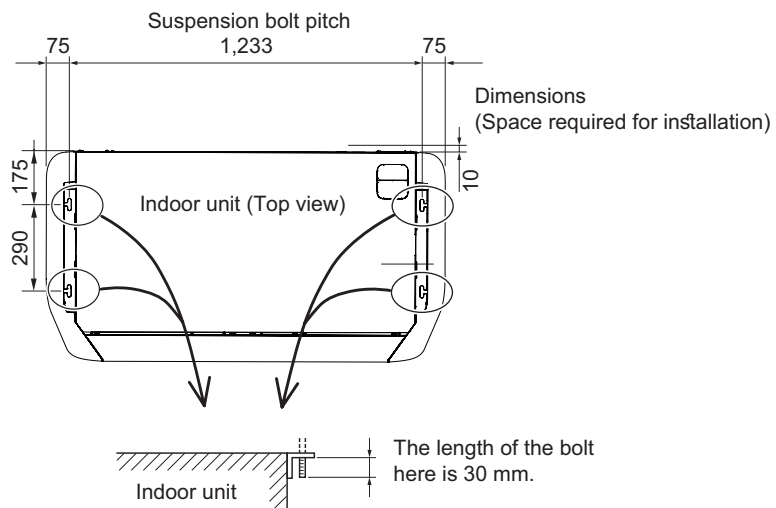

## 2-2. Models: ABYG24KRTA and ABYG30KRTA

Unit: mm

## 2-4. Installation space requirement

Unit: mm

Required ceiling height varies according to the ceiling mode setting of function setting No. 20.

Ceiling height (m)		
Ceiling mode	Standard	High ceiling
18, 22, 24, and 30 models	2.7	3.5
36 and 45 models	3.5	4.3