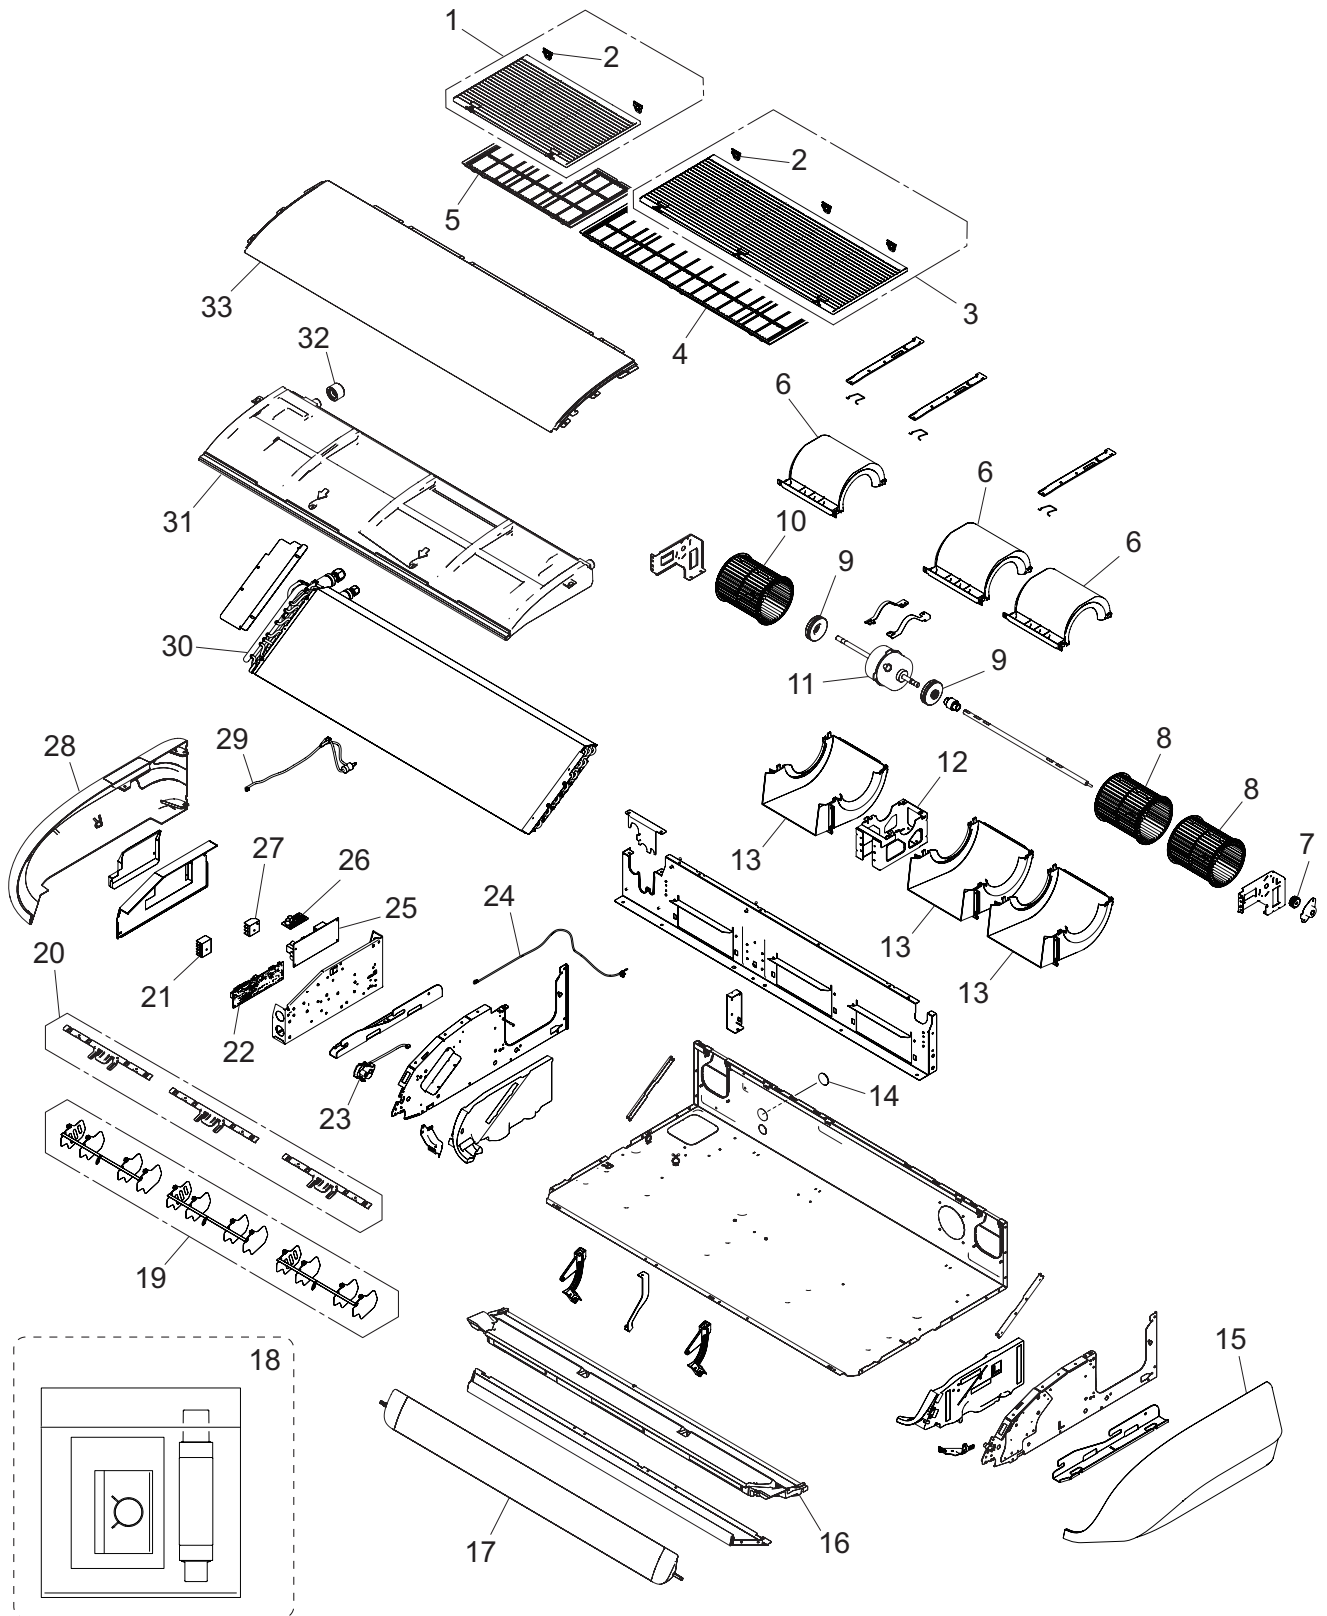

## 2-2. Models: ABYG24KRTA and ABYG30KRTA

### ■ Chassis

TECHNICAL DATA  
AND PARTS LIST

TECHNICAL DATA  
AND PARTS LIST

Item no.	Part no.	Part name	Service part
1	9384321015	Intake grille B sub assy	◆
2	9383344008	Grille hinge	◆
3	9384321008	Intake grille A sub assy	◆
4	9383342004	Air filter A	◆
5	9383342011	Air filter B	◆
6	9384307002	Casing U assy	◆
7	9357921006	Bearing B assy	◆
8	9384110008	Sirocco fan assy	◆
9	9383443008	Rubber (Vibration proof)	◆
10	9384110015	Sirocco fan assy	◆
11	9603816001	Brushless DC motor	◆
12	9384236005	Motor mount assy	◆
13	9384311009	Casing B assy	◆
14	9352173011	Cap (Power)	◆
15	9383406003	Side panel L	◆
16	9384308016	Top panel cover assy (3-fan)	◆
17	9384144010	Flap assy (3-fan)	◆
18	9384324009	Hose sub assy	◆
19	9383384004	L and R louver	◆
20	9383385001	Base (Louver)	◆
21	9900896027	Terminal (5P)	◆
22	9710995996	Main PCB (for 24 model)	◆
	9711524003	Main PCB (for 30 model)	◆
23	9384312006	Box (Gear) sub assy	◆
24	9900960049	Thermistor (Room)	◆
25	9710661006	Power supply PCB	◆
26	9710019005	2-way remote PCB	◆
27	9306489045	Terminal (3P)	◆
28	9384320001	Side panel R sub assy	◆
29	9900892029	Thermistor (Pipe)	◆
30	9384287014	Evaporator total assy (for 24 model)	◆
	9384287038	Evaporator total assy (for 30 model)	◆
31	9384364012	Drain pan total assy (3-fan)	◆
32	9358746004	Drain cap	◆
33	9384241016	Front panel (3-fan) assy	◆