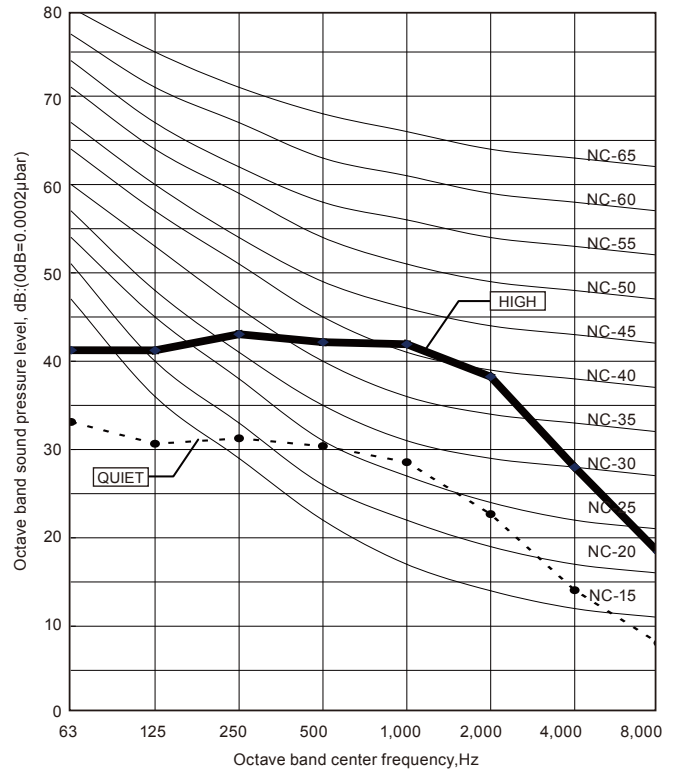

8. OPERATION NOISE

8-1. NOISE LEVEL CURVE

MODEL: AB*G30LRTE

● Cooling

● Heating

MODEL: AB*G36LRTE

● Cooling

● Heating

8-2. SOUND LEVEL CHECK POINT