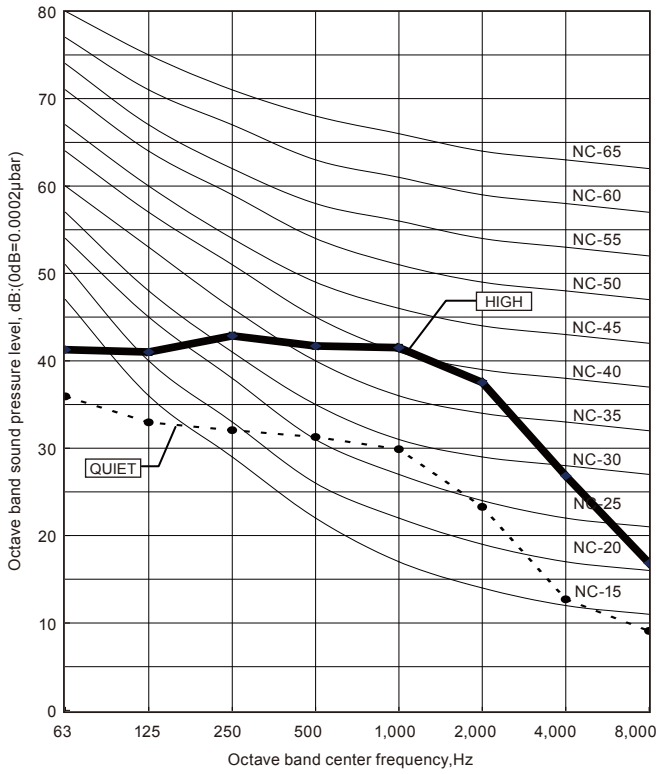

8. OPERATION NOISE

8-1. NOISE LEVEL CURVE

MODEL: AB*G30LRTE

● Cooling

● Heating

MODEL: AB*G36LRTE

● Cooling

● Heating

8-2. SOUND LEVEL CHECK POINT