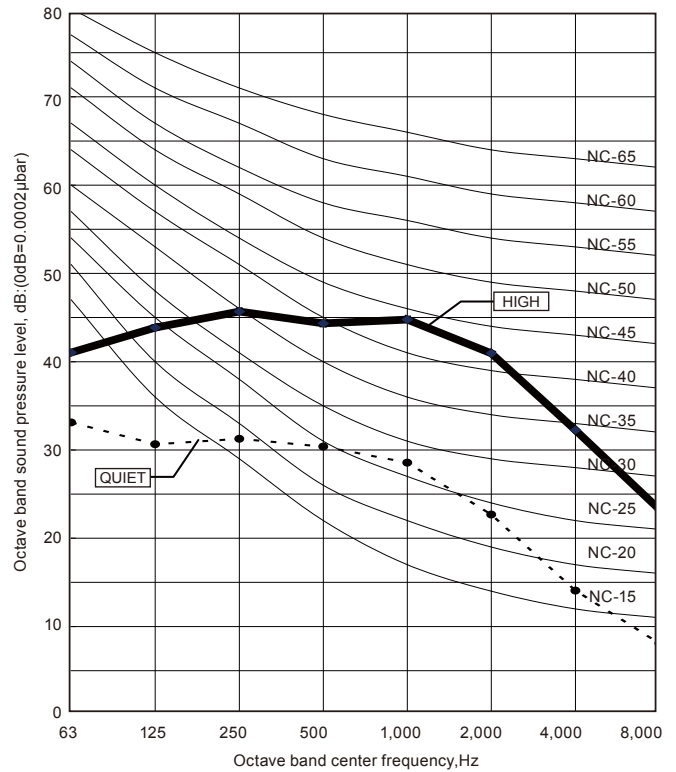

8. OPERATION NOISE

8-1. NOISE LEVEL CURVE

MODEL: AB*G30LRTE

● Cooling

● Heating

MODEL: AB*G36LRTE

● Cooling

● Heating

8-2. SOUND LEVEL CHECK POINT