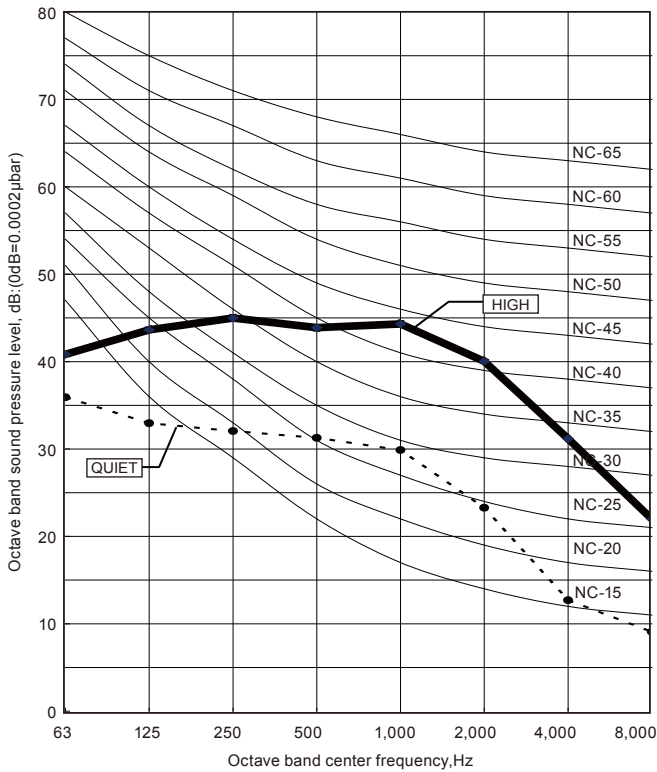

8. OPERATION NOISE

8-1. NOISE LEVEL CURVE

MODEL: AB*G30LRTE

● Cooling

● Heating

MODEL: AB*G36LRTE

● Cooling

● Heating

8-2. SOUND LEVEL CHECK POINT