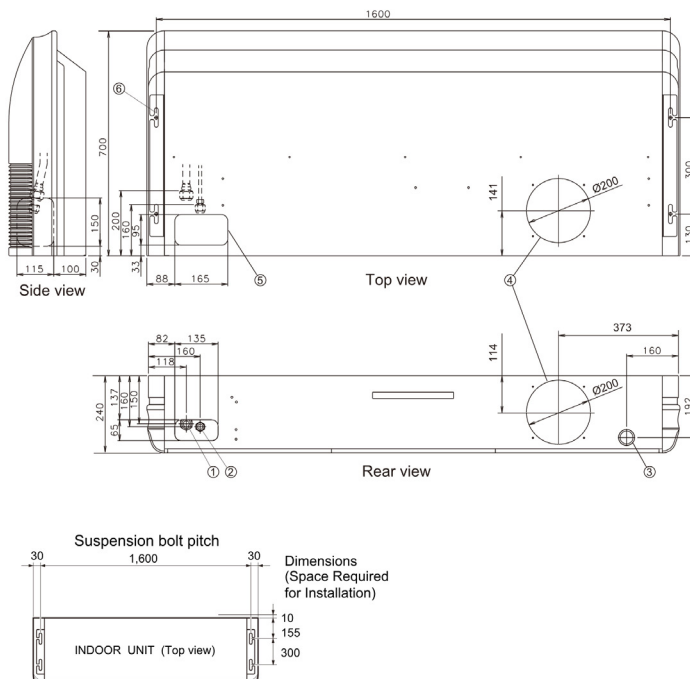

### ABYG30LRTE

Please visit our webstore for full product and technical documentation 

Unit Type	Remote Controller	Ceiling Suspended	IR Included
Nominal Cooling Capacity	(kW)	8.5	
Nominal Heating Capacity	(kW)	10.0	
Height	(mm)	240	
Width	(mm)	1660	
Depth	(mm)	700	
Weight	(kg)	46	
Airflow Rate - Cooling - High	(m <sup>3</sup> /h)	1660	
Airflow Rate - Heating - High	(m <sup>3</sup> /h)	1660	
Sound Pressure Level - Cooling - High	(dB(A))	45	
Sound Pressure Level - Cooling - Low	(dB(A))	32	
Sound Pressure Level - Heating - High	(dB(A))	45	
Sound Pressure Level - Heating - Low	(dB(A))	32	
Sound Power Level - Cooling - High	(dB(A))	57	
Sound Power Level - Heating - High	(dB(A))	60	
Moisture Removal	(l/h)	2.5	
Refrigerant Type (Global Warming Potential)		R410A (2,088)	
Liquid Pipe Size		3/8"	
Gas Pipe Size		5/8"	
Unit Power Supply		From Outdoor Unit	

#### Document Downloads

- [Airflow - Fan Curve](#)
- [Controls & Accessories](#)
- [Dimensional Drawing](#)
- [Function Settings](#)
- [Inputs & Outputs](#)
- [Installation Manual](#)
- [Noise Curve](#)
- [Product Image](#)
- [Spare Parts List All Pages](#)

- [Specifications](#)
- [Wiring Diagram](#)

(Unit : mm)

\*Specifications and design are subject to change without notice for further improvement.  
 •Actual products' colors may be different from the colors shown in this printed material.