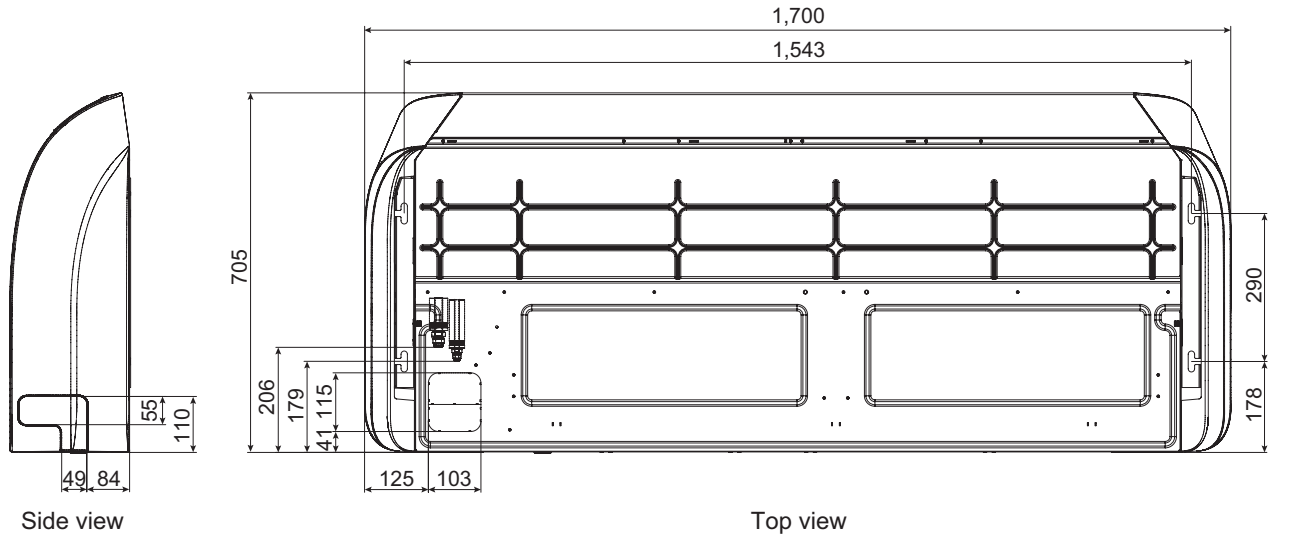

2-3. Models: ABYG36KRTA and ABYG45KRTA

Unit: mm

2-4. Installation space requirement

Unit: mm

Required ceiling height varies according to the ceiling mode setting of function setting No. 20.

Ceiling height (m)		
Ceiling mode	Standard	High ceiling
18, 22, 24, and 30 models	2.7	3.5
36 and 45 models	3.5	4.3