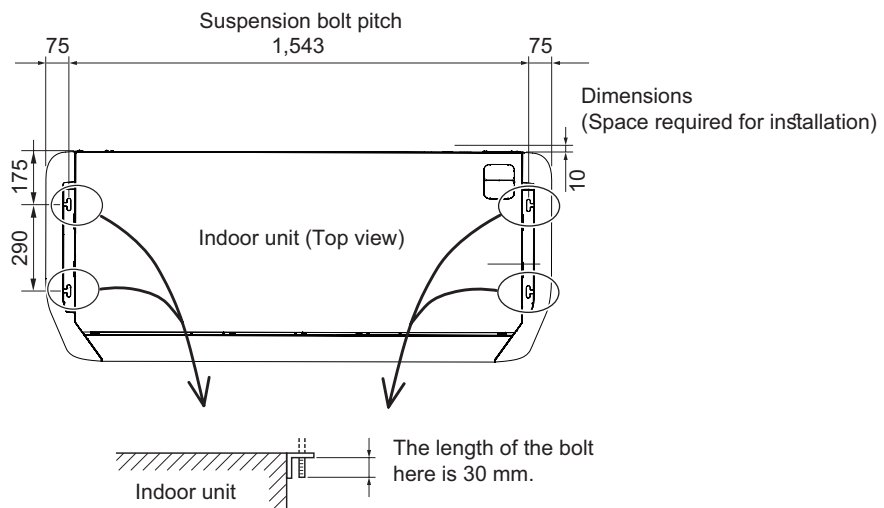

2-3. Models: ABYG36KRTA and ABYG45KRTA

Unit: mm

2-4. Installation space requirement

Unit: mm

Required ceiling height varies according to the ceiling mode setting of function setting No. 20.

Ceiling height (m)		
Ceiling mode	Standard	High ceiling
18, 22, 24, and 30 models	2.7	3.5
36 and 45 models	3.5	4.3