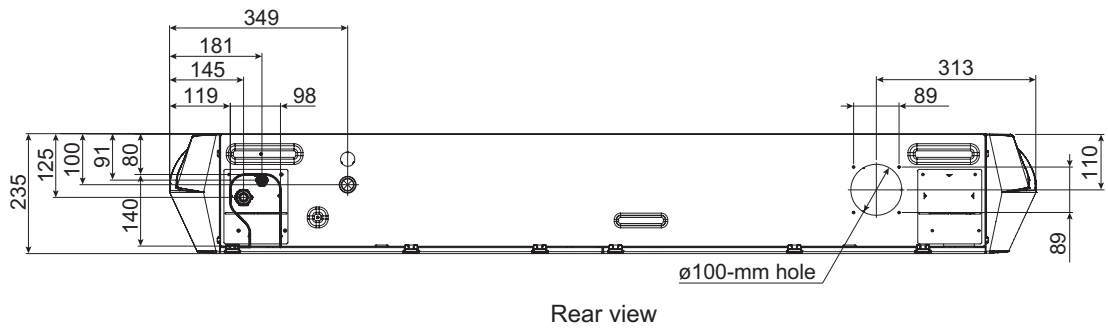

2-3. Models: ABYG36KRTA and ABYG45KRTA

Unit: mm

2-4. Installation space requirement

Unit: mm

Required ceiling height varies according to the ceiling mode setting of function setting No. 20.

Ceiling height (m)		
Ceiling mode	Standard	High ceiling
18, 22, 24, and 30 models	2.7	3.5
36 and 45 models	3.5	4.3