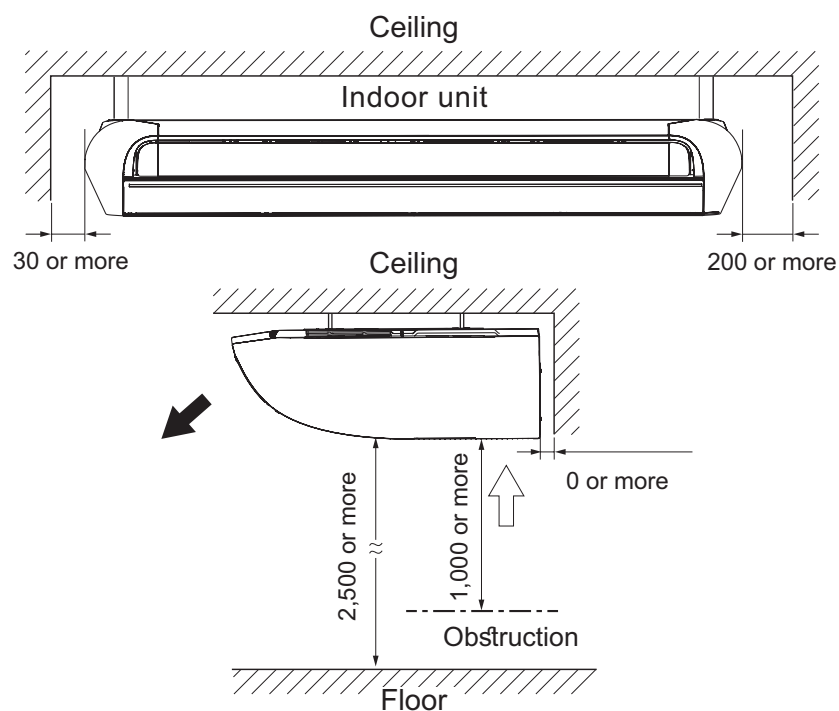

2-3. Models: ABYG36KRTA and ABYG45KRTA

Unit: mm

2-4. Installation space requirement

Unit: mm

Required ceiling height varies according to the ceiling mode setting of function setting No. 20.

Ceiling height (m)		
Ceiling mode	Standard	High ceiling
18, 22, 24, and 30 models	2.7	3.5
36 and 45 models	3.5	4.3