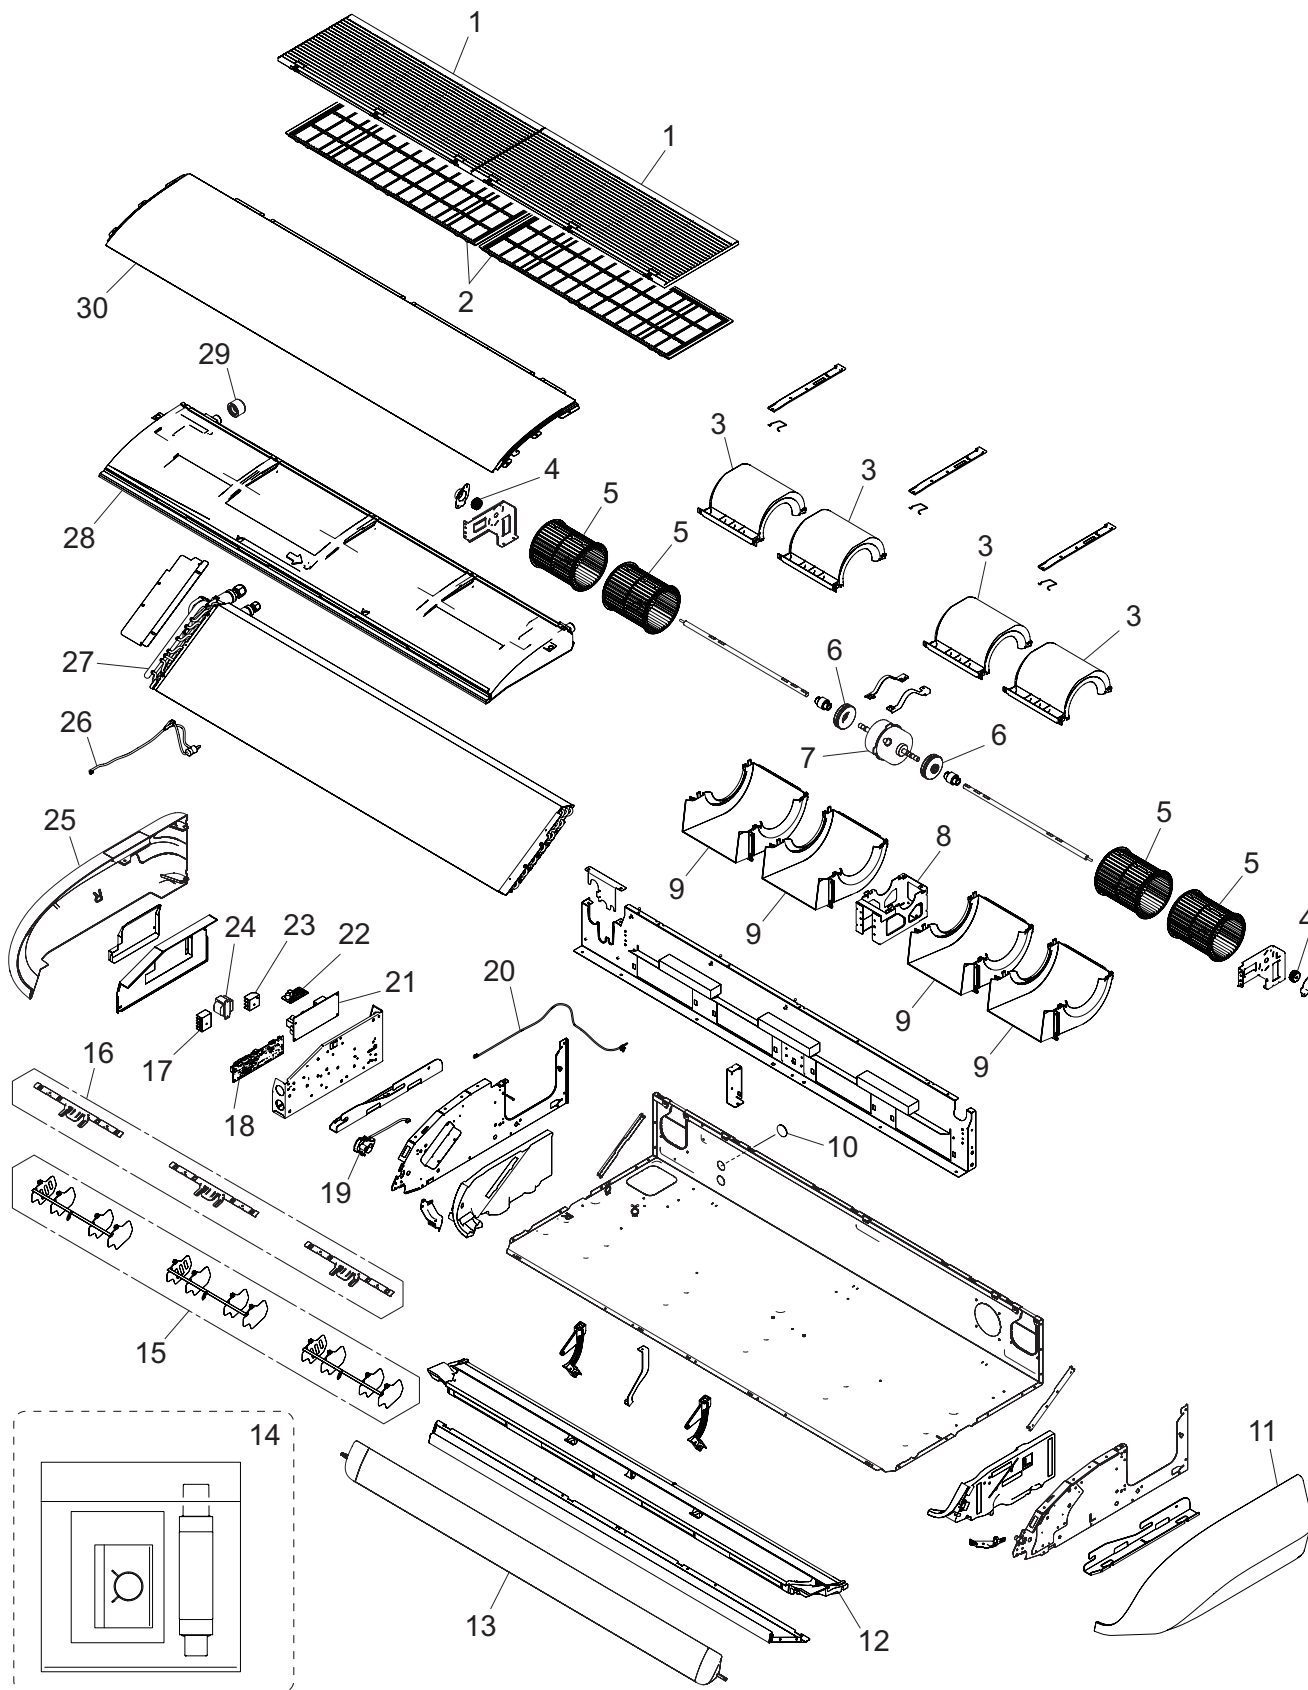

## 2. Indoor unit parts list

### 2-1. Models: ABYG36KRTA and ABYG45KRTA

#### ■ Chassis

TECHNICAL DATA  
AND PARTS LIST

TECHNICAL DATA  
AND PARTS LIST

Item no.	Part no.	Part name	Service part
1	9384321008	Intake grille A sub assy	◆
2	9383342004	Air filter A	◆
3	9384307002	Casing U assy	◆
4	9357921006	Bearing B assy	◆
5	9384110008	Sirocco fan assy	◆
6	9383443008	Rubber (Vibration proof)	◆
7	9603815004	Brushless DC motor	◆
8	9384236005	Motor mount assy	◆
9	9384311009	Casing B assy	◆
10	9352173011	Cap (Power)	◆
11	9383406003	Side panel L	◆
12	9384308009	Top panel cover assy (4-fan)	◆
13	9384144003	Flap assy (4-fan)	◆
14	9384324009	Hose sub assy	◆
15	9383384004	L and R louver	◆
16	9383385001	Base (Louver)	◆
17	9900896027	Terminal (5P)	◆
18	9711524010	Main PCB (for 36 model)	◆
	9711524027	Main PCB (for 45 model)	◆
19	9384312006	Box (Gear) sub assy	◆
20	9900960049	Thermistor (Room)	◆
21	9710661044	Power supply PCB (for 36 model)	◆
	9710661037	Power supply PCB (for 45 model)	◆
22	9710019005	2-way remote PCB	◆
23	9306489045	Terminal (3P)	◆
24	9707457056	Reactor assy	◆
25	9384320001	Side panel R sub assy	◆
26	9900892029	Thermistor (Pipe)	◆
27	9384287007	Evaporator total assy	◆
28	9384364005	Drain pan total assy (4-fan)	◆
29	9358746004	Drain cap	◆
30	9384241009	Front panel (4-fan) assy	◆