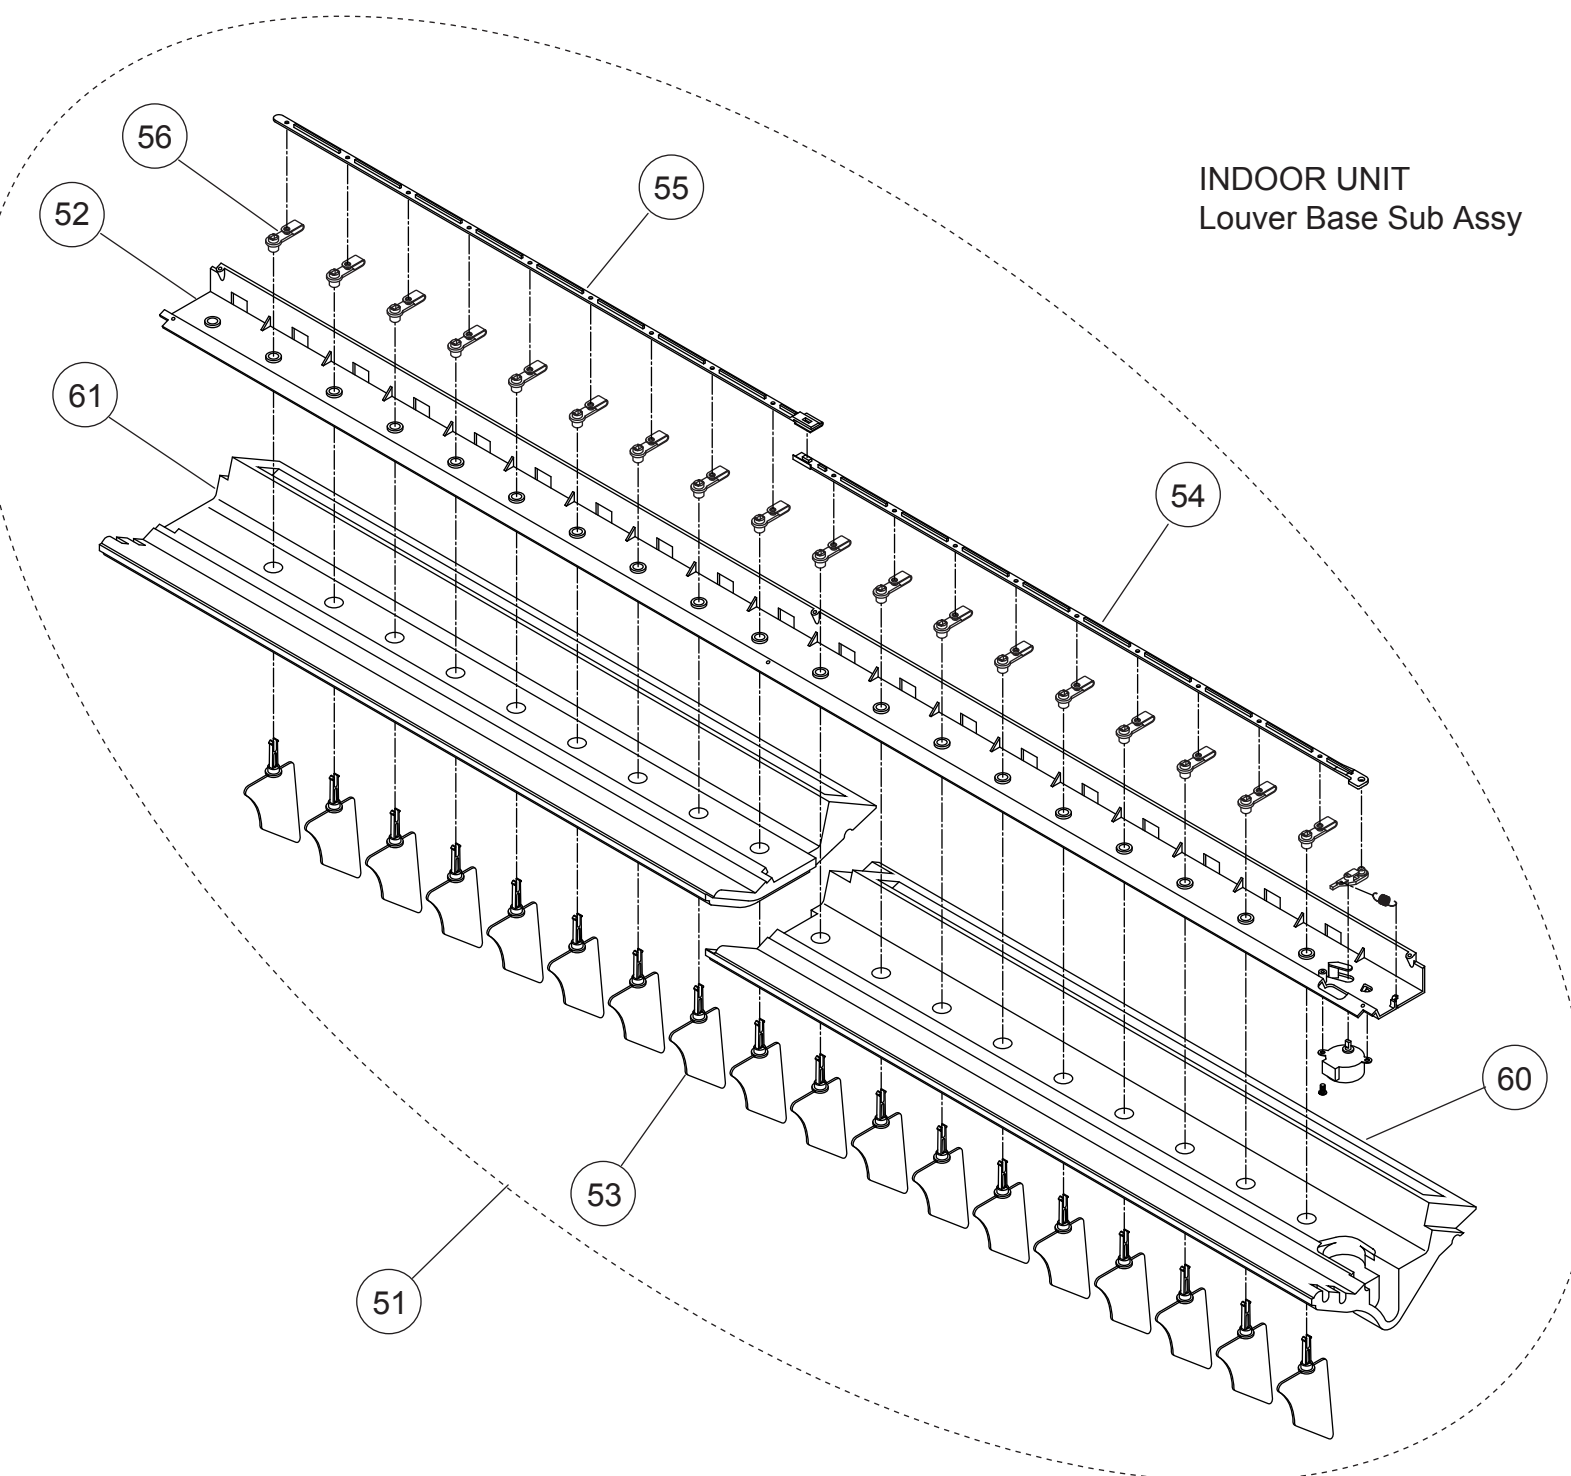

PARTS

INDOOR UNIT

Ref.	Description	Part number
1	Top Cover	9359737018
2	Intake Grille	9359738015
3	Air Filter	9359739012
4	Front Panel	9359734017
5	Indicator PCB	9705891050
6	PCB Holder	9359736011
7	Receiver Cover	9359714002
8	Badge	9359735175
9	Decoration Cover R	9359744016
10	Decoration Cover L	9359745013
11	Kit (Side Cover R)	9371364025
12	Kit (Side Cover L)	9371365022
13	Hanger Bracket	9359742005

INDOOR UNIT
Fan motor

Ref.	Description	Part number
21	kit (Separate Wall Sub Assy)	9371366029
22	Fan Motor Assy	9380718017
23	Rubber (Vibration Proof)	9385102002
24	Casing	9359704003
25	Kit (Cover Casing) Sub Assy	9371367019
26	Sirocco Fan Assy	9359701002
27	Joint Assy	9378038011
28	Shaft	9359707004
29	Bearing B Assy	9357921006

INDOOR UNIT
Evaporator
Drain pan
Flap

Ref.	Description	Part number
31	Kit (Base Sub Assy)	9371360010
32	Panel Left Sub Assy	9360427014
33	Kit (Panel Right Assy)	9371361017
34	Evaporator Sub Assy	9360428264
35	Kit (Pipe Cover L)	9371362014
36	kit (Pipe Cover R)	9371363011
37	Drain Pan Sub Assy	9360429032
38	Flap Assy	9359731016
39	Flap Spring	9359730002
40	Sector Gear	9359729006
41	Pinion Gear	9359728009
42	Motor Base	9359727002
43	Step Motor	9900362010
--	Drain Cap	9358746004
--	Pipe Thermistor	9900022020

INDOOR UNIT
Louver Base Sub Assy

Ref.	Description	Part number
51	Louver Base Sub Assy	9360432049
52	kit (Louver Base)	9371369013
53	Louver	9359719014
54	Motor Rod	9359723004
55	Louver Rod	9359725008
56	Louver Stopper	9359724001
57	Louver Link	9359726005
58	Louver Spring	9359720003
59	Step Motor H	9900297015
60	Louver Insulation R	9359721000
61	Louver Insulation L	9359722007