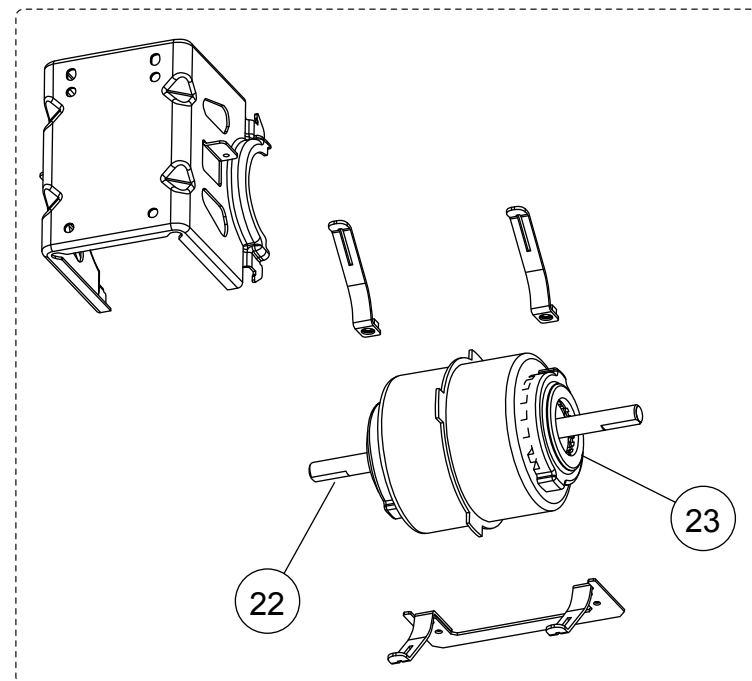

PARTS

INDOOR UNIT

Ref.	Description	Part number
1	Top Cover	9359737018
2	Intake Grille	9359738015
3	Air Filter	9359739012
4	Front Panel	9359734017
5	Indicator PCB	9705891050
6	PCB Holder	9359736011
7	Receiver Cover	9359714002
8	Badge	9359735175
9	Decoration Cover R	9359744016
10	Decoration Cover L	9359745013
11	Kit (Side Cover R)	9371364025
12	Kit (Side Cover L)	9371365022
13	Hanger Bracket	9359742005

INDOOR UNIT
Fan motor

Ref.	Description	Part number
21	kit (Separate Wall Sub Assy)	9371366029
22	Fan Motor Assy	9380718017
23	Rubber (Vibration Proof)	9385102002
24	Casing	9359704003
25	Kit (Cover Casing) Sub Assy	9371367019
26	Sirocco Fan Assy	9359701002
27	Joint Assy	9378038011
28	Shaft	9359707004
29	Bearing B Assy	9357921006

INDOOR UNIT
Evaporator
Drain pan
Flap

Ref.	Description	Part number
31	Kit (Base Sub Assy)	9371360010
32	Panel Left Sub Assy	9360427014
33	Kit (Panel Right Assy)	9371361017
34	Evaporator Sub Assy	9360428264
35	Kit (Pipe Cover L)	9371362014
36	kit (Pipe Cover R)	9371363011
37	Drain Pan Sub Assy	9360429032
38	Flap Assy	9359731016
39	Flap Spring	9359730002
40	Sector Gear	9359729006
41	Pinion Gear	9359728009
42	Motor Base	9359727002
43	Step Motor	9900362010
--	Drain Cap	9358746004
--	Pipe Thermistor	9900022020

INDOOR UNIT
Louver Base Sub Assy

Ref.	Description	Part number
51	Louver Base Sub Assy	9360432049
52	kit (Louver Base)	9371369013
53	Louver	9359719014
54	Motor Rod	9359723004
55	Louver Rod	9359725008
56	Louver Stopper	9359724001
57	Louver Link	9359726005
58	Louver Spring	9359720003
59	Step Motor H	9900297015
60	Louver Insulation R	9359721000
61	Louver Insulation L	9359722007