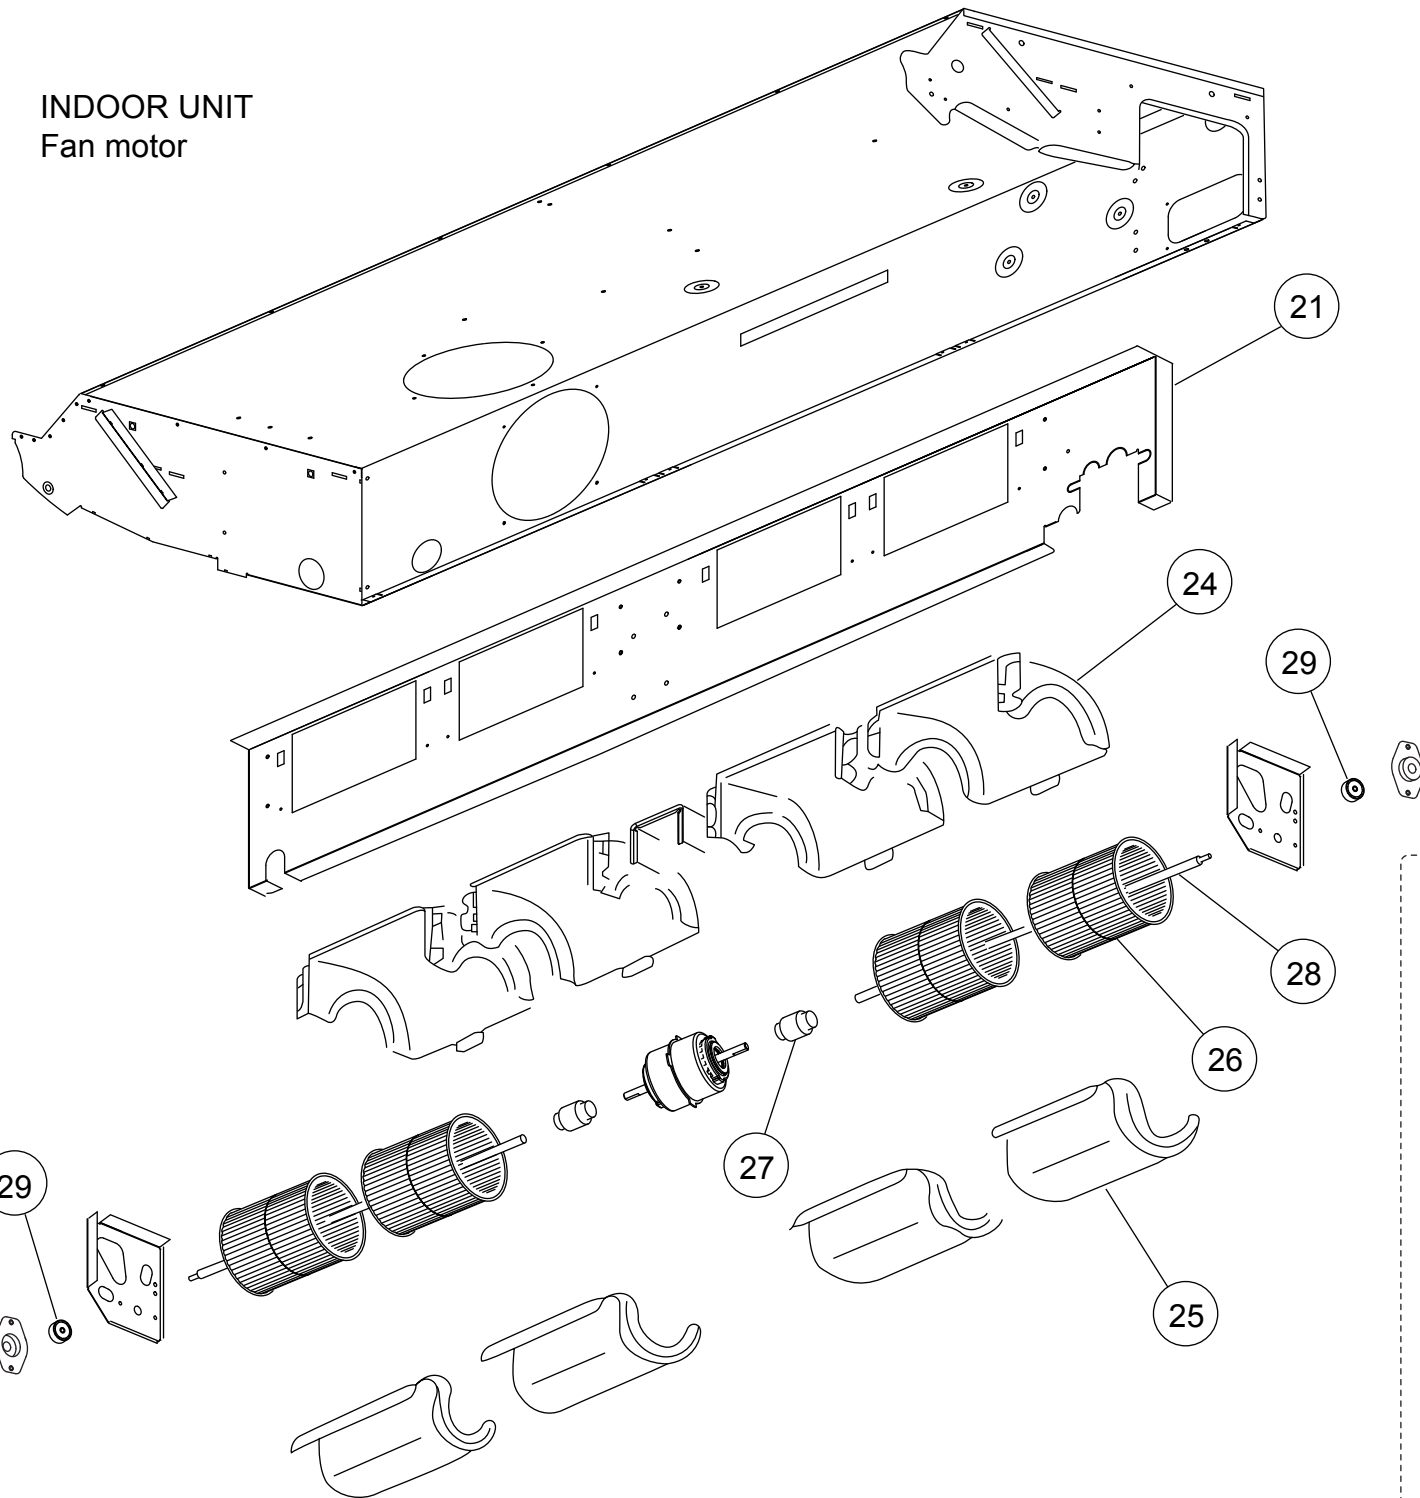

PARTS

INDOOR UNIT

Ref.	Description	Part number
1	Top Cover	9359737018
2	Intake Grille	9359738015
3	Air Filter	9359739012
4	Front Panel	9359734017
5	Indicator PCB	9705891050
6	PCB Holder	9359736011
7	Receiver Cover	9359714002
8	Badge	9359735175
9	Decoration Cover R	9359744016
10	Decoration Cover L	9359745013
11	Kit (Side Cover R)	9371364025
12	Kit (Side Cover L)	9371365022
13	Hanger Bracket	9359742005

INDOOR UNIT
Fan motor

Ref.	Description	Part number
21	kit (Separate Wall Sub Assy)	9371366029
22	Fan Motor Assy	9380718017
23	Rubber (Vibration Proof)	9385102002
24	Casing	9359704003
25	Kit (Cover Casing) Sub Assy	9371367019
26	Sirocco Fan Assy	9359701002
27	Joint Assy	9378038011
28	Shaft	9359707004
29	Bearing B Assy	9357921006

INDOOR UNIT
Evaporator
Drain pan
Flap

Ref.	Description	Part number
31	Kit (Base Sub Assy)	9371360010
32	Panel Left Sub Assy	9360427014
33	Kit (Panel Right Assy)	9371361017
34	Evaporator Sub Assy	9360428264
35	Kit (Pipe Cover L)	9371362014
36	kit (Pipe Cover R)	9371363011
37	Drain Pan Sub Assy	9360429032
38	Flap Assy	9359731016
39	Flap Spring	9359730002
40	Sector Gear	9359729006
41	Pinion Gear	9359728009
42	Motor Base	9359727002
43	Step Motor	9900362010
--	Drain Cap	9358746004
--	Pipe Thermistor	9900022020

INDOOR UNIT
Louver Base Sub Assy

Ref.	Description	Part number
51	Louver Base Sub Assy	9360432049
52	kit (Louver Base)	9371369013
53	Louver	9359719014
54	Motor Rod	9359723004
55	Louver Rod	9359725008
56	Louver Stopper	9359724001
57	Louver Link	9359726005
58	Louver Spring	9359720003
59	Step Motor H	9900297015
60	Louver Insulation R	9359721000
61	Louver Insulation L	9359722007