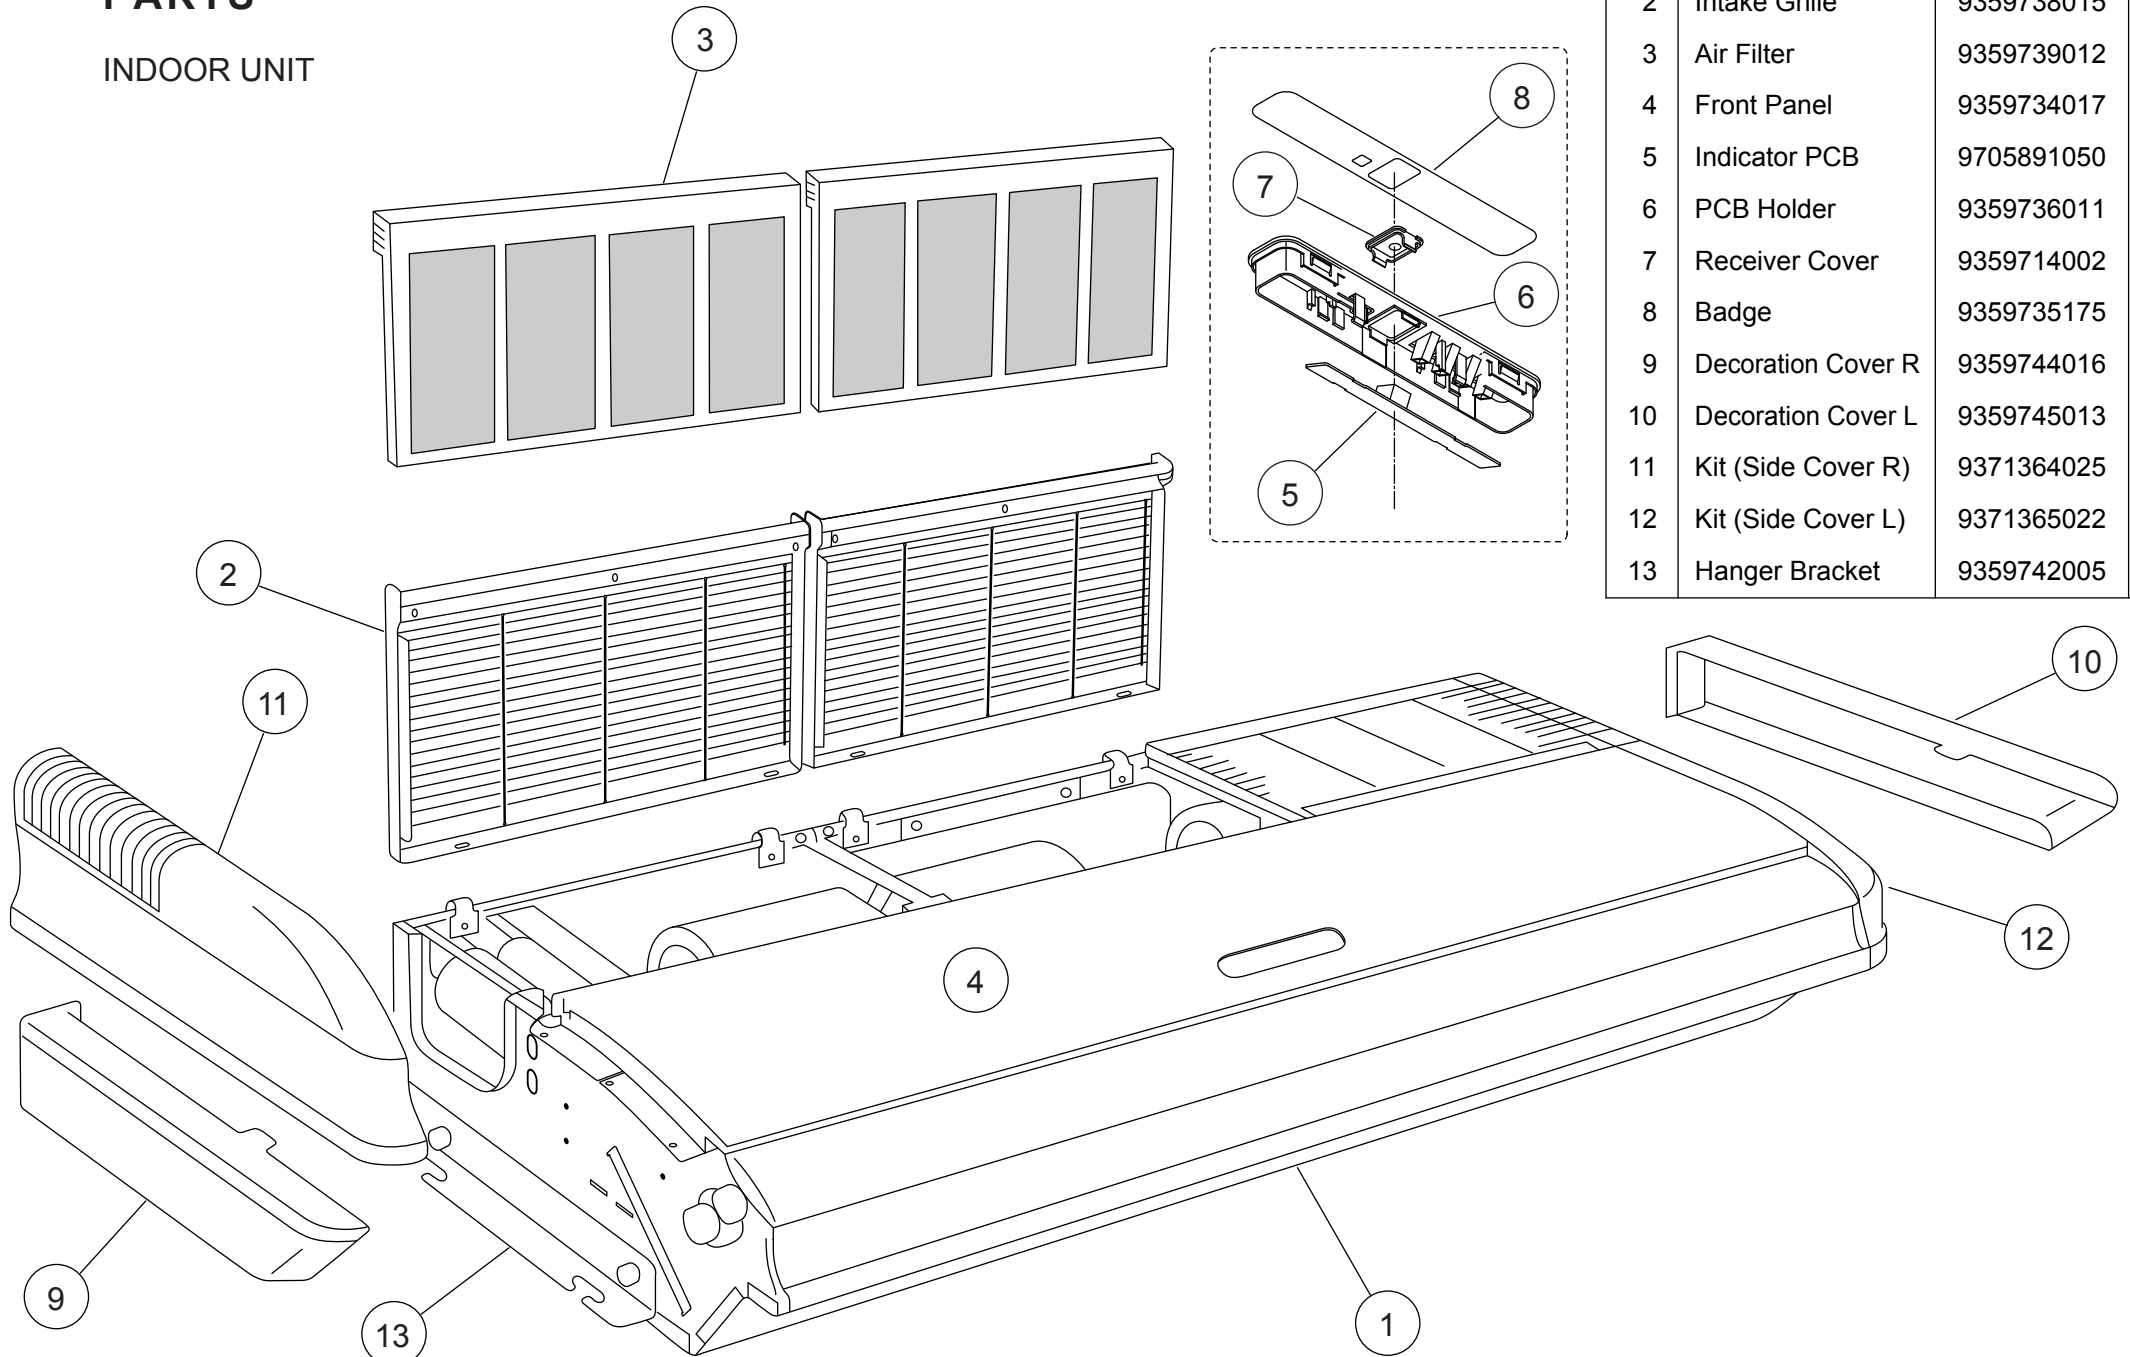

PARTS

INDOOR UNIT

Ref.	Description	Part number
1	Top Cover	9359737018
2	Intake Grille	9359738015
3	Air Filter	9359739012
4	Front Panel	9359734017
5	Indicator PCB	9705891050
6	PCB Holder	9359736011
7	Receiver Cover	9359714002
8	Badge	9359735175
9	Decoration Cover R	9359744016
10	Decoration Cover L	9359745013
11	Kit (Side Cover R)	9371364025
12	Kit (Side Cover L)	9371365022
13	Hanger Bracket	9359742005

INDOOR UNIT
Fan motor

Ref.	Description	Part number
21	kit (Separate Wall Sub Assy)	9371366029
22	Fan Motor Assy	9380718017
23	Rubber (Vibration Proof)	9385102002
24	Casing	9359704003
25	Kit (Cover Casing) Sub Assy	9371367019
26	Sirocco Fan Assy	9359701002
27	Joint Assy	9378038011
28	Shaft	9359707004
29	Bearing B Assy	9357921006

INDOOR UNIT
Evaporator
Drain pan
Flap

Ref.	Description	Part number
31	Kit (Base Sub Assy)	9371360010
32	Panel Left Sub Assy	9360427014
33	Kit (Panel Right Assy)	9371361017
34	Evaporator Sub Assy	9360428264
35	Kit (Pipe Cover L)	9371362014
36	kit (Pipe Cover R)	9371363011
37	Drain Pan Sub Assy	9360429032
38	Flap Assy	9359731016
39	Flap Spring	9359730002
40	Sector Gear	9359729006
41	Pinion Gear	9359728009
42	Motor Base	9359727002
43	Step Motor	9900362010
--	Drain Cap	9358746004
--	Pipe Thermistor	9900022020