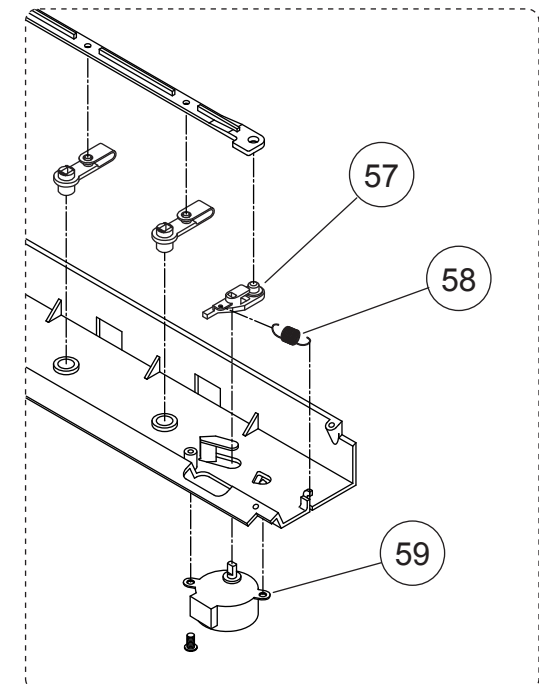

PARTS

INDOOR UNIT

Ref.	Description	Part number
1	Top Cover	9359737018
2	Intake Grille	9359738015
3	Air Filter	9359739012
4	Front Panel	9359734017
5	Indicator PCB	9705891050
6	PCB Holder	9359736011
7	Receiver Cover	9359714002
8	Badge	9359735175
9	Decoration Cover R	9359744016
10	Decoration Cover L	9359745013
11	Kit (Side Cover R)	9371364025
12	Kit (Side Cover L)	9371365022
13	Hanger Bracket	9359742005

INDOOR UNIT
Fan motor

Ref.	Description	Part number
21	kit (Separate Wall Sub Assy)	9371366029
22	Fan Motor Assy	9380718017
23	Rubber (Vibration Proof)	9385102002
24	Casing	9359704003
25	Kit (Cover Casing) Sub Assy	9371367019
26	Sirocco Fan Assy	9359701002
27	Joint Assy	9378038011
28	Shaft	9359707004
29	Bearing B Assy	9357921006

INDOOR UNIT
Evaporator
Drain pan
Flap

Ref.	Description	Part number
31	Kit (Base Sub Assy)	9371360010
32	Panel Left Sub Assy	9360427014
33	Kit (Panel Right Assy)	9371361017
34	Evaporator Sub Assy	9360428264
35	Kit (Pipe Cover L)	9371362014
36	kit (Pipe Cover R)	9371363011
37	Drain Pan Sub Assy	9360429032
38	Flap Assy	9359731016
39	Flap Spring	9359730002
40	Sector Gear	9359729006
41	Pinion Gear	9359728009
42	Motor Base	9359727002
43	Step Motor	9900362010
--	Drain Cap	9358746004
--	Pipe Thermistor	9900022020

INDOOR UNIT
Louver Base Sub Assy

Ref.	Description	Part number
51	Louver Base Sub Assy	9360432049
52	kit (Louver Base)	9371369013
53	Louver	9359719014
54	Motor Rod	9359723004
55	Louver Rod	9359725008
56	Louver Stopper	9359724001
57	Louver Link	9359726005
58	Louver Spring	9359720003
59	Step Motor H	9900297015
60	Louver Insulation R	9359721000
61	Louver Insulation L	9359722007