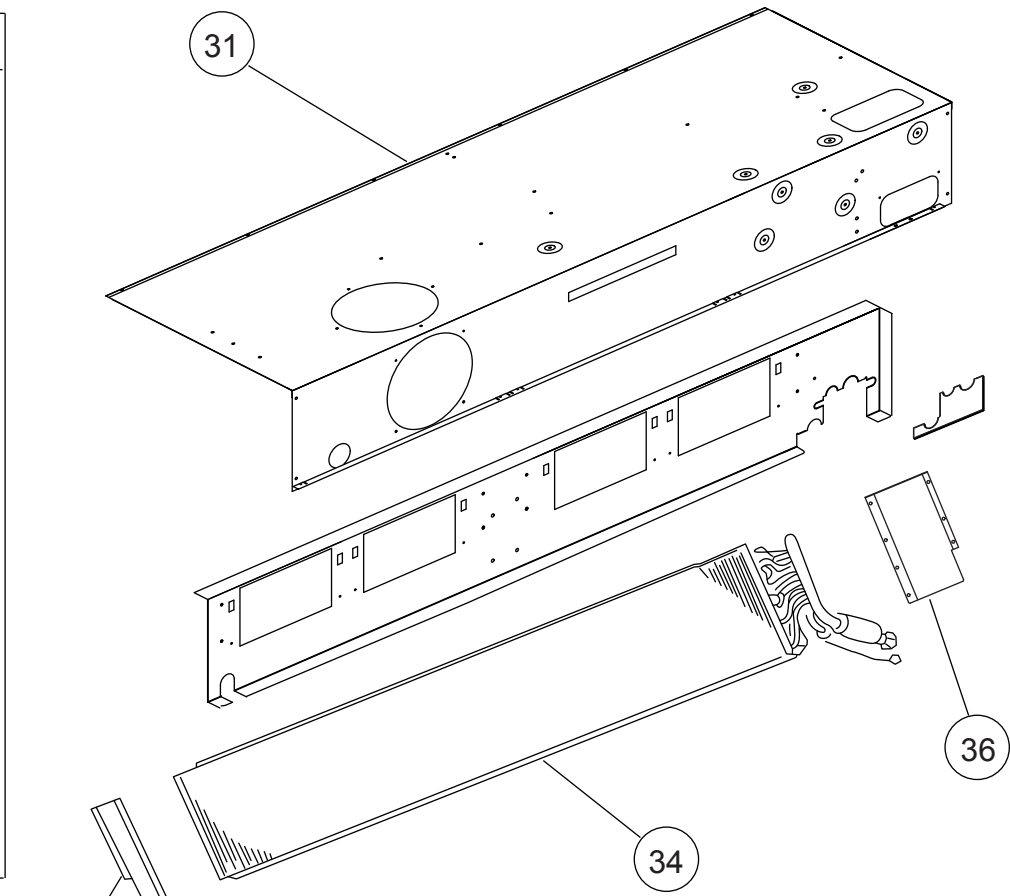

PARTS

INDOOR UNIT

Ref.	Description	Part number
1	Top Cover	9359737018
2	Intake Grille	9359738015
3	Air Filter	9359739012
4	Front Panel	9359734017
5	Indicator PCB	9705891050
6	PCB Holder	9359736011
7	Receiver Cover	9359714002
8	Badge	9359735175
9	Decoration Cover R	9359744016
10	Decoration Cover L	9359745013
11	Kit (Side Cover R)	9371364025
12	Kit (Side Cover L)	9371365022
13	Hanger Bracket	9359742005

INDOOR UNIT
Fan motor

Ref.	Description	Part number
21	kit (Separate Wall Sub Assy)	9371366029
22	Fan Motor Assy	9380718017
23	Rubber (Vibration Proof)	9385102002
24	Casing	9359704003
25	Kit (Cover Casing) Sub Assy	9371367019
26	Sirocco Fan Assy	9359701002
27	Joint Assy	9378038011
28	Shaft	9359707004
29	Bearing B Assy	9357921006

INDOOR UNIT
Evaporator
Drain pan
Flap

Ref.	Description	Part number
31	Kit (Base Sub Assy)	9371360010
32	Panel Left Sub Assy	9360427014
33	Kit (Panel Right Assy)	9371361017
34	Evaporator Sub Assy	9360428264
35	Kit (Pipe Cover L)	9371362014
36	kit (Pipe Cover R)	9371363011
37	Drain Pan Sub Assy	9360429032
38	Flap Assy	9359731016
39	Flap Spring	9359730002
40	Sector Gear	9359729006
41	Pinion Gear	9359728009
42	Motor Base	9359727002
43	Step Motor	9900362010
--	Drain Cap	9358746004
--	Pipe Thermistor	9900022020

INDOOR UNIT
Louver Base Sub Assy

Ref.	Description	Part number
51	Louver Base Sub Assy	9360432049
52	kit (Louver Base)	9371369013
53	Louver	9359719014
54	Motor Rod	9359723004
55	Louver Rod	9359725008
56	Louver Stopper	9359724001
57	Louver Link	9359726005
58	Louver Spring	9359720003
59	Step Motor H	9900297015
60	Louver Insulation R	9359721000
61	Louver Insulation L	9359722007