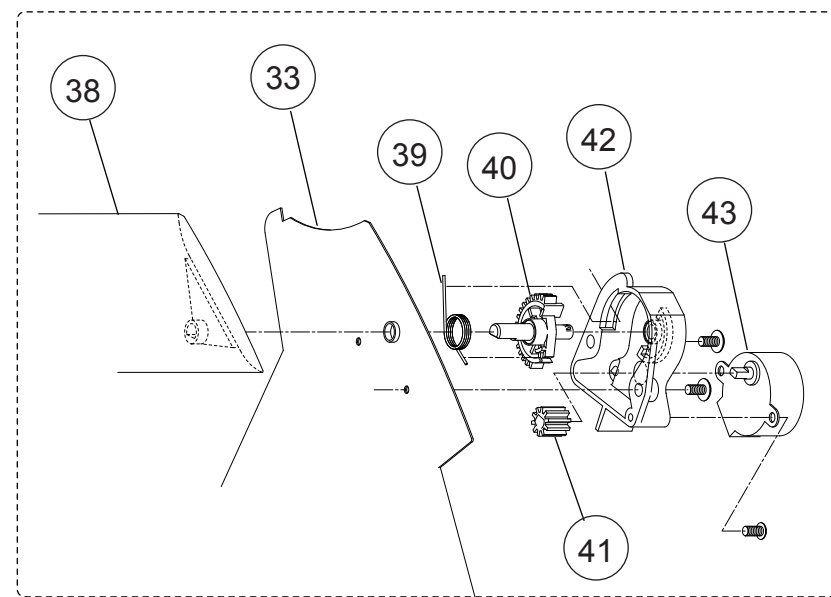

PARTS

INDOOR UNIT

Ref.	Description	Part number
1	Top Cover	9359737018
2	Intake Grille	9359738015
3	Air Filter	9359739012
4	Front Panel	9359734017
5	Indicator PCB	9705891050
6	PCB Holder	9359736011
7	Receiver Cover	9359714002
8	Badge	9359735175
9	Decoration Cover R	9359744016
10	Decoration Cover L	9359745013
11	Kit (Side Cover R)	9371364025
12	Kit (Side Cover L)	9371365022
13	Hanger Bracket	9359742005

INDOOR UNIT
Fan motor

Ref.	Description	Part number
21	kit (Separate Wall Sub Assy)	9371366029
22	Fan Motor Assy	9380718017
23	Rubber (Vibration Proof)	9385102002
24	Casing	9359704003
25	Kit (Cover Casing) Sub Assy	9371367019
26	Sirocco Fan Assy	9359701002
27	Joint Assy	9378038011
28	Shaft	9359707004
29	Bearing B Assy	9357921006

INDOOR UNIT
Evaporator
Drain pan
Flap

Ref.	Description	Part number
31	Kit (Base Sub Assy)	9371360010
32	Panel Left Sub Assy	9360427014
33	Kit (Panel Right Assy)	9371361017
34	Evaporator Sub Assy	9360428264
35	Kit (Pipe Cover L)	9371362014
36	kit (Pipe Cover R)	9371363011
37	Drain Pan Sub Assy	9360429032
38	Flap Assy	9359731016
39	Flap Spring	9359730002
40	Sector Gear	9359729006
41	Pinion Gear	9359728009
42	Motor Base	9359727002
43	Step Motor	9900362010
--	Drain Cap	9358746004
--	Pipe Thermistor	9900022020

INDOOR UNIT
Louver Base Sub Assy

Ref.	Description	Part number
51	Louver Base Sub Assy	9360432049
52	kit (Louver Base)	9371369013
53	Louver	9359719014
54	Motor Rod	9359723004
55	Louver Rod	9359725008
56	Louver Stopper	9359724001
57	Louver Link	9359726005
58	Louver Spring	9359720003
59	Step Motor H	9900297015
60	Louver Insulation R	9359721000
61	Louver Insulation L	9359722007