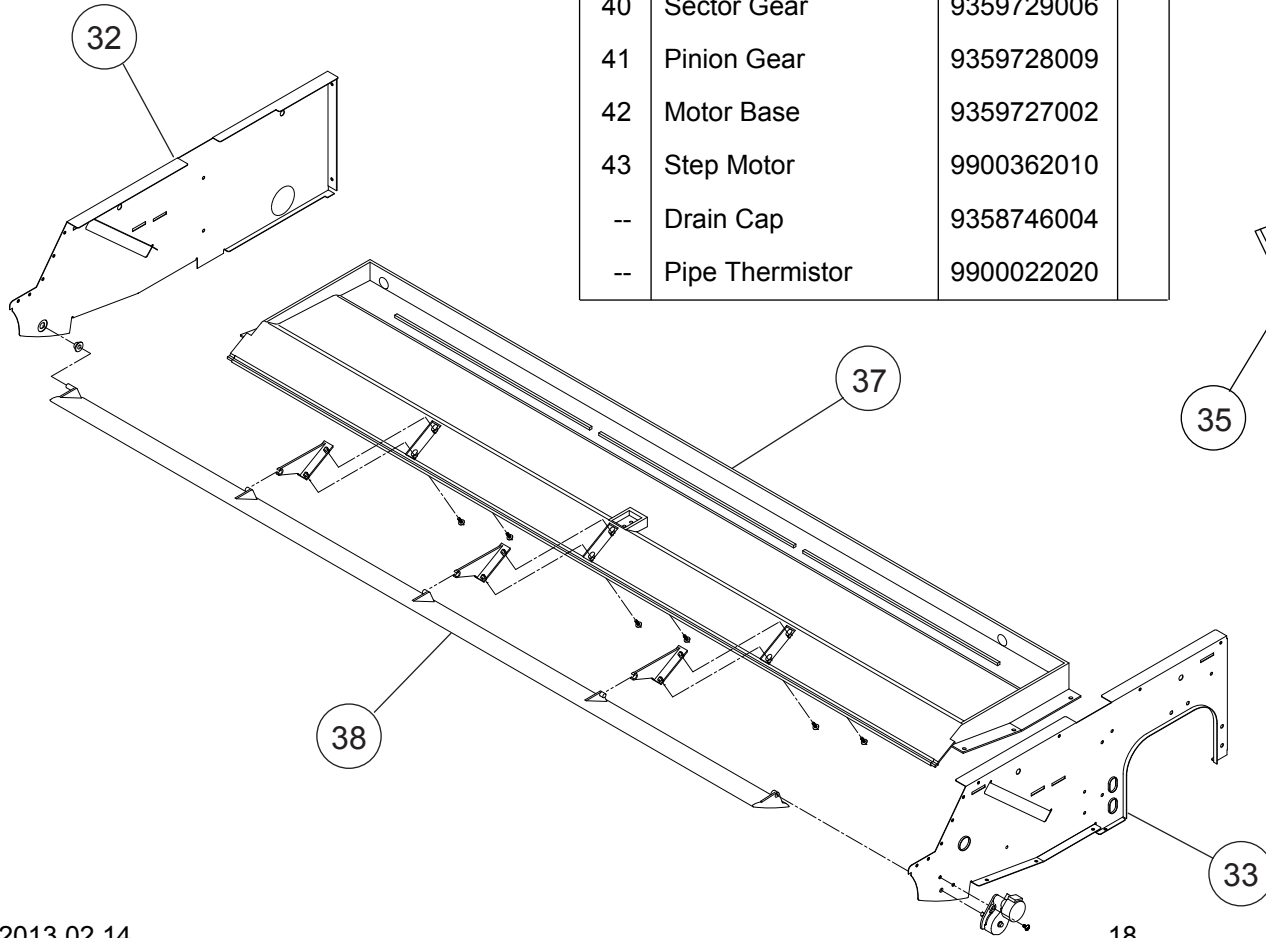

PARTS

INDOOR UNIT

Ref.	Description	Part number
1	Top Cover	9359737018
2	Intake Grille	9359738015
3	Air Filter	9359739012
4	Front Panel	9359734017
5	Indicator PCB	9705891050
6	PCB Holder	9359736011
7	Receiver Cover	9359714002
8	Badge	9359735175
9	Decoration Cover R	9359744016
10	Decoration Cover L	9359745013
11	Kit (Side Cover R)	9371364025
12	Kit (Side Cover L)	9371365022
13	Hanger Bracket	9359742005

INDOOR UNIT
Fan motor

Ref.	Description	Part number
21	kit (Separate Wall Sub Assy)	9371366029
22	Fan Motor Assy	9380718017
23	Rubber (Vibration Proof)	9385102002
24	Casing	9359704003
25	Kit (Cover Casing) Sub Assy	9371367019
26	Sirocco Fan Assy	9359701002
27	Joint Assy	9378038011
28	Shaft	9359707004
29	Bearing B Assy	9357921006

INDOOR UNIT
Evaporator
Drain pan
Flap

Ref.	Description	Part number
31	Kit (Base Sub Assy)	9371360010
32	Panel Left Sub Assy	9360427014
33	Kit (Panel Right Assy)	9371361017
34	Evaporator Sub Assy	9360428264
35	Kit (Pipe Cover L)	9371362014
36	kit (Pipe Cover R)	9371363011
37	Drain Pan Sub Assy	9360429032
38	Flap Assy	9359731016
39	Flap Spring	9359730002
40	Sector Gear	9359729006
41	Pinion Gear	9359728009
42	Motor Base	9359727002
43	Step Motor	9900362010
--	Drain Cap	9358746004
--	Pipe Thermistor	9900022020

INDOOR UNIT
Louver Base Sub Assy

Ref.	Description	Part number
51	Louver Base Sub Assy	9360432049
52	kit (Louver Base)	9371369013
53	Louver	9359719014
54	Motor Rod	9359723004
55	Louver Rod	9359725008
56	Louver Stopper	9359724001
57	Louver Link	9359726005
58	Louver Spring	9359720003
59	Step Motor H	9900297015
60	Louver Insulation R	9359721000
61	Louver Insulation L	9359722007