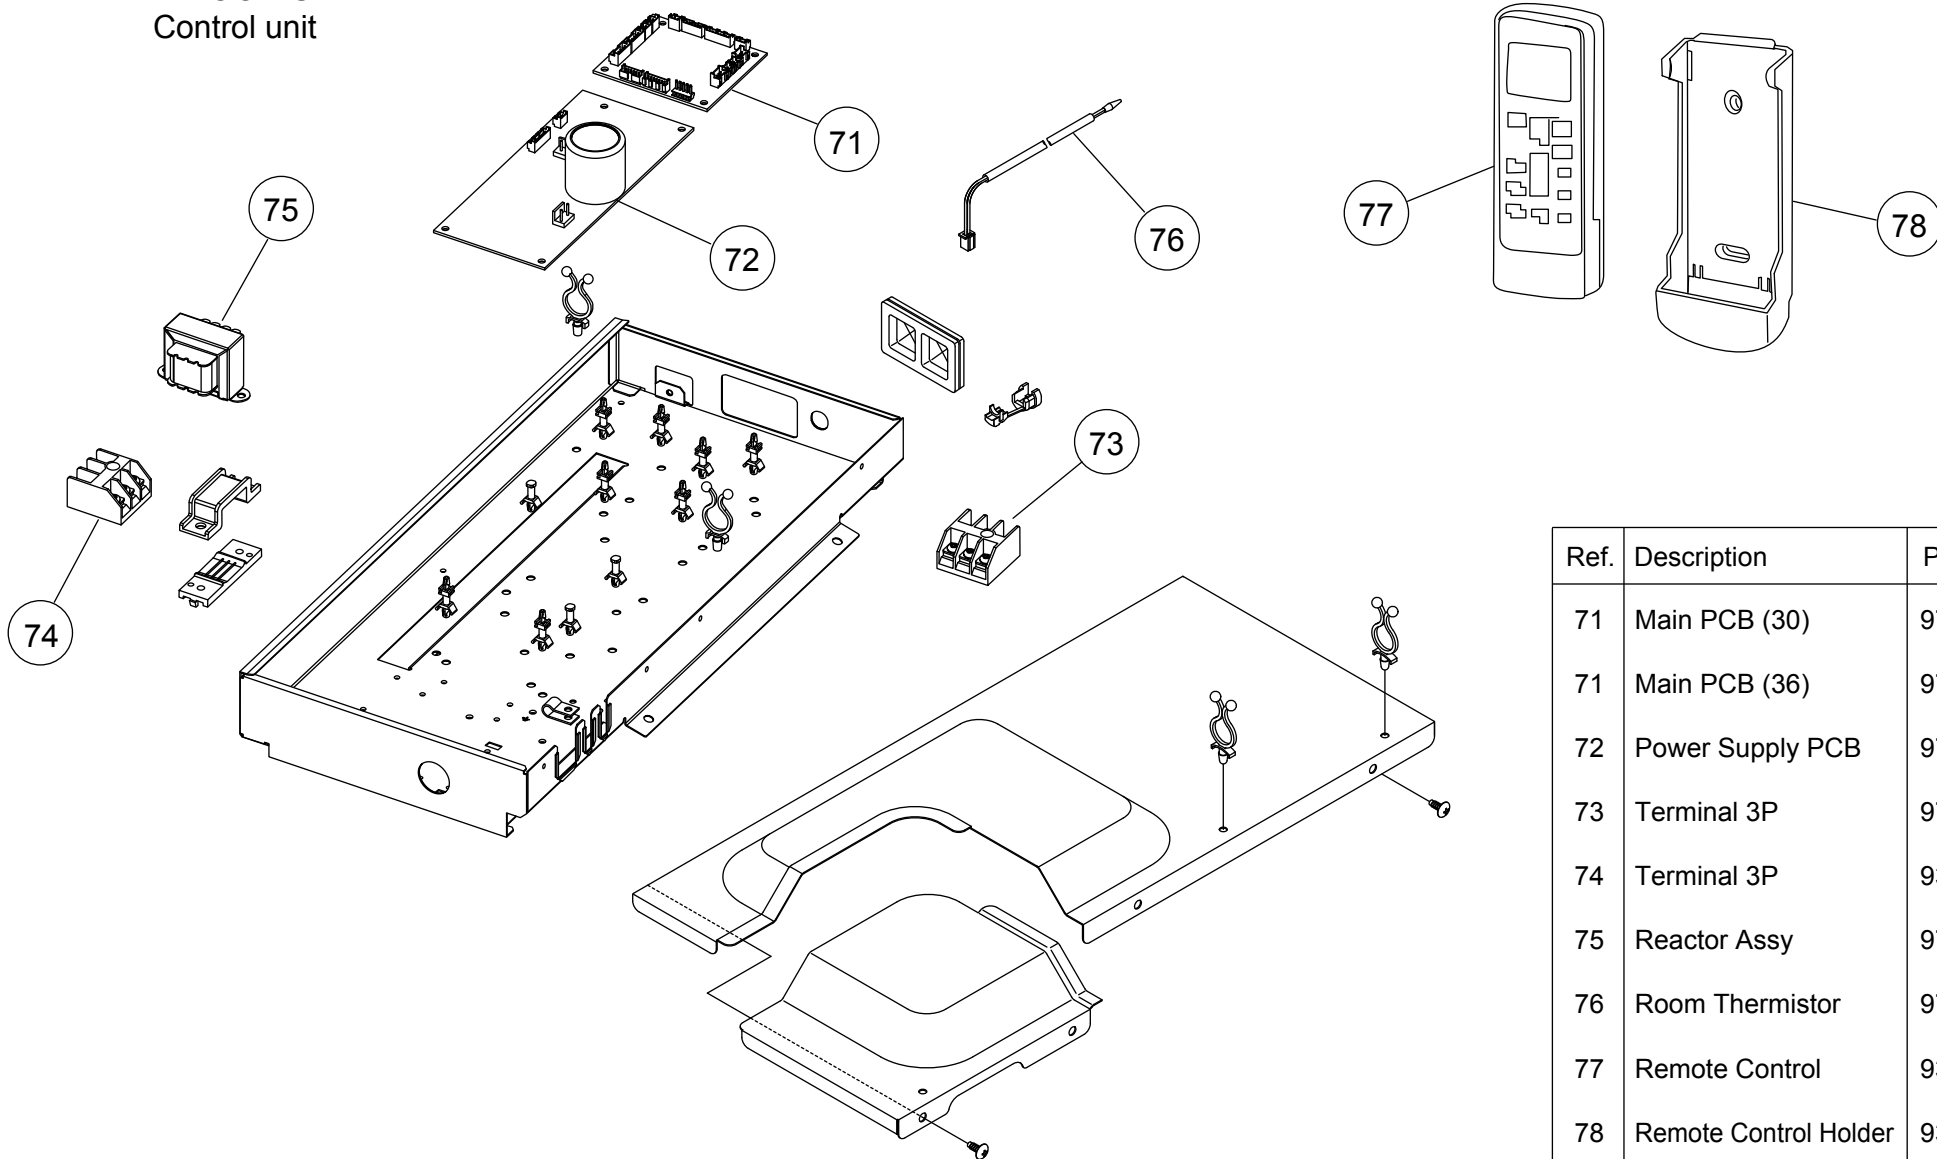

INDOOR UNIT
Control unit

Ref.	Description	Part number
71	Main PCB (30)	9709245255
71	Main PCB (36)	9709245262
72	Power Supply PCB	9707398342
73	Terminal 3P	9703345012
74	Terminal 3P	9306489045
75	Reactor Assy	9707457018
76	Room Thermistor	9703299025
77	Remote Control	9379219037
78	Remote Control Holder	9305642045