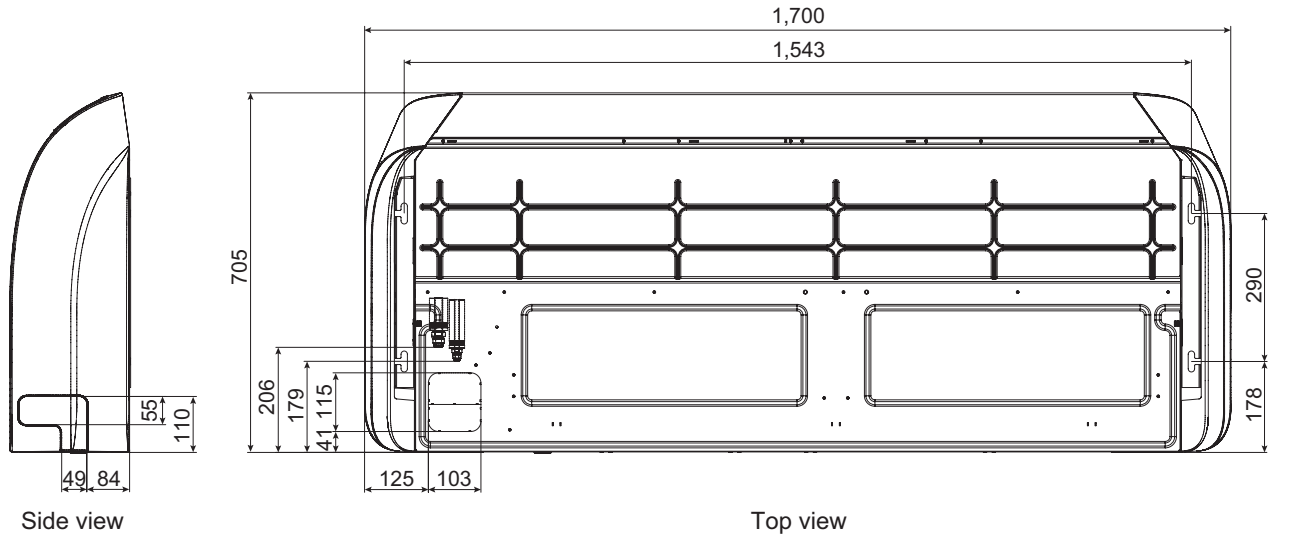

## 2-3. Models: ABYG36KRTA and ABYG45KRTA

Unit: mm

## 2-4. Installation space requirement

Unit: mm

Required ceiling height varies according to the ceiling mode setting of function setting No. 20.

Ceiling height (m)		
Ceiling mode	Standard	High ceiling
18, 22, 24, and 30 models	2.7	3.5
36 and 45 models	3.5	4.3