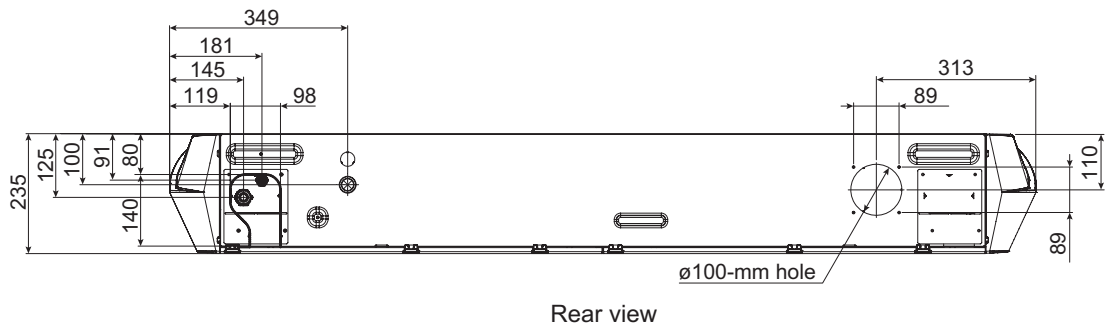

## 2-3. Models: ABYG36KRTA and ABYG45KRTA

Unit: mm

## 2-4. Installation space requirement

Unit: mm

Required ceiling height varies according to the ceiling mode setting of function setting No. 20.

Ceiling height (m)		
Ceiling mode	Standard	High ceiling
18, 22, 24, and 30 models	2.7	3.5
36 and 45 models	3.5	4.3