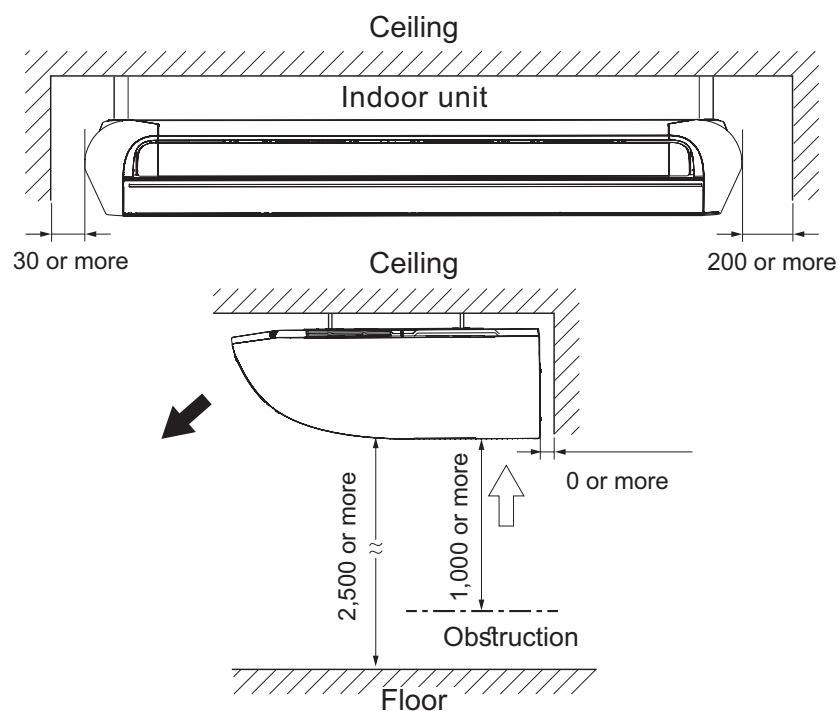

## 2-3. Models: ABYG36KRTA and ABYG45KRTA

Unit: mm

## 2-4. Installation space requirement

Unit: mm

Required ceiling height varies according to the ceiling mode setting of function setting No. 20.

Ceiling height (m)		
Ceiling mode	Standard	High ceiling
18, 22, 24, and 30 models	2.7	3.5
36 and 45 models	3.5	4.3