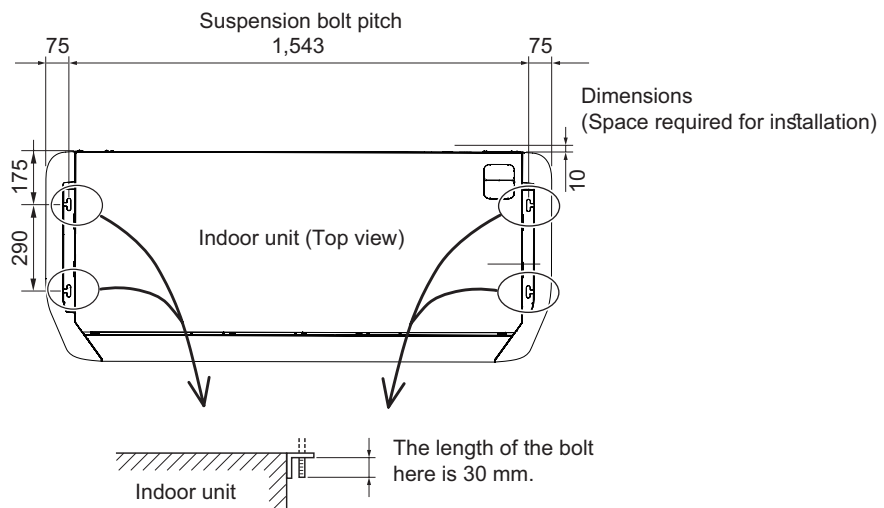

## 2-3. Models: ABYG36KRTA and ABYG45KRTA

Unit: mm

## 2-4. Installation space requirement

Unit: mm

Required ceiling height varies according to the ceiling mode setting of function setting No. 20.

Ceiling height (m)		
Ceiling mode	Standard	High ceiling
18, 22, 24, and 30 models	2.7	3.5
36 and 45 models	3.5	4.3