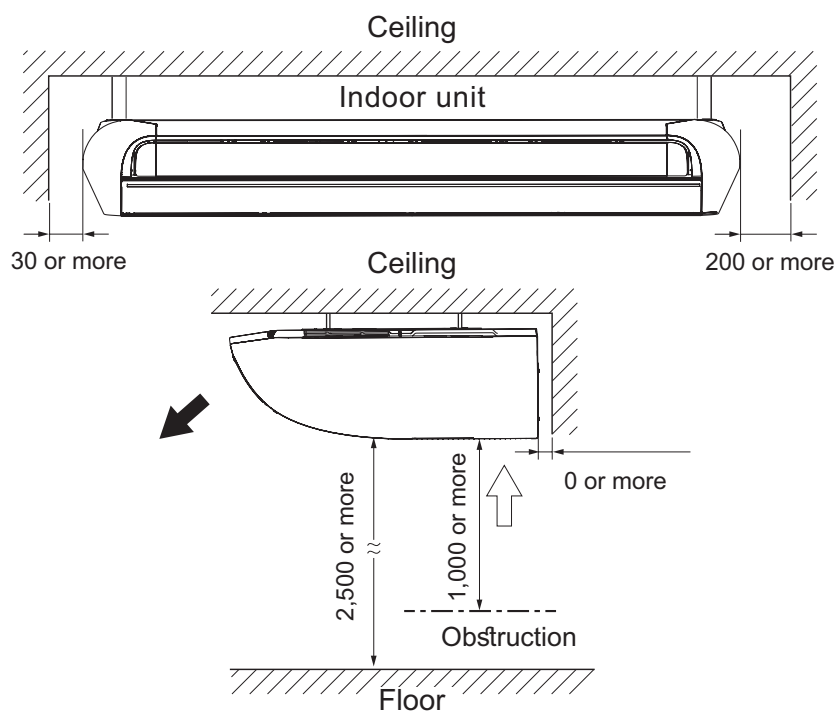

2. Dimensions

2-1. Model: ABYG54KRTA

Unit: mm

2-2. Installation space requirement

Unit: mm

Required ceiling height varies according to the ceiling mode setting of function setting No. 20.

Ceiling height (m)		
Ceiling mode	Standard	High ceiling
54 model	3.5	4.3