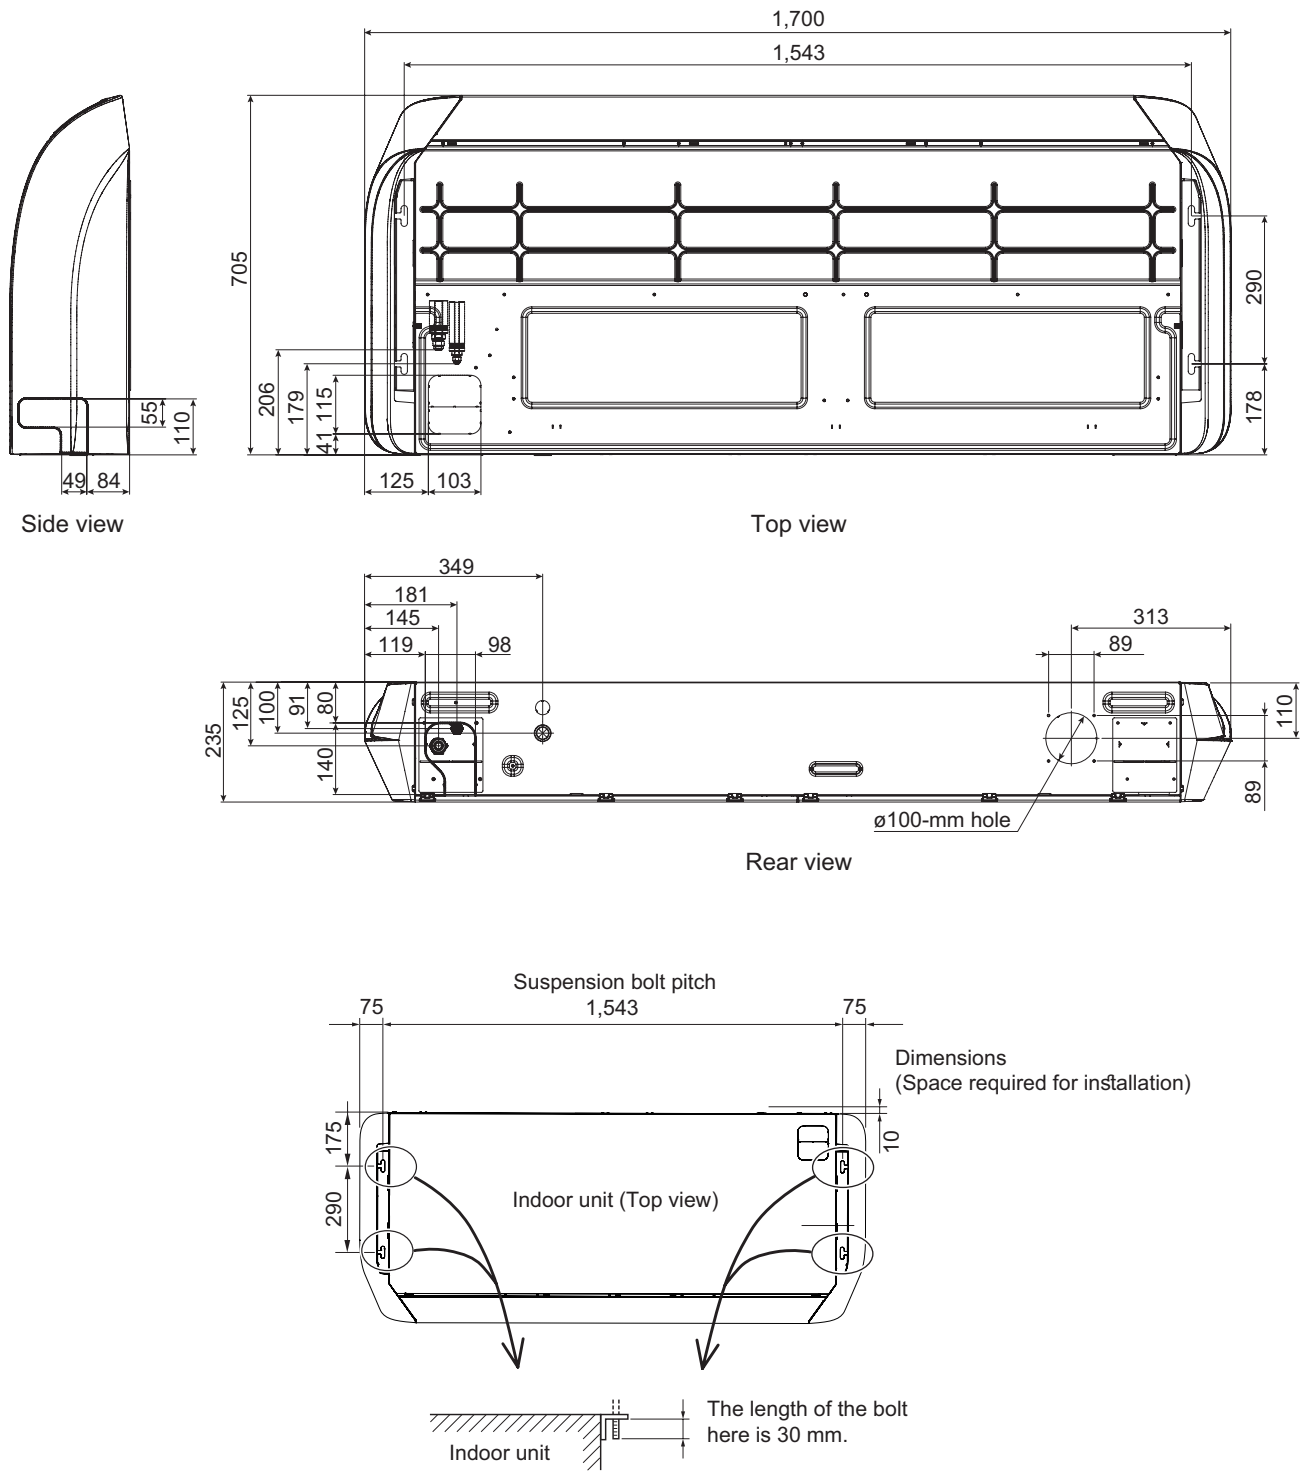

2. Dimensions

2-1. Model: ABYG54KRTA

Unit: mm

2-2. Installation space requirement

Unit: mm

Required ceiling height varies according to the ceiling mode setting of function setting No. 20.

Ceiling height (m)		
Ceiling mode	Standard	High ceiling
54 model	3.5	4.3