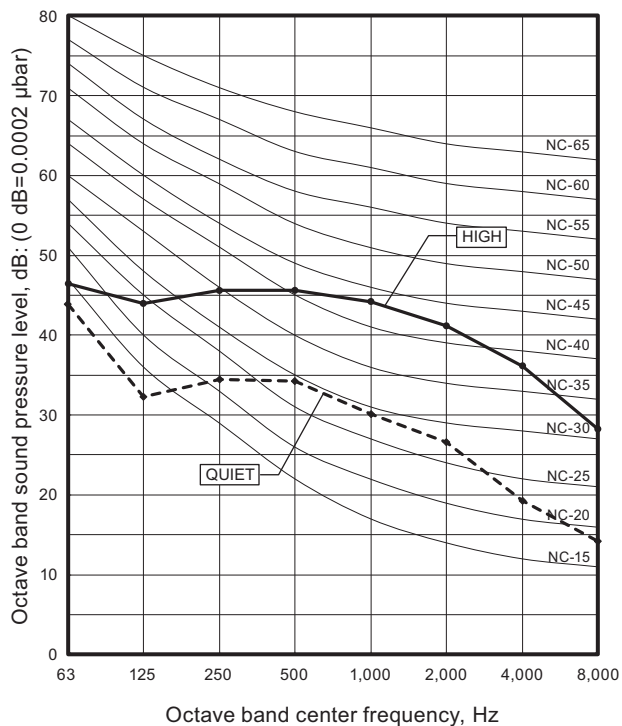

6. Operation noise (sound pressure)

6-1. Noise level curve

Model: ABYG54KRTA

● Cooling

● Heating

6-2. Sound level check point