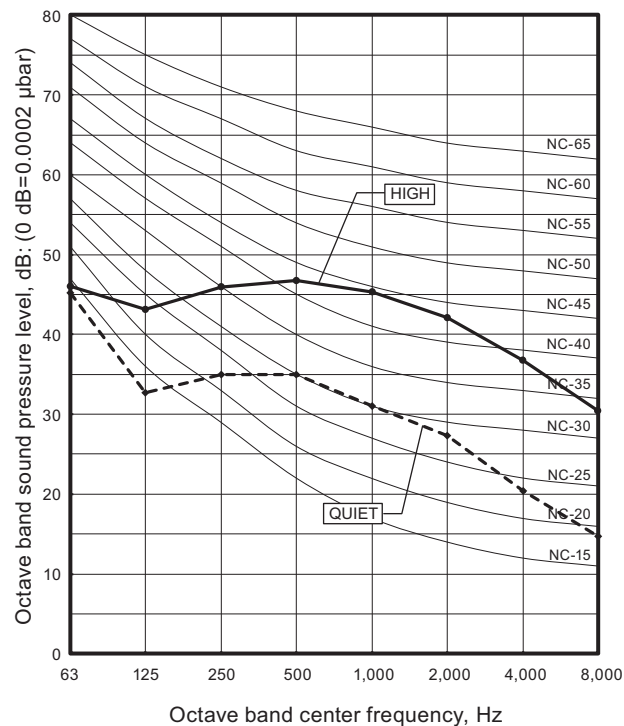

6. Operation noise (sound pressure)

6-1. Noise level curve

Model: ABYG54KRTA

● Cooling

● Heating

6-2. Sound level check point