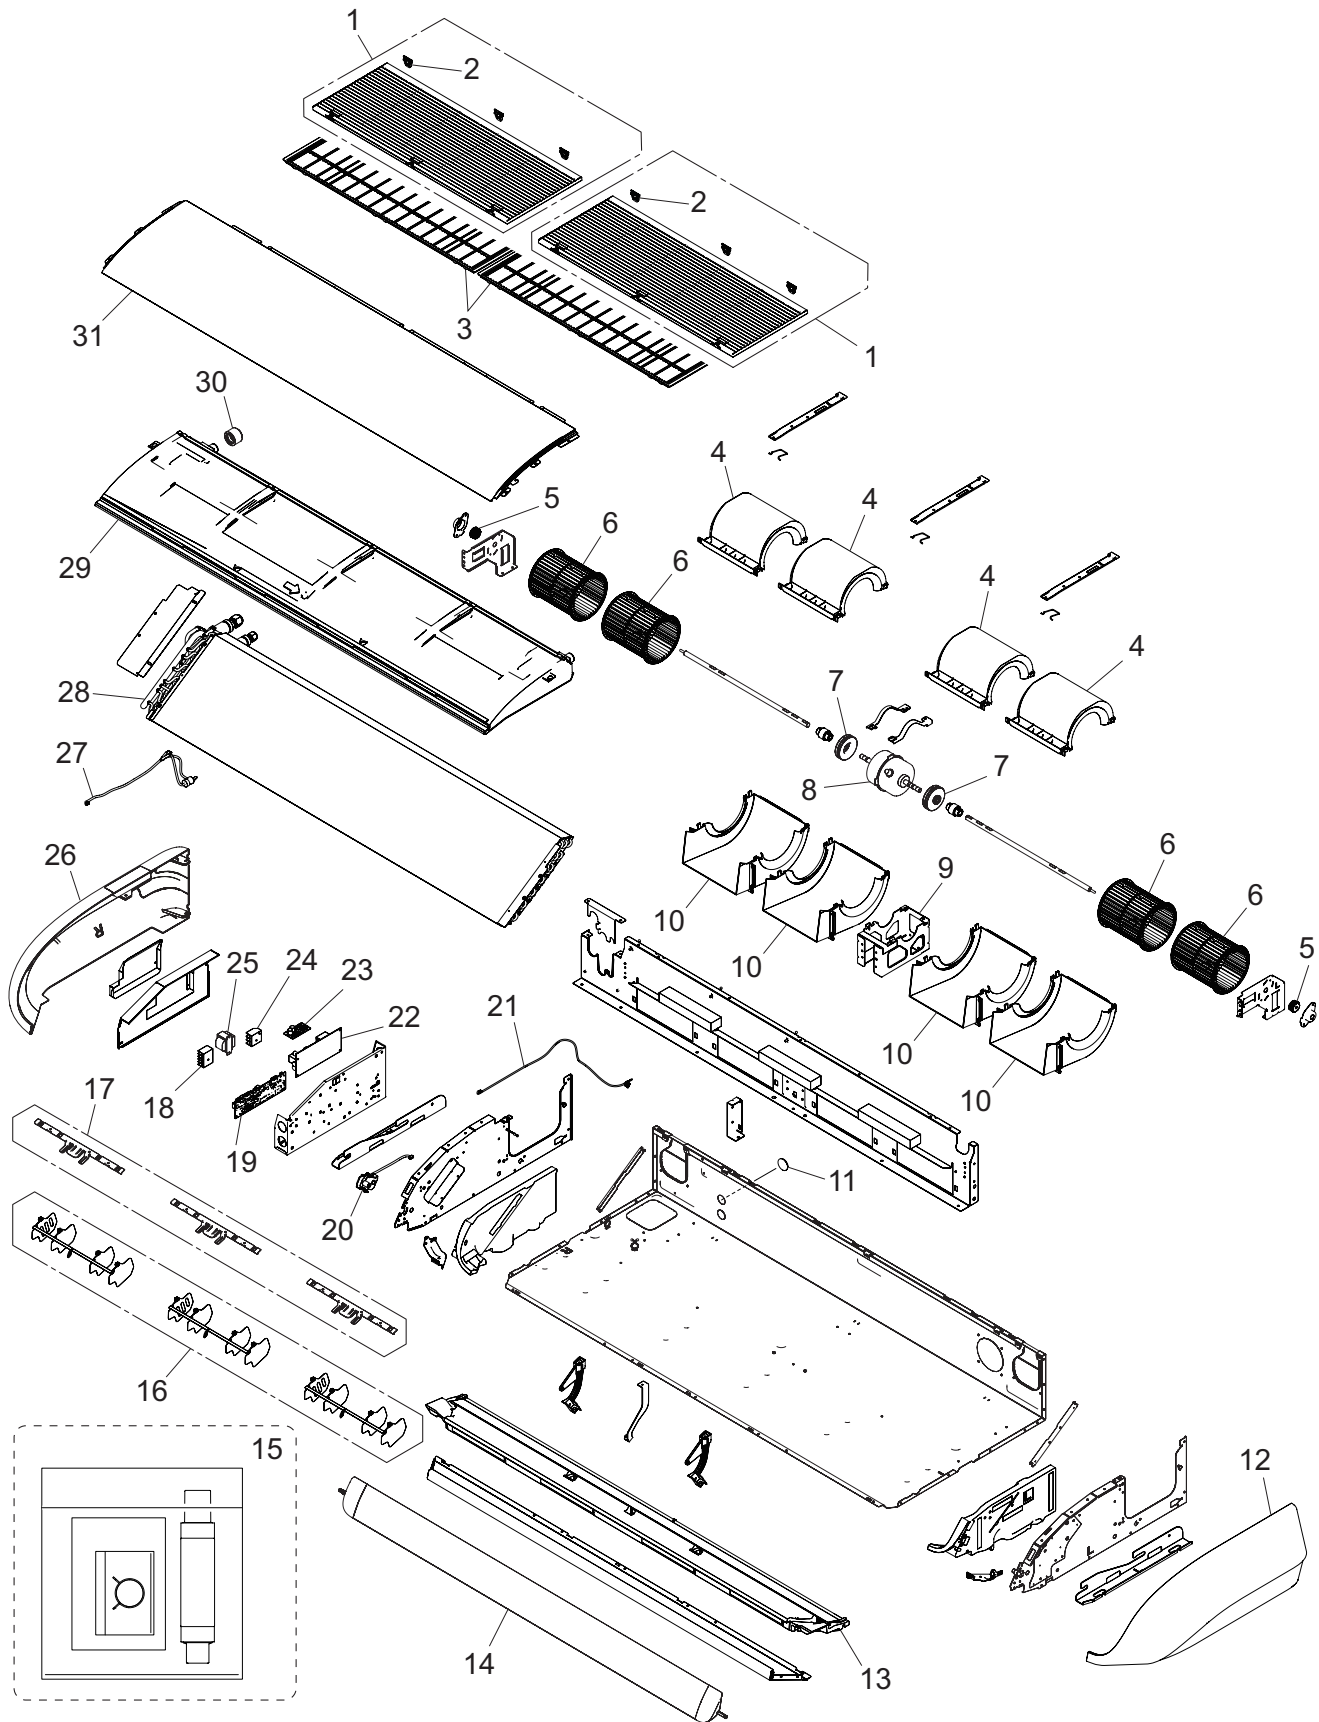

2. Indoor unit parts list

2-1. Model: ABYG54KRTA

■ Chassis

TECHNICAL DATA
AND PARTS LIST

TECHNICAL DATA
AND PARTS LIST

Item no.	Part no.	Part name	Service part
1	9384321008	Intake grille A sub assy	◆
2	9383344008	Grille hinge (3 pcs.)	◆
3	9383342004	Air filter A	◆
4	9384307002	Casing U assy	◆
5	9357921006	Bearing B assy	◆
6	9384110008	Sirocco fan assy	◆
7	9383443008	Rubber (Vibration proof)	◆
8	9603857011	Brushless DC motor	◆
9	9384236005	Motor mount assy	◆
10	9384311009	Casing B assy	◆
11	9352173011	Cap (Power)	◆
12	9383406003	Side panel L	◆
13	9384308009	Top panel cover assy (4-fan)	◆
14	9384144003	Flap assy (4-fan)	◆
15	9384324009	Hose sub assy	◆
16	9383384004	L and R louver	◆
17	9383385001	Base (Louver)	◆
18	9900896027	Terminal (5P)	◆
19	9711524065	Main PCB	◆
20	9384312006	Box (Gear) sub assy	◆
21	9900960049	Thermistor (Room)	◆
22	9710661037	Power supply PCB	◆
23	9710019005	2-way remote PCB	◆
24	9306489045	Terminal (3P)	◆
25	9707457056	Reactor assy	◆
26	9384320001	Side panel R sub assy	◆
27	9900892029	Thermistor (Pipe)	◆
28	9384287007	Evaporator total assy	◆
29	9384364005	Drain pan total assy (4-fan)	◆
30	9358746004	Drain cap	◆
31	9384241009	Front panel (4-fan) assy	◆