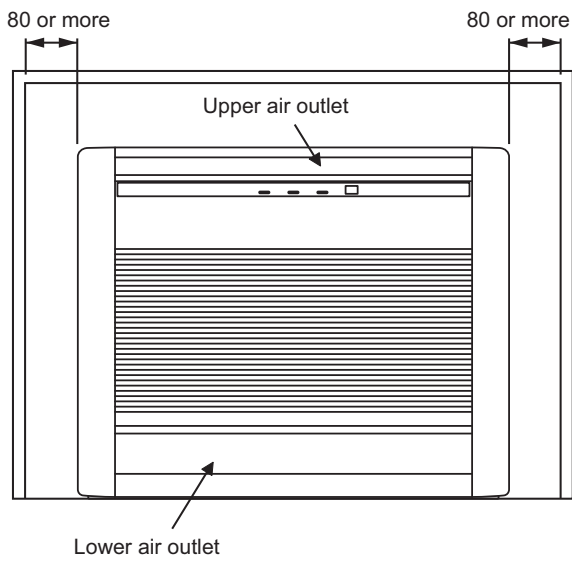

## 4-11. Compact floor type

- Models: AG\*A004GCGH, AG\*A007GCGH, AG\*A009GCGH, AG\*A012GCGH, AG\*A014GCGH, AG\*E004GCEH, AG\*E007GCEH, AG\*E009GCEH, AG\*E012GCEH, and AG\*E014GCEH

Unit: mm

INDOOR  
UNITSINDOOR  
UNITS

# Installation space requirement

Unit: mm

INDOOR  
UNITS

INDOOR  
UNITS