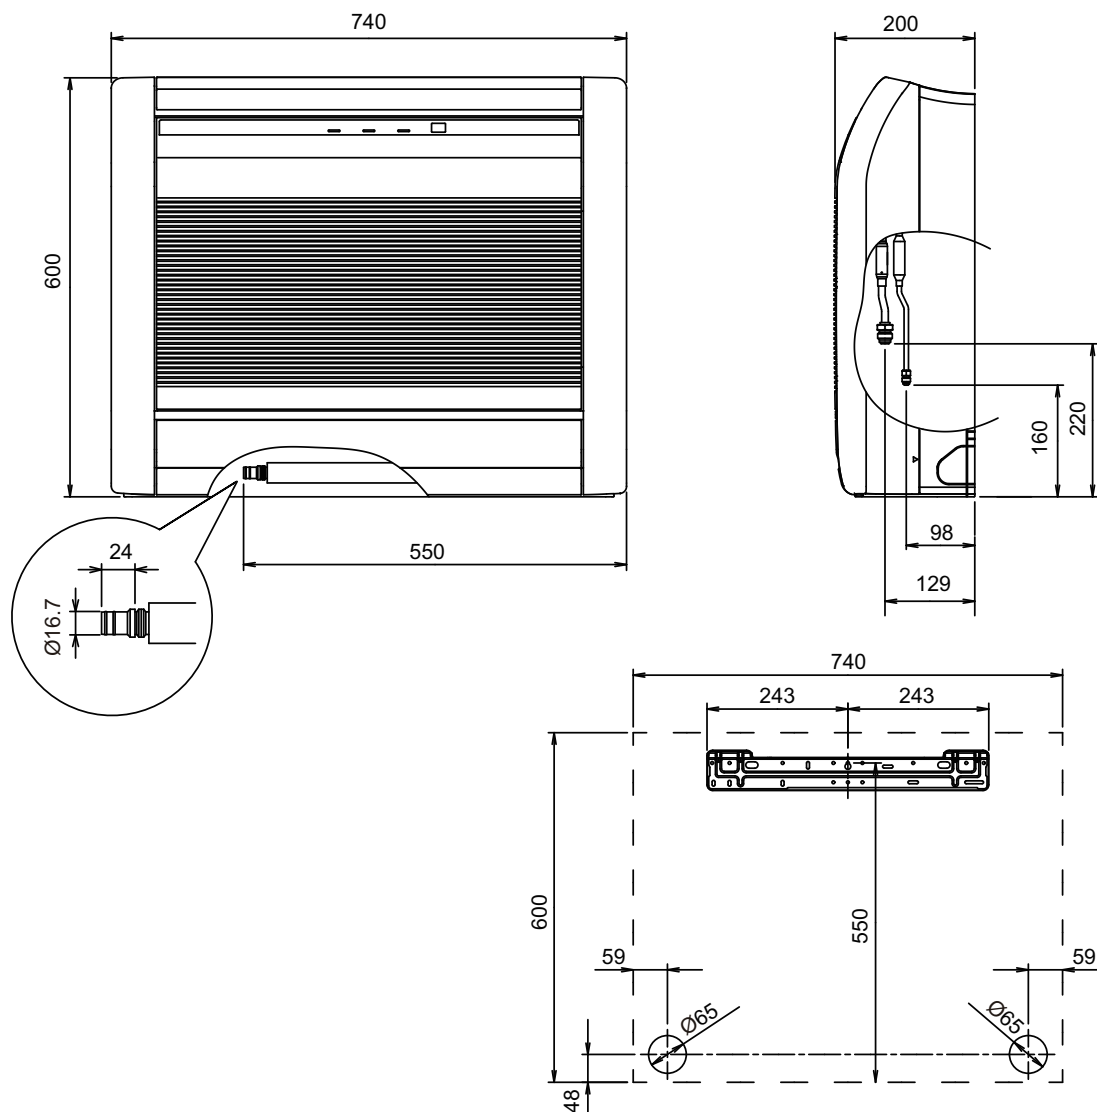

## 4-11. Compact floor type

- Models: AG\*A004GCGH, AG\*A007GCGH, AG\*A009GCGH, AG\*A012GCGH, AG\*A014GCGH, AG\*E004GCEH, AG\*E007GCEH, AG\*E009GCEH, AG\*E012GCEH, and AG\*E014GCEH

Unit: mm

INDOOR  
UNITSINDOOR  
UNITS

# Installation space requirement

Unit: mm

INDOOR  
UNITS

INDOOR  
UNITS