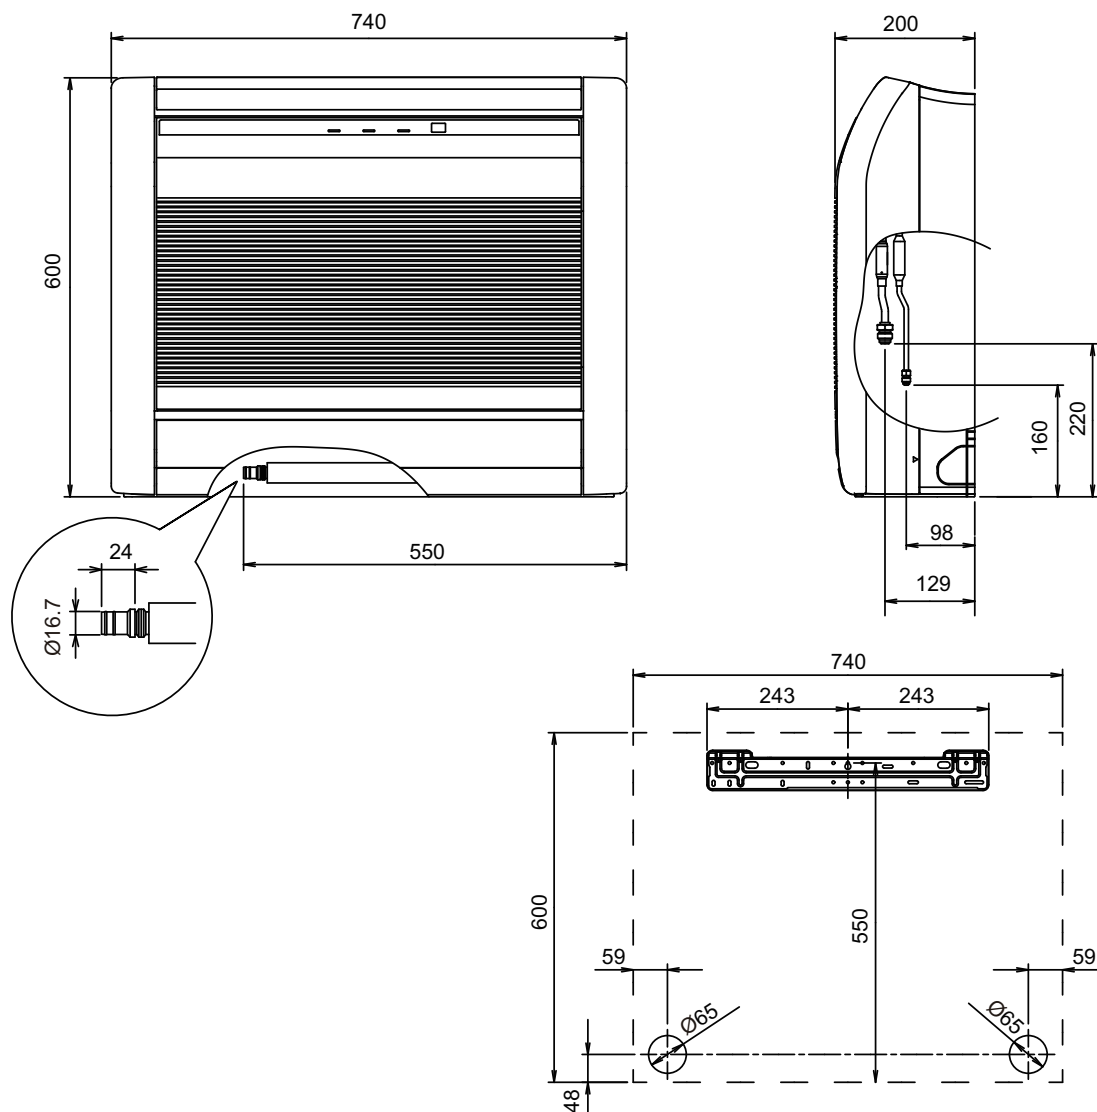

4-11. Compact floor type

- Models: AG*A004GCGH, AG*A007GCGH, AG*A009GCGH, AG*A012GCGH, AG*A014GCGH, AG*E004GCEH, AG*E007GCEH, AG*E009GCEH, AG*E012GCEH, and AG*E014GCEH

Unit: mm

INDOOR
UNITSINDOOR
UNITS

■ Installation space requirement

Unit: mm

INDOOR
UNITS

INDOOR
UNITS