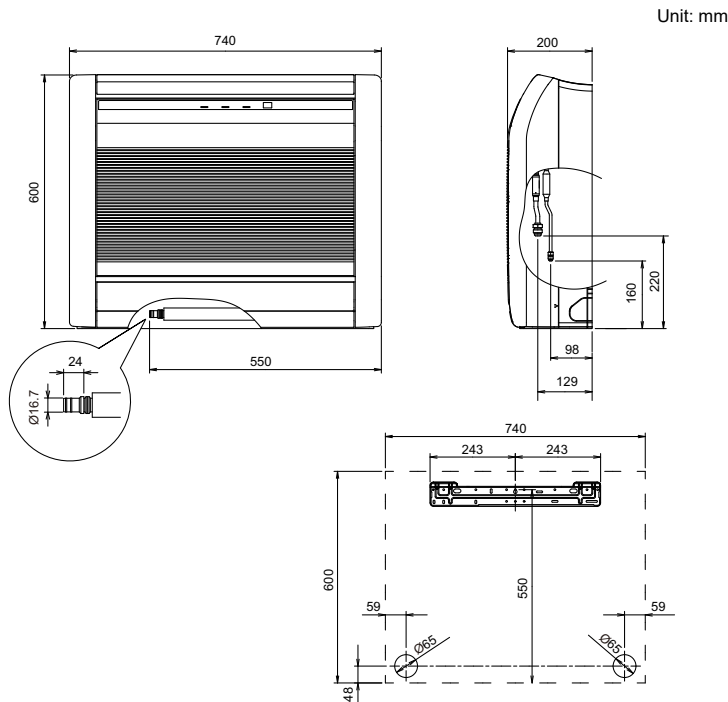

- VRF Expansion Valve Kit, size 4 to 9 indoor units
- Touch Screen Remote Controller
- Compact Simple Remote controller
- Simple Remote Controller (with Master Control)
- Simple Remote Controller (without Master Control)
- Wireless Remote Controller
- Wireless LAN interface