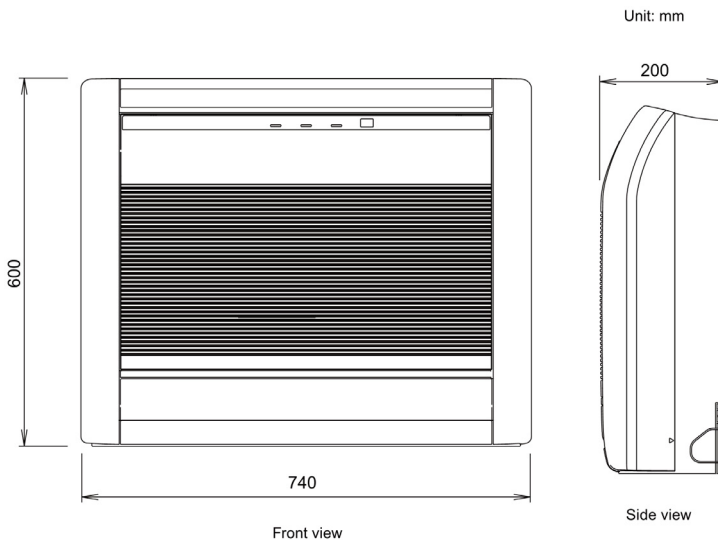

Related Items

- [AOYG45LBA6](#) 12.5kW 6 Way Multi Outdoor Unit - R410A 1 Ph

*Specifications and design are subject to change without notice for further improvement.
*Actual products' colors may be different from the colors shown in this printed material.

Distributed by :

FUJITSU GENERAL AIR CONDITIONING (UK) LIMITED
Unit 150, Centennial Park, Centennial Avenue, Elstree, Borehamwood, Herts, WD6 3SG

www.fujitsu-general.com/uk

sales@fgac.fujitsu-general.com

Tel: +44 (0) 208 731 3450 Fax: +44 (0) 208 731 3451