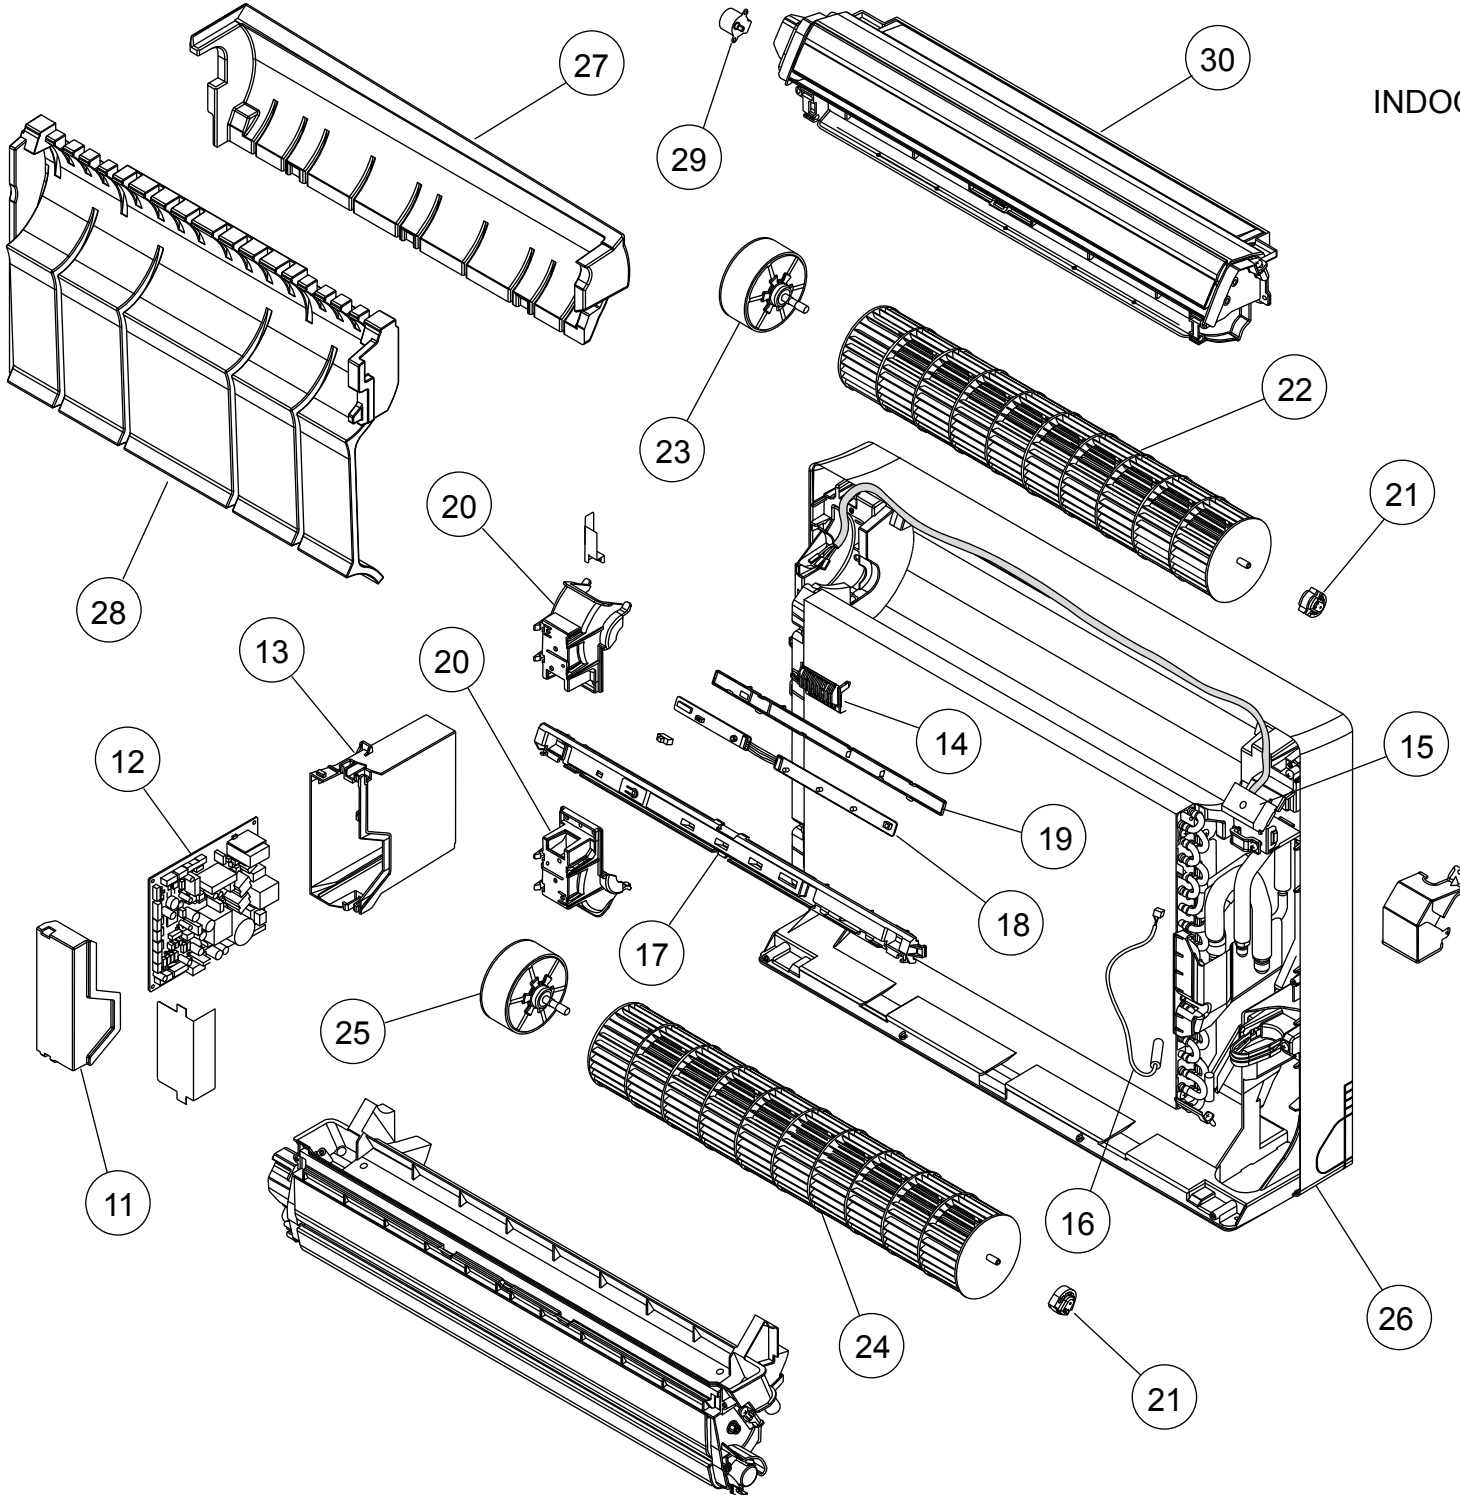

PARTS

INDOOR UNIT

Ref	Description	Parts number
1	Remote control	9379219006
2	Remote Control Holder	9305642045
3	Bracket Panel	9316272019
4	Front Panel L	9316187016
5	Front Panel R	9316186019
6	Air Clean Filter Assy	9316474017
7	Front Panel	9316185012
8	Intake Grille Assy	9316418059
9	Rope Assy	9316458017
10	Air Filter	9316189010

INDOOR UNIT

Ref	Description	Parts number
11	Control Cover	9316201019
12	Main PCB (09)	9708532073
12	Main PCB (12)	9708532080
13	Control Box	9316200012
14	Thermistor Holder	9316192010
15	Terminal	9900385026
16	Pipe Thermistor	9900425012
17	Display Case	9316194014
18	Indicator PCB	9707571042
19	Display Cover	9316191013
20	Motor Holder	9316195011
21	Bearing C Assy	9306628017
22	Crossflow Fan Assy	9312004034
23	Fan Motor, MFD-14TXN	9602850006
24	Crossflow Fan B Assy	9316309012
25	Fan Motor, MFD-14SXX	9602851003
26	Base	9316193017
27	Base Cover A	9316197015
28	Base Cover B	9316373013
29	Step Motor (Up / down)	9900384043
30	Casing Assy	9316411012

INDOOR UNIT

Ref	Description	Parts number
51	Motor Step (Damper)	9900384050
52	Micro Switch (Limit Switch)	9900424015
53	Motor Step (Damper Lock Left)	9900384067
54	Step Motor (Damper Lock Right)	9900384074

Drain Pan Assy

Ref	Description	Parts number
--	Drain Pan Assy	9316412019
55	Drain Pan U	9316214019
56	Drain Pan Cover B	9316386013
57	Drain Pan Cover F	9316274013
58	Drain Cap	9316177017
59	Drain Hose Assy	9314147029
60	Drain Holder	9316384019
61	Key Top	9316218017
62	Limit Switch Cover	9316217010
63	Damper	9316216013
64	Joint Z	9316335011
65	R and L Louver Z	9316334014
66	Spacer D	9315282019
67	Drain Pan Z	9316215016
68	Stopper	9316219014
69	Under Cover	9316374010
70	Fan Guard Z	9316918009