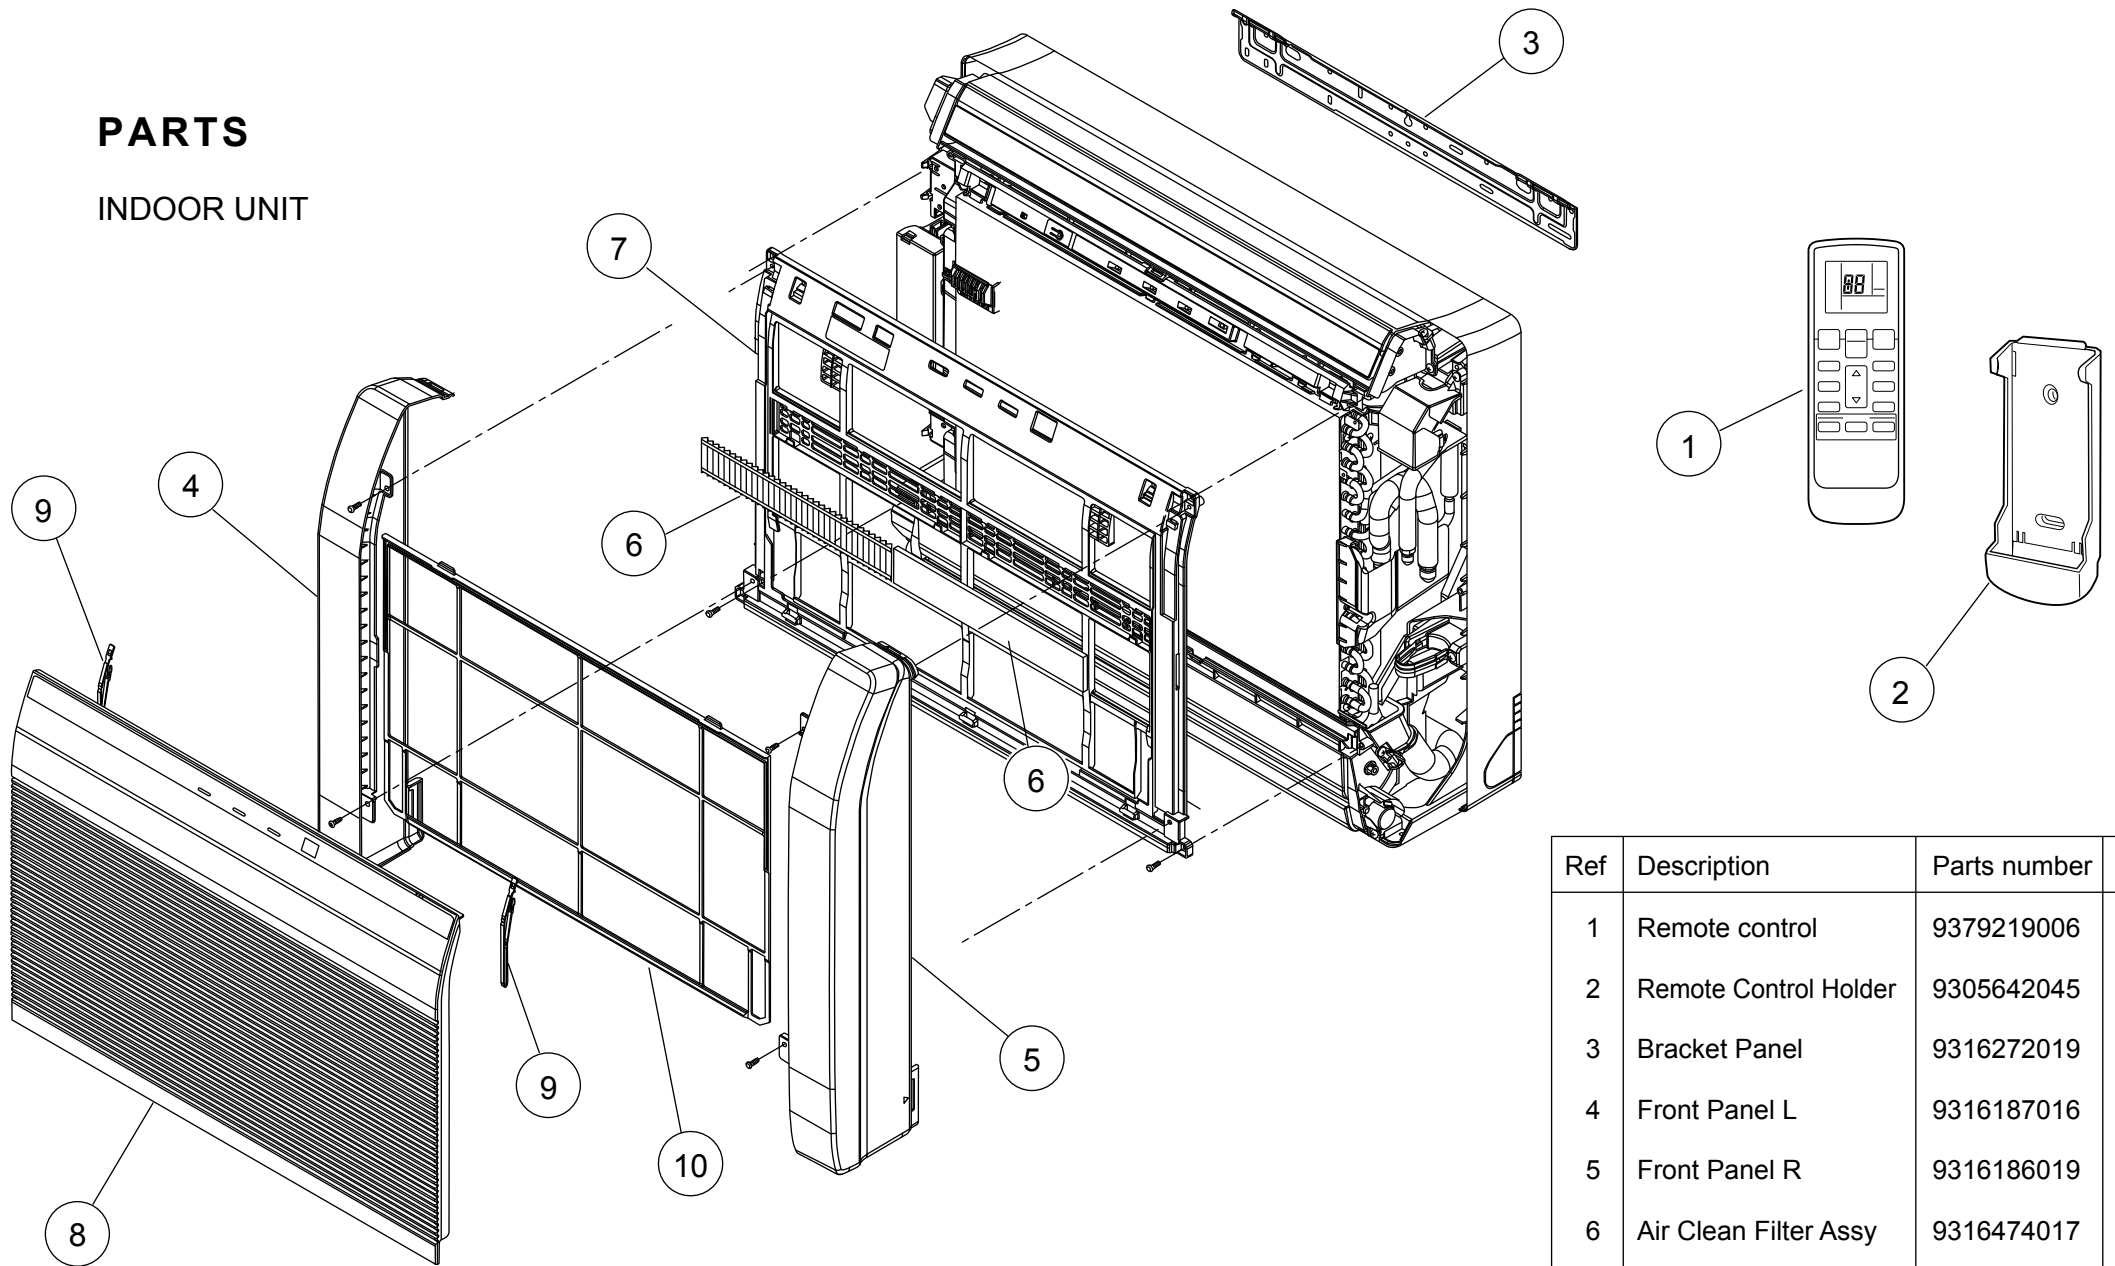

PARTS

INDOOR UNIT

Ref	Description	Parts number
1	Remote control	9379219006
2	Remote Control Holder	9305642045
3	Bracket Panel	9316272019
4	Front Panel L	9316187016
5	Front Panel R	9316186019
6	Air Clean Filter Assy	9316474017
7	Front Panel	9316185012
8	Intake Grille Assy	9316418059
9	Rope Assy	9316458017
10	Air Filter	9316189010

INDOOR UNIT

Ref	Description	Parts number
11	Control Cover	9316201019
12	Main PCB (09)	9708532073
12	Main PCB (12)	9708532080
13	Control Box	9316200012
14	Thermistor Holder	9316192010
15	Terminal	9900385026
16	Pipe Thermistor	9900425012
17	Display Case	9316194014
18	Indicator PCB	9707571042
19	Display Cover	9316191013
20	Motor Holder	9316195011
21	Bearing C Assy	9306628017
22	Crossflow Fan Assy	9312004034
23	Fan Motor, MFD-14TXN	9602850006
24	Crossflow Fan B Assy	9316309012
25	Fan Motor, MFD-14SXX	9602851003
26	Base	9316193017
27	Base Cover A	9316197015
28	Base Cover B	9316373013
29	Step Motor (Up / down)	9900384043
30	Casing Assy	9316411012

INDOOR UNIT
Casing assy

Ref	Description	Parts number
31	Casing	9316204010
32	Casing Cover B	9316273016
33	Casing Cover F	9316308015
34	Casing Cover LR	9316310018
35	Top Cover	9316207011
36	Gear Case	9316213012
37	Gear A	9309994003
38	Reinforcement	9316378018
39	Louver Z (Lower)	9316206014
40	Louver U (Upper)	9316205017
41	Fan Guard	9316211018
42	Guard Holder	9316210011
43	Joint U	9316209015
44	R and L Louver U	9316208018
45	Spacer C	9315281012
46	Spacer D	9315282019

INDOOR UNIT

Ref	Description	Parts number
51	Motor Step (Damper)	9900384050
52	Micro Switch (Limit Switch)	9900424015
53	Motor Step (Damper Lock Left)	9900384067
54	Step Motor (Damper Lock Right)	9900384074