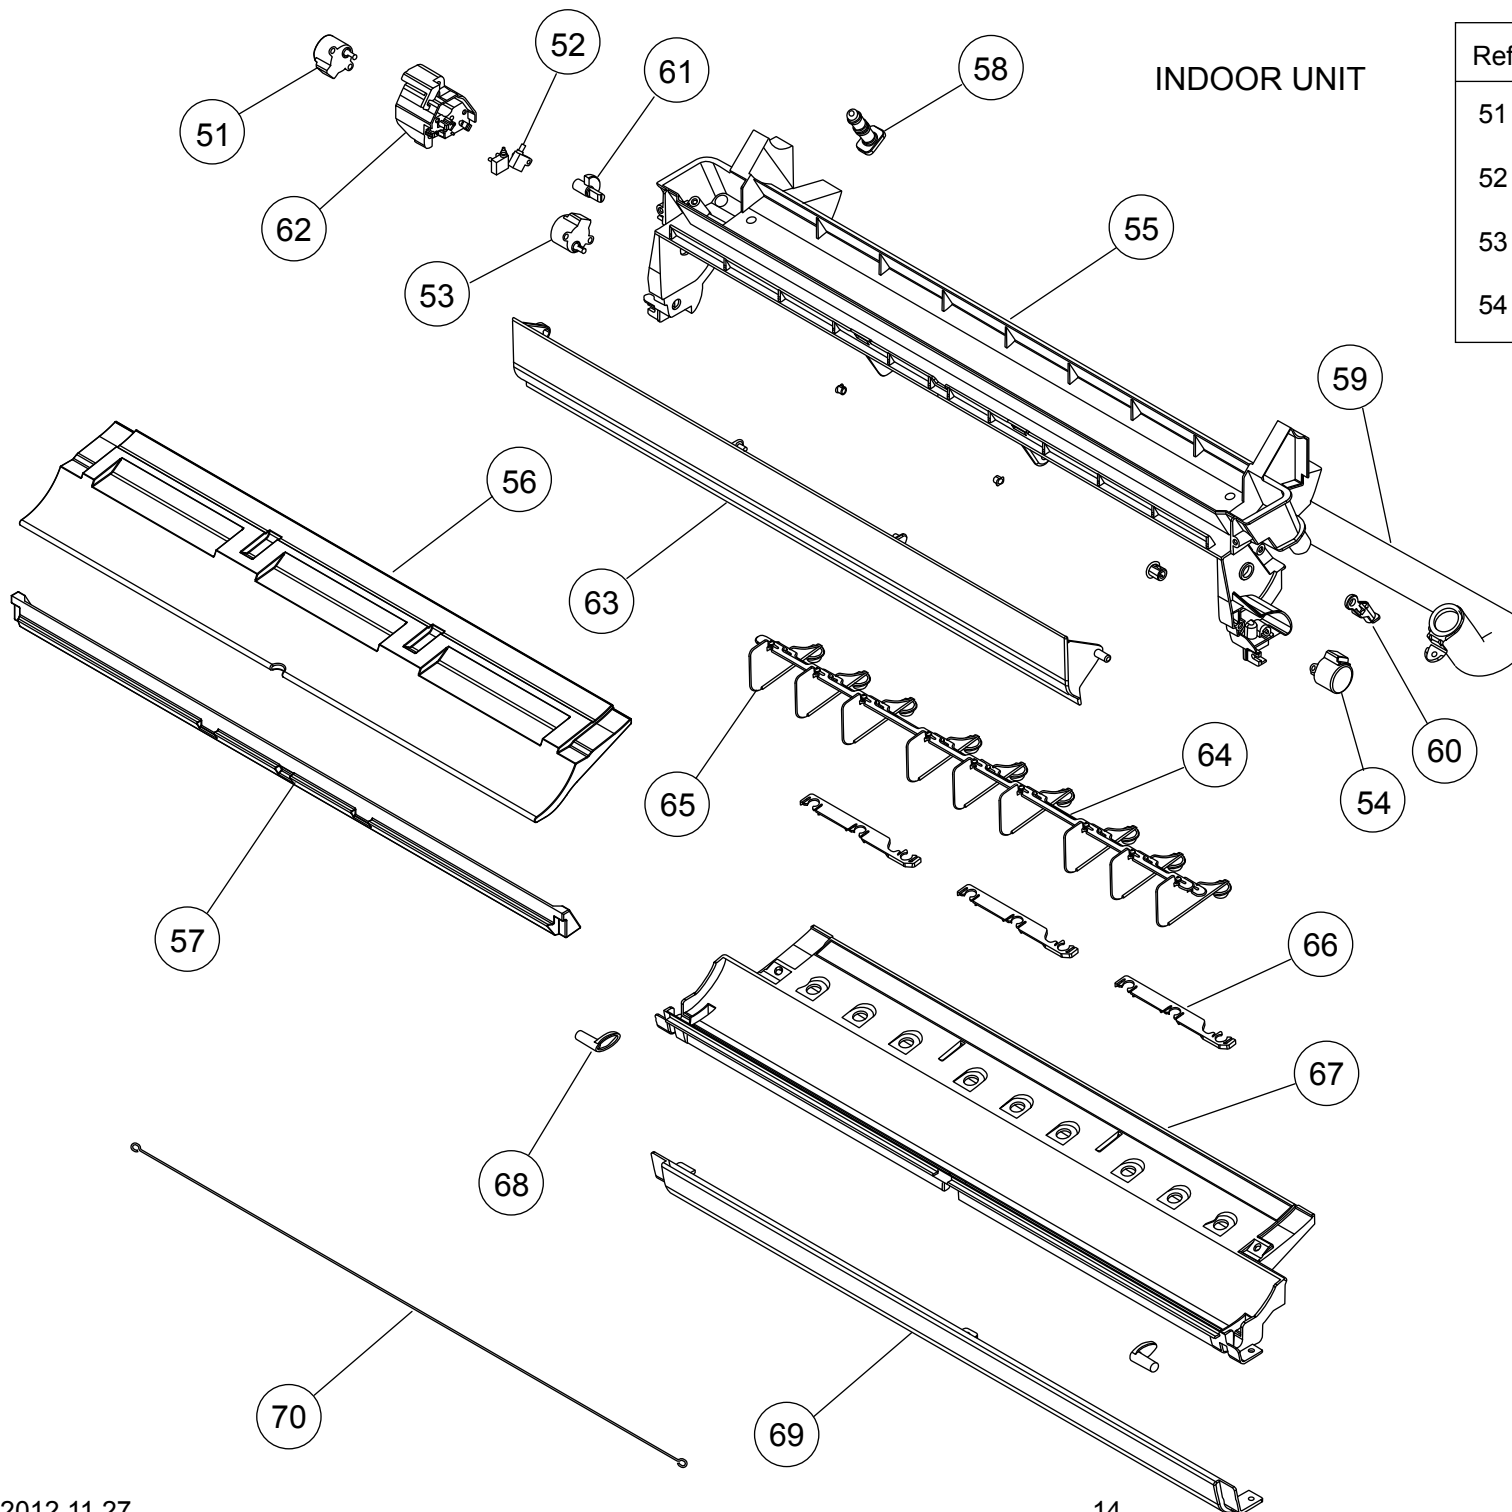

INDOOR UNIT

Ref	Description	Parts number
11	Control Cover	9316201019
12	Main PCB (09)	9708532073
12	Main PCB (12)	9708532080
13	Control Box	9316200012
14	Thermistor Holder	9316192010
15	Terminal	9900385026
16	Pipe Thermistor	9900425012
17	Display Case	9316194014
18	Indicator PCB	9707571042
19	Display Cover	9316191013
20	Motor Holder	9316195011
21	Bearing C Assy	9306628017
22	Crossflow Fan Assy	9312004034
23	Fan Motor, MFD-14TXN	9602850006
24	Crossflow Fan B Assy	9316309012
25	Fan Motor, MFD-14SXX	9602851003
26	Base	9316193017
27	Base Cover A	9316197015
28	Base Cover B	9316373013
29	Step Motor (Up / down)	9900384043
30	Casing Assy	9316411012

INDOOR UNIT
Casing assy

Ref	Description	Parts number
31	Casing	9316204010
32	Casing Cover B	9316273016
33	Casing Cover F	9316308015
34	Casing Cover LR	9316310018
35	Top Cover	9316207011
36	Gear Case	9316213012
37	Gear A	9309994003
38	Reinforcement	9316378018
39	Louver Z (Lower)	9316206014
40	Louver U (Upper)	9316205017
41	Fan Guard	9316211018
42	Guard Holder	9316210011
43	Joint U	9316209015
44	R and L Louver U	9316208018
45	Spacer C	9315281012
46	Spacer D	9315282019

INDOOR UNIT

Ref	Description	Parts number
51	Motor Step (Damper)	9900384050
52	Micro Switch (Limit Switch)	9900424015
53	Motor Step (Damper Lock Left)	9900384067
54	Step Motor (Damper Lock Right)	9900384074

Drain Pan Assy

Ref	Description	Parts number
--	Drain Pan Assy	9316412019
55	Drain Pan U	9316214019
56	Drain Pan Cover B	9316386013
57	Drain Pan Cover F	9316274013
58	Drain Cap	9316177017
59	Drain Hose Assy	9314147029
60	Drain Holder	9316384019
61	Key Top	9316218017
62	Limit Switch Cover	9316217010
63	Damper	9316216013
64	Joint Z	9316335011
65	R and L Louver Z	9316334014
66	Spacer D	9315282019
67	Drain Pan Z	9316215016
68	Stopper	9316219014
69	Under Cover	9316374010
70	Fan Guard Z	9316918009