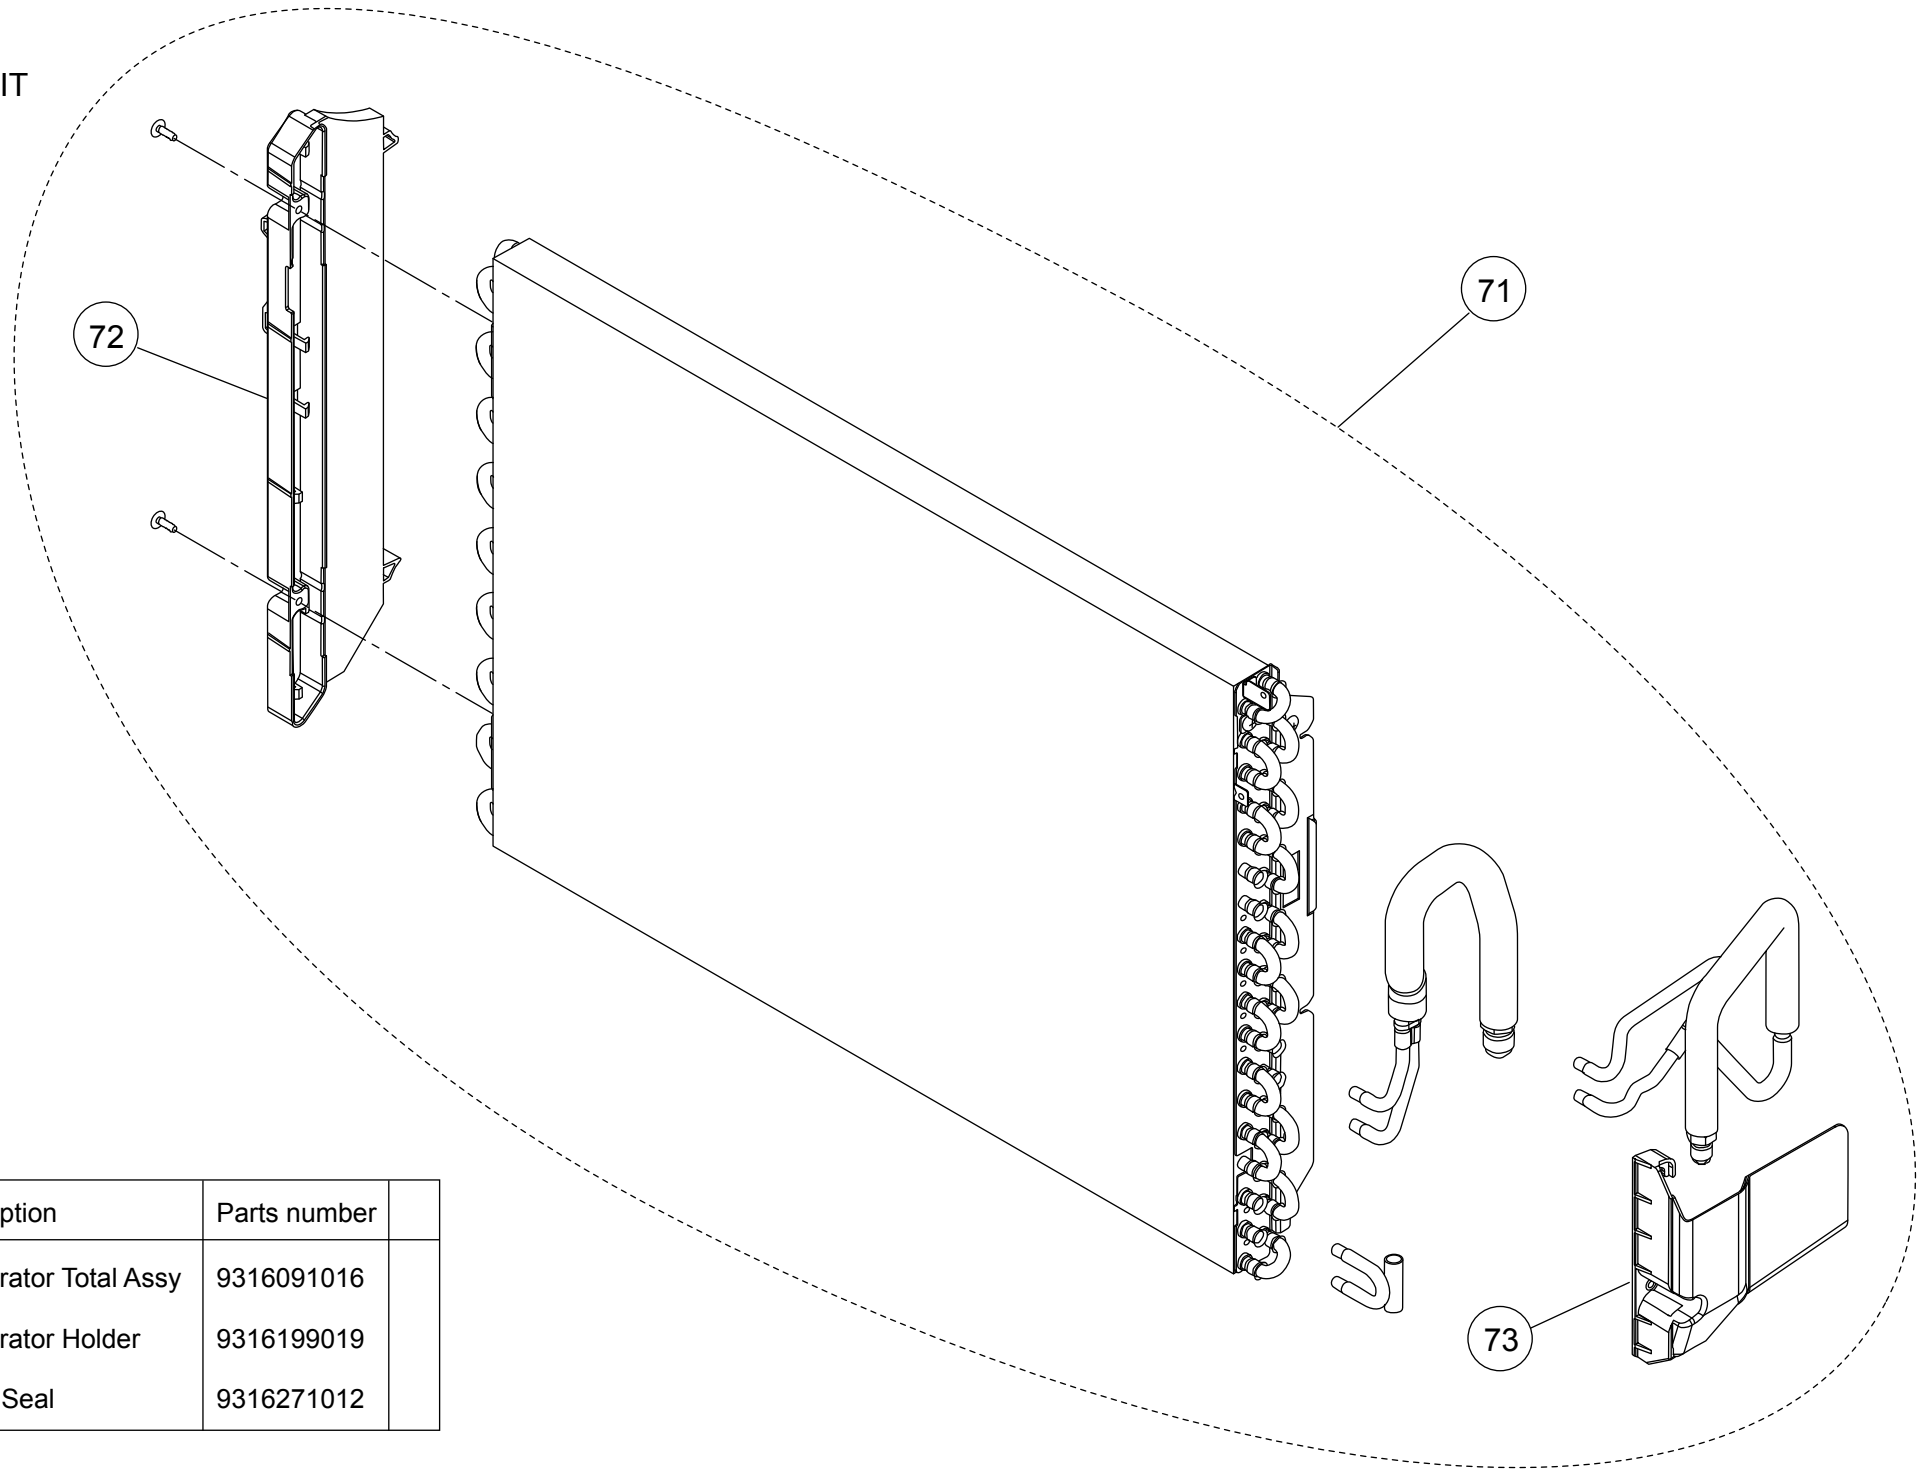

INDOOR UNIT

Ref	Description	Parts number	
71	Evaporator Total Assy	9316091016	
72	Evaporator Holder	9316199019	
73	Water Seal	9316271012