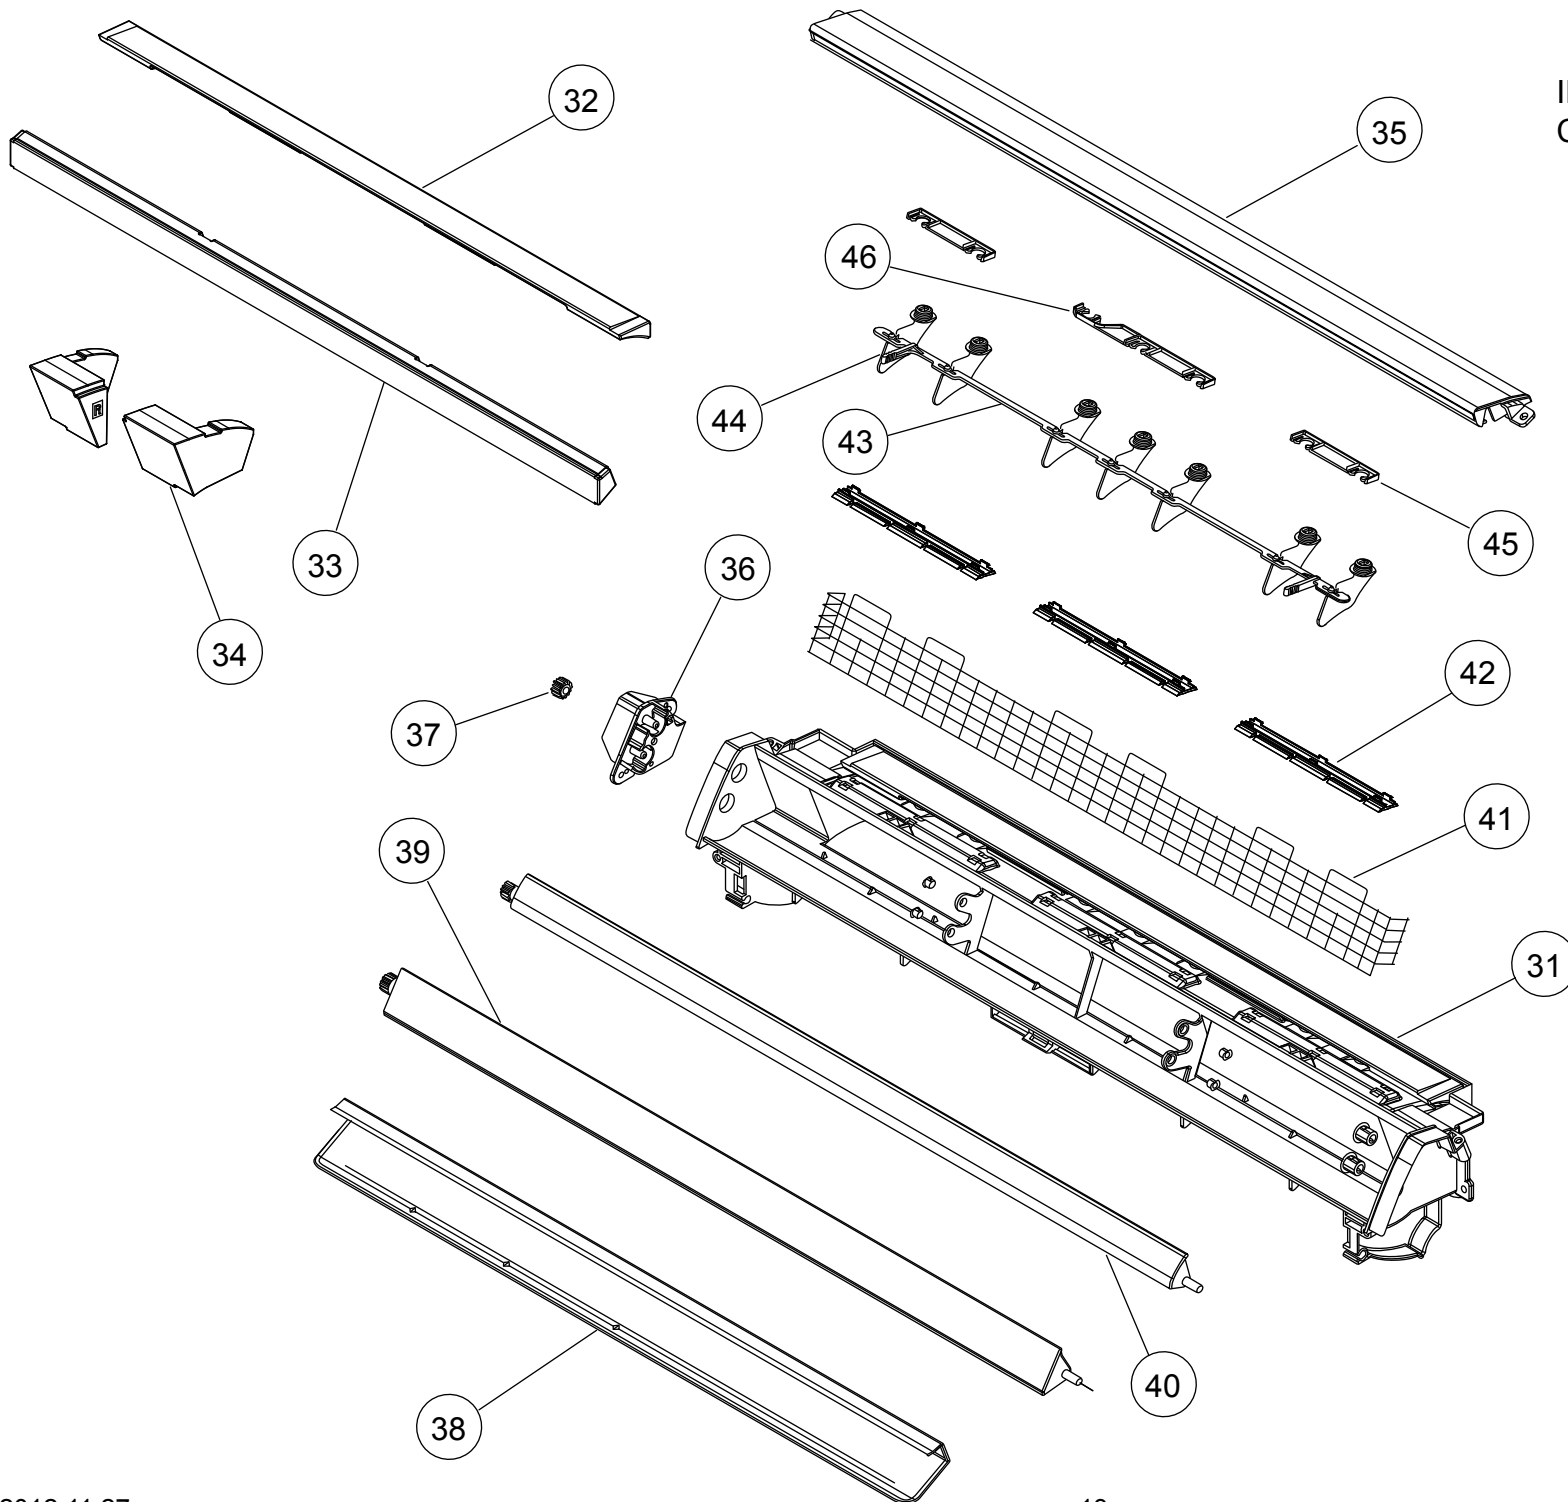

PARTS

INDOOR UNIT

Ref	Description	Parts number
1	Remote control	9379219006
2	Remote Control Holder	9305642045
3	Bracket Panel	9316272019
4	Front Panel L	9316187016
5	Front Panel R	9316186019
6	Air Clean Filter Assy	9316474017
7	Front Panel	9316185012
8	Intake Grille Assy	9316418059
9	Rope Assy	9316458017
10	Air Filter	9316189010

INDOOR UNIT

Ref	Description	Parts number
11	Control Cover	9316201019
12	Main PCB (09)	9708532073
12	Main PCB (12)	9708532080
13	Control Box	9316200012
14	Thermistor Holder	9316192010
15	Terminal	9900385026
16	Pipe Thermistor	9900425012
17	Display Case	9316194014
18	Indicator PCB	9707571042
19	Display Cover	9316191013
20	Motor Holder	9316195011
21	Bearing C Assy	9306628017
22	Crossflow Fan Assy	9312004034
23	Fan Motor, MFD-14TXN	9602850006
24	Crossflow Fan B Assy	9316309012
25	Fan Motor, MFD-14SXX	9602851003
26	Base	9316193017
27	Base Cover A	9316197015
28	Base Cover B	9316373013
29	Step Motor (Up / down)	9900384043
30	Casing Assy	9316411012

INDOOR UNIT
Casing assy

Ref	Description	Parts number
31	Casing	9316204010
32	Casing Cover B	9316273016
33	Casing Cover F	9316308015
34	Casing Cover LR	9316310018
35	Top Cover	9316207011
36	Gear Case	9316213012
37	Gear A	9309994003
38	Reinforcement	9316378018
39	Louver Z (Lower)	9316206014
40	Louver U (Upper)	9316205017
41	Fan Guard	9316211018
42	Guard Holder	9316210011
43	Joint U	9316209015
44	R and L Louver U	9316208018
45	Spacer C	9315281012
46	Spacer D	9315282019

INDOOR UNIT

Ref	Description	Parts number
51	Motor Step (Damper)	9900384050
52	Micro Switch (Limit Switch)	9900424015
53	Motor Step (Damper Lock Left)	9900384067
54	Step Motor (Damper Lock Right)	9900384074