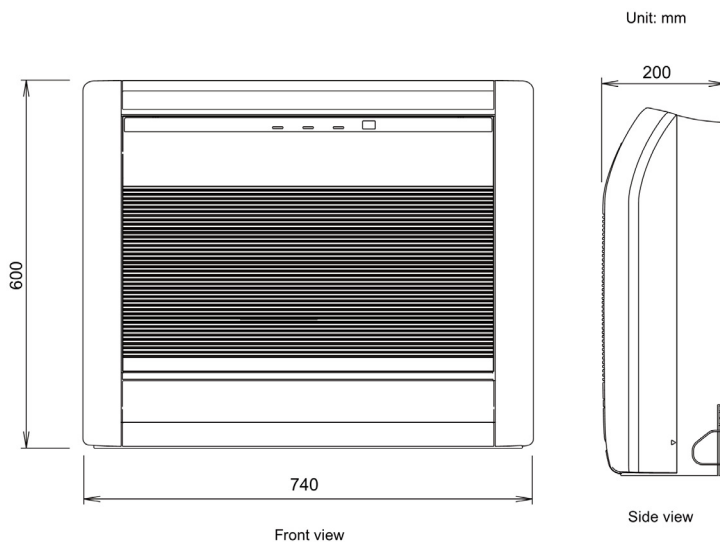

Related Items

[AOYG14KVCA](#) 4.2kW Outdoor Unit - R32 Single Phase
[AOYG14KBTA2](#) 4.0kW 2 Way Multi Outdoor Unit - R32 1 Ph
[AOYG18KBTA2](#) 5.0kW 2 Way Multi Outdoor Unit - R32 1 Ph
[AOYG18KBTA3](#) 5.4kW 3 Way Multi Outdoor Unit - R32 1 Ph
[AOYG24KBTA3](#) 6.8kW 3 Way Multi Outdoor Unit - R32 1 Ph
[AOYG30KBTA4](#) 8.0kW 4 Way Multi Outdoor Unit - R32 1 Ph
[AOYG36KBTA5](#) 10.0kW 5 Way Multi Outdoor Unit - R32 1 Ph
[UTYRNRYZ5](#) Touch Screen Remote Controller
[UTYTFXSZ1](#) Wireless LAN interface
[UTYRCRYZ1](#) Compact Simple Remote controller
[UTYRHRV](#) Simple Remote Controller (without Master Control)
[UTYRSRY](#) Simple Remote Controller (with Master Control)
[UTYTERX](#) External switch controller
[UTYVTGX](#) Splits Network Converter (DC Powered)
[UTYVTGXV](#) Splits Network Converter (AC Powered)
[UTYTWRXZ3](#) External Connect Kit
[UTYXWZXZ5](#) External Connect Kit

*Specifications and design are subject to change without notice for further improvement.
•Actual products' colors may be different from the colors shown in this printed material.