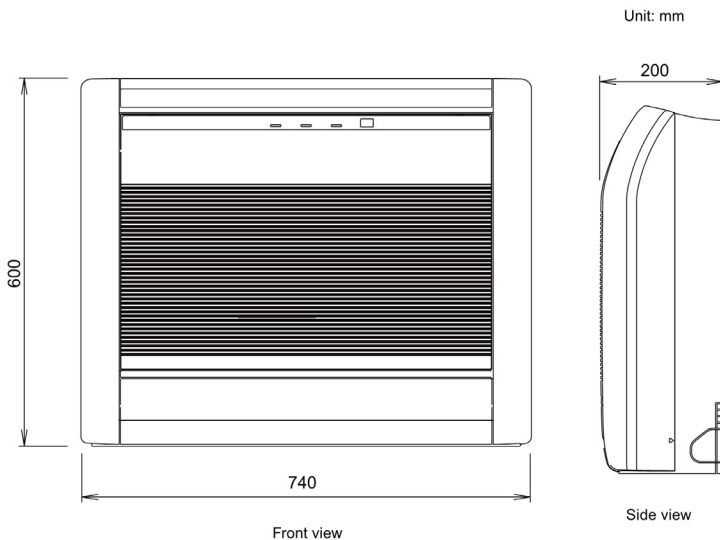

Related Items

[AOYG45LBLA6](#) 12.5kW 6 Way Multi Outdoor Unit - R410A 1 Ph

*Specifications and design are subject to change without notice for further improvement.
*Actual products' colors may be different from the colors shown in this printed material.

Distributed by :

FUJITSU GENERAL AIR CONDITIONING (UK) LIMITED
Unit 150, Centennial Park, Centennial Avenue, Elstree, Borehamwood, Herts, WD6 3SG

www.fujitsu-general.com/uk

sales@fgac.fujitsu-general.com

Tel: +44 (0) 208 731 3450 Fax: +44 (0) 208 731 3451