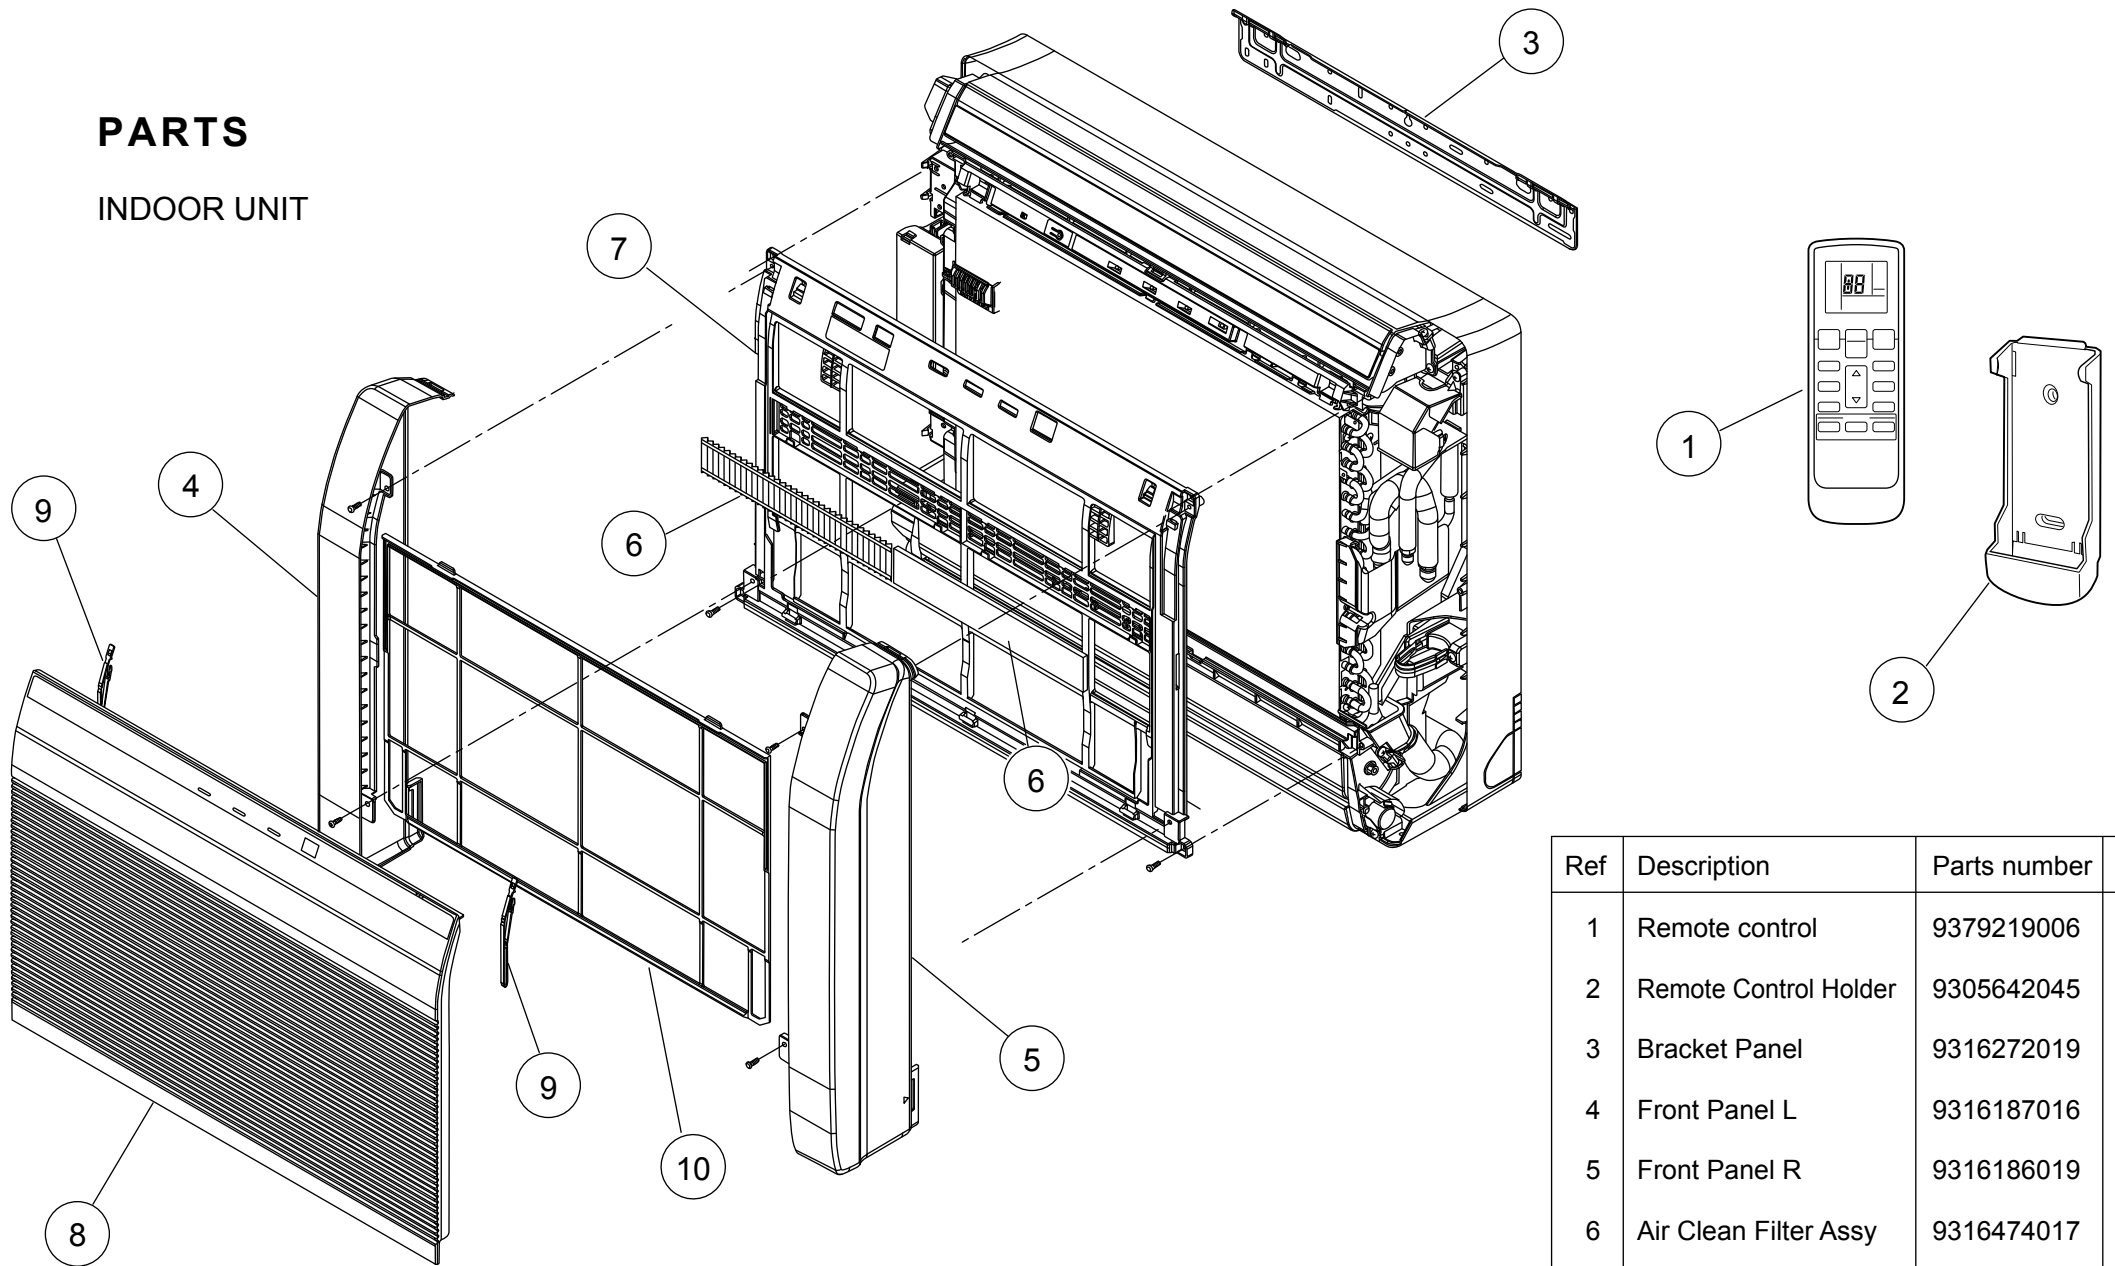

## INDOOR UNIT

Ref	Description	Parts number
1	Remote control	9379219006
2	Remote Control Holder	9305642045
3	Bracket Panel	9316272019
4	Front Panel L	9316187016
5	Front Panel R	9316186019
6	Air Clean Filter Assy	9316474017
7	Front Panel	9316185012
8	Intake Grille Assy	9316418059
9	Rope Assy	9316458017
10	Air Filter	9316189010

INDOOR UNIT

Ref	Description	Parts number
11	Control Cover	9316201019
12	Main PCB	9708532097
13	Control Box	9316200012
14	Thermistor Holder	9316192010
15	Terminal	9900385026
16	Pipe Thermistor	9900425012
17	Display Case	9316194014
18	Indicator PCB	9707571042
19	Display Cover	9316191013
20	Motor Holder	9316195011
21	Bearing C Assy	9306628017
22	Crossflow Fan Assy	9312004034
23	Fan Motor, MFD-14TXN	9602850006
24	Crossflow Fan B Assy	9316309012
25	Fan Motor, MFD-14SXN	9602851003
26	Base	9316193017
27	Base Cover A	9316197015
28	Base Cover B	9316373013
29	Step Motor (Up / down)	9900384043
30	Casing Assy	9316411012