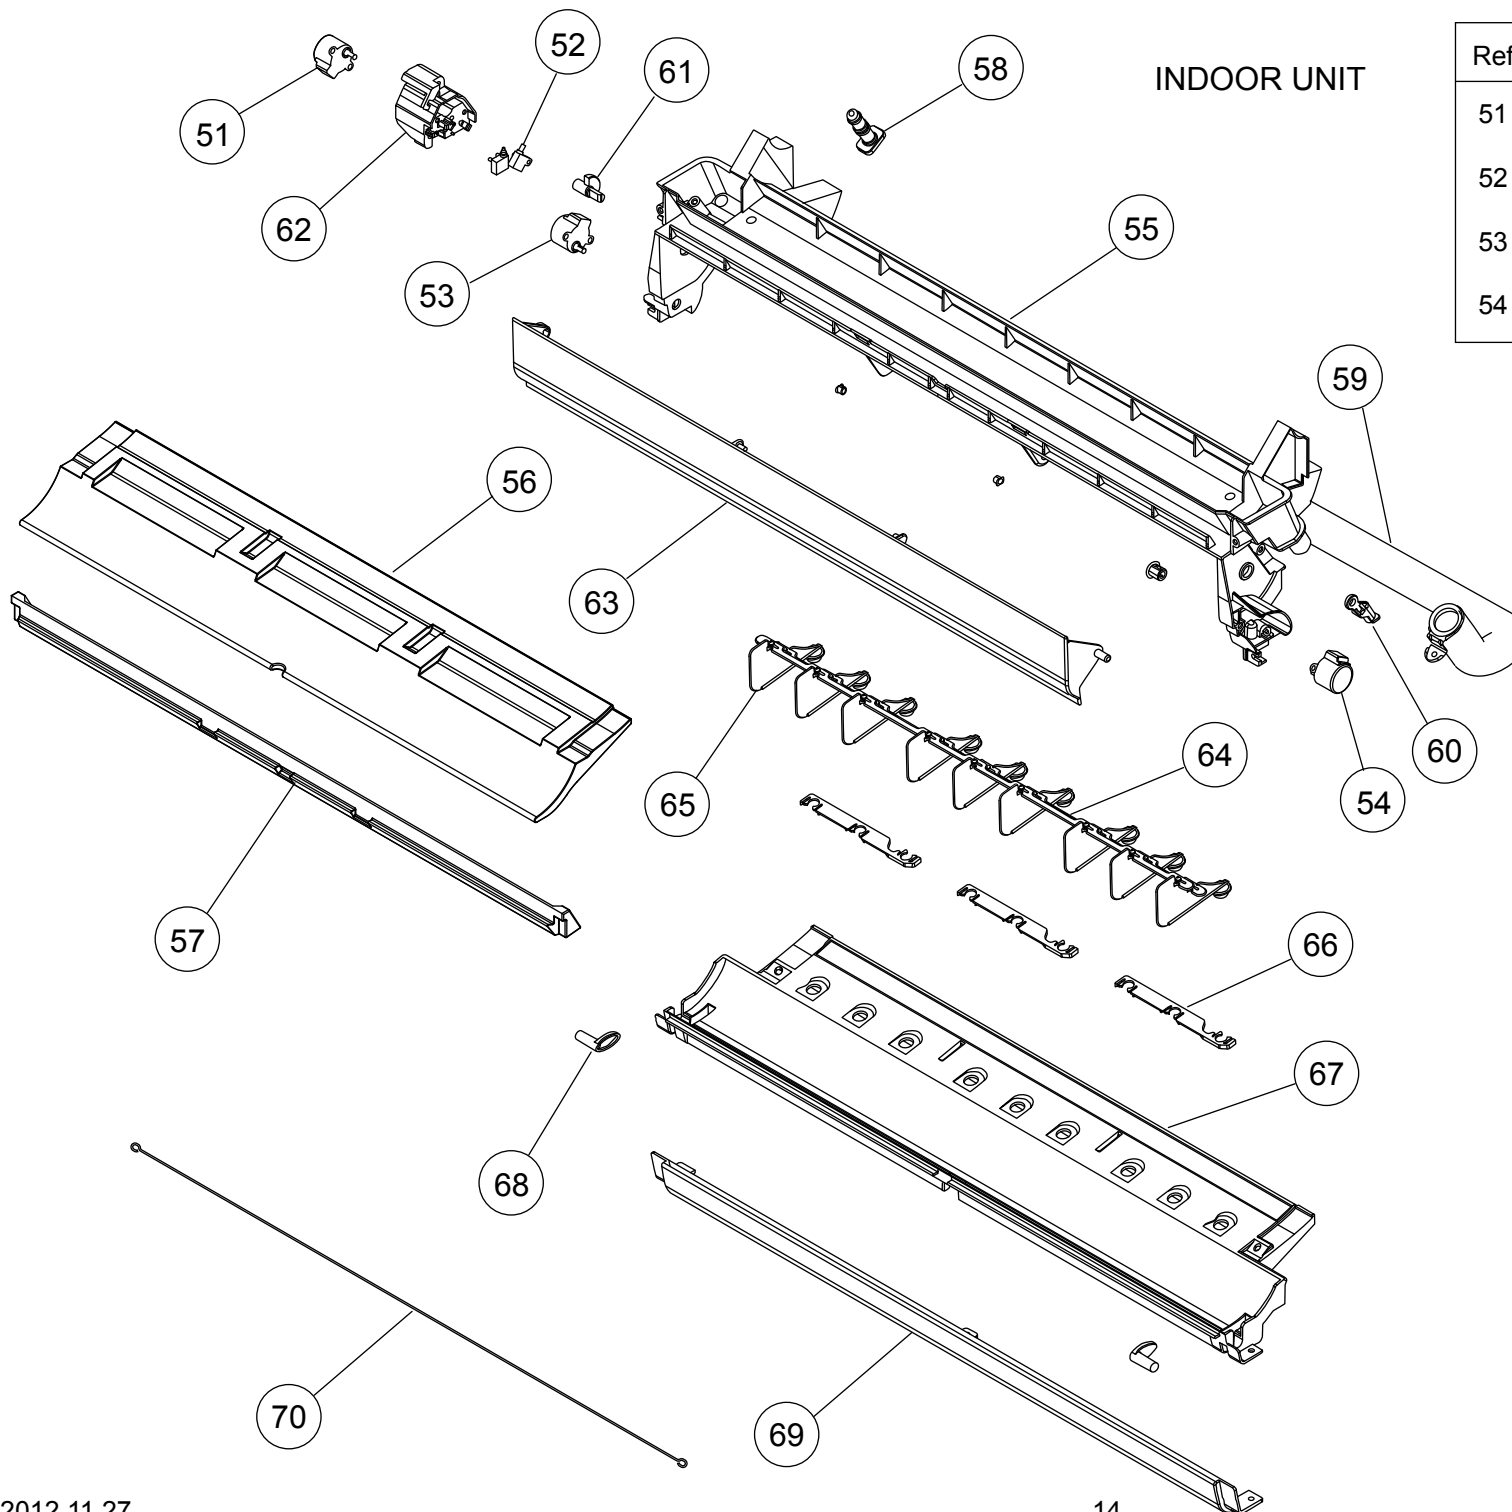

INDOOR UNIT

Ref	Description	Parts number
11	Control Cover	9316201019
12	Main PCB	9708532097
13	Control Box	9316200012
14	Thermistor Holder	9316192010
15	Terminal	9900385026
16	Pipe Thermistor	9900425012
17	Display Case	9316194014
18	Indicator PCB	9707571042
19	Display Cover	9316191013
20	Motor Holder	9316195011
21	Bearing C Assy	9306628017
22	Crossflow Fan Assy	9312004034
23	Fan Motor, MFD-14TXN	9602850006
24	Crossflow Fan B Assy	9316309012
25	Fan Motor, MFD-14SXN	9602851003
26	Base	9316193017
27	Base Cover A	9316197015
28	Base Cover B	9316373013
29	Step Motor (Up / down)	9900384043
30	Casing Assy	9316411012

INDOOR UNIT  
Casing assy

Ref	Description	Parts number
31	Casing	9316204010
32	Casing Cover B	9316273016
33	Casing Cover F	9316308015
34	Casing Cover LR	9316310018
35	Top Cover	9316207011
36	Gear Case	9316213012
37	Gear A	9309994003
38	Reinforcement	9316378018
39	Louver Z (Lower)	9316206014
40	Louver U (Upper)	9316205017
41	Fan Guard	9316211018
42	Guard Holder	9316210011
43	Joint U	9316209015
44	R and L Louver U	9316208018
45	Spacer C	9315281012
46	Spacer D	9315282019

Drain Pan Assy

Ref	Description	Parts number
--	Drain Pan Assy	9316412019
55	Drain Pan U	9316214019
56	Drain Pan Cover B	9316386013
57	Drain Pan Cover F	9316274013
58	Drain Cap	9316177017
59	Drain Hose Assy	9314147029
60	Drain Holder	9316384019
61	Key Top	9316218017
62	Limit Switch Cover	9316217010
63	Damper	9316216013
64	Joint Z	9316335011
65	R and L Louver Z	9316334014
66	Spacer D	9315282019
67	Drain Pan Z	9316215016
68	Stopper	9316219014
69	Under Cover	9316374010
70	Fan Guard Z	9316918009