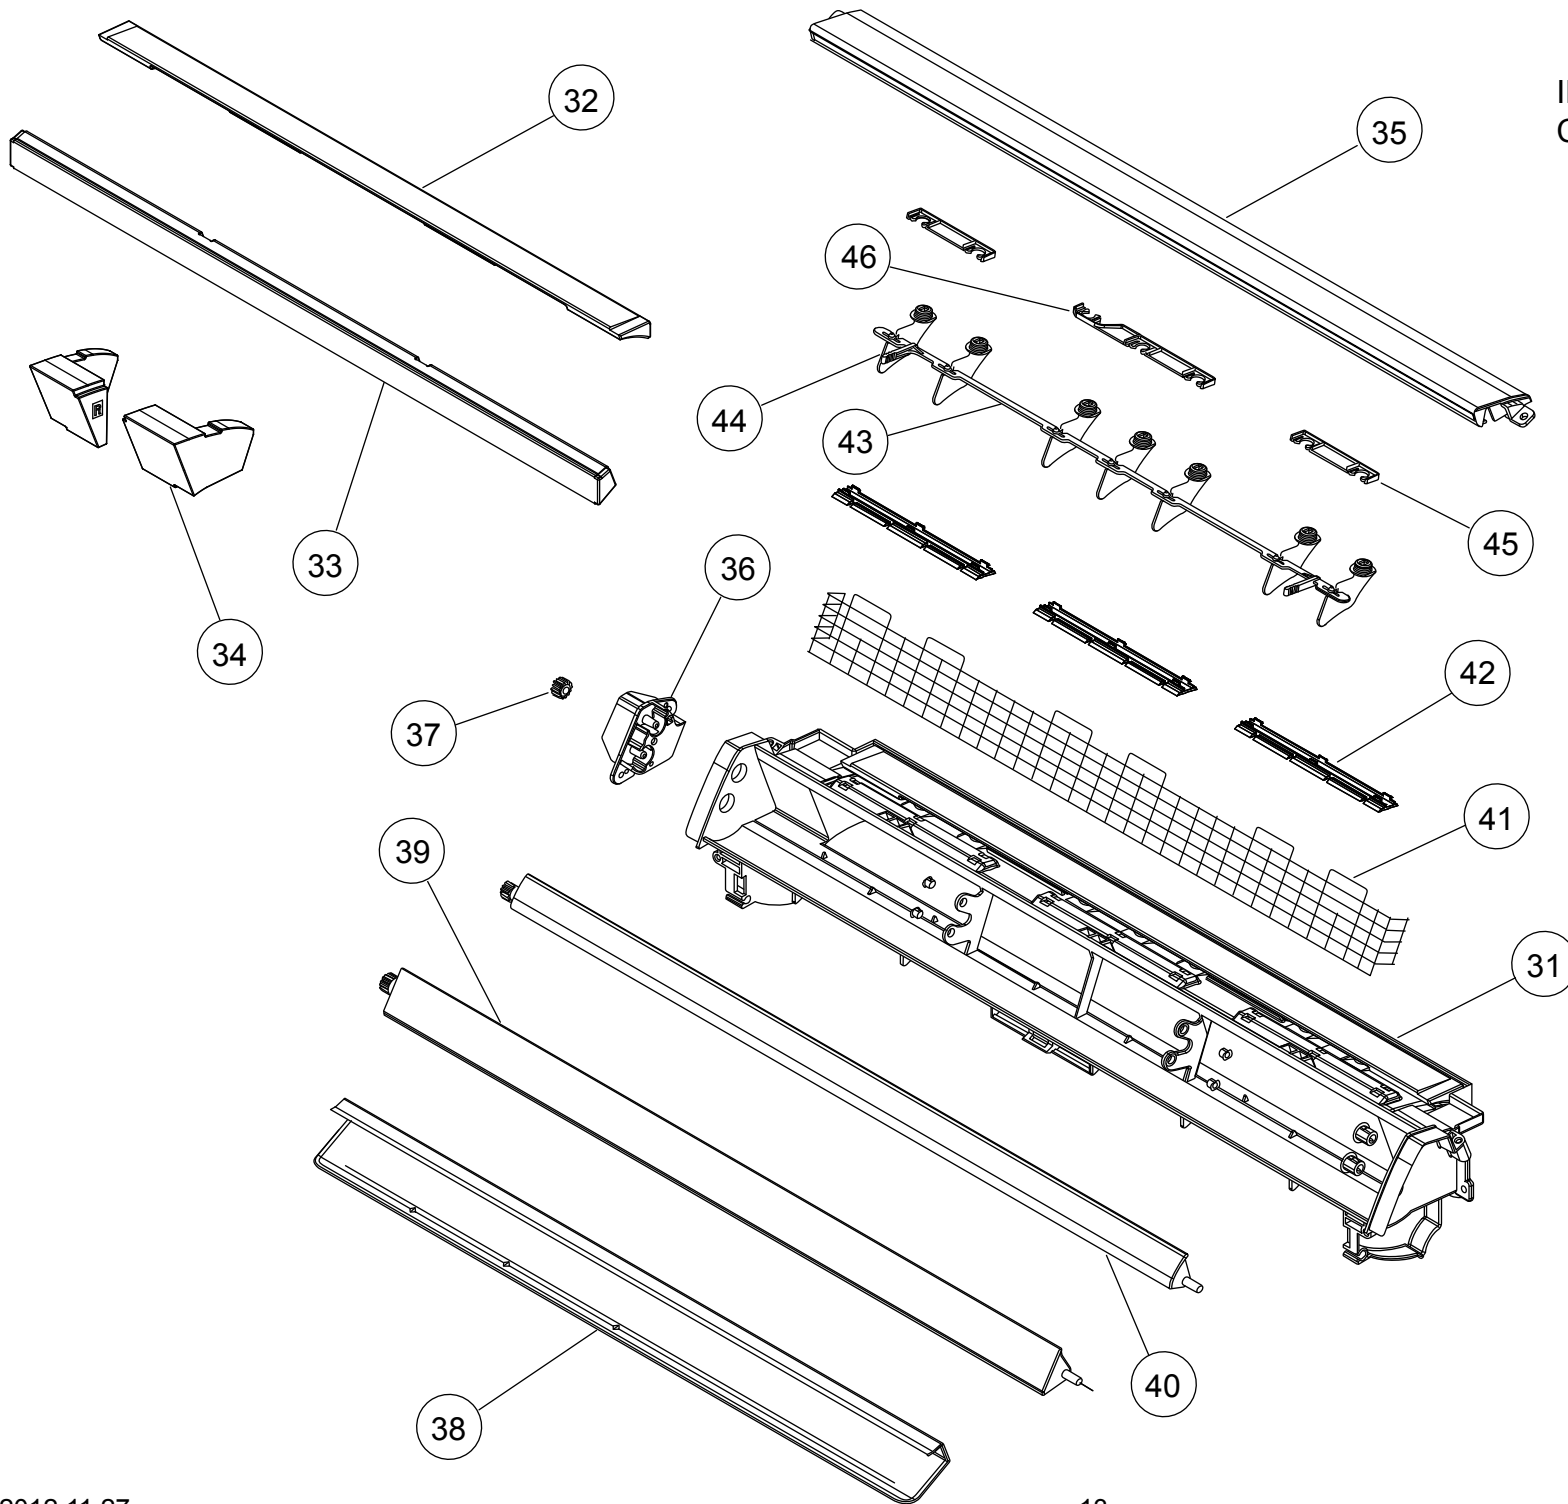

## INDOOR UNIT

Ref	Description	Parts number
1	Remote control	9379219006
2	Remote Control Holder	9305642045
3	Bracket Panel	9316272019
4	Front Panel L	9316187016
5	Front Panel R	9316186019
6	Air Clean Filter Assy	9316474017
7	Front Panel	9316185012
8	Intake Grille Assy	9316418059
9	Rope Assy	9316458017
10	Air Filter	9316189010

INDOOR UNIT

Ref	Description	Parts number
11	Control Cover	9316201019
12	Main PCB	9708532097
13	Control Box	9316200012
14	Thermistor Holder	9316192010
15	Terminal	9900385026
16	Pipe Thermistor	9900425012
17	Display Case	9316194014
18	Indicator PCB	9707571042
19	Display Cover	9316191013
20	Motor Holder	9316195011
21	Bearing C Assy	9306628017
22	Crossflow Fan Assy	9312004034
23	Fan Motor, MFD-14TXN	9602850006
24	Crossflow Fan B Assy	9316309012
25	Fan Motor, MFD-14SXN	9602851003
26	Base	9316193017
27	Base Cover A	9316197015
28	Base Cover B	9316373013
29	Step Motor (Up / down)	9900384043
30	Casing Assy	9316411012

INDOOR UNIT  
Casing assy

Ref	Description	Parts number
31	Casing	9316204010
32	Casing Cover B	9316273016
33	Casing Cover F	9316308015
34	Casing Cover LR	9316310018
35	Top Cover	9316207011
36	Gear Case	9316213012
37	Gear A	9309994003
38	Reinforcement	9316378018
39	Louver Z (Lower)	9316206014
40	Louver U (Upper)	9316205017
41	Fan Guard	9316211018
42	Guard Holder	9316210011
43	Joint U	9316209015
44	R and L Louver U	9316208018
45	Spacer C	9315281012
46	Spacer D	9315282019

Drain Pan Assy

Ref	Description	Parts number
--	Drain Pan Assy	9316412019
55	Drain Pan U	9316214019
56	Drain Pan Cover B	9316386013
57	Drain Pan Cover F	9316274013
58	Drain Cap	9316177017
59	Drain Hose Assy	9314147029
60	Drain Holder	9316384019
61	Key Top	9316218017
62	Limit Switch Cover	9316217010
63	Damper	9316216013
64	Joint Z	9316335011
65	R and L Louver Z	9316334014
66	Spacer D	9315282019
67	Drain Pan Z	9316215016
68	Stopper	9316219014
69	Under Cover	9316374010
70	Fan Guard Z	9316918009