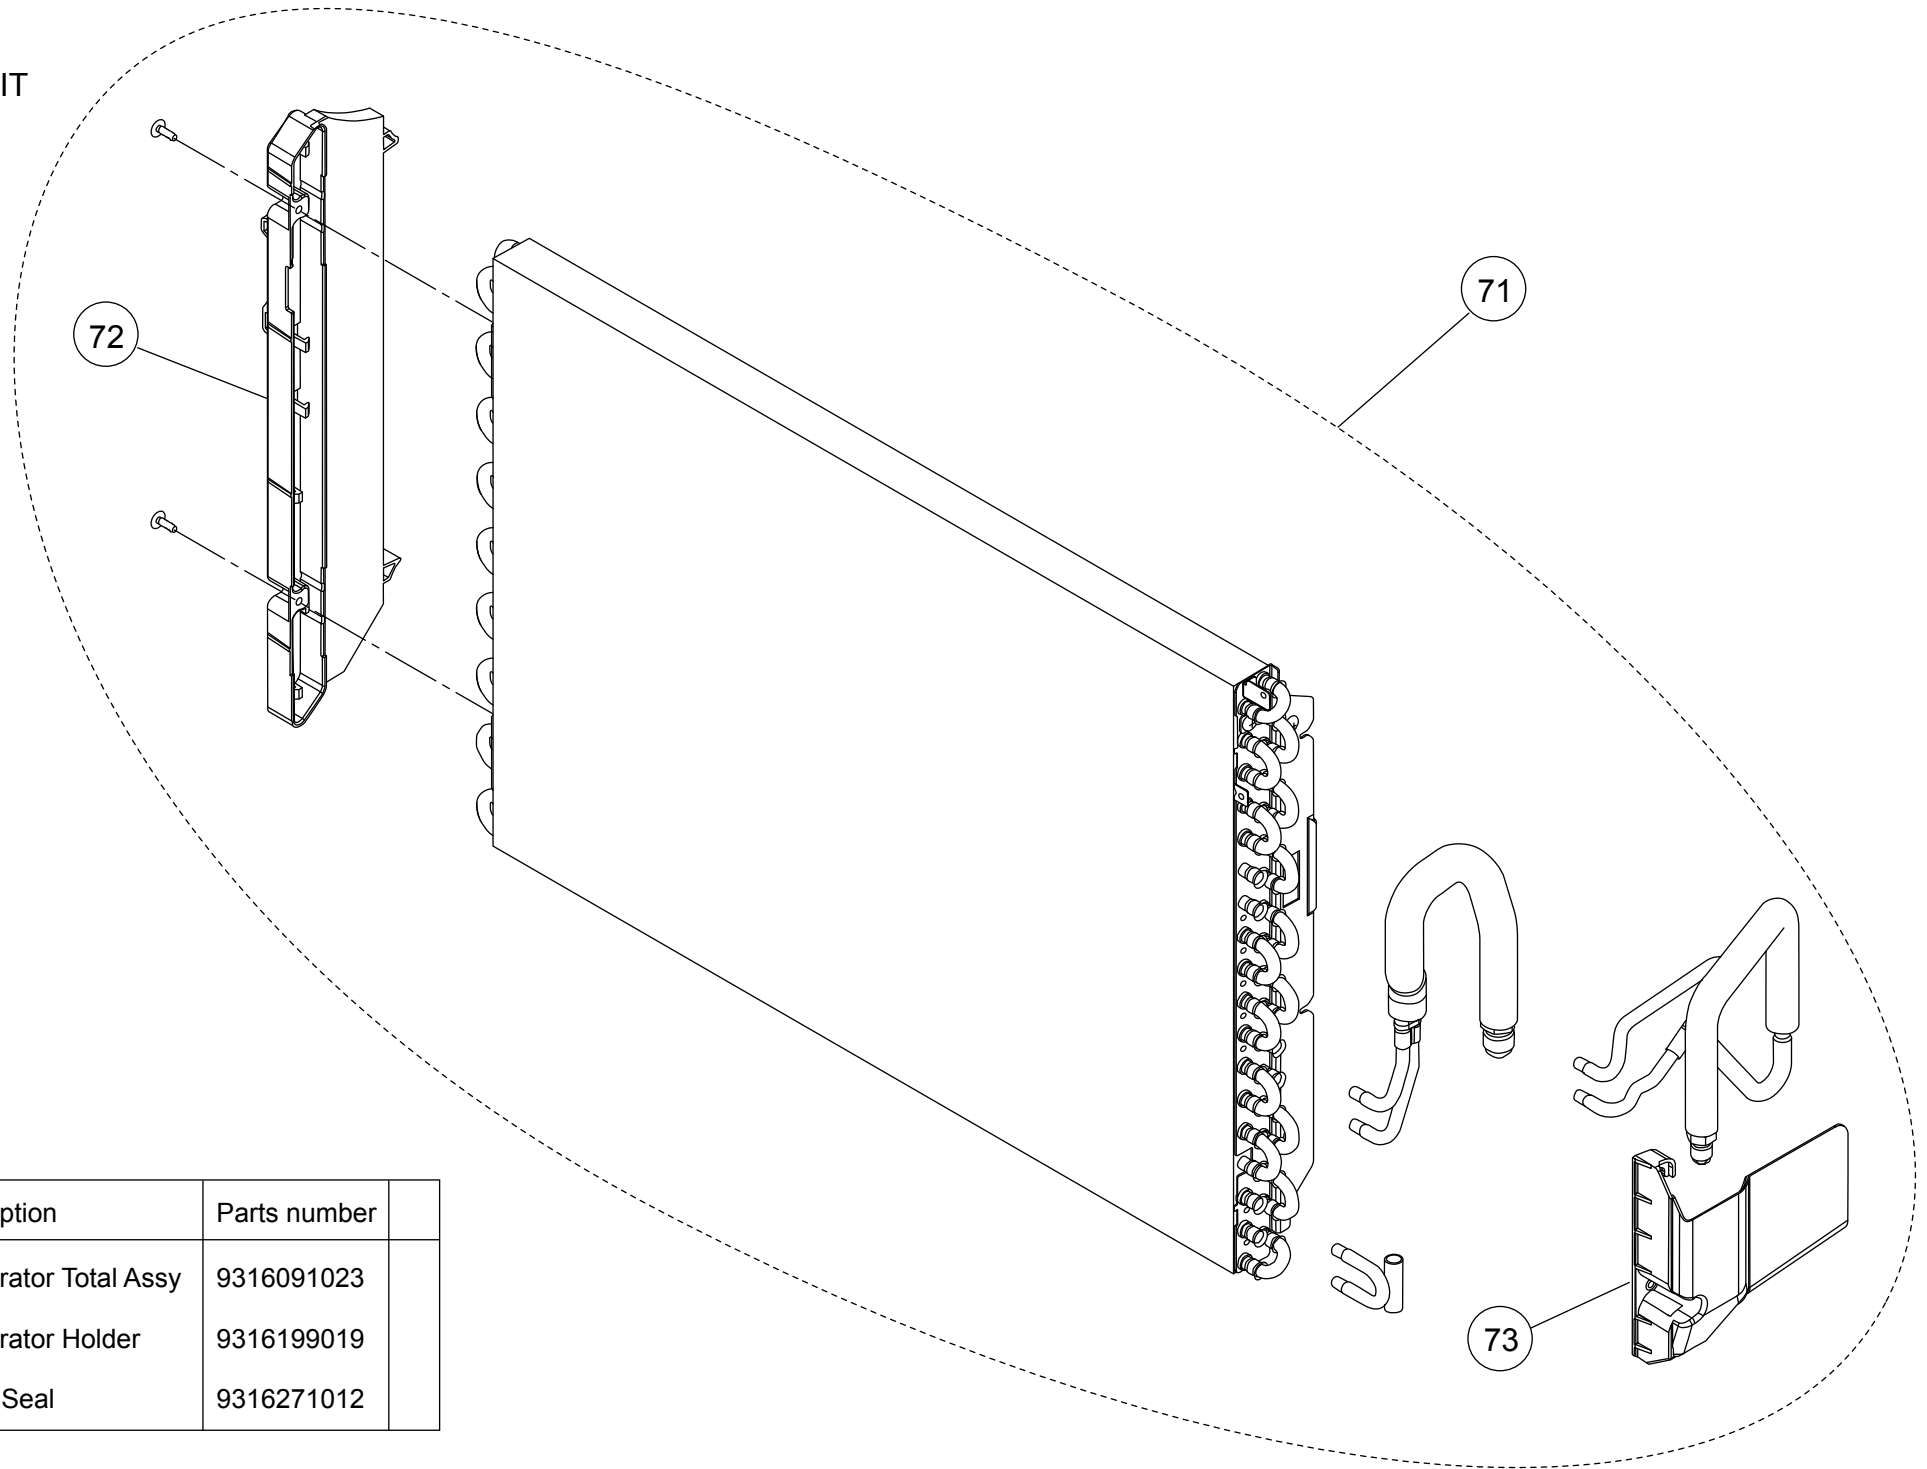

INDOOR UNIT

Ref	Description	Parts number	
71	Evaporator Total Assy	9316091023	
72	Evaporator Holder	9316199019	
73	Water Seal	9316271012