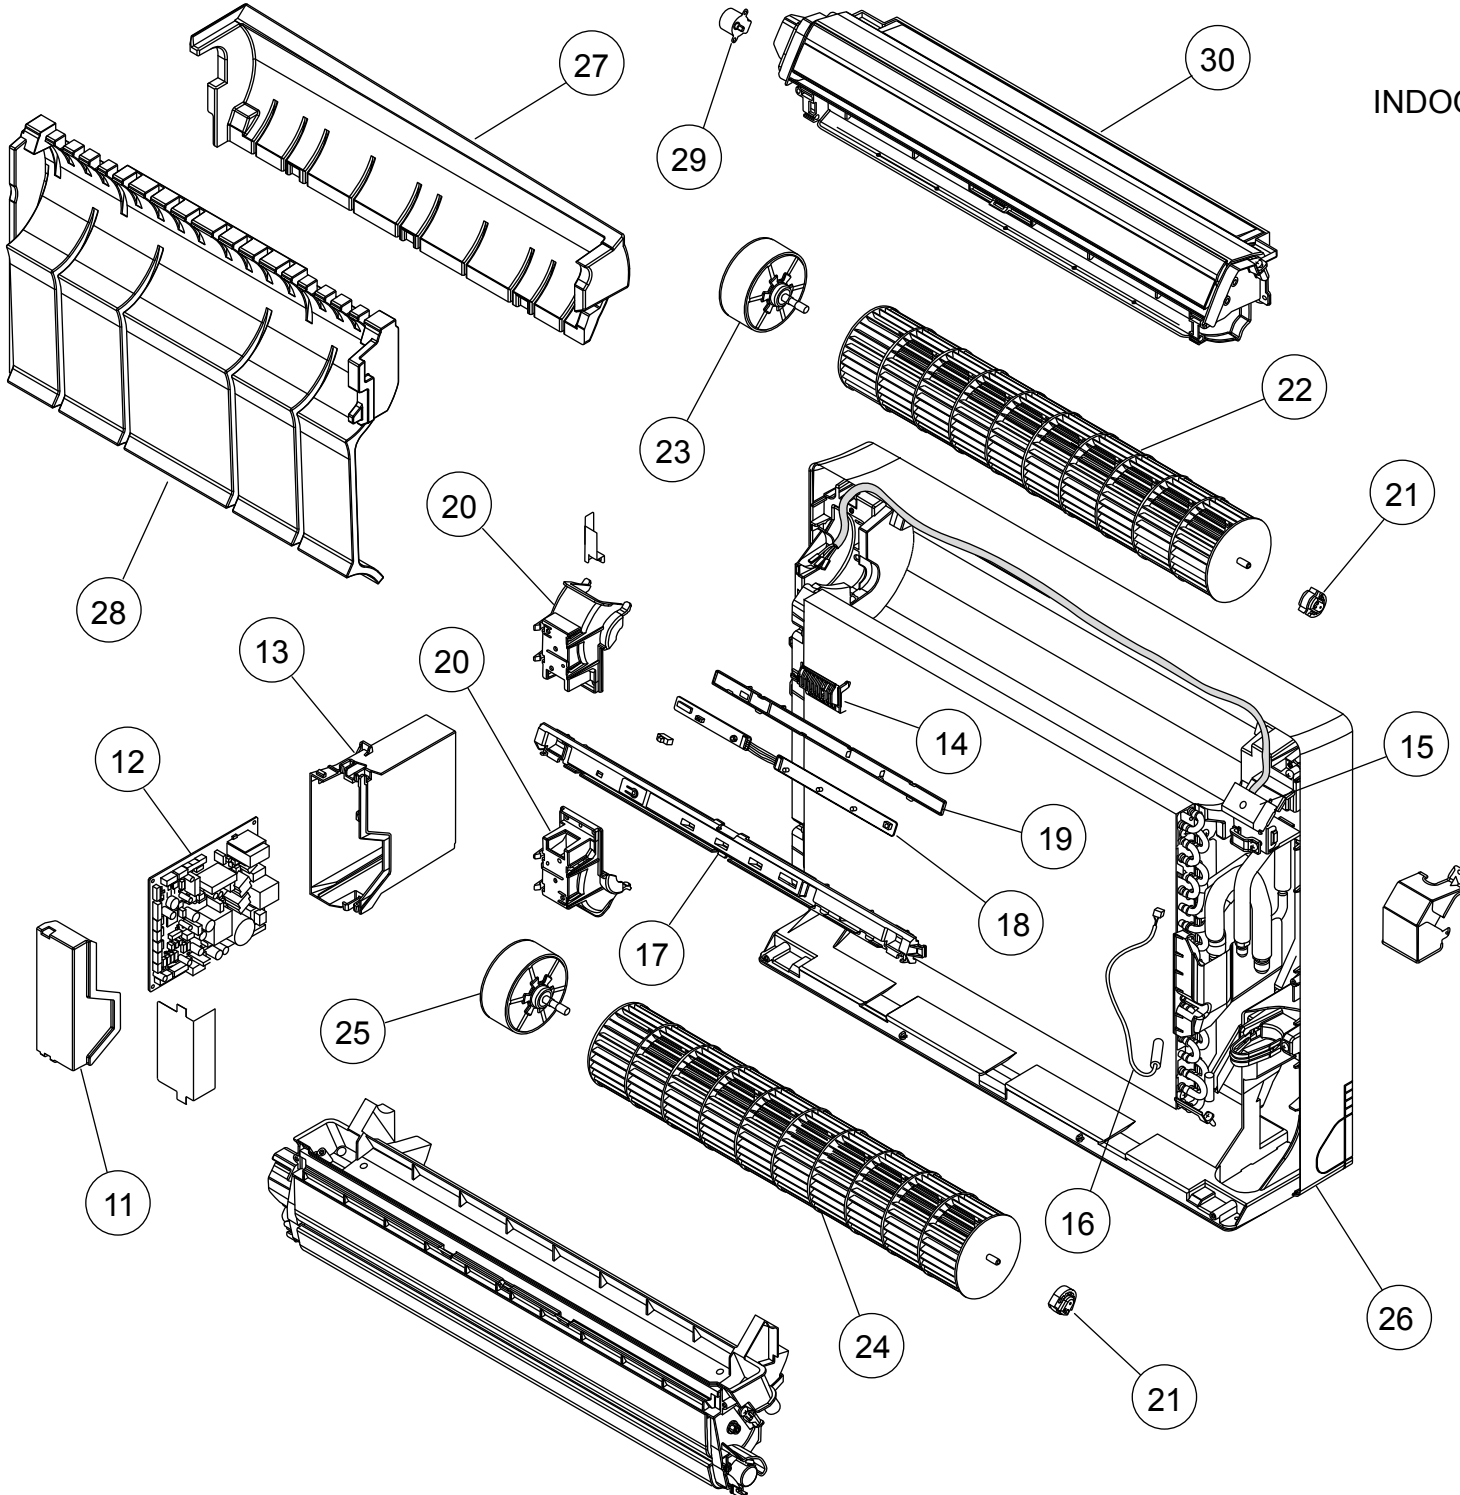

## INDOOR UNIT

Ref	Description	Parts number
1	Remote control	9379219006
2	Remote Control Holder	9305642045
3	Bracket Panel	9316272019
4	Front Panel L	9316187016
5	Front Panel R	9316186019
6	Air Clean Filter Assy	9316474017
7	Front Panel	9316185012
8	Intake Grille Assy	9316418059
9	Rope Assy	9316458017
10	Air Filter	9316189010

INDOOR UNIT

Ref	Description	Parts number
11	Control Cover	9316201019
12	Main PCB	9708532097
13	Control Box	9316200012
14	Thermistor Holder	9316192010
15	Terminal	9900385026
16	Pipe Thermistor	9900425012
17	Display Case	9316194014
18	Indicator PCB	9707571042
19	Display Cover	9316191013
20	Motor Holder	9316195011
21	Bearing C Assy	9306628017
22	Crossflow Fan Assy	9312004034
23	Fan Motor, MFD-14TXN	9602850006
24	Crossflow Fan B Assy	9316309012
25	Fan Motor, MFD-14SXN	9602851003
26	Base	9316193017
27	Base Cover A	9316197015
28	Base Cover B	9316373013
29	Step Motor (Up / down)	9900384043
30	Casing Assy	9316411012

INDOOR UNIT

Ref	Description	Parts number
51	Motor Step (Damper)	9900384050
52	Micro Switch (Limit Switch)	9900424015
53	Motor Step (Damper Lock Left)	9900384067
54	Step Motor (Damper Lock Right)	9900384074

Drain Pan Assy

Ref	Description	Parts number
--	Drain Pan Assy	9316412019
55	Drain Pan U	9316214019
56	Drain Pan Cover B	9316386013
57	Drain Pan Cover F	9316274013
58	Drain Cap	9316177017
59	Drain Hose Assy	9314147029
60	Drain Holder	9316384019
61	Key Top	9316218017
62	Limit Switch Cover	9316217010
63	Damper	9316216013
64	Joint Z	9316335011
65	R and L Louver Z	9316334014
66	Spacer D	9315282019
67	Drain Pan Z	9316215016
68	Stopper	9316219014
69	Under Cover	9316374010
70	Fan Guard Z	9316918009