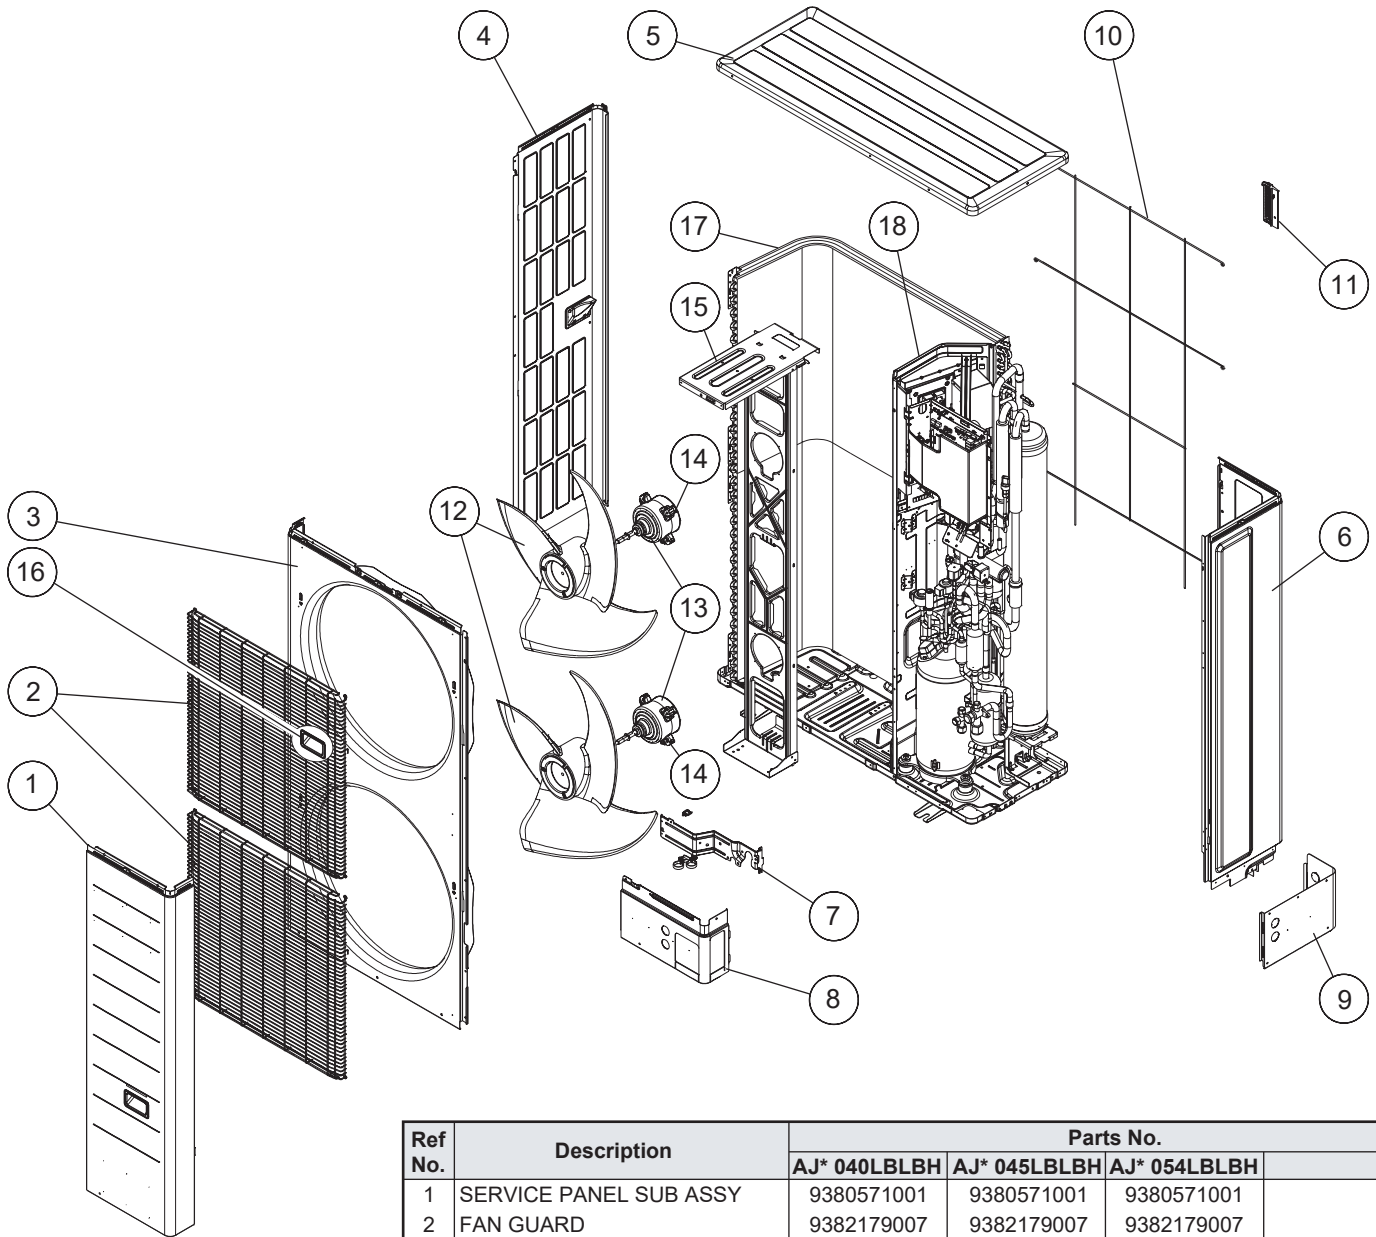

DISASSEMBLY ILLUSTRATION & PARTS LIST

OUTDOOR UNIT

Models : AJ* 040LBLBH
 AJ* 045LBLBH
 AJ* 054LBLBH

Ref No.	Description	Parts No.		
		AJ* 040LBLBH	AJ* 045LBLBH	AJ* 054LBLBH
1	SERVICE PANEL SUB ASSY	9380571001	9380571001	9380571001
2	FAN GUARD	9382179007	9382179007	9382179007
3	FRONT PANEL ASSY	9380569022	9380569022	9380569022
4	CABINET LEFT SUB ASSY	9380568001	9380568001	9380568001
5	TOP PANEL SUB ASSY	9379416016	9379416016	9379416016
6	CABINET RIGHT SUB ASSY	9380570004	9380570004	9380570004
7	PIPE COVER REAR	9380537007	9380537007	9380537007
8	PIPE COVER FRONT	9378805019	9378805019	9378805019
9	VALVE PLATE	9379409018	9379409018	9379409018
10	PROTECTIVE NET ASSY	9378926042	9378926042	9378926042
11	THERMO HOLDER	9374177011	9374177011	9374177011
12	PROPELLER FAN	9379414005	9379414005	9379414005
13	MOTOR,DC BRUSHLESS	9603042035	9603042035	9603042035
14	CUSHION RUBBER	9380530008	9380530008	9380530008
15	MOTOR BRACKET SUB ASSY	9380566007	9380566007	9380566007
16	GRIP (FRONT)	9381039005	9381039005	9381039005
17	CONDENSER SUB ASSY	9380633020	9380633020	9380633020
18	SEPARATE WALL SUB ASSY	9380567004	9380567004	9380567004
	LABEL (FUJITSU)	9380477006	9380477006	9380477006
	LABEL (GENERAL)	9378949003	9378949003	9378949003
	LABEL (AIRSTAGE)	9380479000	9380479000	9380479000