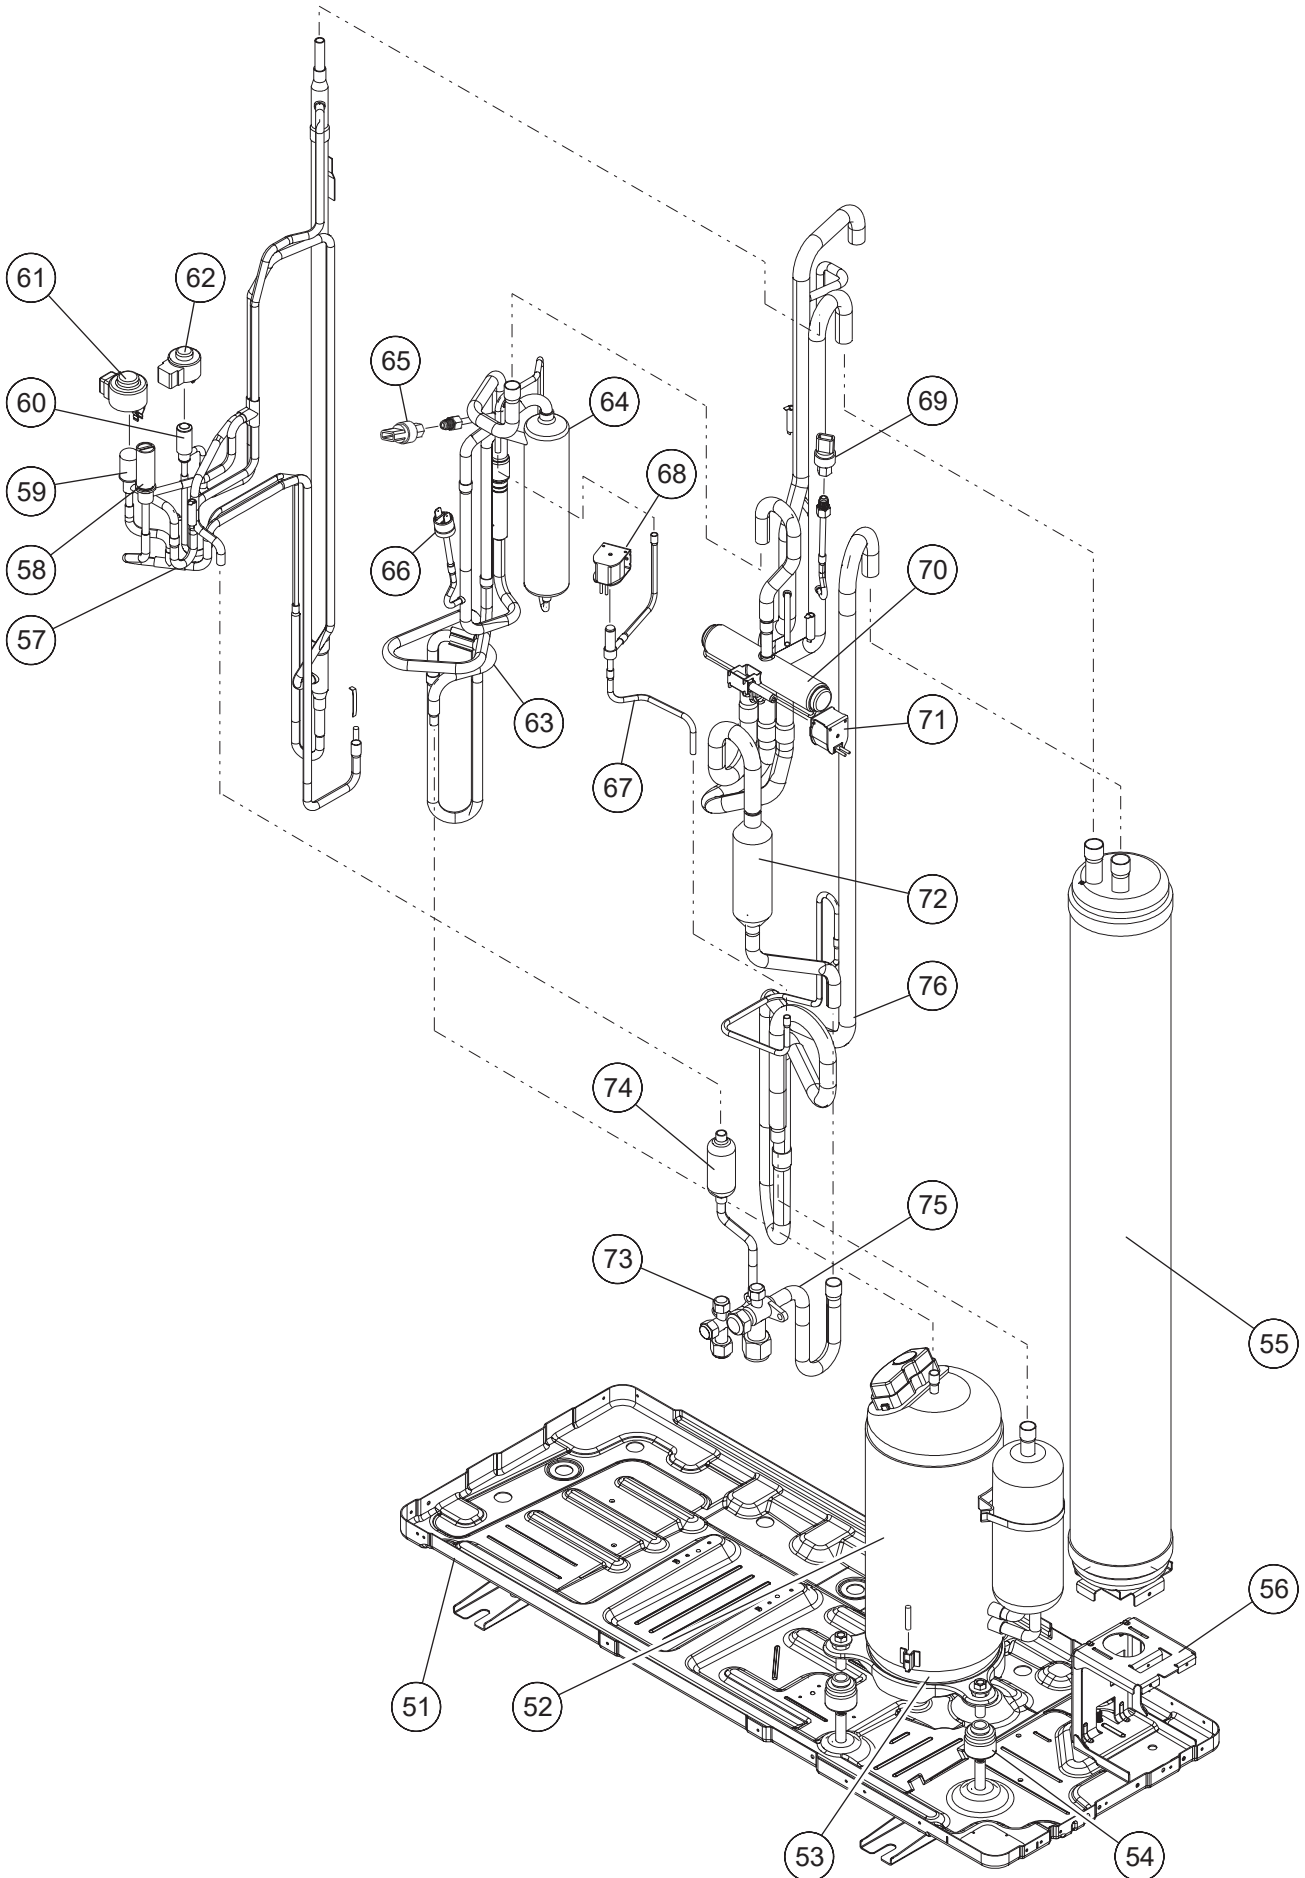

Models : AJ* 040LBLBH
AJ* 045LBLBH
AJ* 054LBLBH

Models : AJ* 040LBLBH
AJ* 045LBLBH
AJ* 054LBLBH

Ref No.	Description	Parts No.		
		AJ* 040LBLBH	AJ* 045LBLBH	AJ* 054LBLBH
51	BASE ASSY	9379427036	9379427036	9379427036
52	COMPRESSOR SUB ASSY	9374423262	9374423262	9374423262
53	BELT HEATER	9361140325	9361140325	9361140325
54	RUBBER SHEET A(COMP)	9378071018	9378071018	9378071018
55	ACCUMULATOR SUB ASSY	9372700051	9372700051	9372700051
56	INSTALLATION PLATE(ACCUMULATOR)	9380471004	9380471004	9380471004
57	SUB COOL HEX ASSY	9378749238	9378749238	9378749238
58	RERIEF VALVE ASSY	9380544012	9380544012	9380544012
59	EXPANSION VALVE (EEV 1)	9900170066	9900170066	9900170066
60	EXPANSION VALVE (EEV 2)	9900056049	9900056049	9900056049
61	COIL(EXPANSION VALVE) (EEV 1)	9970098055	9970098055	9970098055
62	COIL(EXPANSION VALVE) (EEV 2)	9970096075	9970096075	9970096075
63	DISCHARGE PIPE ASSY	9371581354	9371581354	9371581354
64	OIL SEPARATOR	9380553007	9380553007	9380553007
65	SENSOR (HP)	9970178030	9970178030	9970178030
66	PRESSURE SWITCH	9900186029	9900186029	9900186029
67	SOLENOID VALVE ASSY	9380016021	9380016021	9380016021
68	SOLENOID (SV2)	9900189235	9900189235	9900189235
69	SENSOR (LP)	9900505103	9900505103	9900505103
70	4-WAY VALVE	9970112010	9970112010	9970112010
71	SOLENOID (4-WAY VALVE)	9970113017	9970113017	9970113017
72	STRAINER ASSY	9380559009	9380559009	9380559009
73	3-WAY VALVE B ASSY	9380025030	9380025030	9380025030
74	STRAINER ASSY	9372524039	9372524039	9372524039
75	3-WAY VALVE ASSY	9380631002	9380631002	9380631002
76	SUCTION PIPE A ASSY	9372514160	9372514160	9372514160
	COMPRESSOR COVER A	9380513001	9380513001	9380513001
	COMPRESSOR COVER TOP	9380516002	9380516002	9380516002
	THERMISTOR ASSY (Discharge temp.+Comp. temp.)	9900805029	9900805029	9900805029
	THERMISTOR ASSY (Sub cool hex. temp. Liquid/ Gas.)	9900506018	9900506018	9900506018
	THERMISTOR ASSY (Suction temp.+Heat ex. temp.)	9900507022	9900507022	9900507022
	THERMISTOR ASSY (Outdoor temp.)	9900747039	9900747039	9900747039