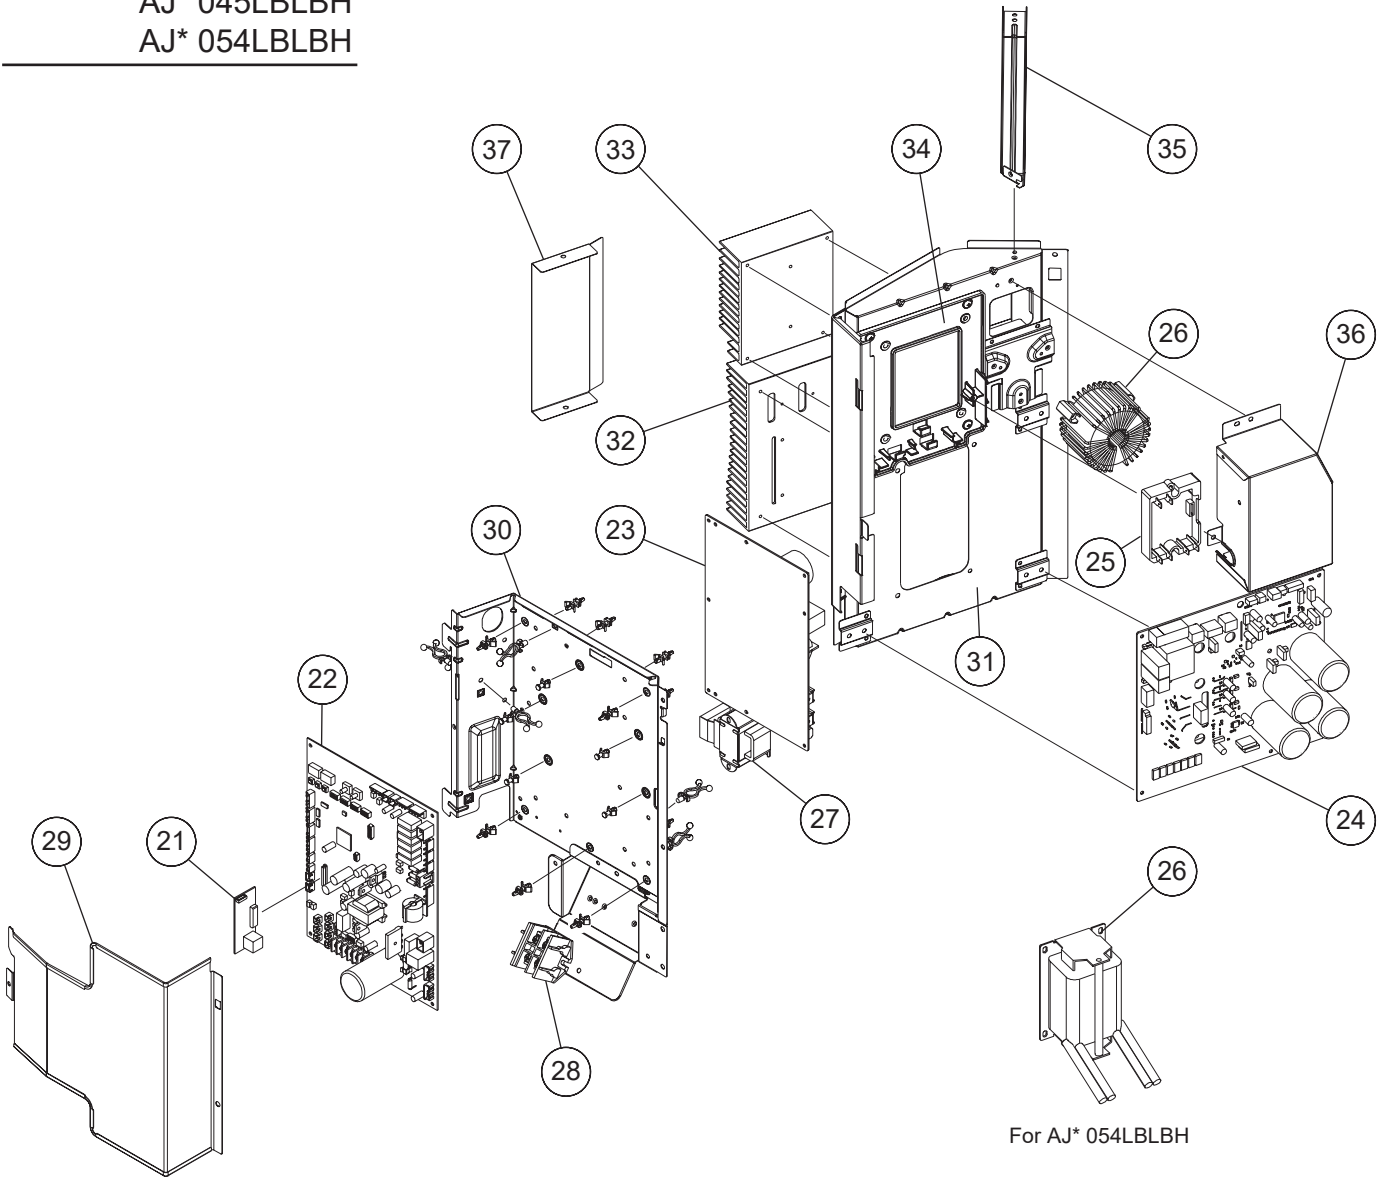

Models : AJ* 040LBLBH
AJ* 045LBLBH
AJ* 054LBLBH

For AJ* 054LBLBH

Ref No.	Description	Parts No.		
		AJ* 040LBLBH	AJ* 045LBLBH	AJ* 054LBLBH
21	COMMUNICATION PCB	9709612019	9709612019	9709612019
22	MAIN PCB	9708853123	9708853123	9708853123
23	FILTER PCB	9709911068	9709911068	9709911051
24	INVERTER PCB (IPM) (service unit)	9709680988	9709680988	9709680971
25	ACTPM	9708920009	9708920009	9708590004
26	CHOKE COIL	9900624019	9900624019	9900592011
27	REACTOR ASSY	9900481025	9900481025	9900481025
28	TERMINAL	9900428105	9900428105	9900428105
29	CONTROL COVER SUB ASSY	9378930025	9378930025	9378930025
30	CONTROL BOX (MAIN) ASSY	9380543008	9380543008	9380543008
31	CONTROL BOX (INV) ASSY	9380540014	9380540014	9380540021
32	HEAT SINK C	9380483014	9380483014	9380483014
33	HEAT SINK B	9380484004	9380484004	----
	HEAT SINK D	----	----	9380484011
34	HOLDER (HEAT SINK)	9380499015	9380499015	9380499022
35	BRACKET CONTROL BOX	9380496007	9380496007	9380496007
36	DUCT A	9380493006	9380493006	----
37	WIND GUIDE BOARD	----	----	9382169008