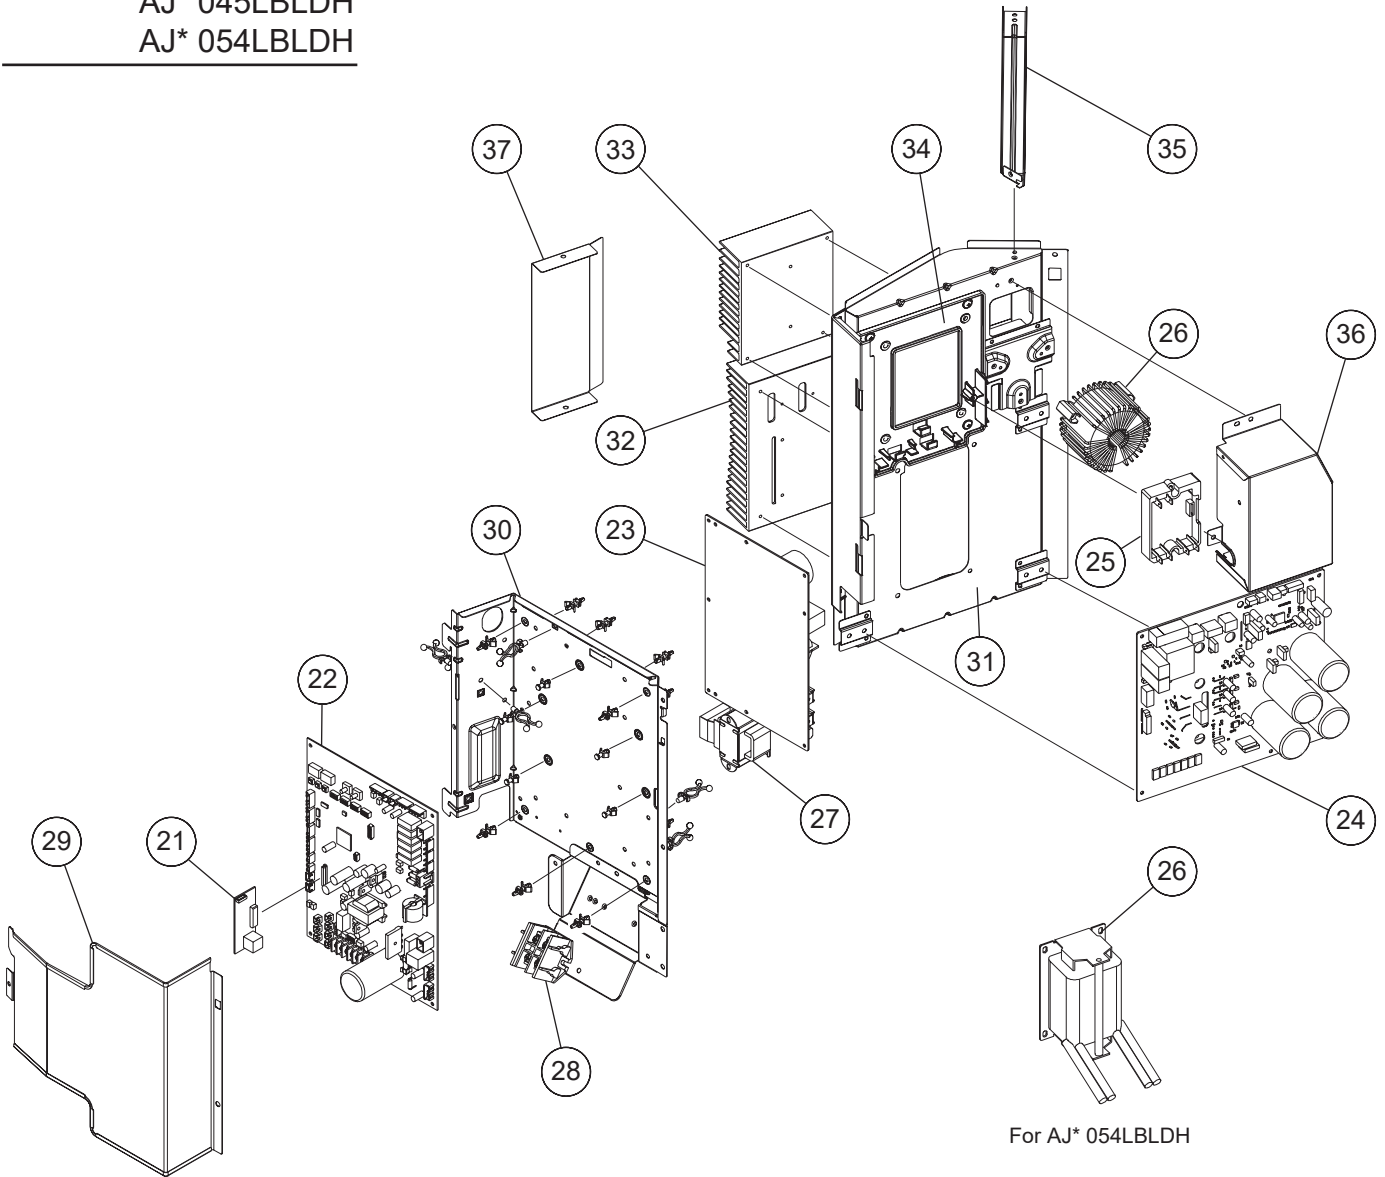

Models : AJ* 040LBDH
AJ* 045LBDH
AJ* 054LBDH

Ref No.	Description	Parts No.		
		AJ* 040LBDH	AJ* 045LBDH	AJ* 054LBDH
21	COMMUNICATION PCB	9709612019	9709612019	9709612019
22	MAIN PCB	9708853222	9708853222	9708853222
23	FILTER PCB	9709911068	9709911068	9709911051
24	INVERTER PCB (IPM) (service unit)	9709680988	9709680988	9709680971
25	ACTPM	9708920009	9708920009	9708590004
26	CHOKE COIL	9900624019	9900624019	9900592011
27	REACTOR ASSY	9900481025	9900481025	9900481025
28	TERMINAL	9900428105	9900428105	9900428105
29	CONTROL COVER SUB ASSY	9378930025	9378930025	9378930025
30	CONTROL BOX (MAIN) ASSY	9380543008	9380543008	9380543008
31	CONTROL BOX (INV) ASSY	9380540014	9380540014	9380540021
32	HEAT SINK C	9380483014	9380483014	9380483014
33	HEAT SINK B	9380484004	9380484004	----
	HEAT SINK D	----	----	9380484011
34	HOLDER (HEAT SINK)	9380499015	9380499015	9380499022
35	BRACKET CONTROL BOX B	9380496007	9380496007	9380496007
36	DUCT A	9380493006	9380493006	----
37	WIND GUIDE BOARD	----	----	9382169008