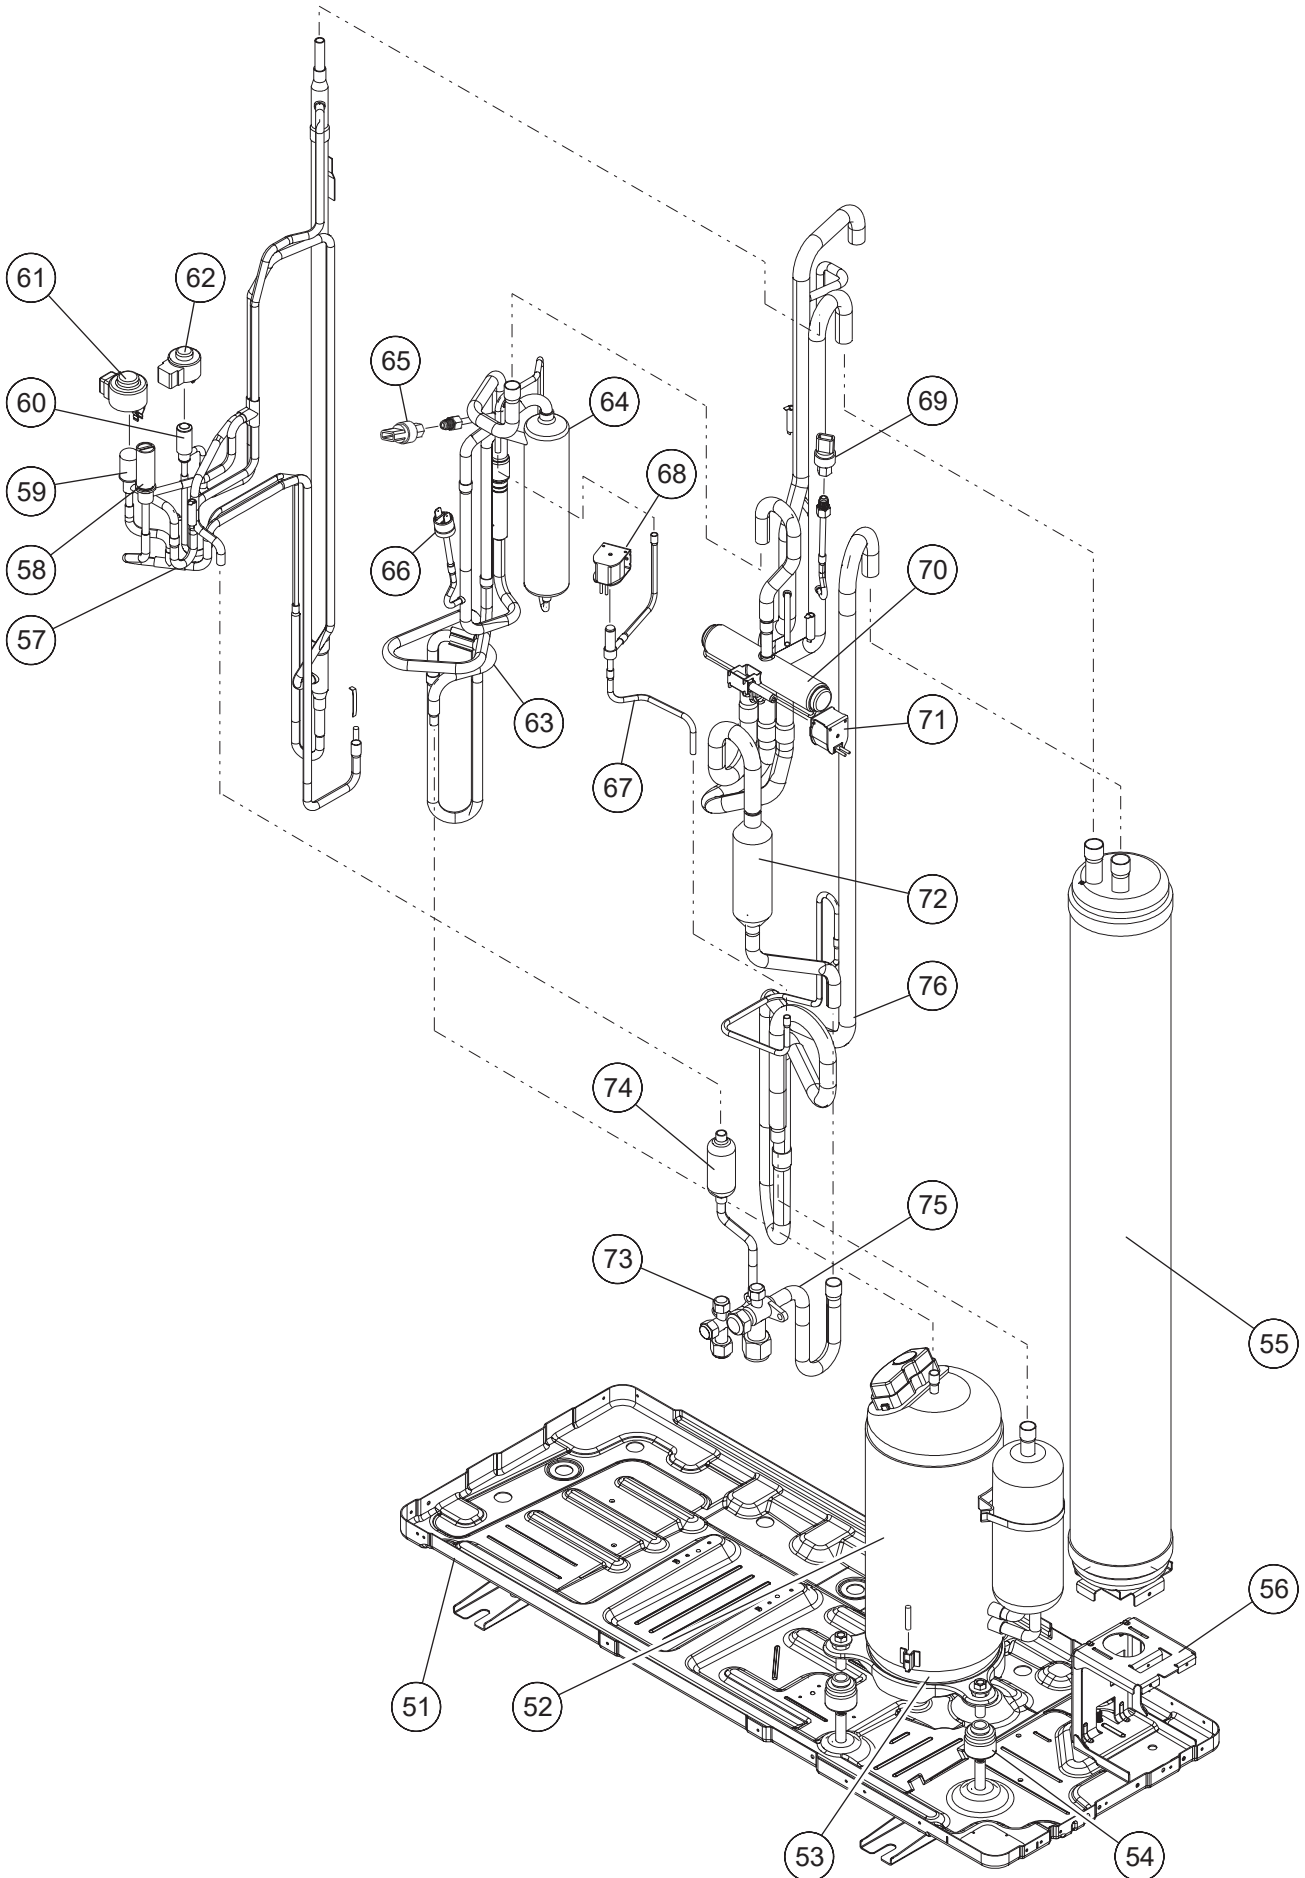

Models : AJ* 040LBDH
AJ* 045LBDH
AJ* 054LBDH

Models : AJ* 040LBLDH
AJ* 045LBLDH
AJ* 054LBLDH

Ref No.	Description	Parts No.		
		AJ* 040LBLDH	AJ* 045LBLDH	AJ* 054LBLDH
51	BASE ASSY	9379427036	9379427036	9379427036
52	COMPRESSOR SUB ASSY	9374423262	9374423262	9374423262
53	BELT HEATER 25W L=1340	9901063053	9901063053	9901063053
54	RUBBER SHEET A(COMP)	9378071018	9378071018	9378071018
55	ACCUMULATOR SUB ASSY	9372700051	9372700051	9372700051
56	INSTALLATION PLATE(ACCUMULATOR)	9380471004	9380471004	9380471004
57	SUB COOL HEX ASSY	9378749238	9378749238	9378749238
58	RERIEF VALVE ASSY	9380544012	9380544012	9380544012
59	EXPANSION VALVE (EEV 1)	9900170066	9900170066	9900170066
60	EXPANSION VALVE (EEV 2)	9900056049	9900056049	9900056049
61	COIL(EXPANSION VALVE) (EEV 1)	9970098055	9970098055	9970098055
62	COIL(EXPANSION VALVE) (EEV 2)	9970096075	9970096075	9970096075
63	DISCHARGE PIPE ASSY	9371581354	9371581354	9371581354
64	OIL SEPARATOR	9380553007	9380553007	9380553007
65	SENSOR (HP)	9970178030	9970178030	9970178030
66	PRESSURE SWITCH	9900186029	9900186029	9900186029
67	SOLENOID VALVE ASSY	9380016021	9380016021	9380016021
68	SOLENOID (SV2)	9900189235	9900189235	9900189235
69	SENSOR (LP)	9900505103	9900505103	9900505103
70	4-WAY VALVE	9970112010	9970112010	9970112010
71	SOLENOID (4-WAY VALVE)	9970113017	9970113017	9970113017
72	STRAINER ASSY	9380559009	9380559009	9380559009
73	3-WAY VALVE B ASSY	9380025030	9380025030	9380025030
74	STRAINER ASSY	9372524039	9372524039	9372524039
75	3-WAY VALVE ASSY	9380631002	9380631002	9380631002
76	SUCTION PIPE A ASSY	9372514160	9372514160	9372514160
	COMPRESSOR COVER A	9380513001	9380513001	9380513001
	COMPRESSOR COVER TOP	9380516002	9380516002	9380516002
	THERMISTOR ASSY (Discharge temp.+Comp. temp.)	9900805029	9900805029	9900805029
	THERMISTOR ASSY (Sub cool hex. temp. Liquid/ Gas.)	9900506018	9900506018	9900506018
	THERMISTOR ASSY (Suction temp.+Heat ex. temp.)	9900507022	9900507022	9900507022
	THERMISTOR ASSY (Outdoor temp.)	9900747039	9900747039	9900747039