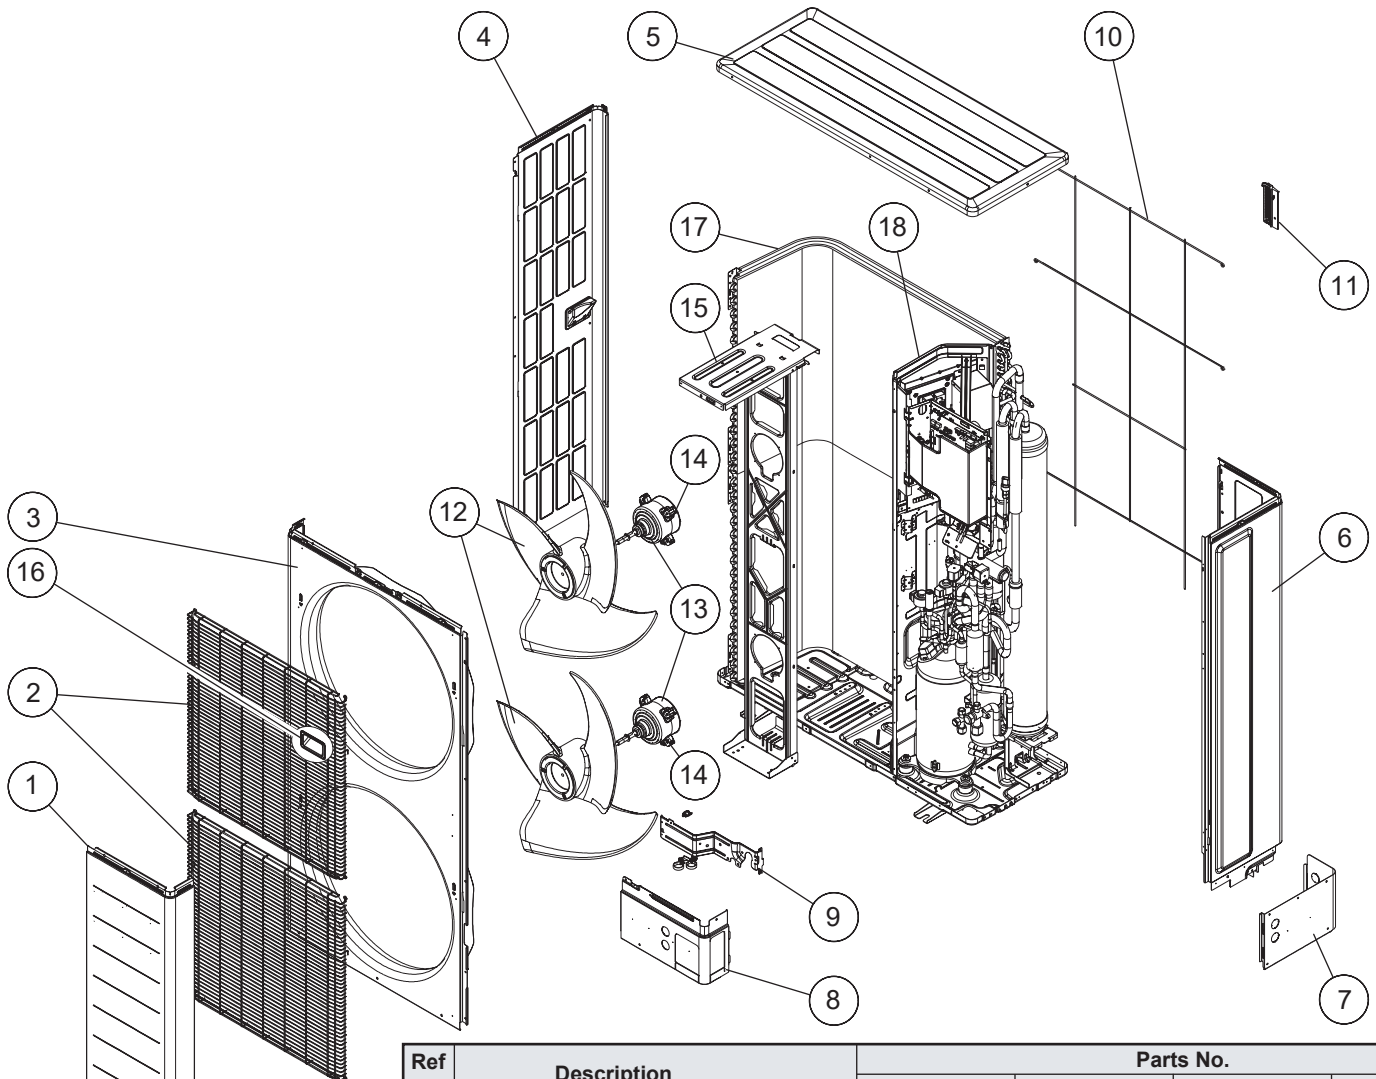

Models : AJ\* 040LBLDH  
 AJ\* 045LBLDH  
 AJ\* 054LBLDH

Ref No.	Description	Parts No.		
		AJ* 040LBLDH	AJ* 045LBLDH	AJ* 054LBLDH
1	SERVICE PANEL SUB ASSY	9380571001	9380571001	9380571001
2	FAN GUARD	9352749001	9352749001	9352749001
3	FRONT PANEL SUB ASSY	9380569114	9380569114	9380569114
4	CABINET LEFT SUB ASSY	9380568001	9380568001	9380568001
5	TOP PANEL SUB ASSY	9379416016	9379416016	9379416016
6	CABINET RIGHT SUB ASSY	9380570004	9380570004	9380570004
7	PIPE COVER REAR	9380537007	9380537007	9380537007
8	PIPE COVER FRONT	9378805019	9378805019	9378805019
9	VALVE PLATE	9379409018	9379409018	9379409018
10	PROTECTIVE NET ASSY	9378926042	9378926042	9378926042
11	THERMO HOLDER	9374177011	9374177011	9374177011
12	PROPELLER FAN	9379414005	9379414005	9379414005
13	MOTOR,DC BRUSHLESS	9603794019	9603794019	9603794019
14	CUSHION RUBBER	9380530008	9380530008	9380530008
15	MOTOR BRACKET SUB ASSY	9380566007	9380566007	9380566007
16	GRIP (FRONT)	9381039005	9381039005	9381039005
17	CONDENSER SUB ASSY	9380633006	9380633006	9380633006
18	SEPARATE WALL SUB ASSY	9380567004	9380567004	9380567004
	LABEL (FUJITSU)	9380477006	9380477006	9380477006
	LABEL (GENERAL)	9378949003	9378949003	9378949003
	LABEL (AIRSTAGE)	9380479000	9380479000	9380479000
	WIRE (PRESSURE SWITCH)	9380489009	9380489009	9380489009
	COMPRESSOR WIRE	9707933048	9707933048	9710314001
	WIRE w/CONNECTOR (CN151-CN390)	9708917016	9708917016	9708917016
	WIRE w/CONNECTOR (CN126-CN320)	9708610016	9708610016	9708610016
	WIRE w/CONNECTOR (CN11-CN395)	9708811024	9708811024	9708612027
	WIRE w/CONNECTOR (CN370-CN501)	9708613017	9708613017	9708613017
	DRAIN ASSY	9303029015	9303029015	9303029015
	DRAIN CAP	313166024302	313166024302	313166024302