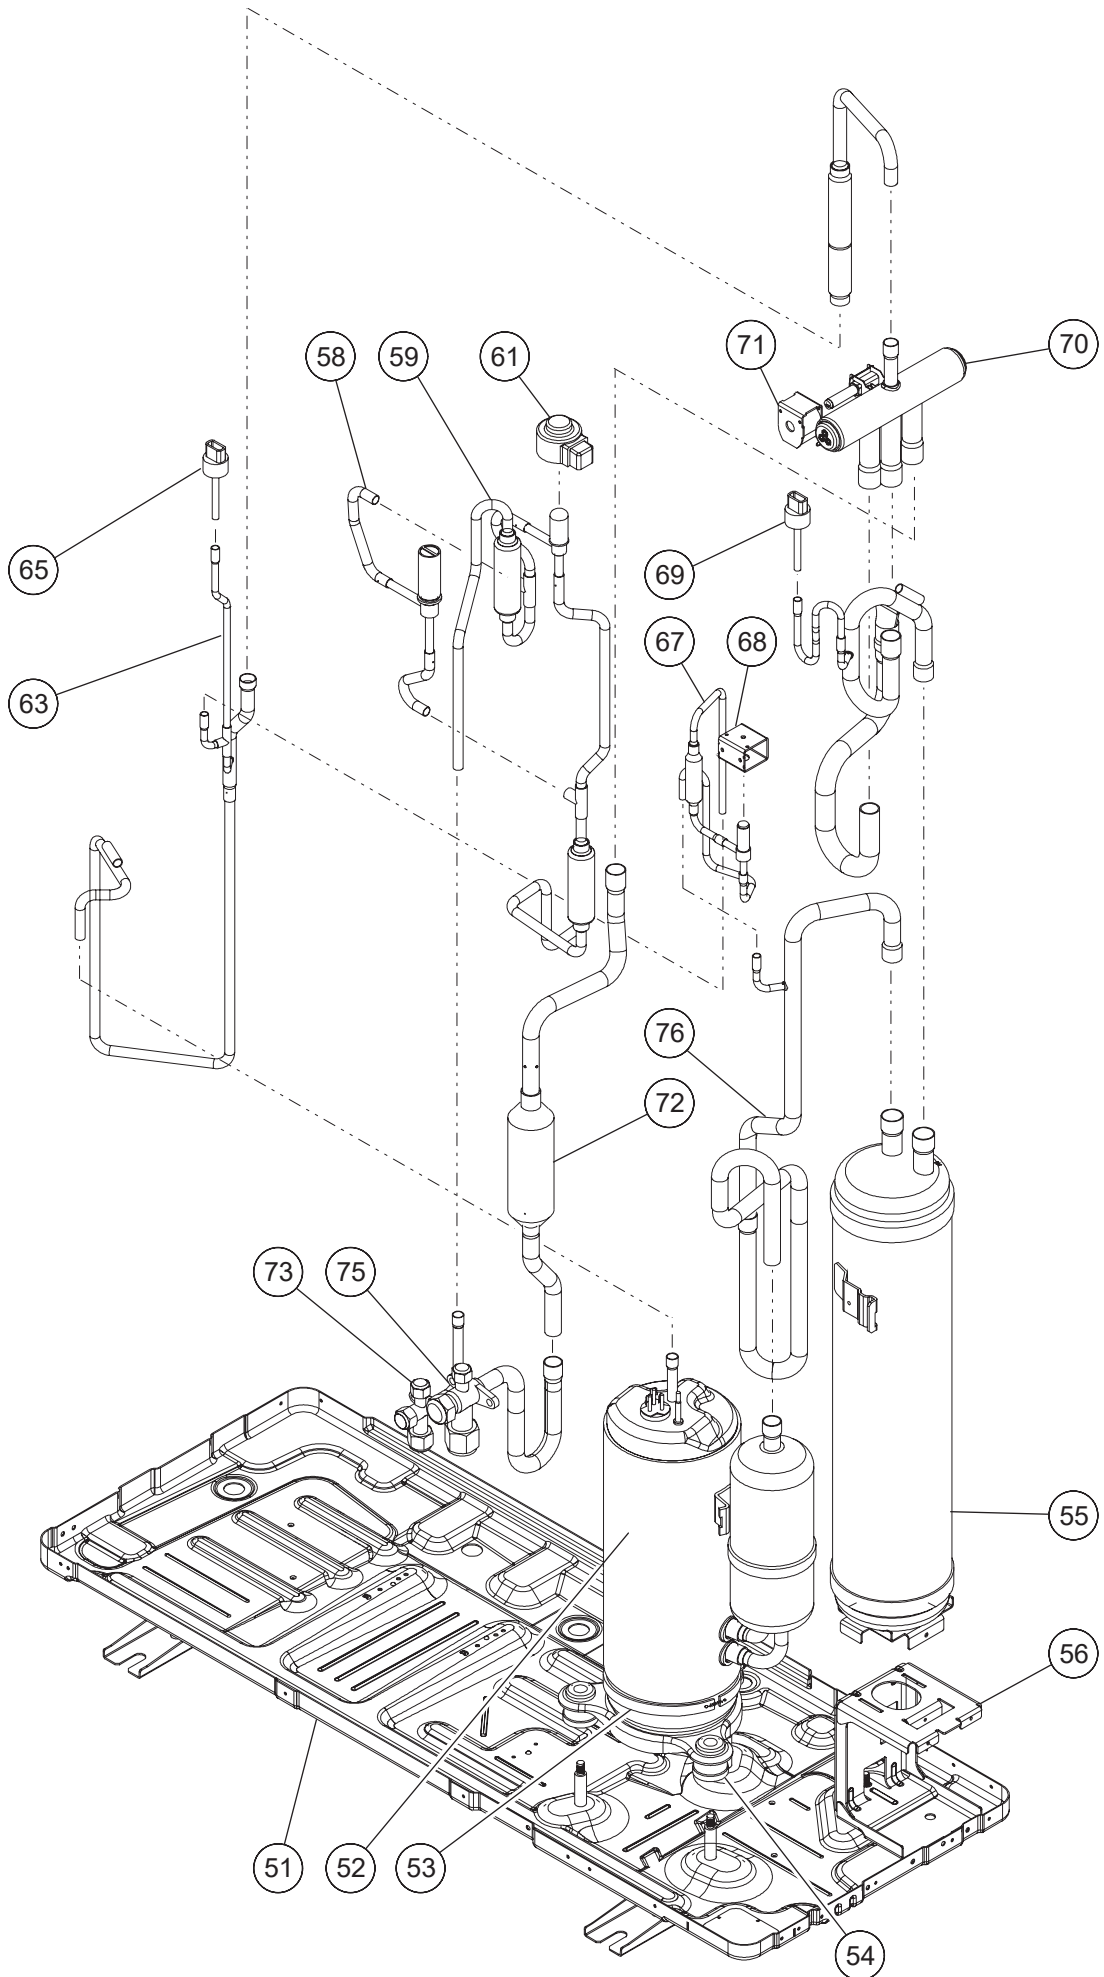

Models : AJY040LCLBH/ AJH040LCLBH
AJY045LCLBH/ AJH045LCLBH
AJY054LCLBH/ AJH054LCLBH

Models : AJY040LCLBH/ AJH040LCLBH
AJY045LCLBH/ AJH045LCLBH
AJY054LCLBH/ AJH054LCLBH

Ref No.	Description	Parts No.		
		AJ*040LCLBH	AJ*045LCLBH	AJ*054LCLBH
51	BASE ASSY	9379427067	9379427067	9379427067
52	COMPRESSOR	9810275004	9810275004	9810275004
53	BELT HEATER	9361140349	9361140349	9361140349
54	RUBBER MOUNT	9810059000	9810059000	9810059000
55	ACCUMULATOR SUB ASSY	9372700075	9372700075	9372700075
56	INSTALLATION PLATE(ACCUMULATOR)	9380471004	9380471004	9380471004
58	RERIEF VALVE ASSY	9380951001	9380951001	9380951001
59	EXPANSION VALVE ASSY	9378750111	9378750111	9378750111
61	COIL(EXPANSION VALVE)	9970163005	9970163005	9970163005
63	DISCHARGE PIPE TOTAL ASSY	9371581330	9371581330	9371581330
65	SENSOR (HP)	9970158001	9970158001	9970158001
67	SOLENOID VALVE ASSY	9380016038	9380016038	9380016038
68	SOLENOID (SV)	9970165009	9970165009	9970165009
69	SENSOR (LP)	9970159008	9970159008	9970159008
70	4-WAY VALVE	9970161001	9970161001	9970161001
71	SOLENOID (4-WAY VALVE)	9970110078	9970110078	9970110078
72	STRAINER ASSY	9380559009	9380559009	9380559009
73	3-WAY VALVE ASSY (LIQUID)	9381055005	9381055005	9381055005
75	3-WAY VALVE ASSY (GAS)	9315414045	9315414045	9315414045
76	SUCTION PIPE ASSY	9372514191	9372514191	9372514191
	COMPRESSOR COVER	9379647090	9379647090	9379647090
	COMPRESSOR COVER TOP	9380516019	9380516019	9380516019
	THERMISTOR ASSY (Discharge temp.+Comp. temp.)	9900811006	9900811006	9900811006
	THERMISTOR ASSY (Suction temp.+Heat ex. temp.)	9900507039	9900507039	9900507039
	THERMISTOR ASSY (Outdoor temp.)	9900747022	9900747022	9900747022