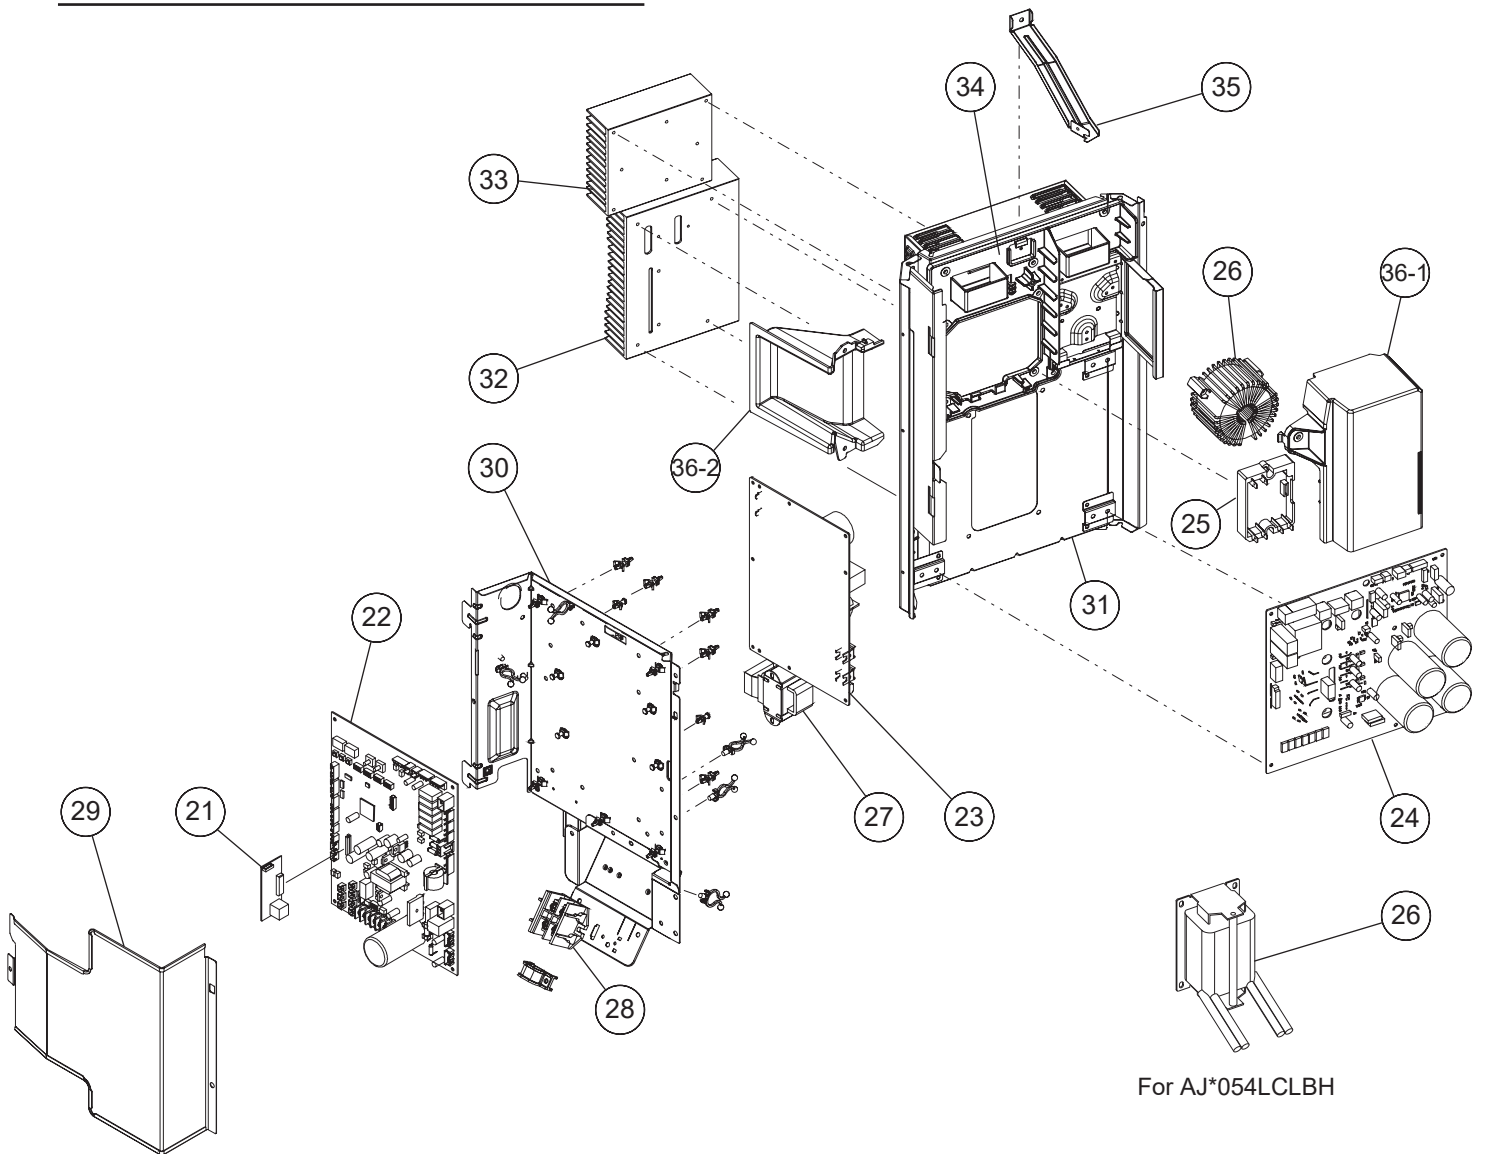

Models : AJY040LCLBH/ AJH040LCLBH
AJY045LCLBH/ AJH045LCLBH
AJY054LCLBH/ AJH054LCLBH

For AJ*054LCLBH

Ref No.	Description	Parts No.		
		AJ*040LCLBH	AJ*045LCLBH	AJ*054LCLBH
21	COMMUNICATION PCB	9707774023	9707774023	9707774023
22	MAIN PCB ASSY	9708853116	9708853116	9708853116
23	FILTER PCB ASSY	9709911006	9709911006	9709911013
24	INVERTER PCB ASSY (SERVICE)	9709680285	9709680285	9709680292
25	ACTPM	9708920009	9708920009	9708590004
26	CHOKE COIL	9900624019	9900624019	9900592011
27	REACTOR ASSY	9900481025	9900481025	9900481025
28	TERMINAL	9900428105	9900428105	9900428105
29	CONTROL COVER SUB ASSY	9378930025	9378930025	9378930025
30	CONTROL BOX (MAIN) ASSY	9380543008	9380543008	9380543008
31	CONTROL BOX (INV) ASSY	9380971023	9380971023	9380971023
32	HEAT SINK A	9380483007	9380483007	9380483007
33	HEAT SINK B	-----	-----	9380980001
33	HEAT SINK C	9380980018	9380980018	-----
34	HOLDER (HEAT SINK)	9380981015	9380981015	9380981015
35	BRACKET CONTROL BOX B	9380978008	9380978008	9380978008
36-1	DUCT A	9380961000	9380961000	-----
36-2	DUCT D	9380959007	9380959007	9380959007