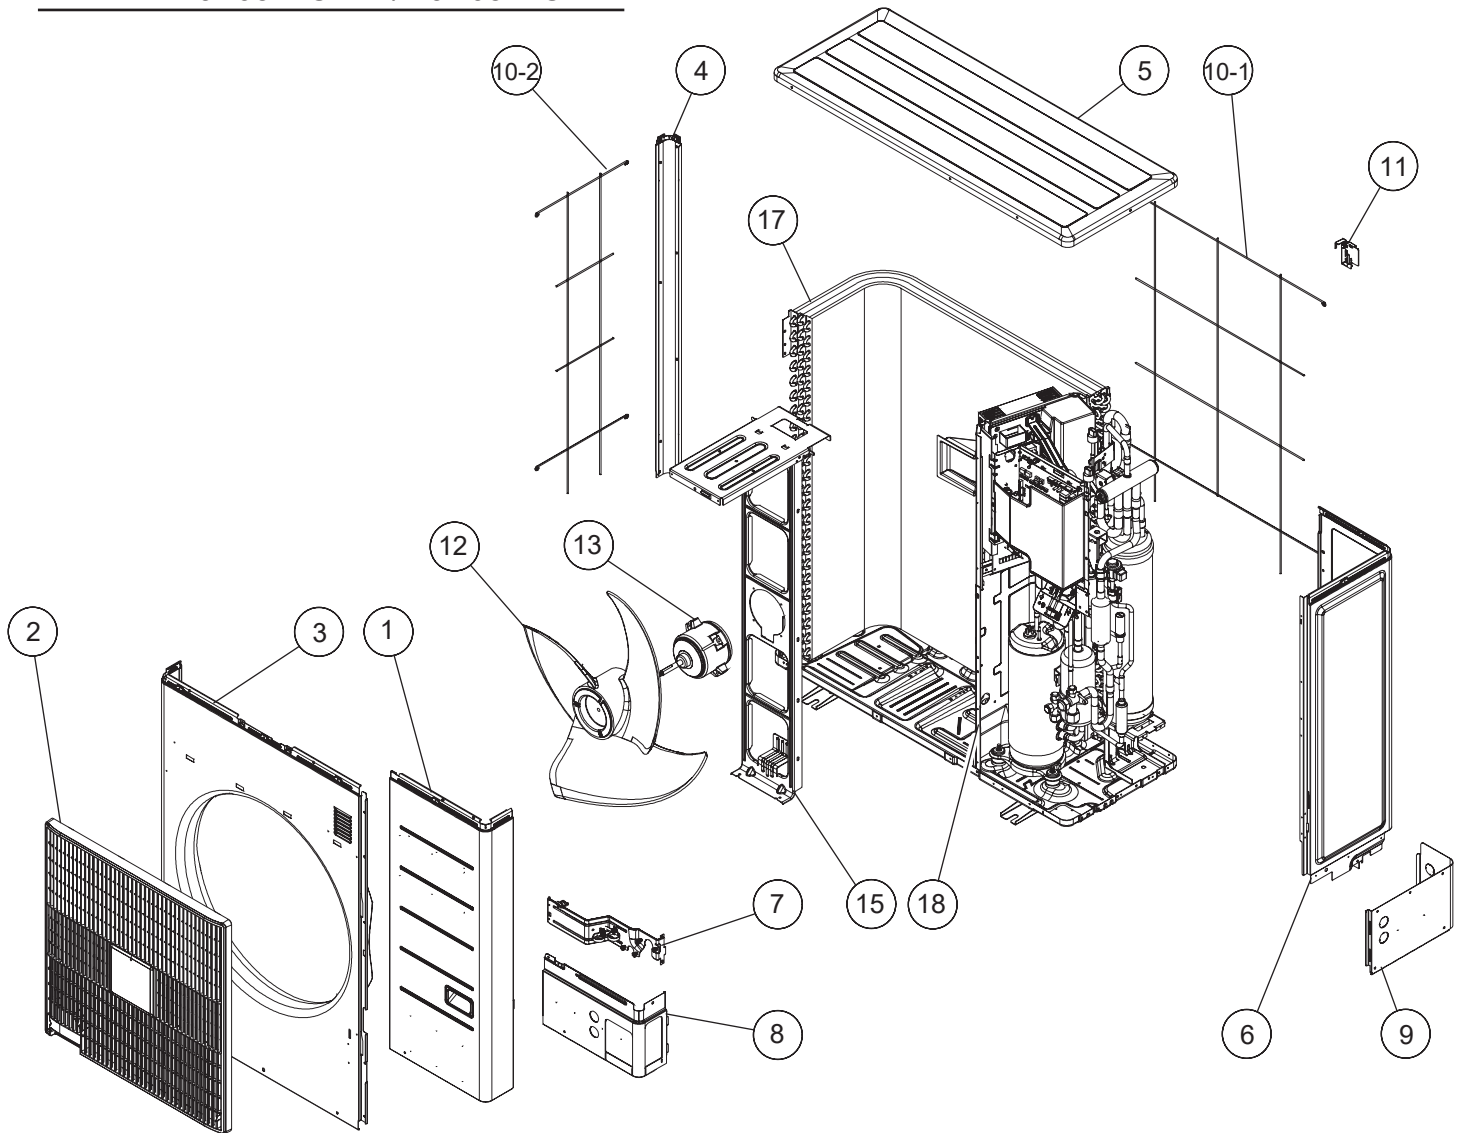

DISASSEMBLY ILLUSTRATION & PARTS LIST

OUTDOOR UNIT

Models : AJY040LCLBH/ AJH040LCLBH
 AJY045LCLBH/ AJH045LCLBH
 AJY054LCLBH/ AJH054LCLBH

Ref No.	Description	Parts No.		
		AJ*040LCLBH	AJ*045LCLBH	AJ*054LCLBH
1	SERVICE PANEL SUB ASSY	9380571018	9380571018	9380571018
2	BLOW GRILL	9380955009	9380955009	9380955009
3	FRONT PANEL SUB ASSY	9380569039	9380569039	9380569039
4	CABINET LEFT	9380968009	9380968009	9380968009
5	TOP PANEL SUB ASSY	9379416030	9379416030	9379416030
6	CABINET RIGHT SUB ASSY	9380570011	9380570011	9380570011
7	PIPE COVER REAR	9380537007	9380537007	9380537007
8	PIPE COVER FRONT	9378805019	9378805019	9378805019
9	VALVE PLATE	9379409018	9379409018	9379409018
10-1	PROTECTIVE NET (REAR) ASSY	9378926059	9378926059	9378926059
10-2	PROTECTIVE NET (LEFT) ASSY	9378928022	9378928022	9378928022
11	THERMO HOLDER	9332505009	9332505009	9332505009
12	PROPELLER FAN	9379414005	9379414005	9379414005
13	MOTOR,DC BRUSHLESS	9603496012	9603496012	9603496012
15	MOTOR BRACKET SUB ASSY	9380566021	9380566021	9380566021
17	CONDENSER SUB ASSY	9374420643	9374420643	9374420643
18	SEPARATE WALL SUB ASSY	9380567110	9380567110	9380567110
	LABEL (FUJITSU)	9380477006	9380477006	9380477006
	LABEL (GENERAL)	9378949003	9378949003	9378949003
	LABEL (AIRSTAGE)	9380479000	9380479000	9380479000