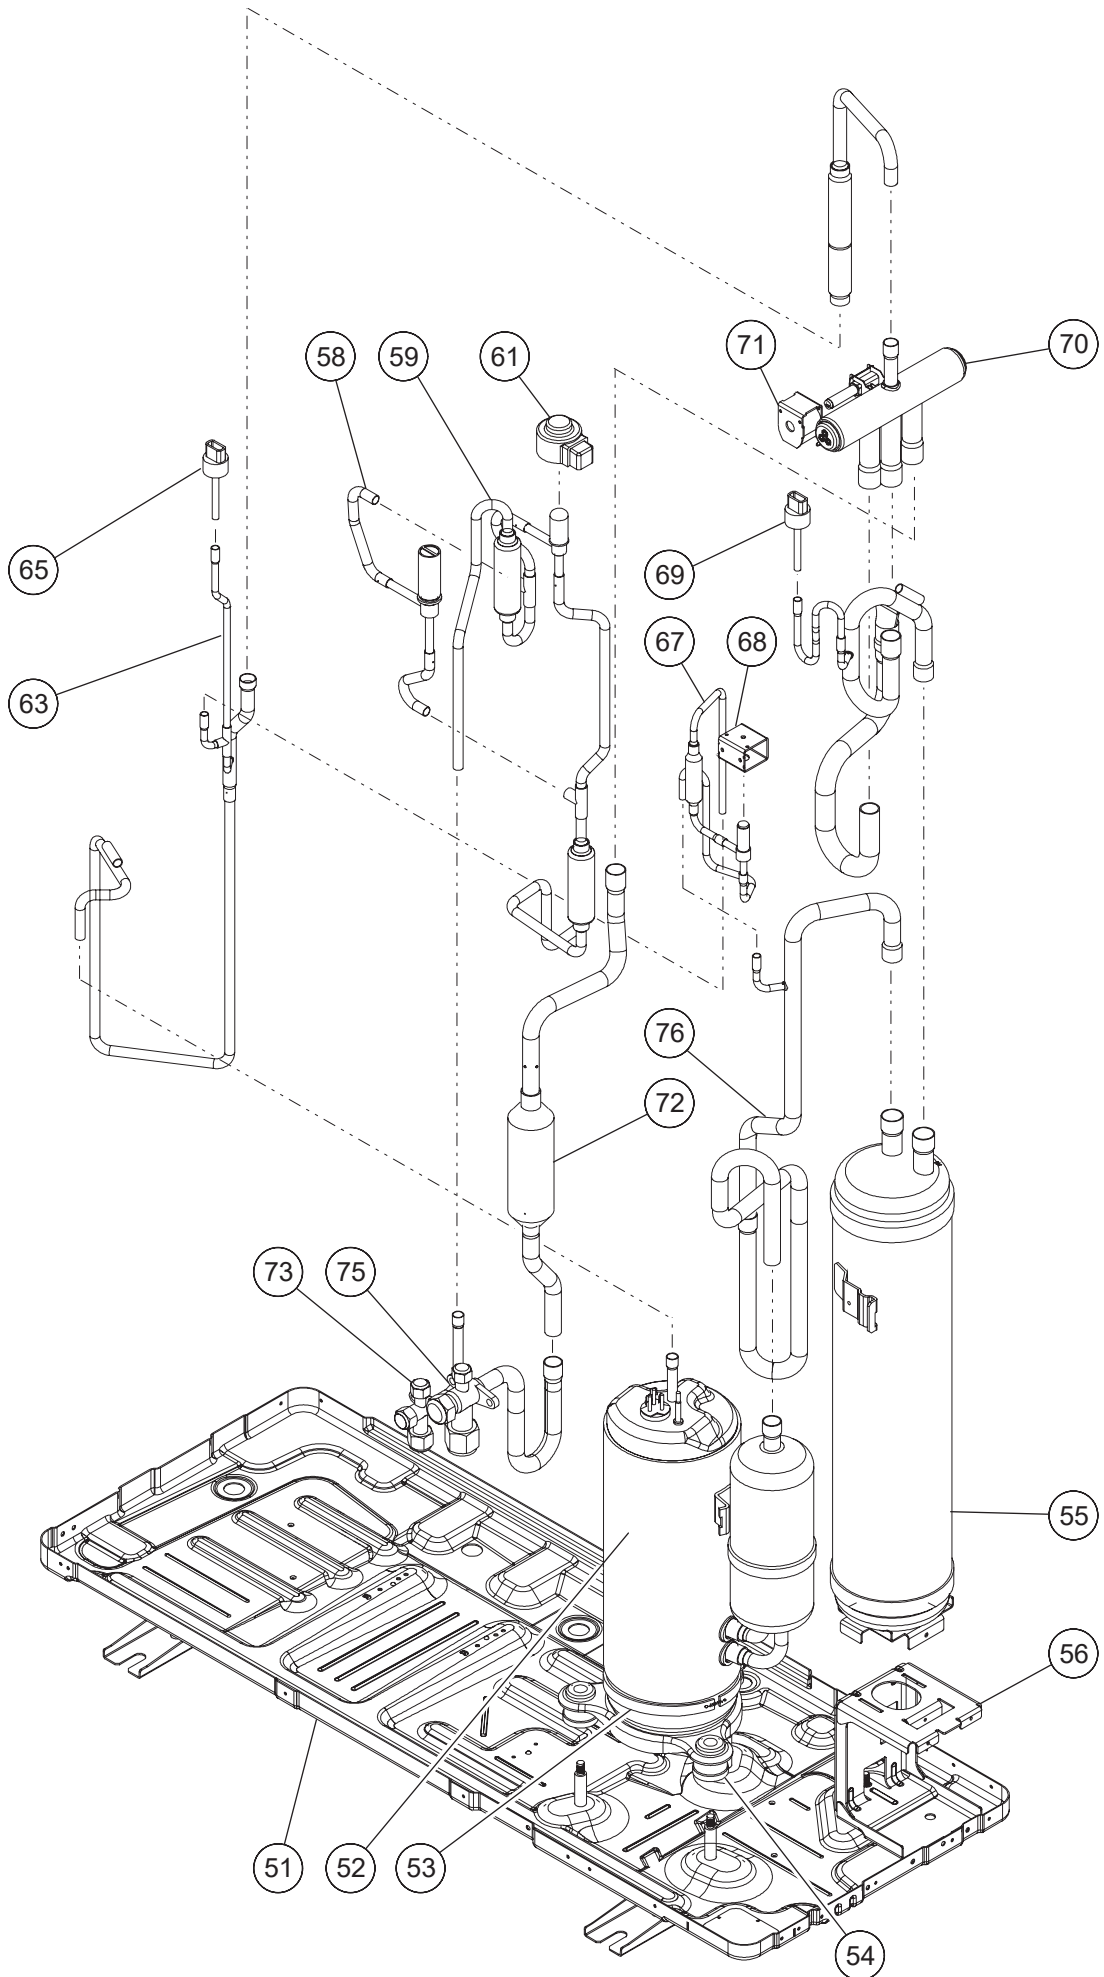

Models : AJY040LCLBH/ AJH040LCLBH
AJY045LCLBH/ AJH045LCLBH
AJY054LCLBH/ AJH054LCLBH

Models : AJY040LCLDH/ AJH040LCLDH
AJY045LCLDH/ AJH045LCLDH
AJY054LCLDH/ AJH054LCLDH

Ref No.	Description	Parts No.		
		AJ*040LCLDH	AJ*045LCLDH	AJ*054LCLDH
51	BASE ASSY	9379427067	9379427067	9379427067
52	COMPRESSOR	9810275004	9810275004	9810275004
53	BELT HEATER 21W L=1340	9901063060	9901063060	9901063060
54	RUBBER MOUNT	9810059000	9810059000	9810059000
55	ACCUMULATOR SUB ASSY	9372700075	9372700075	9372700075
56	INSTALLATION PLATE(ACCUMULATOR)	9380471004	9380471004	9380471004
58	RERIEF VALVE ASSY	9380951001	9380951001	9380951001
59	EXPANSION VALVE ASSY	9378750111	9378750111	9378750111
61	COIL(EXPANSION VALVE)	9970163005	9970163005	9970163005
63	DISCHARGE PIPE TOTAL ASSY	9371581330	9371581330	9371581330
65	SENSOR (HP)	9970158001	9970158001	9970158001
67	SOLENOID VALVE ASSY	9380016038	9380016038	9380016038
68	SOLENOID (SV)	9970165009	9970165009	9970165009
69	SENSOR (LP)	9970159008	9970159008	9970159008
70	4-WAY VALVE	9970161001	9970161001	9970161001
71	SOLENOID (4-WAY VALVE)	9970110078	9970110078	9970110078
72	STRAINER ASSY	9380559009	9380559009	9380559009
73	3-WAY VALVE ASSY (LIQUID)	9381055005	9381055005	9381055005
75	3-WAY VALVE ASSY (GAS)	9315414045	9315414045	9315414045
76	SUCTION PIPE ASSY	9372514191	9372514191	9372514191
	COMPRESSOR COVER	9379647090	9379647090	9379647090
	COMPRESSOR COVER TOP	9380516019	9380516019	9380516019
	THERMISTOR ASSY (Discharge temp.+Comp. temp.)	9900811006	9900811006	9900811006
	THERMISTOR ASSY (Suction temp.+Heat ex. temp.)	9900507039	9900507039	9900507039
	THERMISTOR ASSY (Outdoor temp.)	9900747022	9900747022	9900747022