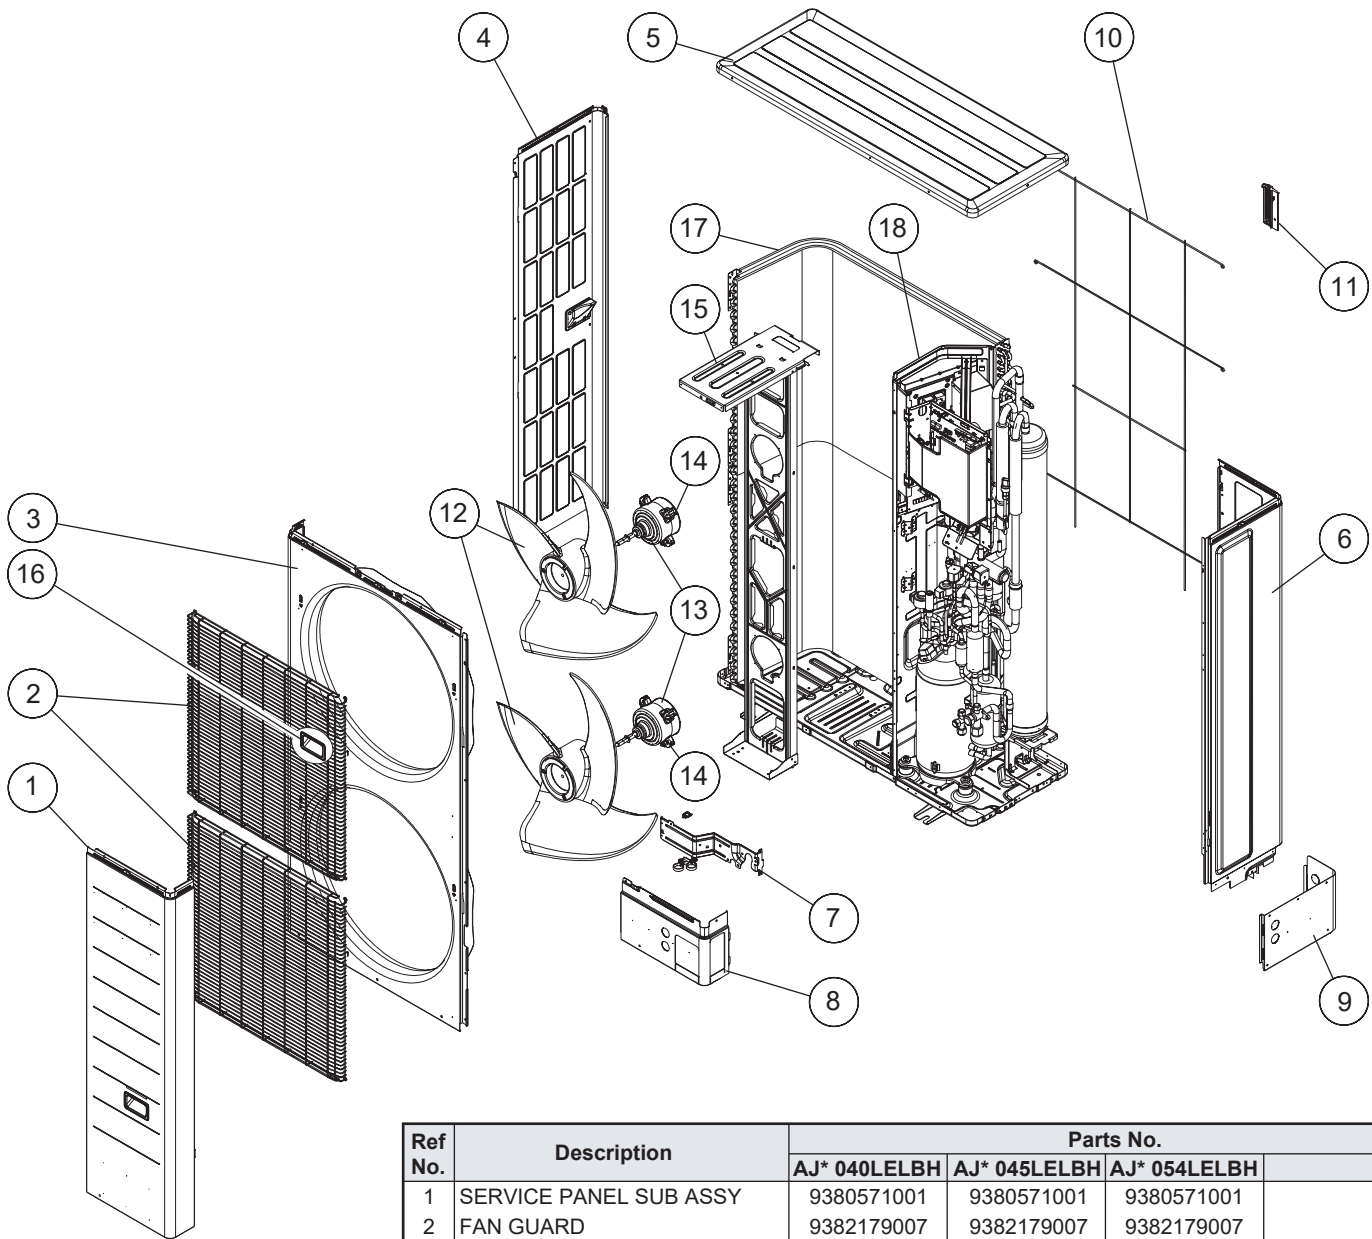

DISASSEMBLY ILLUSTRATION & PARTS LIST

OUTDOOR UNIT

Models : AJ* 040LELBH
 AJ* 045LELBH
 AJ* 054LELBH

Ref No.	Description	Parts No.		
		AJ* 040LELBH	AJ* 045LELBH	AJ* 054LELBH
1	SERVICE PANEL SUB ASSY	9380571001	9380571001	9380571001
2	FAN GUARD	9382179007	9382179007	9382179007
3	FRONT PANEL SUB ASSY	9380569022	9380569022	9380569022
4	CABINET LEFT SUB ASSY	9380568001	9380568001	9380568001
5	TOP PANEL SUB ASSY	9379416016	9379416016	9379416016
6	CABINET RIGHT SUB ASSY	9380570004	9380570004	9380570004
7	PIPE COVER REAR	9380537007	9380537007	9380537007
8	PIPE COVER FRONT	9378805019	9378805019	9378805019
9	VALVE PLATE	9379409018	9379409018	9379409018
10	PROTECTIVE NET ASSY	9378926042	9378926042	9378926042
11	THERMO HOLDER	9374177011	9374177011	9374177011
12	PROPELLER FAN	9379414005	9379414005	9379414005
13	MOTOR,DC BRUSHLESS	9603794019	9603794019	9603794019
14	CUSHION RUBBER	9380530008	9380530008	9380530008
15	MOTOR BRACKET SUB ASSY	9380566007	9380566007	9380566007
16	GRIP (FRONT)	9381039005	9381039005	9381039005
17	CONDENSER SUB ASSY	9380633006	9380633006	9380633006
18	SEPARATE WALL SUB ASSY	9380567004	9380567004	9380567004
	LABEL (FUJITSU)	9380477006	9380477006	9380477006
	LABEL (GENERAL)	9378949003	9378949003	9378949003
	LABEL (AIRSTAGE)	9380479000	9380479000	9380479000