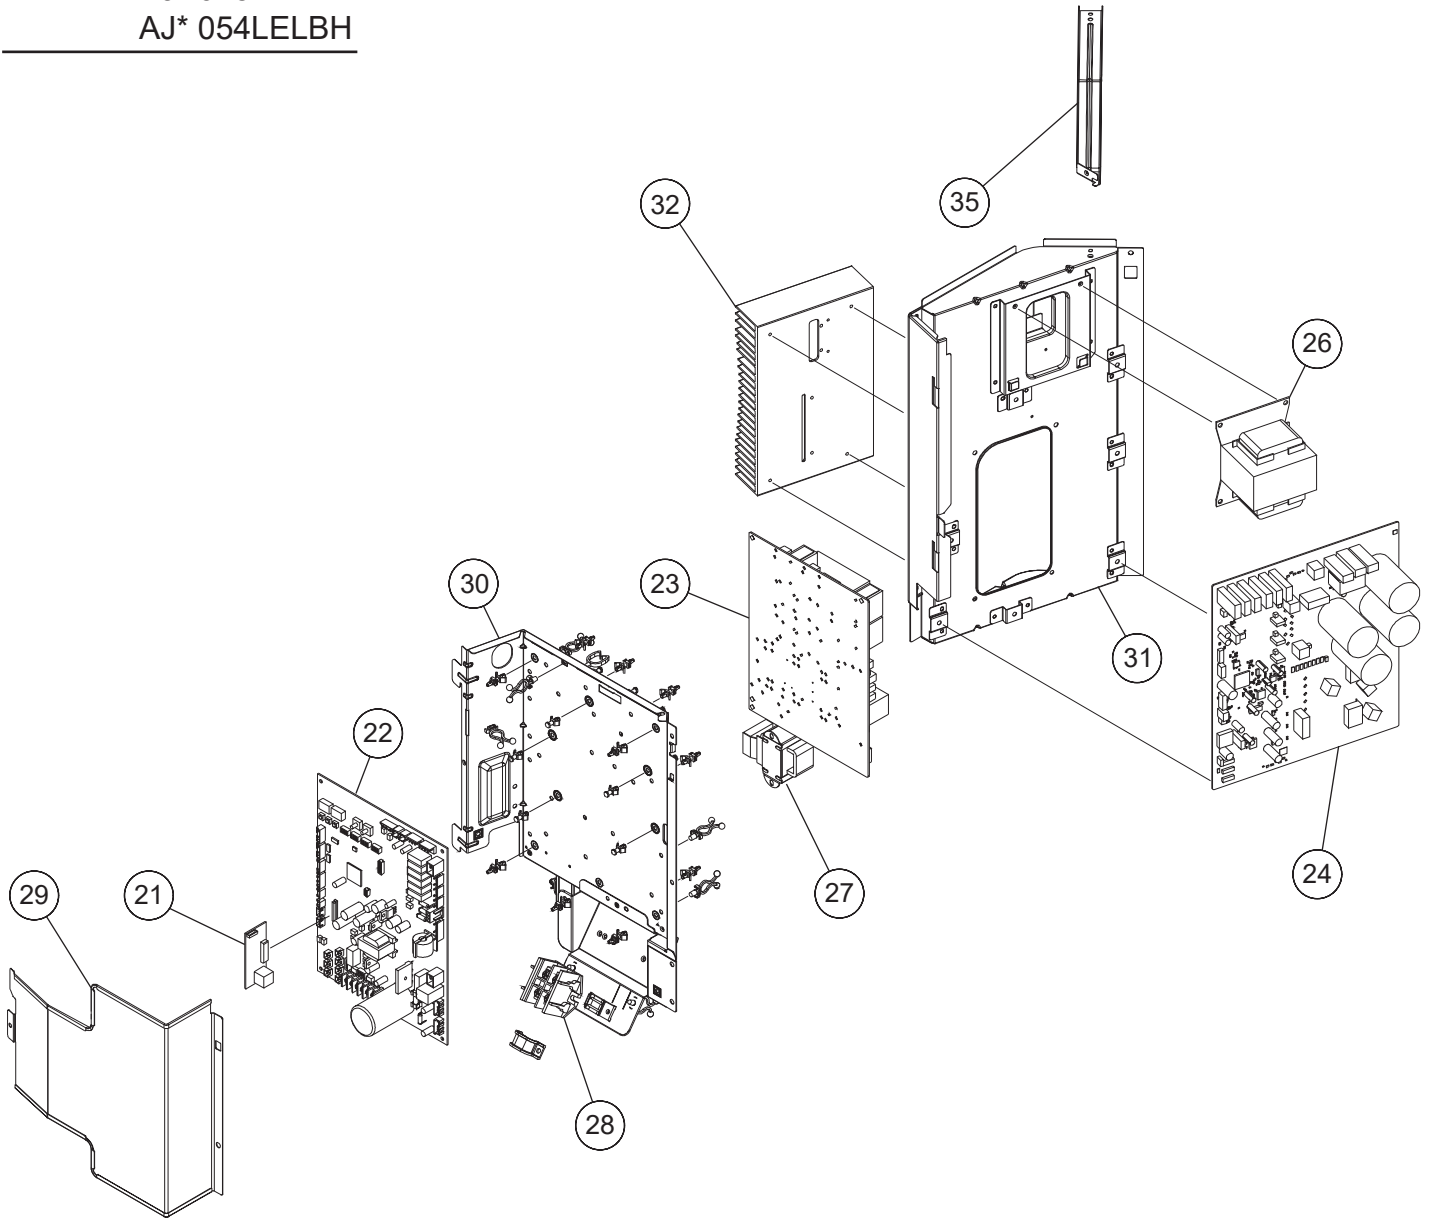

Models : AJ* 040LELBH
AJ* 045LELBH
AJ* 054LELBH

Ref No.	Description	Parts No.		
		AJ* 040LELBH	AJ* 045LELBH	AJ* 054LELBH
21	COMMUNICATION PCB	9709612019	9709612019	9709612019
22	MAIN PCB	9708853161	9708853161	9708853161
23	FILTER PCB	9710417009	9710417009	9710417009
24	INVERTER PCB (IPM) (service unit)	9709681244	9709681244	9709681244
26	REACTOR ASSY	9900748005	9900748005	9900748005
27	REACTOR ASSY	9900481025	9900481025	9900481025
28	TERMINAL	9900428129	9900428129	9900428129
29	CONTROL COVER SUB ASSY	9378930025	9378930025	9378930025
30	CONTROL BOX (MAIN) ASSY	9380543015	9380543015	9380543015
31	CONTROL BOX (INV) ASSY	9380540038	9380540038	9380540038
32	HEAT SINK A	9382216009	9382216009	9382216009
35	BRACKET CONTROL BOX	9380496014	9380496014	9380496014
---	WIRE w/CONNECTOR (CN126-CN801)	9708610016	9708610016	9708610016
---	WIRE w/CONNECTOR (CN802-CN501)	9708613024	9708613024	9708613024