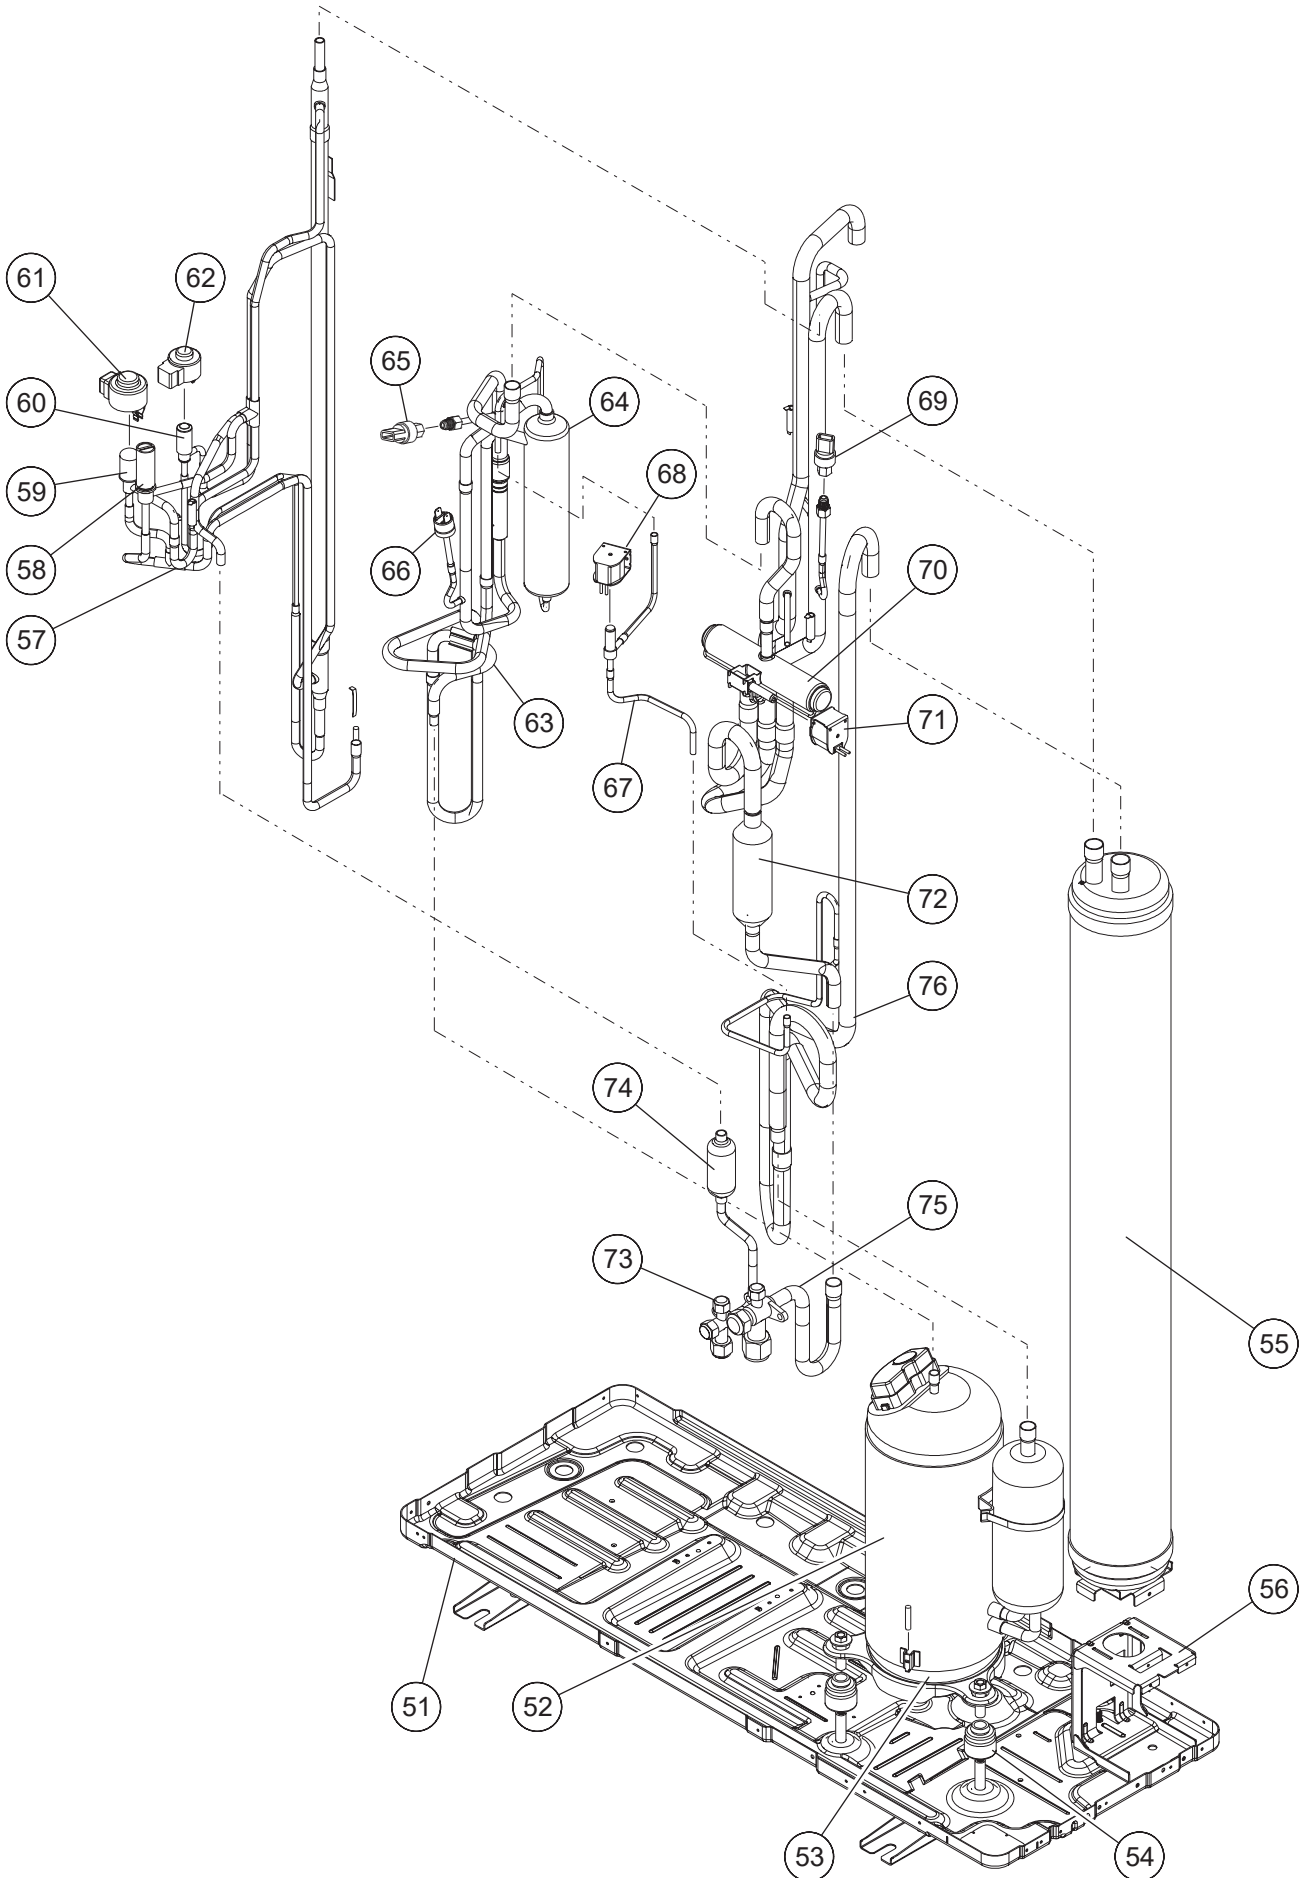

Models : AJ* 040LELBH
AJ* 045LELBH
AJ* 054LELBH

Models : AJ* 040LELBH
AJ* 045LELBH
AJ* 054LELBH

Ref No.	Description	Parts No.		
		AJ* 040LELBH	AJ* 045LELBH	AJ* 054LELBH
51	BASE ASSY	9379427036	9379427036	9379427036
52	COMPRESSOR SUB ASSY	9374423286	9374423286	9374423286
53	BELT HEATER	9901063053	9901063053	9901063053
54	RUBBER SHEET A(COMP)	9378071018	9378071018	9378071018
55	ACCUMULATOR SUB ASSY	9372700051	9372700051	9372700051
56	INSTALLATION PLATE(ACCUMULATOR)	9380471004	9380471004	9380471004
57	SUB COOL HEX ASSY	9378749238	9378749238	9378749238
58	RERIEF VALVE ASSY	9380544012	9380544012	9380544012
59	EXPANSION VALVE (EEV 1)	9900170066	9900170066	9900170066
60	EXPANSION VALVE (EEV 2)	9900056049	9900056049	9900056049
61	COIL(EXPANSION VALVE) (EEV 1)	9970098055	9970098055	9970098055
62	COIL(EXPANSION VALVE) (EEV 2)	9970096075	9970096075	9970096075
63	DISCHARGE PIPE ASSY	9371581354	9371581354	9371581354
64	OIL SEPARATOR	9380553007	9380553007	9380553007
65	SENSOR (HP)	9970178030	9970178030	9970178030
66	PRESSURE SWITCH	9900186029	9900186029	9900186029
67	SOLENOID VALVE ASSY	9380016021	9380016021	9380016021
68	SOLENOID (SV2)	9900189235	9900189235	9900189235
69	SENSOR (LP)	9900505103	9900505103	9900505103
70	4-WAY VALVE	9970112010	9970112010	9970112010
71	SOLENOID (4-WAY VALVE)	9970113017	9970113017	9970113017
72	STRAINER ASSY	9380559009	9380559009	9380559009
73	3-WAY VALVE B ASSY	9380025030	9380025030	9380025030
74	STRAINER ASSY	9372524039	9372524039	9372524039
75	3-WAY VALVE ASSY	9380631002	9380631002	9380631002
76	SUCTION PIPE A ASSY	9372514160	9372514160	9372514160
	COMPRESSOR COVER A	9380513001	9380513001	9380513001
	COMPRESSOR COVER TOP	9380516002	9380516002	9380516002
	THERMISTOR ASSY (Discharge temp.+Comp. temp.)	9900805029	9900805029	9900805029
	THERMISTOR ASSY (Sub cool hex. temp. Liquid/ Gas.)	9900506018	9900506018	9900506018
	THERMISTOR ASSY (Suction temp.+Heat ex. temp.)	9900507022	9900507022	9900507022
	THERMISTOR ASSY (Outdoor temp.)	9900747039	9900747039	9900747039