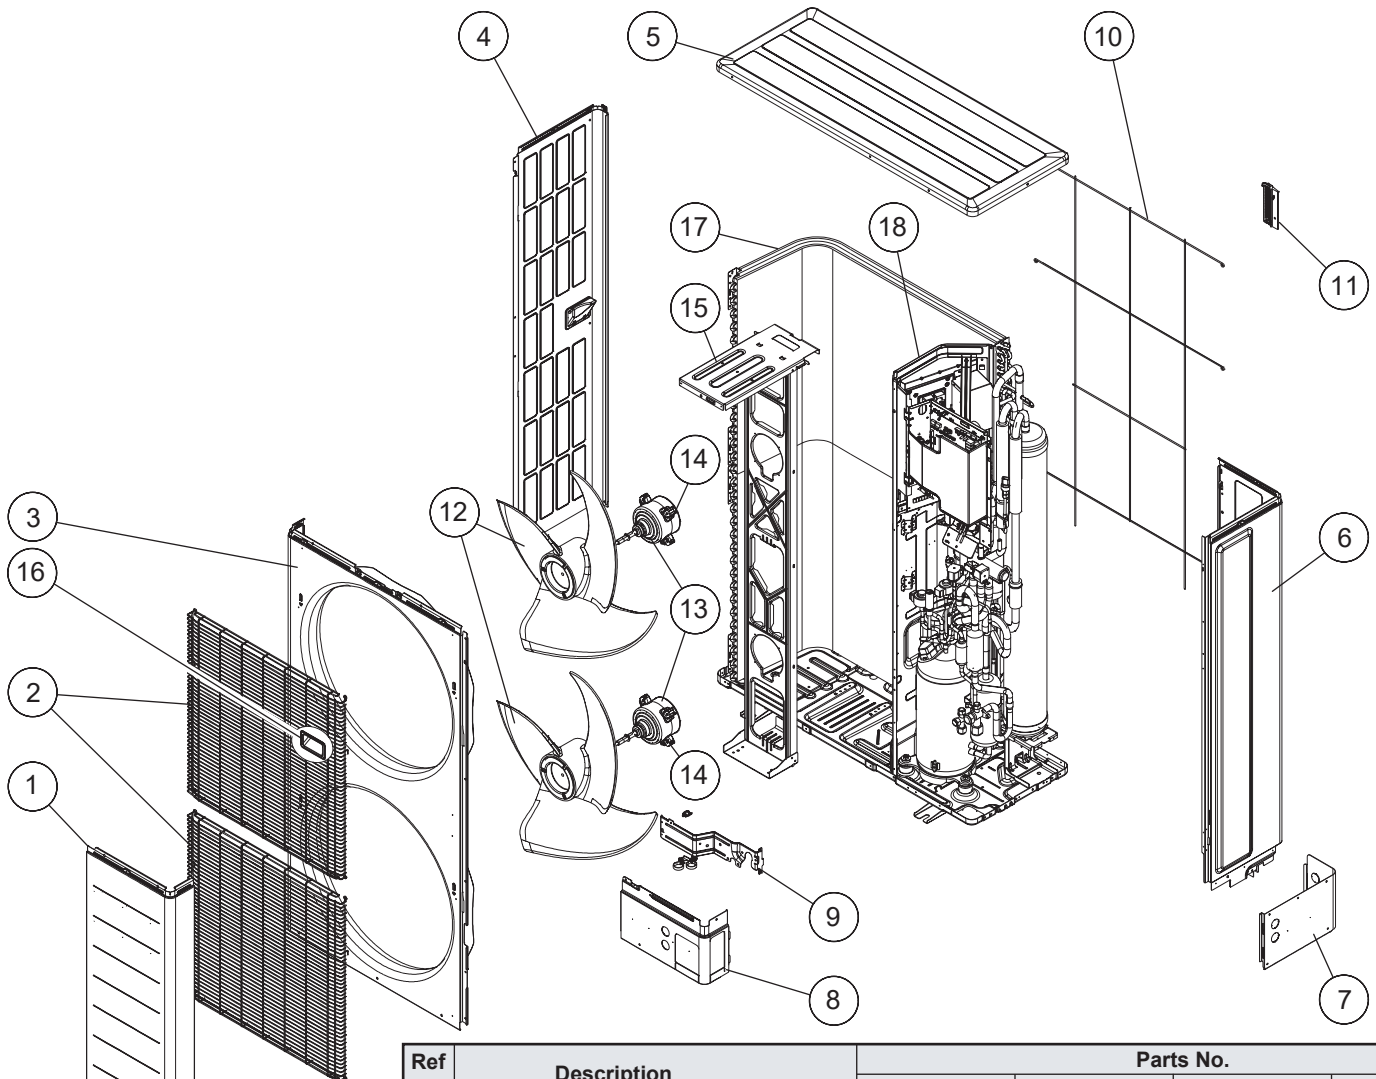

Models : AJ* 040LBDH
 AJ* 045LBDH
 AJ* 054LBDH

Ref No.	Description	Parts No.		
		AJ* 040LBDH	AJ* 045LBDH	AJ* 054LBDH
1	SERVICE PANEL SUB ASSY	9380571001	9380571001	9380571001
2	FAN GUARD	9352749001	9352749001	9352749001
3	FRONT PANEL SUB ASSY	9380569114	9380569114	9380569114
4	CABINET LEFT SUB ASSY	9380568001	9380568001	9380568001
5	TOP PANEL SUB ASSY	9379416016	9379416016	9379416016
6	CABINET RIGHT SUB ASSY	9380570004	9380570004	9380570004
7	PIPE COVER REAR	9380537007	9380537007	9380537007
8	PIPE COVER FRONT	9378805019	9378805019	9378805019
9	VALVE PLATE	9379409018	9379409018	9379409018
10	PROTECTIVE NET ASSY	9378926042	9378926042	9378926042
11	THERMO HOLDER	9374177011	9374177011	9374177011
12	PROPELLER FAN	9379414005	9379414005	9379414005
13	MOTOR,DC BRUSHLESS	9603794019	9603794019	9603794019
14	CUSHION RUBBER	9380530008	9380530008	9380530008
15	MOTOR BRACKET SUB ASSY	9380566007	9380566007	9380566007
16	GRIP (FRONT)	9381039005	9381039005	9381039005
17	CONDENSER SUB ASSY	9380633006	9380633006	9380633006
18	SEPARATE WALL SUB ASSY	9380567004	9380567004	9380567004
	LABEL (FUJITSU)	9380477006	9380477006	9380477006
	LABEL (GENERAL)	9378949003	9378949003	9378949003
	LABEL (AIRSTAGE)	9380479000	9380479000	9380479000
	WIRE (PRESSURE SWITCH)	9380489009	9380489009	9380489009
	COMPRESSOR WIRE	9707933048	9707933048	9710314001
	WIRE w/CONNECTOR (CN151-CN390)	9708917016	9708917016	9708917016
	WIRE w/CONNECTOR (CN126-CN320)	9708610016	9708610016	9708610016
	WIRE w/CONNECTOR (CN11-CN395)	9708811024	9708811024	9708612027
	WIRE w/CONNECTOR (CN370-CN501)	9708613017	9708613017	9708613017
	DRAIN ASSY	9303029015	9303029015	9303029015
	DRAIN CAP	313166024302	313166024302	313166024302