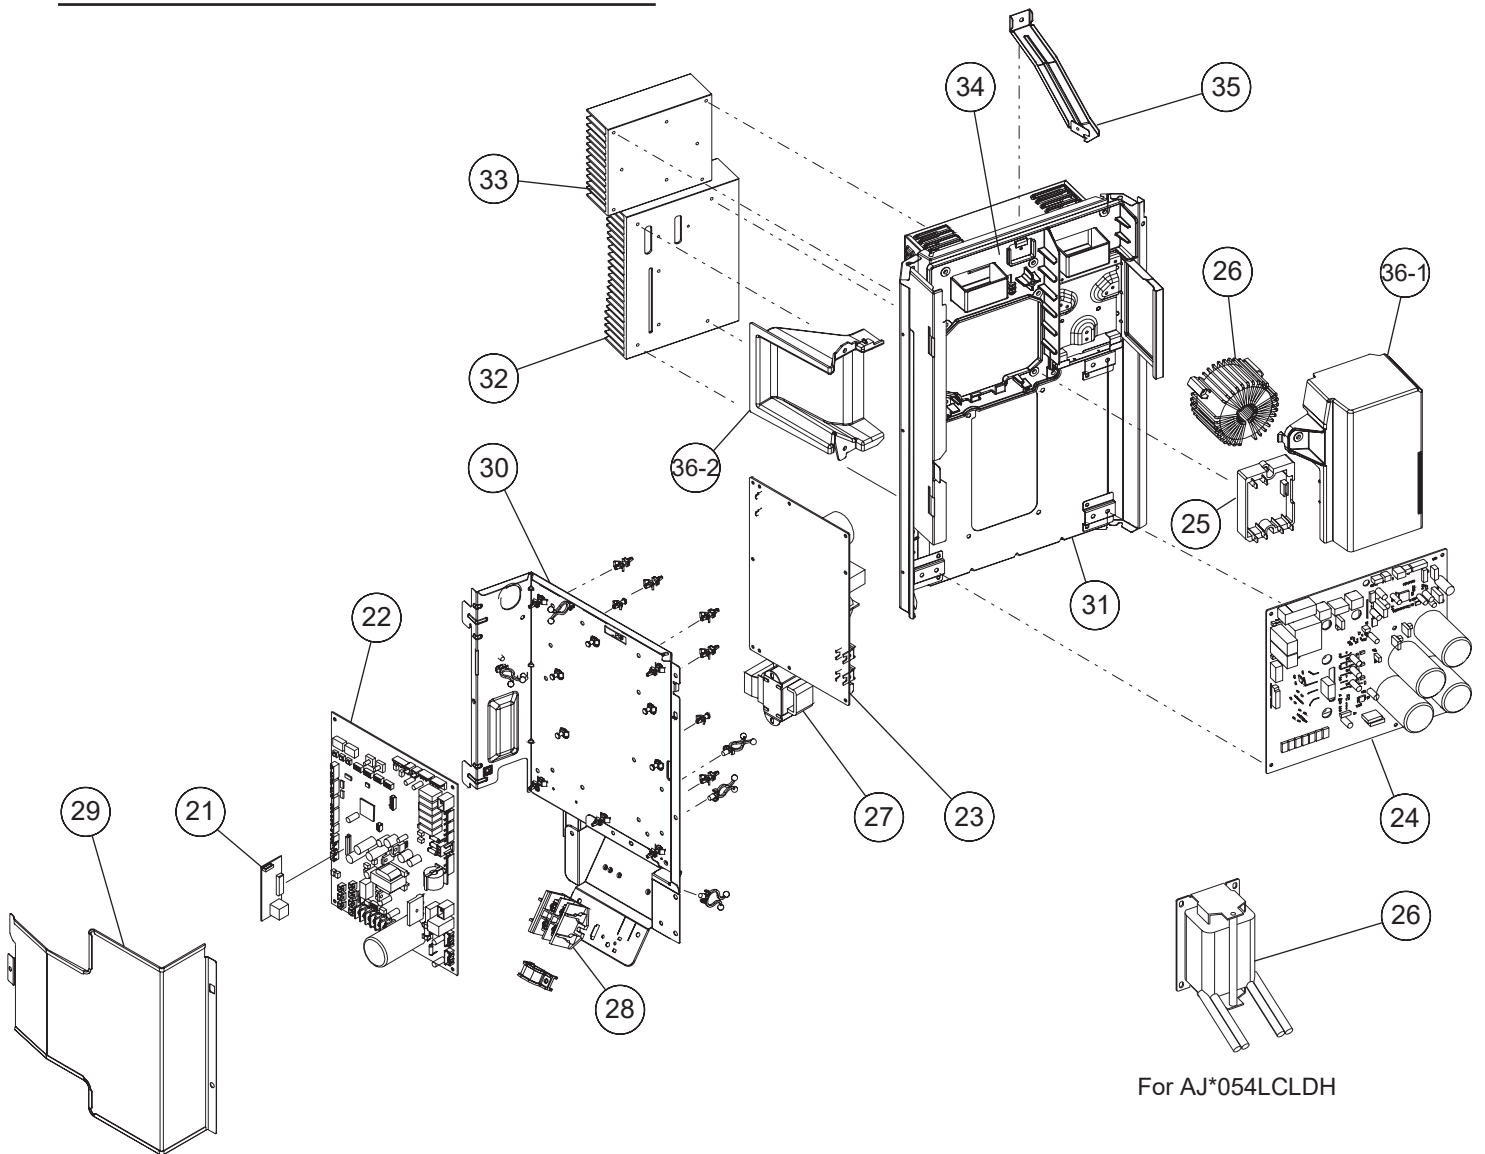

Models : AJY040LCLDH/ AJH040LCLDH
AJY045LCLDH/ AJH045LCLDH
AJY054LCLDH/ AJH054LCLDH

For AJ*054LCLDH

Ref No.	Description	Parts No.		
		AJ*040LCLDH	AJ*045LCLDH	AJ*054LCLDH
21	COMMUNICATION PCB	9707774023	9707774023	9707774023
22	MAIN PCB ASSY	9708853239	9708853239	9708853239
23	FILTER PCB ASSY	9709911006	9709911006	9709911013
24	INVERTER PCB ASSY (SERVICE)	9709680285	9709680285	9709680292
25	ACTPM	9708920009	9708920009	9708590004
26	CHOKE COIL	9900624019	9900624019	9900592011
27	REACTOR ASSY	9900481025	9900481025	9900481025
28	TERMINAL	9900428105	9900428105	9900428105
29	CONTROL COVER SUB ASSY	9378930025	9378930025	9378930025
30	CONTROL BOX (MAIN) ASSY	9380543008	9380543008	9380543008
31	CONTROL BOX (INV) ASSY	9380971023	9380971023	9380971023
32	HEAT SINK A	9380483007	9380483007	9380483007
33	HEAT SINK B	-----	-----	9380980001
33	HEAT SINK C	9380980018	9380980018	-----
34	HOLDER (HEAT SINK)	9380981015	9380981015	9380981015
35	BRACKET CONTROL BOX B	9380978008	9380978008	9380978008
36-1	DUCT A	9380961000	9380961000	-----
36-2	DUCT D	9380959007	9380959007	9380959007