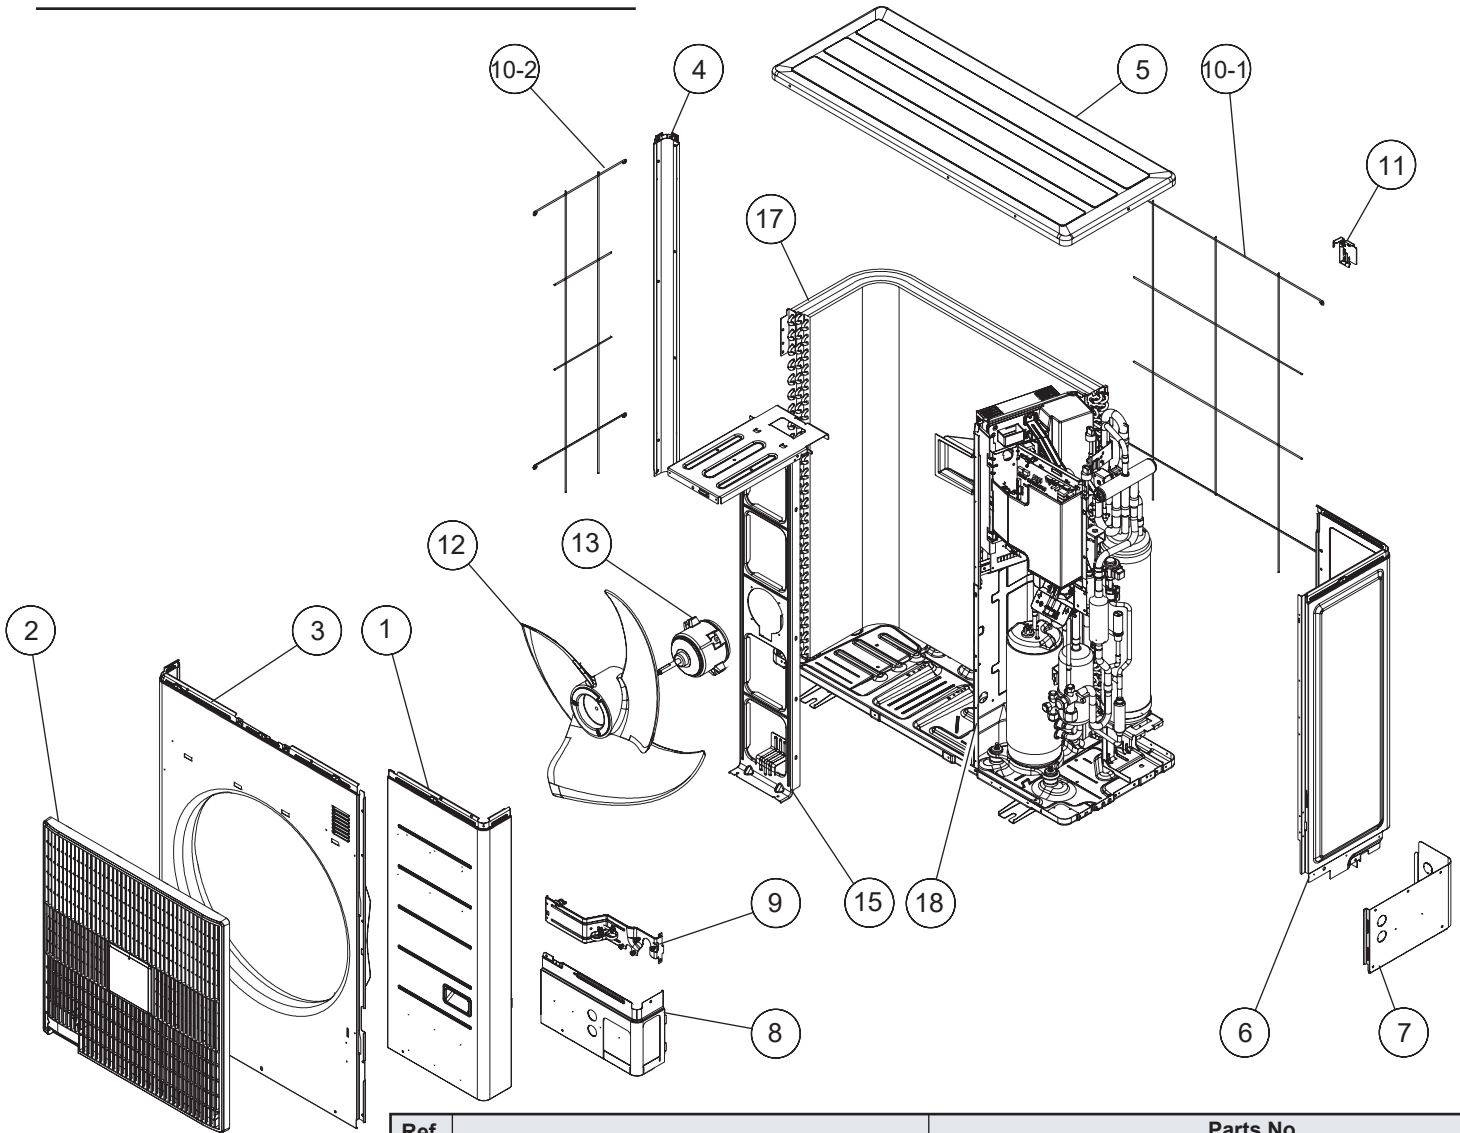

Models : AJY040LCLDH/ AJH040LCLDH
 AJY045LCLDH/ AJH045LCLDH
 AJY054LCLDH/ AJH054LCLDH

Ref No.	Description	Parts No.		
		AJ*040LCLDH	AJ*045LCLDH	AJ*054LCLDH
1	SERVICE PANEL SUB ASSY	9380571018	9380571018	9380571018
2	FAN GURAD	9352749001	9352749001	9352749001
3	FRONT PANEL SUB ASSY	9380569121	9380569121	9380569121
4	CABINET LEFT	9380968009	9380968009	9380968009
5	TOP PANEL SUB ASSY	9379416030	9379416030	9379416030
6	CABINET RIGHT SUB ASSY	9380570011	9380570011	9380570011
7	PIPE COVER REAR	9380537007	9380537007	9380537007
8	PIPE COVER FRONT	9378805019	9378805019	9378805019
9	VALVE PLATE	9379409018	9379409018	9379409018
10-1	PROTECTIVE NET (REAR) ASSY	9378926059	9378926059	9378926059
10-2	PROTECTIVE NET (LEFT) ASSY	9378928022	9378928022	9378928022
11	THERMO HOLDER	9332505009	9332505009	9332505009
12	PROPELLER FAN	9379414005	9379414005	9379414005
13	MOTOR,DC BRUSHLESS	9603496012	9603496012	9603496012
15	MOTOR BRACKET SUB ASSY	9380566021	9380566021	9380566021
17	CONDENSER SUB ASSY	9374420360	9374420360	9374420360
18	SEPARATE WALL SUB ASSY	9380567011	9380567011	9380567011
	LABEL (FUJITSU)	9380477006	9380477006	9380477006
	LABEL (GENERAL)	9378949003	9378949003	9378949003
	LABEL (AIRSTAGE)	9380479000	9380479000	9380479000
	DRAIN ASSY	9303029015	9303029015	9303029015
	DRAIN CAP	313166024302	313166024302	313166024302
	COMPRESSOR WIRE	9707933079	9707933079	9707933079
	WIRE w/CONNECTOR (CN151-CN390)	9708917016	9708917016	9708917016
	WIRE w/CONNECTOR (CN126-CN320)	9708610016	9708610016	9708610016
	WIRE w/CONNECTOR (CN11-CN395)	9708811031	9708811031	9708811031
	WIRE w/CONNECTOR (CN370-CN501)	9708613017	9708613017	9708613017