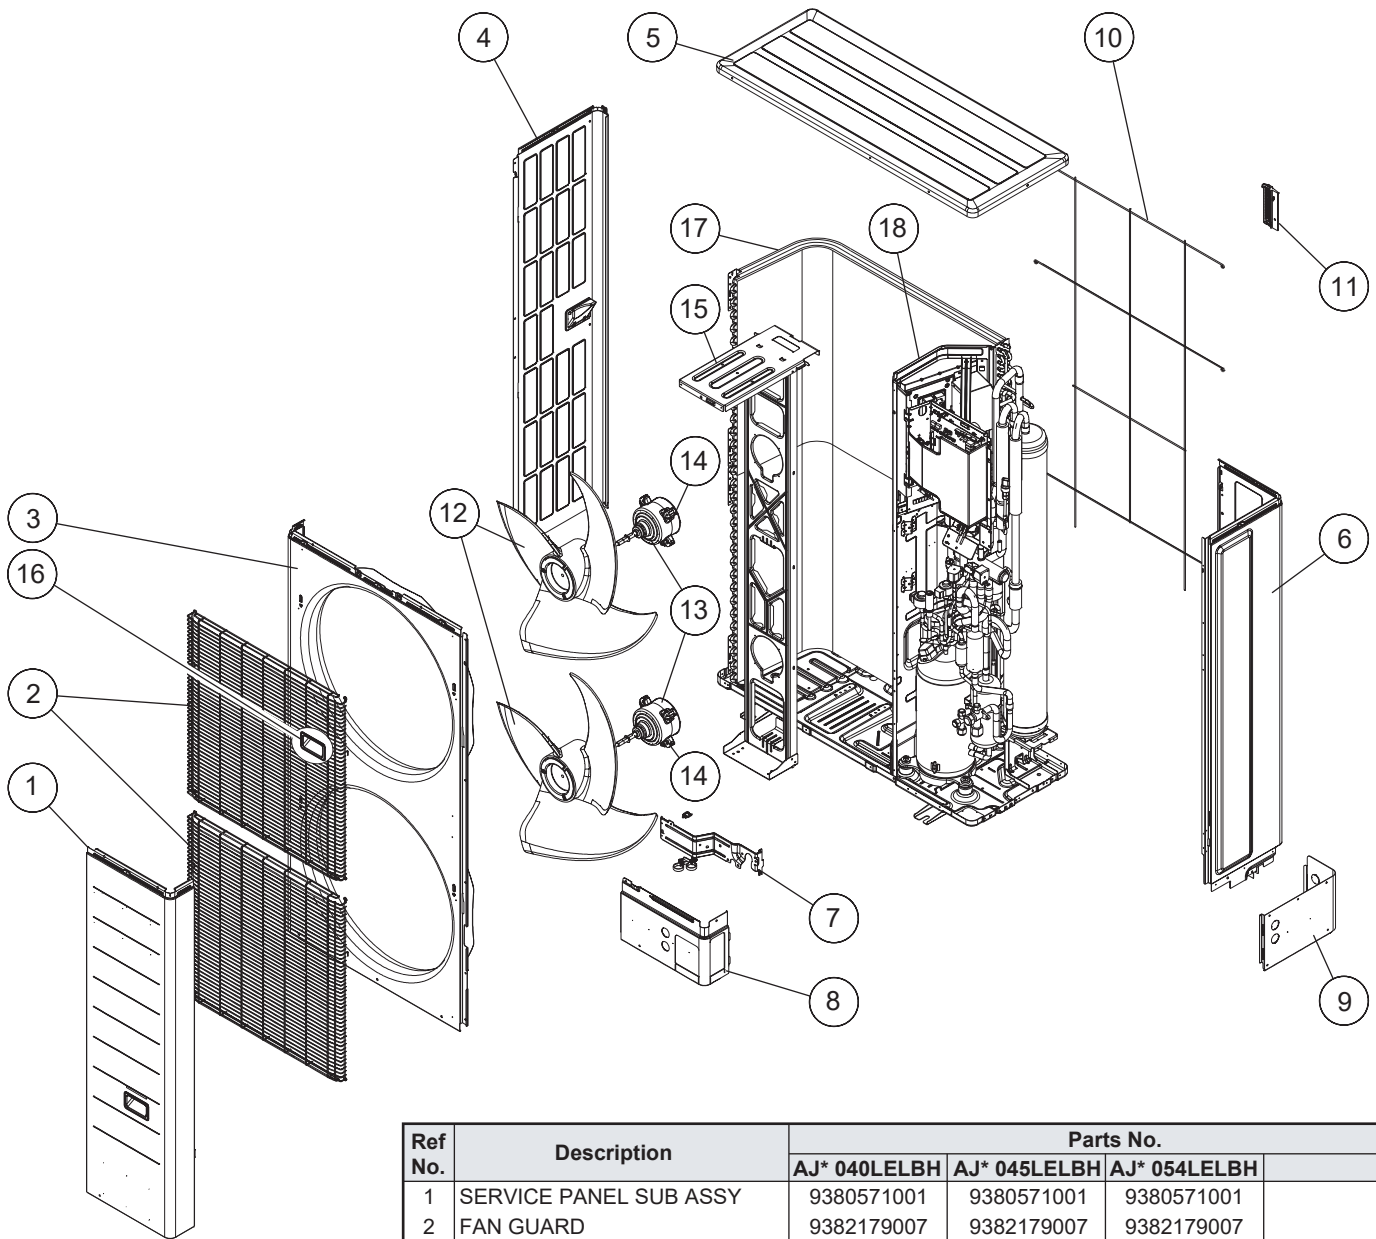

DISASSEMBLY ILLUSTRATION & PARTS LIST

OUTDOOR UNIT

Models : AJ* 040LELBH
 AJ* 045LELBH
 AJ* 054LELBH

Ref No.	Description	Parts No.		
		AJ* 040LELBH	AJ* 045LELBH	AJ* 054LELBH
1	SERVICE PANEL SUB ASSY	9380571001	9380571001	9380571001
2	FAN GUARD	9382179007	9382179007	9382179007
3	FRONT PANEL SUB ASSY	9380569022	9380569022	9380569022
4	CABINET LEFT SUB ASSY	9380568001	9380568001	9380568001
5	TOP PANEL SUB ASSY	9379416016	9379416016	9379416016
6	CABINET RIGHT SUB ASSY	9380570004	9380570004	9380570004
7	PIPE COVER REAR	9380537007	9380537007	9380537007
8	PIPE COVER FRONT	9378805019	9378805019	9378805019
9	VALVE PLATE	9379409018	9379409018	9379409018
10	PROTECTIVE NET ASSY	9378926042	9378926042	9378926042
11	THERMO HOLDER	9374177011	9374177011	9374177011
12	PROPELLER FAN	9379414005	9379414005	9379414005
13	MOTOR,DC BRUSHLESS	9603794019	9603794019	9603794019
14	CUSHION RUBBER	9380530008	9380530008	9380530008
15	MOTOR BRACKET SUB ASSY	9380566007	9380566007	9380566007
16	GRIP (FRONT)	9381039005	9381039005	9381039005
17	CONDENSER SUB ASSY	9380633006	9380633006	9380633006
18	SEPARATE WALL SUB ASSY	9380567004	9380567004	9380567004
	LABEL (FUJITSU)	9380477006	9380477006	9380477006
	LABEL (GENERAL)	9378949003	9378949003	9378949003
	LABEL (AIRSTAGE)	9380479000	9380479000	9380479000