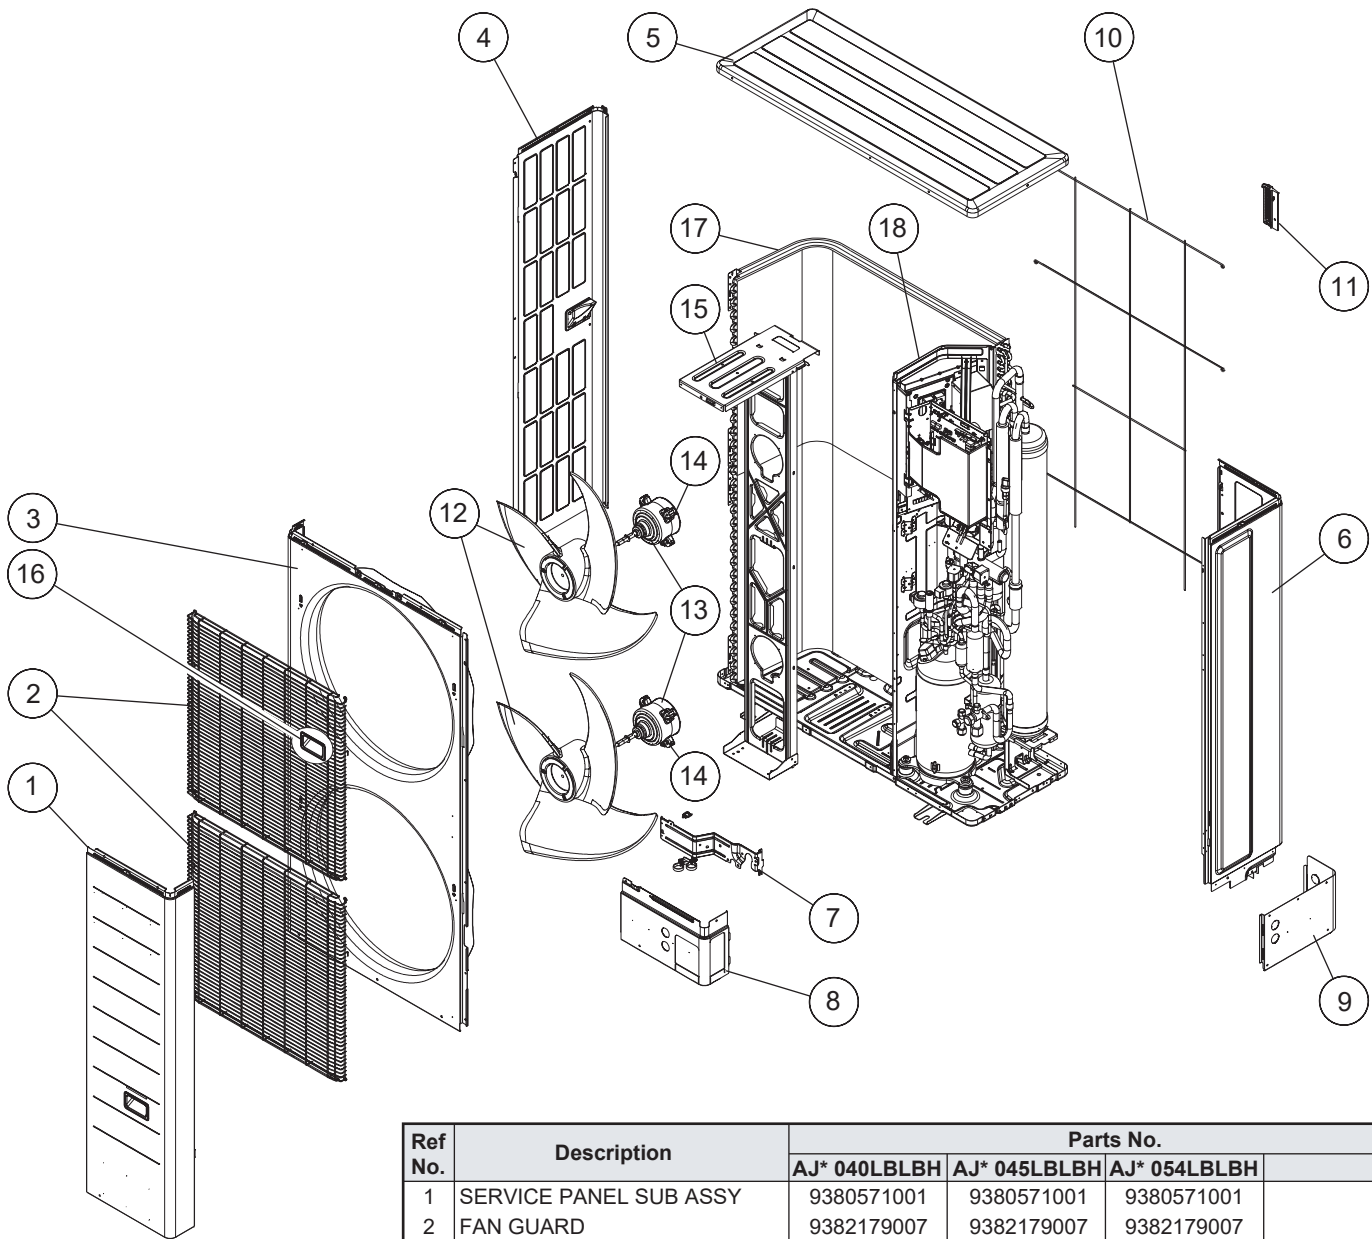

DISASSEMBLY ILLUSTRATION & PARTS LIST

OUTDOOR UNIT

Models : AJ* 040LBLBH
 AJ* 045LBLBH
 AJ* 054LBLBH

Ref No.	Description	Parts No.		
		AJ* 040LBLBH	AJ* 045LBLBH	AJ* 054LBLBH
1	SERVICE PANEL SUB ASSY	9380571001	9380571001	9380571001
2	FAN GUARD	9382179007	9382179007	9382179007
3	FRONT PANEL ASSY	9380569022	9380569022	9380569022
4	CABINET LEFT SUB ASSY	9380568001	9380568001	9380568001
5	TOP PANEL SUB ASSY	9379416016	9379416016	9379416016
6	CABINET RIGHT SUB ASSY	9380570004	9380570004	9380570004
7	PIPE COVER REAR	9380537007	9380537007	9380537007
8	PIPE COVER FRONT	9378805019	9378805019	9378805019
9	VALVE PLATE	9379409018	9379409018	9379409018
10	PROTECTIVE NET ASSY	9378926042	9378926042	9378926042
11	THERMO HOLDER	9374177011	9374177011	9374177011
12	PROPELLER FAN	9379414005	9379414005	9379414005
13	MOTOR,DC BRUSHLESS	9603042035	9603042035	9603042035
14	CUSHION RUBBER	9380530008	9380530008	9380530008
15	MOTOR BRACKET SUB ASSY	9380566007	9380566007	9380566007
16	GRIP (FRONT)	9381039005	9381039005	9381039005
17	CONDENSER SUB ASSY	9380633020	9380633020	9380633020
18	SEPARATE WALL SUB ASSY	9380567004	9380567004	9380567004
	LABEL (FUJITSU)	9380477006	9380477006	9380477006
	LABEL (GENERAL)	9378949003	9378949003	9378949003
	LABEL (AIRSTAGE)	9380479000	9380479000	9380479000